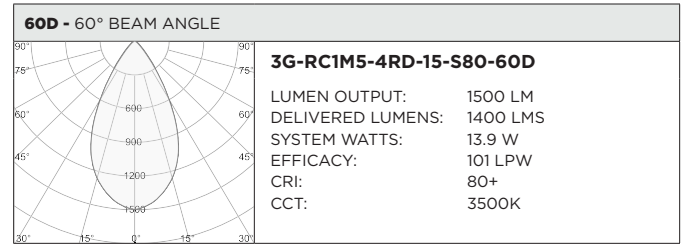

BASED ON 60° BEAM ANGLE AND 3500K SOURCE

LUMEN OUTPUT	80+ CRI			90+ CRI			97+ CRI		
	DELIVERED LUMENS	SYSTEM WATTS	EFFICACY (LPW)	DELIVERED LUMENS	SYSTEM WATTS	EFFICACY (LPW)	DELIVERED LUMENS	SYSTEM WATTS	EFFICACY (LPW)
1000LMs	1015	10.2	100	893	10.2	88	833	10.0	82
1500LMs	1400	13.9	101	1232	13.9	89	1148	13.9	83
2200LMs	2194	22.0	100	1931	22.0	88	1799	22.0	82

LUMEN OUTPUT MULTIPLIER: 27K=0.94, 30K=0.97, 35K=1.00, 40K=1.01

HOUSING

New construction, shallow housing and IC housing options available
Housing fabricated in cold rolled steel. Standard black powder coated finish
Maximum ceiling thickness of 1". Consult factory for modifications
All housing options designed to be easily converted in field to trim or trimless with minimal components
Housings are rated for #12 AWG, (4 in, 4 out), 90°C conductors and through branch wiring

TRIM

Features a 3/4" removable trim assembly designed to conceal inner hardware

TRIMLESS

Mudding flange with integral aluminum blocking support
Machined aluminum insert with seamless ceiling integration

ADJUSTABILITY

Solid aluminum 50mm double gimbal with dual axis adjustability
Each double gimbal can be locked in place

OPTICS

Regressed LED source for enhanced glare control
Proprietary anodized, aluminum reflectors are field replaceable (20° reflector not interchangeable)
Available in 20°, 40°, 60°, and 90°

WARRANTY

5 Year Warranty on LED and drivers
Manufacturer 1 Year Warranty for defects in material and workmanship under normal use
Ambient temperature at fixture should not exceed 25°C

ELECTRICAL

Standard 0-10V, constant current drivers with 100-1% dimming range and >0.9 power factor
Standard 120/277V universal voltage drivers. Optional 347V, 0-10V drivers
120V Forward Phase/Reverse Phase driver option with 100-1% dimming range
eldoLED 0-10V driver option available with 100-0.01% dimming range
eldoLED DALI and Lutron EcoSystem driver options available with 100-1% dimming range
DMX driver option available with 100-0% dimming range
All drivers are integral and easily accessible through fixture aperture

LED SYSTEM

Citizen LED module (field replaceable)
Color consistency <2 SDCM
Standard (80+ CRI). Optional (90+ and 97+ CRI)
Available in 27K, 30K, 35K, and 40K
L90 >50,000 hours
5 Year Warranty

MOUNTING

Trim fixture designed for use in drywall, wood, acoustic ceiling tiles, and other architectural ceiling materials
Trimless fixture designed for use in drywall, mud-in ceiling applications
Butterfly brackets compatible with 1/2" x 1/2" channel, 1/2", 5/8", 3/4" bar hanger, 1/2" EMT, and furring strips (supplied by others)

LISTING

ETL listed and conforms to UL1598 standard. Certified to CSA22.2 No.250.0.
Rated for indoor dry or damp locations