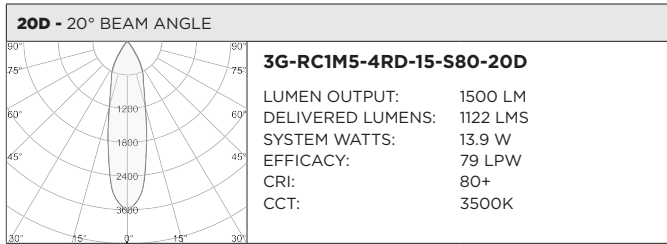

BASED ON 60° BEAM ANGLE AND 3500K SOURCE

LUMEN OUTPUT	80+ CRI			90+ CRI			97+ CRI		
	DELIVERED LUMENS	SYSTEM WATTS	EFFICACY (LPW)	DELIVERED LUMENS	SYSTEM WATTS	EFFICACY (LPW)	DELIVERED LUMENS	SYSTEM WATTS	EFFICACY (LPW)
1000LMs	1015	10.2	100	893	10.2	88	833	10.0	82
1500LMs	1400	13.9	101	1232	13.9	89	1148	13.9	83
2200LMs	2194	22.0	100	1931	22.0	88	1799	22.0	82

LUMEN OUTPUT MULTIPLIER: 27K=0.94, 30K=0.97, 35K=1.00, 40K=1.01

HOUSING

New construction, shallow housing and IC housing options available
Housing fabricated in cold rolled steel. Standard black powder coated finish
Maximum ceiling thickness of 1". Consult factory for modifications
All housing options designed to be easily converted in field to trim or trimless with minimal components
Housings are rated for #12 AWG, (4 in, 4 out), 90°C conductors and through branch wiring

TRIM

Features a 3/4" removable trim assembly designed to conceal inner hardware

TRIMLESS

Mudding flange with integral aluminum blocking support
Machined aluminum insert with seamless ceiling integration

ADJUSTABILITY

Solid aluminum 50mm double gimbal with dual axis adjustability
Each double gimbal can be locked in place

OPTICS

Regressed LED source for enhanced glare control
Proprietary anodized, aluminum reflectors are field replaceable (20° reflector not interchangeable)
Available in 20°, 40°, 60°, and 90°

WARRANTY

5 Year Warranty on LED and drivers
Manufacturer 1 Year Warranty for defects in material and workmanship under normal use
Ambient temperature at fixture should not exceed 25°C

ELECTRICAL

Standard 0-10V, constant current drivers with 100-1% dimming range and >0.9 power factor
Standard 120/277V universal voltage drivers. Optional 347V, 0-10V drivers
120V Forward Phase/Reverse Phase driver option with 100-1% dimming range
eldoLED 0-10V driver option available with 100-0.01% dimming range
eldoLED DALI and Lutron EcoSystem driver options available with 100-1% dimming range
DMX driver option available with 100-0% dimming range
All drivers are integral and easily accessible through fixture aperture

LED SYSTEM

Citizen LED module (field replaceable)
Color consistency <2 SDCM
Standard (80+ CRI). Optional (90+ and 97+ CRI)
Available in 27K, 30K, 35K, and 40K
L90 >50,000 hours
5 Year Warranty

MOUNTING

Trim fixture designed for use in drywall, wood, acoustic ceiling tiles, and other architectural ceiling materials
Trimless fixture designed for use in drywall, mud-in ceiling applications
Butterfly brackets compatible with 1/2" x 1/2" channel, 1/2", 5/8", 3/4" bar hanger, 1/2" EMT, and furring strips (supplied by others)

LISTING

ETL listed and conforms to UL1598 standard. Certified to CSA22.2 No.250.0.
Rated for indoor dry or damp locations