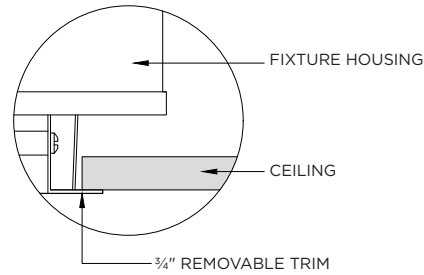

Trim fixture designed for use in drywall, wood, acoustic ceiling tiles, and other architectural ceiling materials
 Trimless fixture designed for use in drywall, mud-in ceiling applications
 Butterfly brackets compatible with 1/2" x 1/2" channel, 1/2", 5/8", 3/4" bar hanger, 1/2" EMT, and furring strips (supplied by others)

LISTING

ETL listed and conforms to UL1598 standard. Certified to CSA22.2 No.250.0.
 Rated for indoor dry or damp locations

TRIM HOUSING OPTIONS

NC - NEW CONSTRUCTION (NON-IC)

IC - IC HOUSING

CP - CHICAGO PLENUM HOUSING