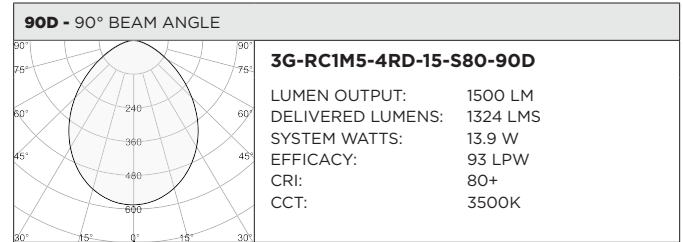

BASED ON 60° BEAM ANGLE AND 3500K SOURCE

LUMEN OUTPUT	80+ CRI			90+ CRI			97+ CRI		
	DELIVERED LUMENS	SYSTEM WATTS	EFFICACY (LPW)	DELIVERED LUMENS	SYSTEM WATTS	EFFICACY (LPW)	DELIVERED LUMENS	SYSTEM WATTS	EFFICACY (LPW)
1000LMs	1015	10.2	100	893	10.2	88	833	10.0	82
1500LMs	1400	13.9	101	1232	13.9	89	1148	13.9	83
2200LMs	2194	22.0	100	1931	22.0	88	1799	22.0	82

LUMEN OUTPUT MULTIPLIER: 27K=0.94, 30K=0.97, 35K=1.00, 40K=1.01

HOUSING

New construction, shallow housing and IC housing options available
Housing fabricated in cold rolled steel. Standard black powder coated finish
Maximum ceiling thickness of 1". Consult factory for modifications
All housing options designed to be easily converted in field to trim or trimless with minimal components
Housings are rated for #12 AWG, (4 in, 4 out), 90°C conductors and through branch wiring

TRIM

Features a 3/4" removable trim assembly designed to conceal inner hardware

TRIMLESS

Mudding flange with integral aluminum blocking support
Machined aluminum insert with seamless ceiling integration

ADJUSTABILITY

Solid aluminum 50mm double gimbal with dual axis adjustability
Each double gimbal can be locked in place

OPTICS

Regressed LED source for enhanced glare control
Proprietary anodized, aluminum reflectors are field replaceable (20° reflector not interchangeable)
Available in 20°, 40°, 60°, and 90°

WARRANTY

5 Year Warranty on LED and drivers
Manufacturer 1 Year Warranty for defects in material and workmanship under normal use
Ambient temperature at fixture should not exceed 25°C

ELECTRICAL

Standard 0-10V, constant current drivers with 100-1% dimming range and >0.9 power factor
Standard 120/277V universal voltage drivers. Optional 347V, 0-10V drivers
120V Forward Phase/Reverse Phase driver option with 100-1% dimming range
eldoLED 0-10V driver option available with 100-0.01% dimming range
eldoLED DALI and Lutron EcoSystem driver options available with 100-1% dimming range
DMX driver option available with 100-0% dimming range
All drivers are integral and easily accessible through fixture aperture

LED SYSTEM

Citizen LED module (field replaceable)
Color consistency <2 SDCM
Standard (80+ CRI). Optional (90+ and 97+ CRI)
Available in 27K, 30K, 35K, and 40K
L90 >50,000 hours
5 Year Warranty

MOUNTING

Trim fixture designed for use in drywall, wood, acoustic ceiling tiles, and other architectural ceiling materials
Trimless fixture designed for use in drywall, mud-in ceiling applications
Butterfly brackets compatible with 1/2" x 1/2" channel, 1/2", 5/8", 3/4" bar hanger, 1/2" EMT, and furring strips (supplied by others)

LISTING

ETL listed and conforms to UL1598 standard. Certified to CSA22.2 No.250.0.
Rated for indoor dry or damp locations