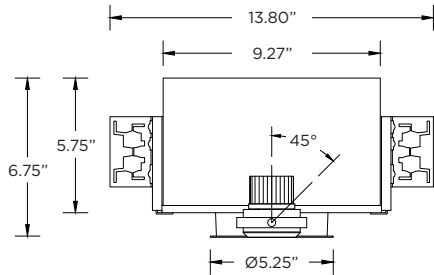

TRIM HOUSING OPTIONS

NC - NEW CONSTRUCTION (NON-IC)

IC - IC HOUSING

CP - CHICAGO PLENUM HOUSING