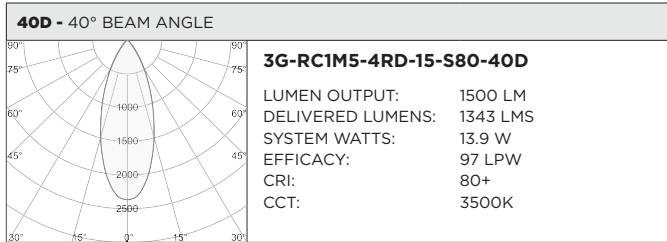

BASED ON 60° BEAM ANGLE AND 3500K SOURCE

LUMEN OUTPUT	80+ CRI			90+ CRI			97+ CRI		
	DELIVERED LUMENS	SYSTEM WATTS	EFFICACY (LPW)	DELIVERED LUMENS	SYSTEM WATTS	EFFICACY (LPW)	DELIVERED LUMENS	SYSTEM WATTS	EFFICACY (LPW)
1000LMs	1015	10.2	100	893	10.2	88	833	10.0	82
1500LMs	1400	13.9	101	1232	13.9	89	1148	13.9	83
2200LMs	2194	22.0	100	1931	22.0	88	1799	22.0	82

LUMEN OUTPUT MULTIPLIER: 27K=0.94, 30K=0.97, 35K=1.00, 40K=1.01

HOUSING

New construction, shallow housing and IC housing options available
Housing fabricated in cold rolled steel. Standard black powder coated finish
Maximum ceiling thickness of 1". Consult factory for modifications
All housing options designed to be easily converted in field to trim or trimless with minimal components
Housings are rated for #12 AWG, (4 in, 4 out), 90°C conductors and through branch wiring

TRIM

Features a 3/4" removable trim assembly designed to conceal inner hardware

TRIMLESS

Mudding flange with integral aluminum blocking support
Machined aluminum insert with seamless ceiling integration

ADJUSTABILITY

Solid aluminum 50mm double gimbal with dual axis adjustability
Each double gimbal can be locked in place

OPTICS

Regressed LED source for enhanced glare control
Proprietary anodized, aluminum reflectors are field replaceable (20° reflector not interchangeable)
Available in 20°, 40°, 60°, and 90°

WARRANTY

5 Year Warranty on LED and drivers
Manufacturer 1 Year Warranty for defects in material and workmanship under normal use
Ambient temperature at fixture should not exceed 25°C

ELECTRICAL

Standard 0-10V, constant current drivers with 100-1% dimming range and >0.9 power factor
Standard 120/277V universal voltage drivers. Optional 347V, 0-10V drivers
120V Forward Phase/Reverse Phase driver option with 100-1% dimming range
eldoLED 0-10V driver option available with 100-0.01% dimming range
eldoLED DALI and Lutron EcoSystem driver options available with 100-1% dimming range
DMX driver option available with 100-0% dimming range
All drivers are integral and easily accessible through fixture aperture

LED SYSTEM

Citizen LED module (field replaceable)
Color consistency <2 SDCM
Standard (80+ CRI). Optional (90+ and 97+ CRI)
Available in 27K, 30K, 35K, and 40K
L90 >50,000 hours
5 Year Warranty

MOUNTING

Trim fixture designed for use in drywall, wood, acoustic ceiling tiles, and other architectural ceiling materials
Trimless fixture designed for use in drywall, mud-in ceiling applications
Butterfly brackets compatible with 1/2" x 1/2" channel, 1/2", 5/8", 3/4" bar hanger, 1/2" EMT, and furring strips (supplied by others)

LISTING

ETL listed and conforms to UL1598 standard. Certified to CSA22.2 No.250.0.
Rated for indoor dry or damp locations