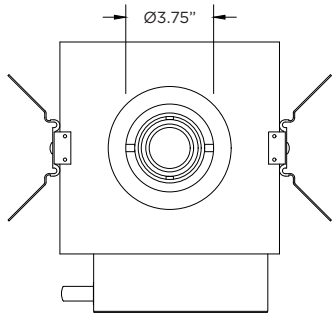

TRIM HOUSING OPTIONS

NC - NEW CONSTRUCTION (NON-IC)

IC - IC HOUSING

CP - CHICAGO PLENUM HOUSING