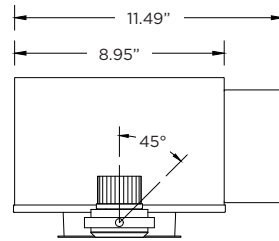

TRIM HOUSING OPTIONS

NC - NEW CONSTRUCTION (NON-IC)

IC - IC HOUSING

CP - CHICAGO PLENUM HOUSING