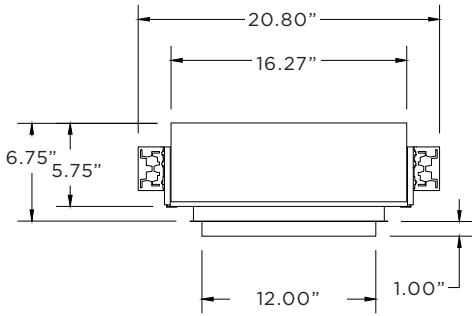

TRIM HOUSING