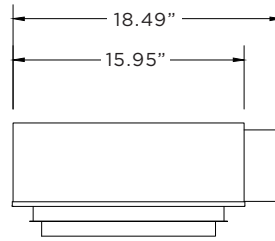

TRIM HOUSING