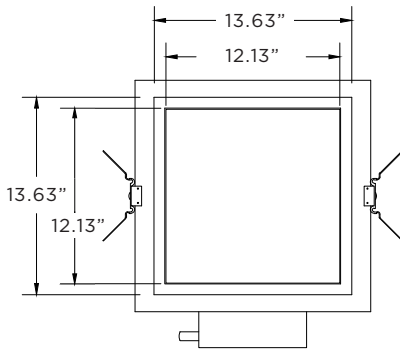

TRIM HOUSING