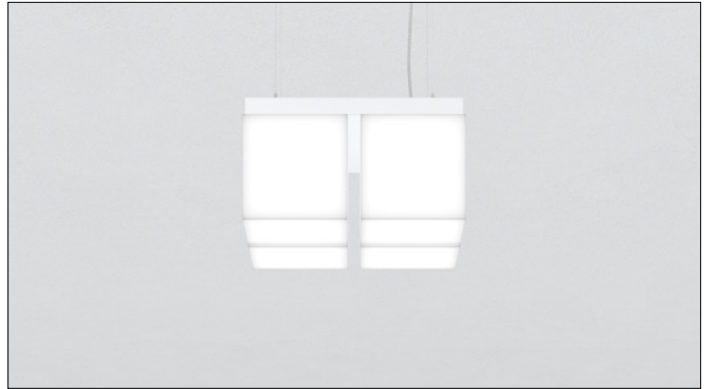

3G-PKU848V

8" VERTICAL
PENDANT KUBO

Featuring a white sandblasted acrylic diffuser with mitered corners
 Proprietary LED source fully saturates the hand fabricated acrylic
 Evenly illuminated sides with distinctive lines
 Standard and high lumen output options
 Adjustable aircraft cable suspension
 1% dimming standard with several driver options

PRELIMINARY

LUMEN OUTPUT MULTIPLIER: 27K=0.94, 30K=0.97, 35K=1.00, 40K=1.01, 90CRI=0.88

HOUSING

White sandblasted acrylic diffuser with mitered corners
 Fixture collar made from cold rolled steel with powder coated finish
 24 gauge LED reflector with high reflectance white powder coated finish
 Standard polyester powder coated matte white finish. Optional finishes available