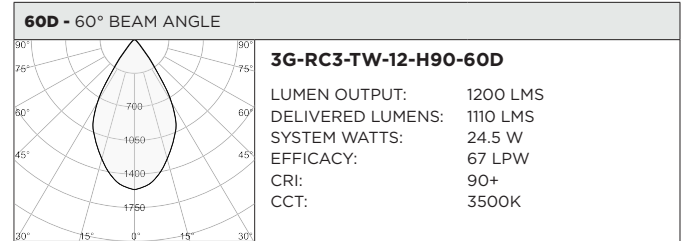

3GD - Warm Dim

3GT - Tunable White

BASED ON 20° BEAM ANGLE AND 3000K (PER FIXTURE HEAD)

LUMEN OUTPUT	90+ CRI		
	DELIVERED LUMENS	SYSTEM WATTS	EFFICACY (LPW)
800LMs	N/A	N/A	N/A
1200LMs	1136	15.4	74
2000LMs	1593	23.2	69

BASED ON 20° BEAM ANGLE (PER FIXTURE HEAD)

LUMEN OUTPUT	90+ CRI (2700K)			90+ CRI (3500K)			90+ CRI (6500K)		
	DELIVERED LUMENS	SYSTEM WATTS	EFFICACY (LPW)	DELIVERED LUMENS	SYSTEM WATTS	EFFICACY (LPW)	DELIVERED LUMENS	SYSTEM WATTS	EFFICACY (LPW)
800LMs	N/A	N/A	N/A	N/A	N/A	N/A	N/A	N/A	N/A
1200LMs	1066	16.6	64	1091	16.6	66	1221	16.6	74
2000LMs	1491	24.5	61	1561	24.5	64	1684	24.5	69