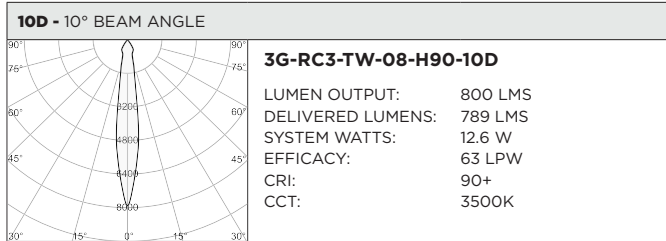

3GD - Warm Dim

3GT - Tunable White

BASED ON 20° BEAM ANGLE AND 3000K (PER FIXTURE HEAD)

LUMEN OUTPUT	90+ CRI		
	DELIVERED LUMENS	SYSTEM WATTS	EFFICACY (LPW)
800LMs	N/A	N/A	N/A
1200LMs	1136	15.4	74
2000LMs	1593	23.2	69

BASED ON 20° BEAM ANGLE (PER FIXTURE HEAD)

LUMEN OUTPUT	90+ CRI (2700K)			90+ CRI (3500K)			90+ CRI (6500K)		
	DELIVERED LUMENS	SYSTEM WATTS	EFFICACY (LPW)	DELIVERED LUMENS	SYSTEM WATTS	EFFICACY (LPW)	DELIVERED LUMENS	SYSTEM WATTS	EFFICACY (LPW)
800LMs	N/A	N/A	N/A	N/A	N/A	N/A	N/A	N/A	N/A
1200LMs	1066	16.6	64	1091	16.6	66	1221	16.6	74
2000LMs	1491	24.5	61	1561	24.5	64	1684	24.5	69