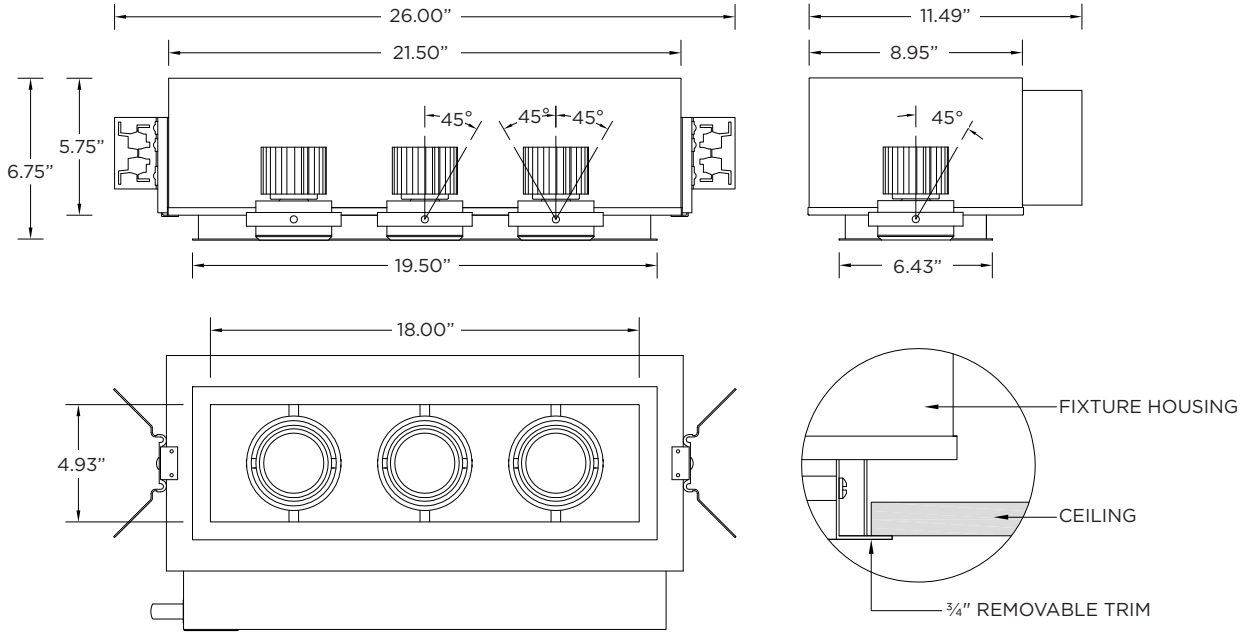

LED SYSTEM

Bridgelux LED module (field replaceable)
Color consistency <3 SDCM
Standard 90+ CRI
Dim to Warm (1800K-3000K)
Tunable White (2700K-6500K)
L70 >50,000 hours
5 Year Warranty

MOUNTING

Trim fixture designed for use in drywall, wood, acoustic ceiling tiles, and other architectural ceiling materials
Trimless fixture designed for use in drywall, mud-in ceiling applications
Butterfly brackets compatible with 1/2" x 1/2" channel, 1/2", 5/8", 3/4" bar hanger, 1/2" EMT, and furring strips (supplied by others)

TRIM HOUSING OPTIONS

- NC** - NEW CONSTRUCTION (NON-IC)
- IC** - IC HOUSING
- CP** - CHICAGO PLENUM HOUSING

TRIMLESS HOUSING OPTIONS

- NC** - NEW CONSTRUCTION (NON-IC)
- IC** - IC HOUSING
- CP** - CHICAGO PLENUM HOUSING