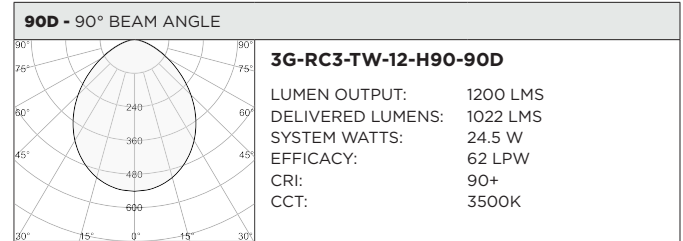

3GD - Warm Dim

3GT - Tunable White

BASED ON 20° BEAM ANGLE AND 3000K (PER FIXTURE HEAD)

LUMEN OUTPUT	90+ CRI		
	DELIVERED LUMENS	SYSTEM WATTS	EFFICACY (LPW)
800LMs	N/A	N/A	N/A
1200LMs	1136	15.4	74
2000LMs	1593	23.2	69

BASED ON 20° BEAM ANGLE (PER FIXTURE HEAD)

LUMEN OUTPUT	90+ CRI (2700K)			90+ CRI (3500K)			90+ CRI (6500K)		
	DELIVERED LUMENS	SYSTEM WATTS	EFFICACY (LPW)	DELIVERED LUMENS	SYSTEM WATTS	EFFICACY (LPW)	DELIVERED LUMENS	SYSTEM WATTS	EFFICACY (LPW)
800LMs	N/A	N/A	N/A	N/A	N/A	N/A	N/A	N/A	N/A
1200LMs	1066	16.6	64	1091	16.6	66	1221	16.6	74
2000LMs	1491	24.5	61	1561	24.5	64	1684	24.5	69