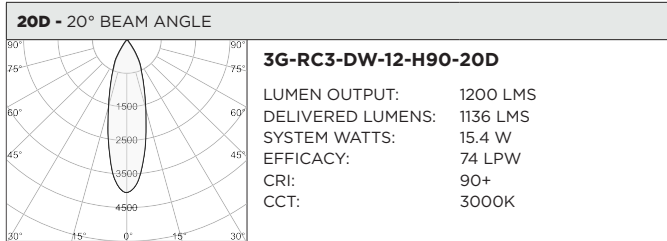

3GD - Warm Dim

3GT - Tunable White

BASED ON 20° BEAM ANGLE AND 3000K (PER FIXTURE HEAD)

LUMEN OUTPUT	90+ CRI		
	DELIVERED LUMENS	SYSTEM WATTS	EFFICACY (LPW)
800LMs	N/A	N/A	N/A
1200LMs	1136	15.4	74
2000LMs	1593	23.2	69

BASED ON 20° BEAM ANGLE (PER FIXTURE HEAD)

LUMEN OUTPUT	90+ CRI (2700K)			90+ CRI (3500K)			90+ CRI (6500K)		
	DELIVERED LUMENS	SYSTEM WATTS	EFFICACY (LPW)	DELIVERED LUMENS	SYSTEM WATTS	EFFICACY (LPW)	DELIVERED LUMENS	SYSTEM WATTS	EFFICACY (LPW)
800LMs	N/A	N/A	N/A	N/A	N/A	N/A	N/A	N/A	N/A
1200LMs	1066	16.6	64	1091	16.6	66	1221	16.6	74
2000LMs	1491	24.5	61	1561	24.5	64	1684	24.5	69