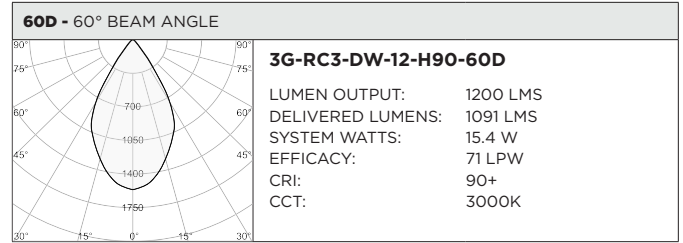

3GD - Warm Dim

3GT - Tunable White

BASED ON 20° BEAM ANGLE AND 3000K (PER FIXTURE HEAD)

LUMEN OUTPUT	90+ CRI		
	DELIVERED LUMENS	SYSTEM WATTS	EFFICACY (LPW)
800LMs	N/A	N/A	N/A
1200LMs	1136	15.4	74
2000LMs	1593	23.2	69

BASED ON 20° BEAM ANGLE (PER FIXTURE HEAD)

LUMEN OUTPUT	90+ CRI (2700K)			90+ CRI (3500K)			90+ CRI (6500K)		
	DELIVERED LUMENS	SYSTEM WATTS	EFFICACY (LPW)	DELIVERED LUMENS	SYSTEM WATTS	EFFICACY (LPW)	DELIVERED LUMENS	SYSTEM WATTS	EFFICACY (LPW)
800LMs	N/A	N/A	N/A	N/A	N/A	N/A	N/A	N/A	N/A
1200LMs	1066	16.6	64	1091	16.6	66	1221	16.6	74
2000LMs	1491	24.5	61	1561	24.5	64	1684	24.5	69