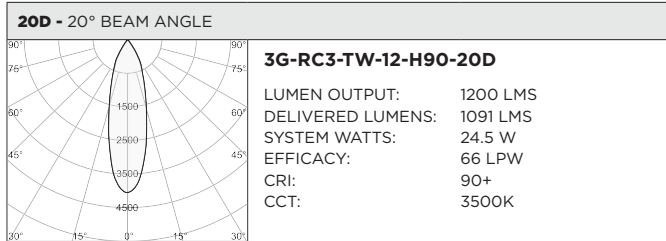

3GD - Warm Dim

3GT - Tunable White

BASED ON 20° BEAM ANGLE AND 3000K (PER FIXTURE HEAD)

LUMEN OUTPUT	90+ CRI		
	DELIVERED LUMENS	SYSTEM WATTS	EFFICACY (LPW)
800LMs	N/A	N/A	N/A
1200LMs	1136	15.4	74
2000LMs	1593	23.2	69

BASED ON 20° BEAM ANGLE (PER FIXTURE HEAD)

LUMEN OUTPUT	90+ CRI (2700K)			90+ CRI (3500K)			90+ CRI (6500K)		
	DELIVERED LUMENS	SYSTEM WATTS	EFFICACY (LPW)	DELIVERED LUMENS	SYSTEM WATTS	EFFICACY (LPW)	DELIVERED LUMENS	SYSTEM WATTS	EFFICACY (LPW)
800LMs	N/A	N/A	N/A	N/A	N/A	N/A	N/A	N/A	N/A
1200LMs	1066	16.6	64	1091	16.6	66	1221	16.6	74
2000LMs	1491	24.5	61	1561	24.5	64	1684	24.5	69