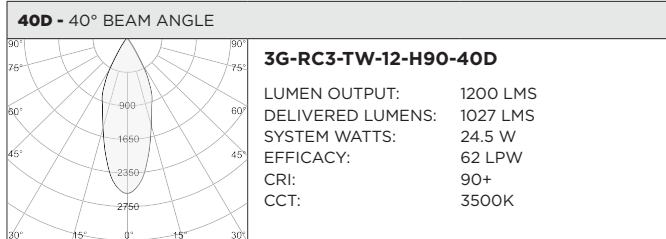

3GD - Warm Dim

3GT - Tunable White

BASED ON 20° BEAM ANGLE AND 3000K (PER FIXTURE HEAD)

LUMEN OUTPUT	90+ CRI		
	DELIVERED LUMENS	SYSTEM WATTS	EFFICACY (LPW)
800LMs	N/A	N/A	N/A
1200LMs	1136	15.4	74
2000LMs	1593	23.2	69

BASED ON 20° BEAM ANGLE (PER FIXTURE HEAD)

LUMEN OUTPUT	90+ CRI (2700K)			90+ CRI (3500K)			90+ CRI (6500K)		
	DELIVERED LUMENS	SYSTEM WATTS	EFFICACY (LPW)	DELIVERED LUMENS	SYSTEM WATTS	EFFICACY (LPW)	DELIVERED LUMENS	SYSTEM WATTS	EFFICACY (LPW)
800LMs	N/A	N/A	N/A	N/A	N/A	N/A	N/A	N/A	N/A
1200LMs	1066	16.6	64	1091	16.6	66	1221	16.6	74
2000LMs	1491	24.5	61	1561	24.5	64	1684	24.5	69