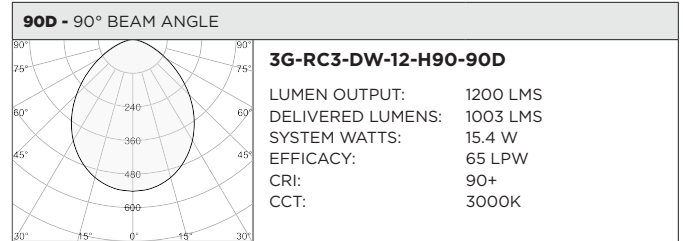

3GD - Warm Dim

3GT - Tunable White

BASED ON 20° BEAM ANGLE AND 3000K (PER FIXTURE HEAD)

LUMEN OUTPUT	90+ CRI		
	DELIVERED LUMENS	SYSTEM WATTS	EFFICACY (LPW)
800LMs	N/A	N/A	N/A
1200LMs	1136	15.4	74
2000LMs	1593	23.2	69

BASED ON 20° BEAM ANGLE (PER FIXTURE HEAD)

LUMEN OUTPUT	90+ CRI (2700K)			90+ CRI (3500K)			90+ CRI (6500K)		
	DELIVERED LUMENS	SYSTEM WATTS	EFFICACY (LPW)	DELIVERED LUMENS	SYSTEM WATTS	EFFICACY (LPW)	DELIVERED LUMENS	SYSTEM WATTS	EFFICACY (LPW)
800LMs	N/A	N/A	N/A	N/A	N/A	N/A	N/A	N/A	N/A
1200LMs	1066	16.6	64	1091	16.6	66	1221	16.6	74
2000LMs	1491	24.5	61	1561	24.5	64	1684	24.5	69