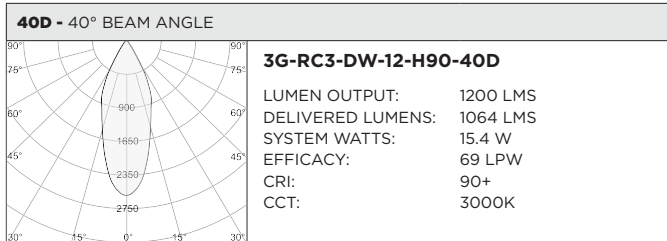

3GD - Warm Dim

3GT - Tunable White

BASED ON 20° BEAM ANGLE AND 3000K (PER FIXTURE HEAD)

LUMEN OUTPUT	90+ CRI		
	DELIVERED LUMENS	SYSTEM WATTS	EFFICACY (LPW)
800LMs	N/A	N/A	N/A
1200LMs	1136	15.4	74
2000LMs	1593	23.2	69

BASED ON 20° BEAM ANGLE (PER FIXTURE HEAD)

LUMEN OUTPUT	90+ CRI (2700K)			90+ CRI (3500K)			90+ CRI (6500K)		
	DELIVERED LUMENS	SYSTEM WATTS	EFFICACY (LPW)	DELIVERED LUMENS	SYSTEM WATTS	EFFICACY (LPW)	DELIVERED LUMENS	SYSTEM WATTS	EFFICACY (LPW)
800LMs	N/A	N/A	N/A	N/A	N/A	N/A	N/A	N/A	N/A
1200LMs	1066	16.6	64	1091	16.6	66	1221	16.6	74
2000LMs	1491	24.5	61	1561	24.5	64	1684	24.5	69