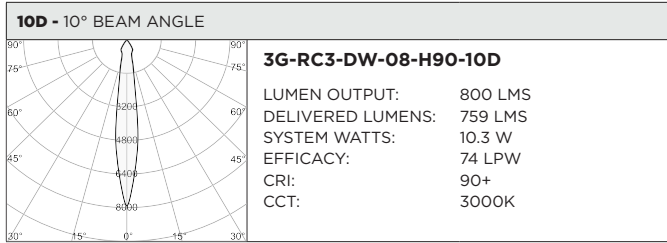

3GD - Warm Dim

3GT - Tunable White

BASED ON 20° BEAM ANGLE AND 3000K (PER FIXTURE HEAD)

LUMEN OUTPUT	90+ CRI		
	DELIVERED LUMENS	SYSTEM WATTS	EFFICACY (LPW)
800LMs	N/A	N/A	N/A
1200LMs	1136	15.4	74
2000LMs	1593	23.2	69

BASED ON 20° BEAM ANGLE (PER FIXTURE HEAD)

LUMEN OUTPUT	90+ CRI (2700K)			90+ CRI (3500K)			90+ CRI (6500K)		
	DELIVERED LUMENS	SYSTEM WATTS	EFFICACY (LPW)	DELIVERED LUMENS	SYSTEM WATTS	EFFICACY (LPW)	DELIVERED LUMENS	SYSTEM WATTS	EFFICACY (LPW)
800LMs	N/A	N/A	N/A	N/A	N/A	N/A	N/A	N/A	N/A
1200LMs	1066	16.6	64	1091	16.6	66	1221	16.6	74
2000LMs	1491	24.5	61	1561	24.5	64	1684	24.5	69