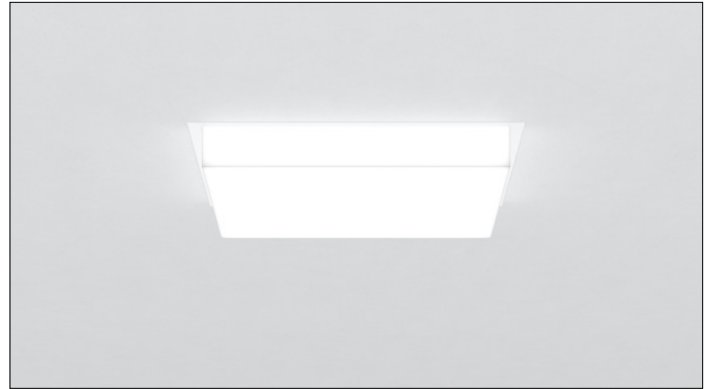

3G-RKU24

24" RECESSED KUBO

Features a white sandblasted acrylic diffuser with mitered corners
 Proprietary LED source fully saturates the hand fabricated acrylic
 Multiple drop lens options in 1" increments (flush through 3" drop)
 Drop lenses feature evenly illuminated sides with distinctive lines
 Suitable for drywall, wood, and various grid ceiling applications
 1% dimming standard with several driver options

HOUSING

White, fabricated sandblasted acrylic diffuser with distinctive lines
 Multiple drop lens options in 1" increments (flush through 7" drop)
 Housing constructed in 20 gauge cold rolled steel
 Standard matte white powder coated finish
 24 gauge LED reflector with high reflectance white powder coated finish