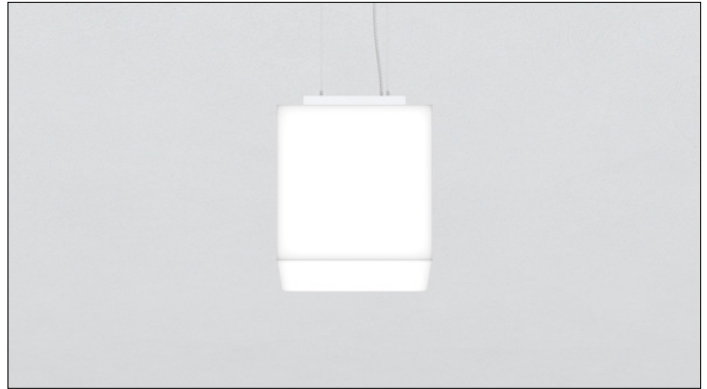

3G-PKU1201

12" SQUARE
PENDANT KUBO

Featuring a white sandblasted acrylic diffuser with mitered corners
 Proprietary LED source fully saturates the hand fabricated acrylic
 Evenly illuminated sides with distinctive lines
 Standard and high lumen output options
 Adjustable aircraft cable suspension
 1% dimming standard with several driver options

PRELIMINARY

LUMEN OUTPUT MULTIPLIER: 27K=0.94, 30K=0.97, 35K=1.00, 40K=1.01

HOUSING

White sandblasted acrylic diffuser with mitered corners
 Fixture collar made from cold rolled steel with powder coated finish
 24 gauge LED reflector with high reflectance white powder coated finish
 Standard polyester powder coated matte white finish. Optional finishes available