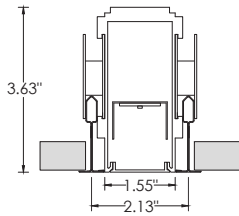

RECOMMENDED CEILING OPENING 2.25"

**FX - FLANGELESS**

RECOMMENDED CEILING OPENING 1.60"

**GRID CEILING**

**9L - 9/16" LAYIN**

**9TG - 9/16" TEGULAR**

**15L - 15/16" LAYIN**

**15TG - 15/16" TEGULAR**

**QUICKSHIP RUN CHART**

RUN LENGTH	SECTION LENGTHS	RUN LENGTH	SECTION LENGTHS	RUN LENGTH	SECTION LENGTHS
4'	4'	12'	8'+4'	32'	8'+8'+8'+8'
5'	5'	16'	8'+8'	36'	8'+8'+8'+8'+4'
6'	6'	20'	8'+8'+4'	40'	8'+8'+8'+8'+8'
8'	8'	24'	8'+8'+8'	44'	8'+8'+8'+8'+8'+4'
10'	5'+5'	28'	8'+8'+8'+4'	48'	8'+8'+8'+8'+8'+8'