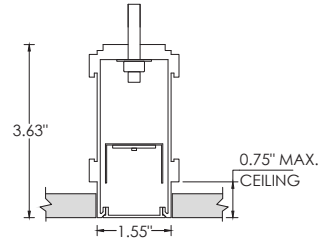

Refer to standard specification sheets for complete details. Please note that only options shown above qualify for 10 day 3GQ program

**HARD CEILING**

**WT - TRIM**

RECOMMENDED CEILING OPENING 2.15"

**XTR - TRIMLESS**

RECOMMENDED CEILING OPENING 2.25"

**FX - FLANGELESS**

RECOMMENDED CEILING OPENING 1.60"

**GRID CEILING**

**9L - 9/16" LAYIN**

**9TG - 9/16" TEGULAR**

**15L - 15/16" LAYIN**

**15TG - 15/16" TEGULAR**