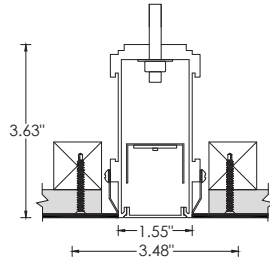

Refer to standard specification sheets for complete details. Please note that only options shown above qualify for 10 day 3GQ program

**HARD CEILING**

**WT - TRIM**

RECOMMENDED CEILING OPENING 2.15"

**XTR - TRIMLESS**

RECOMMENDED CEILING OPENING 2.25"

**FX - FLANGELESS**

RECOMMENDED CEILING OPENING 1.60"

**GRID CEILING**

**9L - 9/16" LAYIN**

**9TG - 9/16" TEGULAR**

**15L - 15/16" LAYIN**

**15TG - 15/16" TEGULAR**