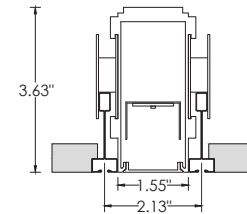

9ST - 9/16" SLOT TEE TEGULAR

Grid ceiling fixtures ship with universal mounting brackets suitable for all ceiling types listed below. Refer to installation instruction

QUICKSHIP RUN CHART

RUN LENGTH	SECTION LENGTHS	RUN LENGTH	SECTION LENGTHS	RUN LENGTH	SECTION LENGTHS
4'	4'	12'	8'+4'	32'	8'+8'+8'+8'
5'	5'	16'	8'+8'	36'	8'+8'+8'+8'+4'
6'	6'	20'	8'+8'+4'	40'	8'+8'+8'+8'+8'
8'	8'	24'	8'+8'+8'	44'	8'+8'+8'+8'+8'+4'
10'	5'+5'	28'	8'+8'+8'+4'	48'	8'+8'+8'+8'+8'+8'