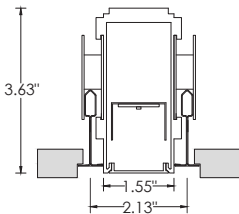

9TP - 9/16" TEGULAR