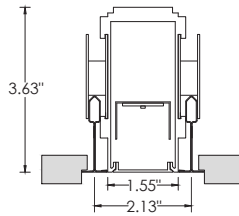

RECOMMENDED CEILING OPENING 2.25"

**FX - FLANGELESS**

RECOMMENDED CEILING OPENING 1.60"

**GRID CEILING**

**9L - 9/16" LAYIN**

**9TG - 9/16" TEGULAR**

**15L - 15/16" LAYIN**

**15TG - 15/16" TEGULAR**

**QUICKSHIP RUN CHART**

RUN LENGTH	SECTION LENGTHS	RUN LENGTH	SECTION LENGTHS	RUN LENGTH	SECTION LENGTHS
4'	4'	12'	8'+4'	32'	8'+8'+8'+8'
5'	5'	16'	8'+8'	36'	8'+8'+8'+8'+4'
6'	6'	20'	8'+8'+4'	40'	8'+8'+8'+8'+8'
8'	8'	24'	8'+8'+8'	44'	8'+8'+8'+8'+8'+4'
10'	5'+5'	28'	8'+8'+8'+4'	48'	8'+8'+8'+8'+8'+8'