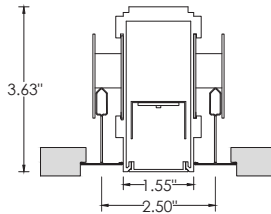

15TP - 15/16" TEGULAR