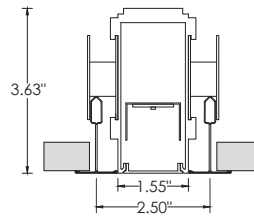

RECOMMENDED CEILING OPENING 2.25"

**FX - FLANGELESS**

RECOMMENDED CEILING OPENING 1.60"

**GRID CEILING**

**9L - 9/16" LAYIN**

**9TG - 9/16" TEGULAR**

**15L - 15/16" LAYIN**

**15TG - 15/16" TEGULAR**

**QUICKSHIP RUN CHART**

RUN LENGTH	SECTION LENGTHS	RUN LENGTH	SECTION LENGTHS	RUN LENGTH	SECTION LENGTHS
4'	4'	12'	8'+4'	32'	8'+8'+8'+8'
5'	5'	16'	8'+8'	36'	8'+8'+8'+8'+4'
6'	6'	20'	8'+8'+4'	40'	8'+8'+8'+8'+8'
8'	8'	24'	8'+8'+8'	44'	8'+8'+8'+8'+8'+4'
10'	5'+5'	28'	8'+8'+8'+4'	48'	8'+8'+8'+8'+8'+8'