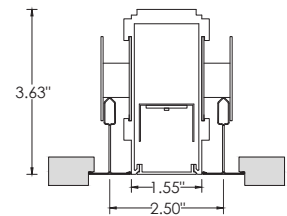

RECOMMENDED CEILING OPENING 2.25"

**FX - FLANGELESS**

RECOMMENDED CEILING OPENING 1.60"

**GRID CEILING**

**9L - 9/16" LAYIN**

**9TG - 9/16" TEGULAR**

**15L - 15/16" LAYIN**

**15TG - 15/16" TEGULAR**

**QUICKSHIP RUN CHART**

RUN LENGTH	SECTION LENGTHS	RUN LENGTH	SECTION LENGTHS	RUN LENGTH	SECTION LENGTHS
4'	4'	12'	8'+4'	32'	8'+8'+8'+8'
5'	5'	16'	8'+8'	36'	8'+8'+8'+8'+4'
6'	6'	20'	8'+8'+4'	40'	8'+8'+8'+8'+8'
8'	8'	24'	8'+8'+8'	44'	8'+8'+8'+8'+8'+4'
10'	5'+5'	28'	8'+8'+8'+4'	48'	8'+8'+8'+8'+8'+8'