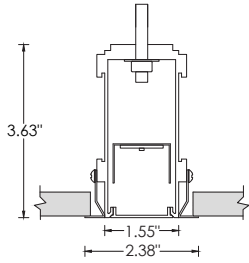

HARD CEILING

WT - TRIM

RECOMMENDED CEILING OPENING 2.15"