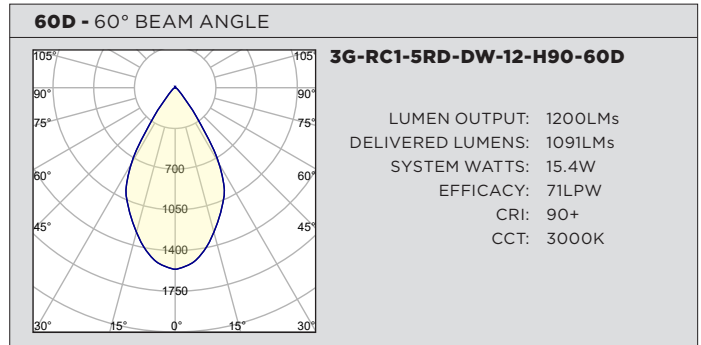

3GD - Warm Dim

3GT - Tunable White

DECEMBER 14, 2023

PERFORMANCE CHART BASED ON 20° BEAM AND 3000K SOURCE

DIM TO WARM LUMEN OUTPUT	90+ CRI (3000K)		
	DELIVERED LUMENS	SYSTEM WATTS	EFFICACY (LPW)
800LMs	N/A	N/A	N/A
1200LMs	1136	15.4	74
2000LMs	1593	23.2	69

PHOTOMETRY

PERFORMANCE CHART BASED ON 20° BEAM

TUNABLE WHITE LUMEN OUTPUT	90+ CRI (2700K)			90+ CRI (3500K)			90+ CRI (6500K)		
	DELIVERED LUMENS	SYSTEM WATTS	EFFICACY (LPW)	DELIVERED LUMENS	SYSTEM WATTS	EFFICACY (LPW)	DELIVERED LUMENS	SYSTEM WATTS	EFFICACY (LPW)
800LMs	N/A	N/A	N/A	N/A	N/A	N/A	N/A	N/A	N/A
1200LMs	1066	16.6	64	1091	16.6	66	1221	16.6	74
2000LMs	1491	24.5	61	1561	24.5	64	1684	24.5	69