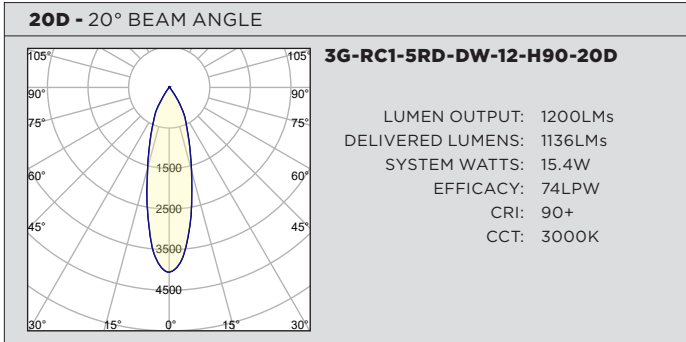

3GD - Warm Dim

3GT - Tunable White

DECEMBER 14, 2023

PERFORMANCE CHART BASED ON 20° BEAM AND 3000K SOURCE

DIM TO WARM LUMEN OUTPUT	90+ CRI (3000K)		
	DELIVERED LUMENS	SYSTEM WATTS	EFFICACY (LPW)
800LMs	N/A	N/A	N/A
1200LMs	1136	15.4	74
2000LMs	1593	23.2	69

PHOTOMETRY

PERFORMANCE CHART BASED ON 20° BEAM

TUNABLE WHITE LUMEN OUTPUT	90+ CRI (2700K)			90+ CRI (3500K)			90+ CRI (6500K)		
	DELIVERED LUMENS	SYSTEM WATTS	EFFICACY (LPW)	DELIVERED LUMENS	SYSTEM WATTS	EFFICACY (LPW)	DELIVERED LUMENS	SYSTEM WATTS	EFFICACY (LPW)
800LMs	N/A	N/A	N/A	N/A	N/A	N/A	N/A	N/A	N/A
1200LMs	1066	16.6	64	1091	16.6	66	1221	16.6	74
2000LMs	1491	24.5	61	1561	24.5	64	1684	24.5	69