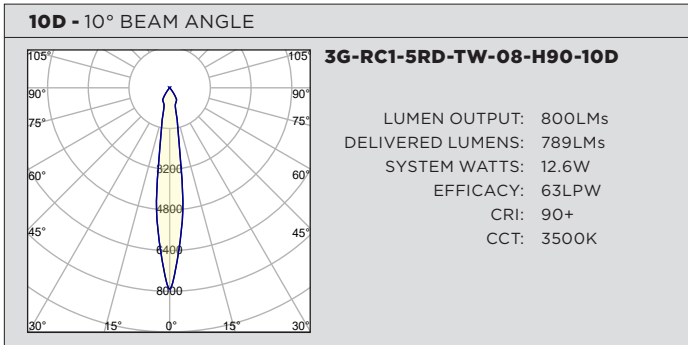

PERFORMANCE CHART BASED ON 20° BEAM

TUNABLE WHITE LUMEN OUTPUT	90+ CRI (2700K)			90+ CRI (3500K)			90+ CRI (6500K)		
	DELIVERED LUMENS	SYSTEM WATTS	EFFICACY (LPW)	DELIVERED LUMENS	SYSTEM WATTS	EFFICACY (LPW)	DELIVERED LUMENS	SYSTEM WATTS	EFFICACY (LPW)
800LMs	N/A	N/A	N/A	N/A	N/A	N/A	N/A	N/A	N/A
1200LMs	1066	16.6	64	1091	16.6	66	1221	16.6	74
2000LMs	1491	24.5	61	1561	24.5	64	1684	24.5	69

PHOTOMETRY