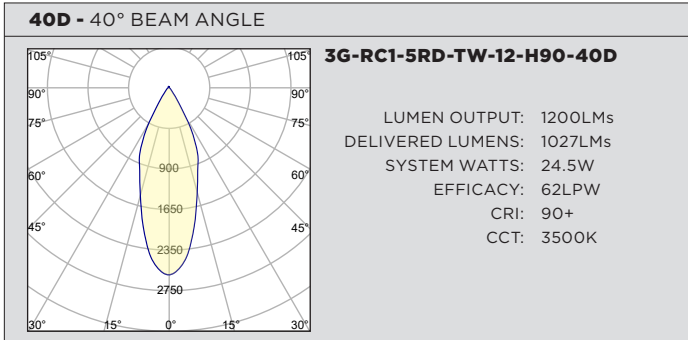

PERFORMANCE CHART BASED ON 20° BEAM

TUNABLE WHITE LUMEN OUTPUT	90+ CRI (2700K)			90+ CRI (3500K)			90+ CRI (6500K)		
	DELIVERED LUMENS	SYSTEM WATTS	EFFICACY (LPW)	DELIVERED LUMENS	SYSTEM WATTS	EFFICACY (LPW)	DELIVERED LUMENS	SYSTEM WATTS	EFFICACY (LPW)
800LMs	N/A	N/A	N/A	N/A	N/A	N/A	N/A	N/A	N/A
1200LMs	1066	16.6	64	1091	16.6	66	1221	16.6	74
2000LMs	1491	24.5	61	1561	24.5	64	1684	24.5	69

PHOTOMETRY