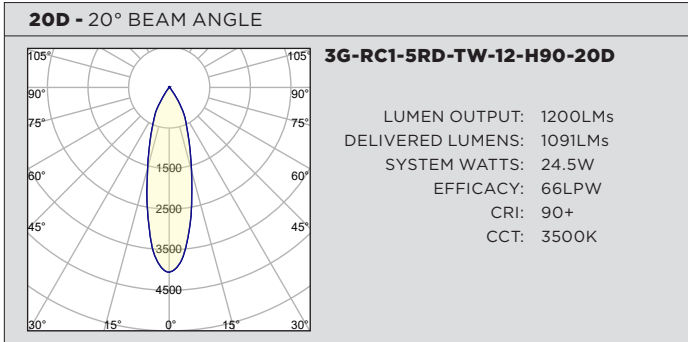

PERFORMANCE CHART BASED ON 20° BEAM

TUNABLE WHITE LUMEN OUTPUT	90+ CRI (2700K)			90+ CRI (3500K)			90+ CRI (6500K)		
	DELIVERED LUMENS	SYSTEM WATTS	EFFICACY (LPW)	DELIVERED LUMENS	SYSTEM WATTS	EFFICACY (LPW)	DELIVERED LUMENS	SYSTEM WATTS	EFFICACY (LPW)
800LMs	N/A	N/A	N/A	N/A	N/A	N/A	N/A	N/A	N/A
1200LMs	1066	16.6	64	1091	16.6	66	1221	16.6	74
2000LMs	1491	24.5	61	1561	24.5	64	1684	24.5	69

PHOTOMETRY