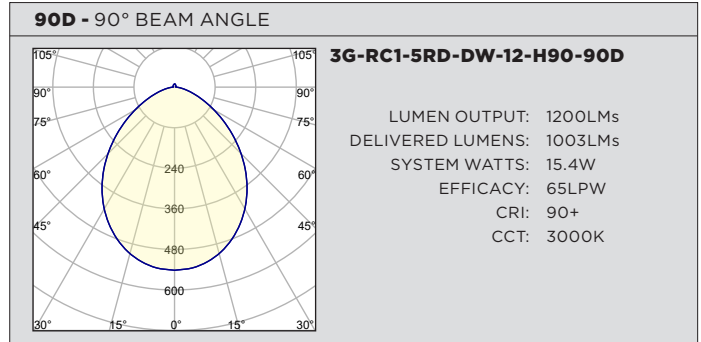

3GD - Warm Dim

3GT - Tunable White

DECEMBER 14, 2023

PERFORMANCE CHART BASED ON 20° BEAM AND 3000K SOURCE

DIM TO WARM LUMEN OUTPUT	90+ CRI (3000K)		
	DELIVERED LUMENS	SYSTEM WATTS	EFFICACY (LPW)
800LMs	N/A	N/A	N/A
1200LMs	1136	15.4	74
2000LMs	1593	23.2	69

PHOTOMETRY

PERFORMANCE CHART BASED ON 20° BEAM

TUNABLE WHITE LUMEN OUTPUT	90+ CRI (2700K)			90+ CRI (3500K)			90+ CRI (6500K)		
	DELIVERED LUMENS	SYSTEM WATTS	EFFICACY (LPW)	DELIVERED LUMENS	SYSTEM WATTS	EFFICACY (LPW)	DELIVERED LUMENS	SYSTEM WATTS	EFFICACY (LPW)
800LMs	N/A	N/A	N/A	N/A	N/A	N/A	N/A	N/A	N/A
1200LMs	1066	16.6	64	1091	16.6	66	1221	16.6	74
2000LMs	1491	24.5	61	1561	24.5	64	1684	24.5	69