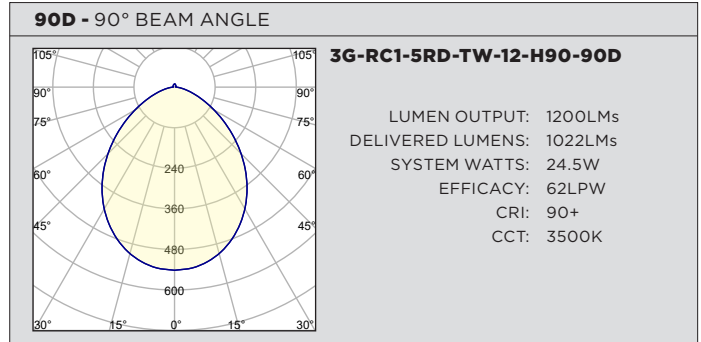

PERFORMANCE CHART BASED ON 20° BEAM

TUNABLE WHITE LUMEN OUTPUT	90+ CRI (2700K)			90+ CRI (3500K)			90+ CRI (6500K)		
	DELIVERED LUMENS	SYSTEM WATTS	EFFICACY (LPW)	DELIVERED LUMENS	SYSTEM WATTS	EFFICACY (LPW)	DELIVERED LUMENS	SYSTEM WATTS	EFFICACY (LPW)
800LMs	N/A	N/A	N/A	N/A	N/A	N/A	N/A	N/A	N/A
1200LMs	1066	16.6	64	1091	16.6	66	1221	16.6	74
2000LMs	1491	24.5	61	1561	24.5	64	1684	24.5	69

PHOTOMETRY