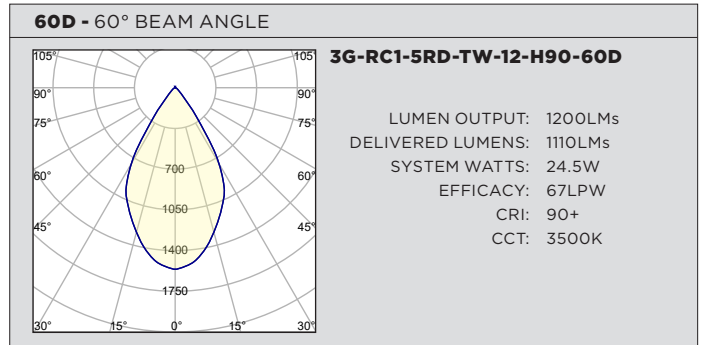

PERFORMANCE CHART BASED ON 20° BEAM

TUNABLE WHITE LUMEN OUTPUT	90+ CRI (2700K)			90+ CRI (3500K)			90+ CRI (6500K)		
	DELIVERED LUMENS	SYSTEM WATTS	EFFICACY (LPW)	DELIVERED LUMENS	SYSTEM WATTS	EFFICACY (LPW)	DELIVERED LUMENS	SYSTEM WATTS	EFFICACY (LPW)
800LMs	N/A	N/A	N/A	N/A	N/A	N/A	N/A	N/A	N/A
1200LMs	1066	16.6	64	1091	16.6	66	1221	16.6	74
2000LMs	1491	24.5	61	1561	24.5	64	1684	24.5	69

PHOTOMETRY