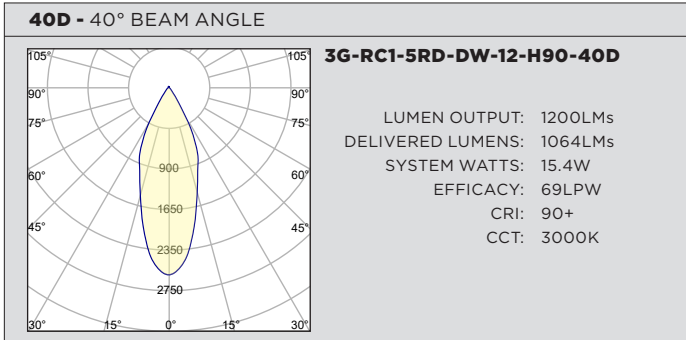

3GD - Warm Dim

3GT - Tunable White

DECEMBER 14, 2023

PERFORMANCE CHART BASED ON 20° BEAM AND 3000K SOURCE

DIM TO WARM LUMEN OUTPUT	90+ CRI (3000K)		
	DELIVERED LUMENS	SYSTEM WATTS	EFFICACY (LPW)
800LMs	N/A	N/A	N/A
1200LMs	1136	15.4	74
2000LMs	1593	23.2	69

PHOTOMETRY

PERFORMANCE CHART BASED ON 20° BEAM

TUNABLE WHITE LUMEN OUTPUT	90+ CRI (2700K)			90+ CRI (3500K)			90+ CRI (6500K)		
	DELIVERED LUMENS	SYSTEM WATTS	EFFICACY (LPW)	DELIVERED LUMENS	SYSTEM WATTS	EFFICACY (LPW)	DELIVERED LUMENS	SYSTEM WATTS	EFFICACY (LPW)
800LMs	N/A	N/A	N/A	N/A	N/A	N/A	N/A	N/A	N/A
1200LMs	1066	16.6	64	1091	16.6	66	1221	16.6	74
2000LMs	1491	24.5	61	1561	24.5	64	1684	24.5	69