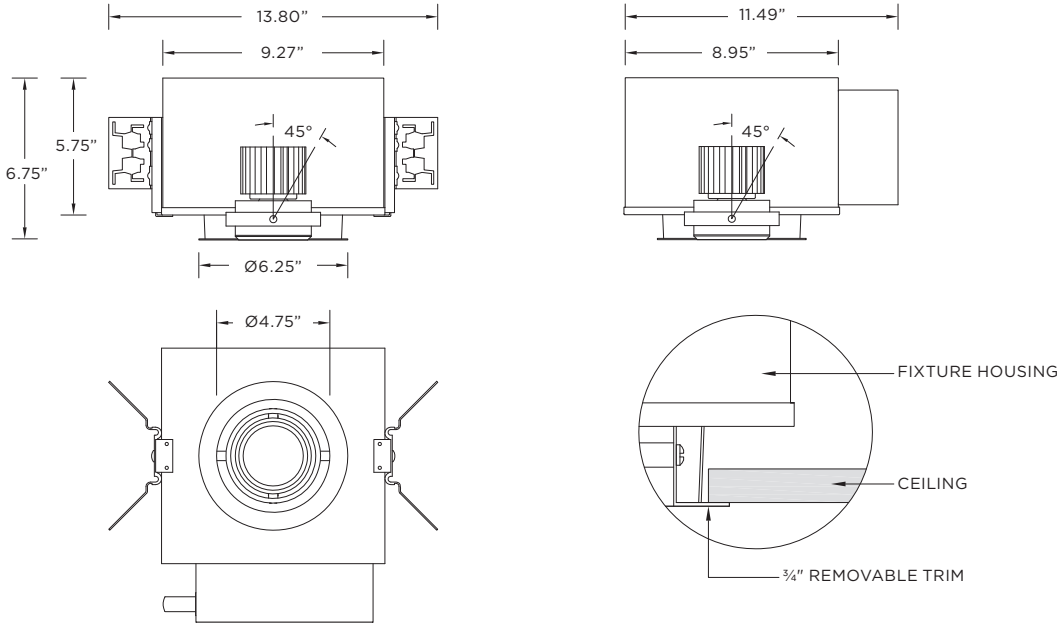

TRIM HOUSING OPTIONS

- **NC** - New Construction (Non-IC)
- **IC** - IC Housing
- **CP** - Chicago Plenum Housing