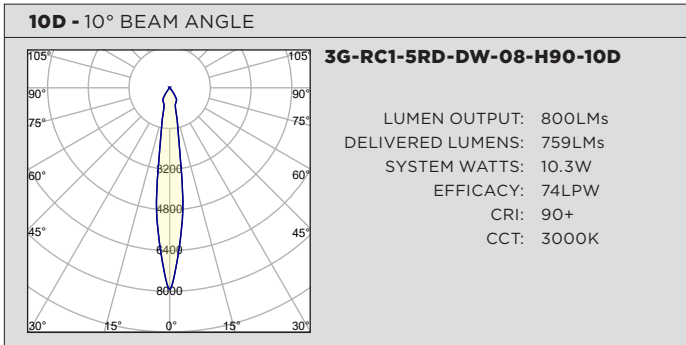

3GD - Warm Dim

3GT - Tunable White

DECEMBER 14, 2023

PERFORMANCE CHART BASED ON 20° BEAM AND 3000K SOURCE

DIM TO WARM LUMEN OUTPUT	90+ CRI (3000K)		
	DELIVERED LUMENS	SYSTEM WATTS	EFFICACY (LPW)
800LMs	N/A	N/A	N/A
1200LMs	1136	15.4	74
2000LMs	1593	23.2	69

PHOTOMETRY

PERFORMANCE CHART BASED ON 20° BEAM

TUNABLE WHITE LUMEN OUTPUT	90+ CRI (2700K)			90+ CRI (3500K)			90+ CRI (6500K)		
	DELIVERED LUMENS	SYSTEM WATTS	EFFICACY (LPW)	DELIVERED LUMENS	SYSTEM WATTS	EFFICACY (LPW)	DELIVERED LUMENS	SYSTEM WATTS	EFFICACY (LPW)
800LMs	N/A	N/A	N/A	N/A	N/A	N/A	N/A	N/A	N/A
1200LMs	1066	16.6	64	1091	16.6	66	1221	16.6	74
2000LMs	1491	24.5	61	1561	24.5	64	1684	24.5	69