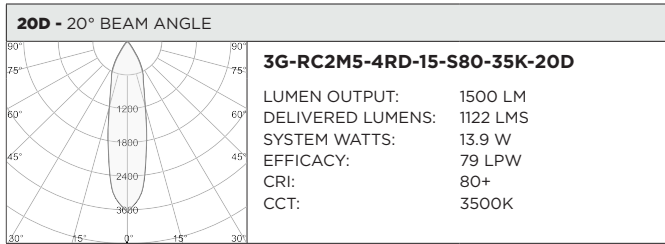

BASED ON 60° BEAM ANGLE AND 3500K SOURCE (PER FIXTURE HEAD)

LUMEN OUTPUT	80+ CRI			90+ CRI			97+ CRI		
	DELIVERED LUMENS	SYSTEM WATTS	EFFICACY (LPW)	DELIVERED LUMENS	SYSTEM WATTS	EFFICACY (LPW)	DELIVERED LUMENS	SYSTEM WATTS	EFFICACY (LPW)
1000LMs	1015	10.2	100	893	10.2	88	833	10.0	82
1500LMs	1400	13.9	101	1232	13.9	89	1148	13.9	83
2200LMs	2194	22.0	100	1931	22.0	88	1799	22.0	82

LUMEN OUTPUT MULTIPLIER: 27K=0.94, 30K=0.97, 35K=1.00, 40K=1.01

HOUSING

New construction, shallow housing and IC housing options available
Housing fabricated in cold rolled steel. Standard black powder coated finish
Maximum ceiling thickness of 1". Consult factory for modifications
Housings are rated for #12 AWG, (4 in, 4 out), 90°C conductors and through branch wiring

TRIM

Features a 3/4" removable trim assembly designed to conceal inner hardware

TRIMLESS

Aluminum mudding flange features a unique reveal that emulates drywall
Integral aluminum blocking support provided to ensure fixture is properly secured within ceiling structure

ADJUSTABILITY

Solid aluminum 50mm double gimbal with dual axis adjustability
Each double gimbal can be locked in place

OPTICS

Regressed LED source for enhanced glare control
Proprietary anodized, aluminum reflectors are field replaceable (20° reflector not interchangeable)
Available in 20°, 40°, 60°, and 90°

WARRANTY

5 Year Warranty on LED and drivers
Manufacturer 1 Year Warranty for defects in material and workmanship under normal use
Ambient temperature at fixture should not exceed 25°C

ELECTRICAL

Standard 0-10V, constant current drivers with 100-1% dimming range and >0.9 power factor
Standard 120/277V universal voltage drivers. Optional 347V, 0-10V drivers
120V Forward Phase/Reverse Phase driver option with 100-1% dimming range
eldoLED 0-10V driver option available with 100-0.01% dimming range
eldoLED DALI and Lutron EcoSystem driver options available with 100-1% dimming range
DMX driver option available with 100-0% dimming range
All drivers are integral and easily accessible through fixture aperture

LED SYSTEM

Citizen LED module (field replaceable)
Color consistency <2 SDCM
Standard (80+ CRI). Optional (90+ and 97+ CRI)
Available in 27K, 30K, 35K, and 40K
L90 >50,000 hours
5 Year Warranty

MOUNTING

Designed for use in drywall, mud-in ceiling applications
Butterfly brackets compatible with 1/2" x 1/2" channel, 1/2", 5/8", 3/4" bar hanger, 1/2" EMT, and furring strips (supplied by others)

LISTING

ETL listed and conforms to UL1598 standard. Certified to CSA22.2 No.250.0.
Rated for indoor dry or damp locations