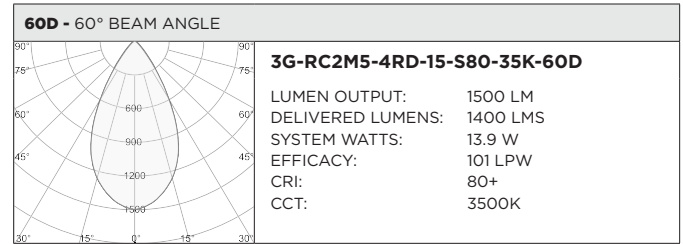

BASED ON 60° BEAM ANGLE AND 3500K SOURCE (PER FIXTURE HEAD)

LUMEN OUTPUT	80+ CRI			90+ CRI			97+ CRI		
	DELIVERED LUMENS	SYSTEM WATTS	EFFICACY (LPW)	DELIVERED LUMENS	SYSTEM WATTS	EFFICACY (LPW)	DELIVERED LUMENS	SYSTEM WATTS	EFFICACY (LPW)
1000LMs	1015	10.2	100	893	10.2	88	833	10.0	82
1500LMs	1400	13.9	101	1232	13.9	89	1148	13.9	83
2200LMs	2194	22.0	100	1931	22.0	88	1799	22.0	82

LUMEN OUTPUT MULTIPLIER: 27K=0.94, 30K=0.97, 35K=1.00, 40K=1.01

HOUSING

New construction, shallow housing and IC housing options available
Housing fabricated in cold rolled steel. Standard black powder coated finish
Maximum ceiling thickness of 1". Consult factory for modifications
Housings are rated for #12 AWG, (4 in, 4 out), 90°C conductors and through branch wiring

TRIM

Features a 3/4" removable trim assembly designed to conceal inner hardware

TRIMLESS

Aluminum mudding flange features a unique reveal that emulates drywall
Integral aluminum blocking support provided to ensure fixture is properly secured within ceiling structure

ADJUSTABILITY

Solid aluminum 50mm double gimbal with dual axis adjustability
Each double gimbal can be locked in place

OPTICS

Regressed LED source for enhanced glare control
Proprietary anodized, aluminum reflectors are field replaceable (20° reflector not interchangeable)
Available in 20°, 40°, 60°, and 90°

WARRANTY

5 Year Warranty on LED and drivers
Manufacturer 1 Year Warranty for defects in material and workmanship under normal use
Ambient temperature at fixture should not exceed 25°C

ELECTRICAL

Standard 0-10V, constant current drivers with 100-1% dimming range and >0.9 power factor
Standard 120/277V universal voltage drivers. Optional 347V, 0-10V drivers
120V Forward Phase/Reverse Phase driver option with 100-1% dimming range
eldoLED 0-10V driver option available with 100-0.01% dimming range
eldoLED DALI and Lutron EcoSystem driver options available with 100-1% dimming range
DMX driver option available with 100-0% dimming range
All drivers are integral and easily accessible through fixture aperture

LED SYSTEM

Citizen LED module (field replaceable)
Color consistency <2 SDCM
Standard (80+ CRI). Optional (90+ and 97+ CRI)
Available in 27K, 30K, 35K, and 40K
L90 >50,000 hours
5 Year Warranty

MOUNTING

Designed for use in drywall, mud-in ceiling applications
Butterfly brackets compatible with 1/2" x 1/2" channel, 1/2", 5/8", 3/4" bar hanger, 1/2" EMT, and furring strips (supplied by others)

LISTING

ETL listed and conforms to UL1598 standard. Certified to CSA22.2 No.250.0.
Rated for indoor dry or damp locations