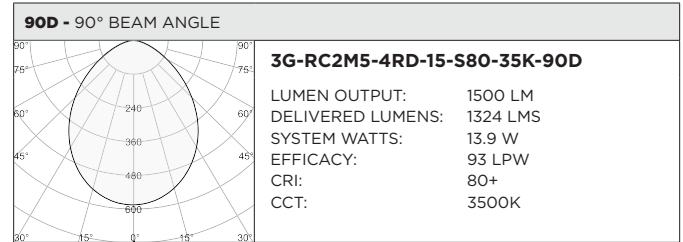

BASED ON 60° BEAM ANGLE AND 3500K SOURCE (PER FIXTURE HEAD)

LUMEN OUTPUT	80+ CRI			90+ CRI			97+ CRI		
	DELIVERED LUMENS	SYSTEM WATTS	EFFICACY (LPW)	DELIVERED LUMENS	SYSTEM WATTS	EFFICACY (LPW)	DELIVERED LUMENS	SYSTEM WATTS	EFFICACY (LPW)
1000LMs	1015	10.2	100	893	10.2	88	833	10.0	82
1500LMs	1400	13.9	101	1232	13.9	89	1148	13.9	83
2200LMs	2194	22.0	100	1931	22.0	88	1799	22.0	82

LUMEN OUTPUT MULTIPLIER: 27K=0.94, 30K=0.97, 35K=1.00, 40K=1.01

HOUSING

New construction, shallow housing and IC housing options available
Housing fabricated in cold rolled steel. Standard black powder coated finish
Maximum ceiling thickness of 1". Consult factory for modifications
Housings are rated for #12 AWG, (4 in, 4 out), 90°C conductors and through branch wiring

TRIM

Features a 3/4" removable trim assembly designed to conceal inner hardware

TRIMLESS

Aluminum mudding flange features a unique reveal that emulates drywall
Integral aluminum blocking support provided to ensure fixture is properly secured within ceiling structure

ADJUSTABILITY

Solid aluminum 50mm double gimbal with dual axis adjustability
Each double gimbal can be locked in place

OPTICS

Regressed LED source for enhanced glare control
Proprietary anodized, aluminum reflectors are field replaceable (20° reflector not interchangeable)
Available in 20°, 40°, 60°, and 90°

WARRANTY

5 Year Warranty on LED and drivers
Manufacturer 1 Year Warranty for defects in material and workmanship under normal use
Ambient temperature at fixture should not exceed 25°C

ELECTRICAL

Standard 0-10V, constant current drivers with 100-1% dimming range and >0.9 power factor
Standard 120/277V universal voltage drivers. Optional 347V, 0-10V drivers
120V Forward Phase/Reverse Phase driver option with 100-1% dimming range
eldoLED 0-10V driver option available with 100-0.01% dimming range
eldoLED DALI and Lutron EcoSystem driver options available with 100-1% dimming range
DMX driver option available with 100-0% dimming range
All drivers are integral and easily accessible through fixture aperture

LED SYSTEM

Citizen LED module (field replaceable)
Color consistency <2 SDCM
Standard (80+ CRI). Optional (90+ and 97+ CRI)
Available in 27K, 30K, 35K, and 40K
L90 >50,000 hours
5 Year Warranty

MOUNTING

Designed for use in drywall, mud-in ceiling applications
Butterfly brackets compatible with 1/2" x 1/2" channel, 1/2", 5/8", 3/4" bar hanger, 1/2" EMT, and furring strips (supplied by others)

LISTING

ETL listed and conforms to UL1598 standard. Certified to CSA22.2 No.250.0.
Rated for indoor dry or damp locations