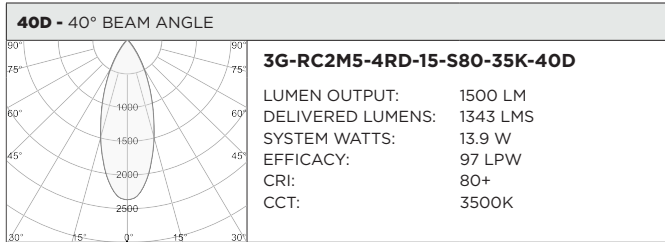

BASED ON 60° BEAM ANGLE AND 3500K SOURCE (PER FIXTURE HEAD)

LUMEN OUTPUT	80+ CRI			90+ CRI			97+ CRI		
	DELIVERED LUMENS	SYSTEM WATTS	EFFICACY (LPW)	DELIVERED LUMENS	SYSTEM WATTS	EFFICACY (LPW)	DELIVERED LUMENS	SYSTEM WATTS	EFFICACY (LPW)
1000LMs	1015	10.2	100	893	10.2	88	833	10.0	82
1500LMs	1400	13.9	101	1232	13.9	89	1148	13.9	83
2200LMs	2194	22.0	100	1931	22.0	88	1799	22.0	82

LUMEN OUTPUT MULTIPLIER: 27K=0.94, 30K=0.97, 35K=1.00, 40K=1.01

HOUSING

New construction, shallow housing and IC housing options available
Housing fabricated in cold rolled steel. Standard black powder coated finish
Maximum ceiling thickness of 1". Consult factory for modifications
Housings are rated for #12 AWG, (4 in, 4 out), 90°C conductors and through branch wiring

TRIM

Features a 3/4" removable trim assembly designed to conceal inner hardware

TRIMLESS

Aluminum mudding flange features a unique reveal that emulates drywall
Integral aluminum blocking support provided to ensure fixture is properly secured within ceiling structure

ADJUSTABILITY

Solid aluminum 50mm double gimbal with dual axis adjustability
Each double gimbal can be locked in place

OPTICS

Regressed LED source for enhanced glare control
Proprietary anodized, aluminum reflectors are field replaceable (20° reflector not interchangeable)
Available in 20°, 40°, 60°, and 90°

WARRANTY

5 Year Warranty on LED and drivers
Manufacturer 1 Year Warranty for defects in material and workmanship under normal use
Ambient temperature at fixture should not exceed 25°C

ELECTRICAL

Standard 0-10V, constant current drivers with 100-1% dimming range and >0.9 power factor
Standard 120/277V universal voltage drivers. Optional 347V, 0-10V drivers
120V Forward Phase/Reverse Phase driver option with 100-1% dimming range
eldoLED 0-10V driver option available with 100-0.01% dimming range
eldoLED DALI and Lutron EcoSystem driver options available with 100-1% dimming range
DMX driver option available with 100-0% dimming range
All drivers are integral and easily accessible through fixture aperture

LED SYSTEM

Citizen LED module (field replaceable)
Color consistency <2 SDCM
Standard (80+ CRI). Optional (90+ and 97+ CRI)
Available in 27K, 30K, 35K, and 40K
L90 >50,000 hours
5 Year Warranty

MOUNTING

Designed for use in drywall, mud-in ceiling applications
Butterfly brackets compatible with 1/2" x 1/2" channel, 1/2", 5/8", 3/4" bar hanger, 1/2" EMT, and furring strips (supplied by others)

LISTING

ETL listed and conforms to UL1598 standard. Certified to CSA22.2 No.250.0.
Rated for indoor dry or damp locations