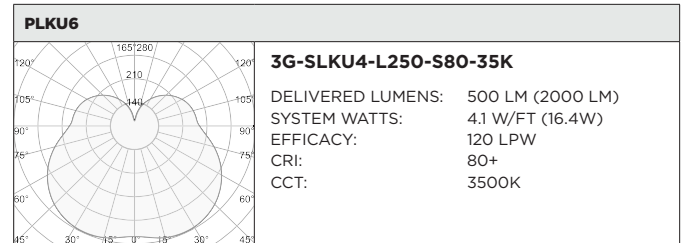

3G-SLKU4

4" LINEAR SURFACE KUBO

Featuring a white sandblasted acrylic diffuser with mitered corners
 Proprietary LED source fully saturates the hand fabricated acrylic
 Evenly illuminated sides with distinctive lines
 LED system with performance up to 128 lumens per watt
 1% dimming standard with several integral driver options

PROJECT:		TYPE:	
CATALOG#:		DATE:	QTY:

CAT. NO	RUN TYPE	LUMEN OUTPUT	CRI	COLOR TEMP	VOLTAGE
3G-SLKU4	S2 - 2'	L250 - 250 LM/FT	S80 - 80+ CRI	27K - 2700K	UNV - 120/277V 347 - 347V ¹
	S3 - 3'	L500 - 500 LM/FT	H90 - 90+ CRI	30K - 3000K	
	S4 - 4'	L750 - 750 LM/FT		35K - 3500K	
	S5 - 5'	L1000 - 1000 LM/FT		40K - 4000K	
	S6 - 6'				
	S7 - 7'				
	S8 - 8'				

BASED ON 80+ CRI AND 3500K SOURCE

LENGTH	DELIVERED LUMENS	SYSTEM WATTS	EFFICACY (LPW)
4'	250	2.0	128
	500	4.1	120
	750	6.5	115
	1000	9.2	109

LUMEN OUTPUT MULTIPLIER: 27K=0.94, 30K=0.97, 35K=1.00, 40K=1.01, 90CRI=0.88