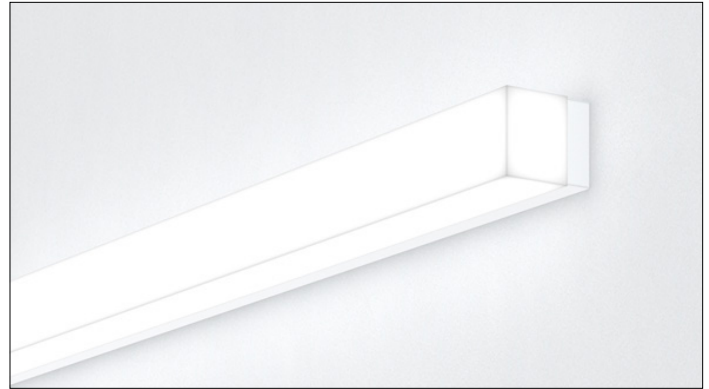

3G-SLKU4

4" LINEAR SURFACE KUBO

Featuring a white sandblasted acrylic diffuser with mitered corners
 Proprietary LED source fully saturates the hand fabricated acrylic
 Evenly illuminated sides with distinctive lines
 LED system with performance up to 128 lumens per watt
 1% dimming standard with several integral driver options

HOUSING

White sandblasted acrylic diffuser with mitered corners
 Fixture collar made from cold rolled steel with powder coated finish
 24 gauge LED reflector with high reflectance white powder coated finish
 Standard polyester powder coated matte white finish. Optional finishes available