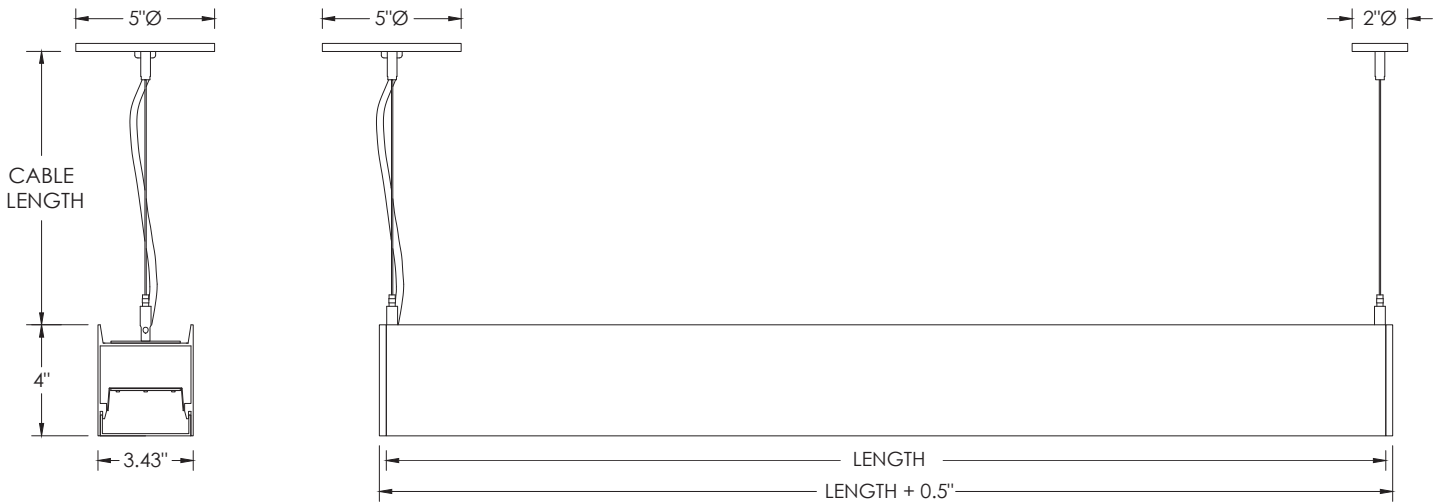

3GQ-4PLI-D

3.5" LINEAR PENDANT
DIRECT

3.5" aperture with one piece extruded aluminum housing
 DLC listed with performance up to 136 lumens per watt
 Individual or continuous runs available (see quickship run chart)
 Direct distribution with lumen outputs ranging from 250lm/ft to 1000lm/ft
 Universal voltage, 0-10V integral drivers with 100-1% dimming range
 Suitable for drywall, grid, wood, and other architectural ceilings
 Extruded acrylic lens with optimal performance and glare control

10 DAY QUICKSHIP
 MAX ORDER SIZE: 400'

PROJECT:		TYPE:	
CATALOG#:		DATE:	QTY:

CAT. NO	LUMEN OUTPUT	CRI	COLOR TEMP	VOLTAGE	DRIVER
3GQ-4PLI-D	D250 - 250 LM/FT D500 - 500 LM/FT D750 - 750 LM/FT D1000 - 1000 LM/FT	S80 - 80+ CRI H90 - 90+ CRI	30K - 3000K 35K - 3500K 40K - 4000K	UNV - 120/277V	DIM - 0-10V (100-1%)

LENS OPTION	FINISH	CABLE LENGTH	RUN TYPE
FL - FLUSH	WH - WHITE BK - BLACK	60 - 60" 120 - 120"	S - _____ (STRAIGHT RUN) * <small>Individual fixtures available in 4', 5', 6' and 8' Continuous runs starting at 10' and 12' Runs longer than 12' available in 4' increments (16', 20', 24' etc)</small>

Refer to standard specification sheets for complete details. Please note that only options shown above qualify for 10 day 3GQ program

LENS OPTION

FL - FLUSH

QUICKSHIP RUN CHART

RUN LENGTH	SECTION LENGTHS	RUN LENGTH	SECTION LENGTHS	RUN LENGTH	SECTION LENGTHS
4'	4'	12'	8'+4'	32'	8'+8'+8'+8'
5'	5'	16'	8'+8'	36'	8'+8'+8'+8'+4'
6'	6'	20'	8'+8'+4'	40'	8'+8'+8'+8'+8'
8'	8'	24'	8'+8'+8'	44'	8'+8'+8'+8'+8'+4'
10'	5'+5'	28'	8'+8'+8'+4'	48'	8'+8'+8'+8'+8'+8'