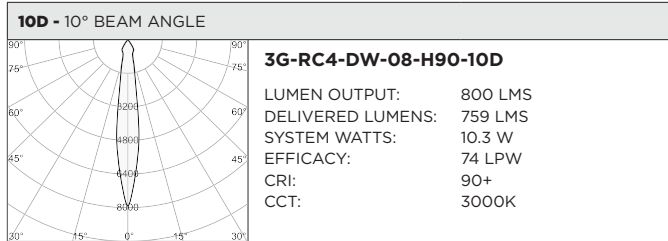

BASED ON 20° BEAM ANGLE AND 3000K (PER FIXTURE HEAD)

LUMEN OUTPUT	90+ CRI		
	DELIVERED LUMENS	SYSTEM WATTS	EFFICACY (LPW)
800LMs	N/A	N/A	N/A
1200LMs	1136	15.4	74
2000LMs	1593	23.2	69