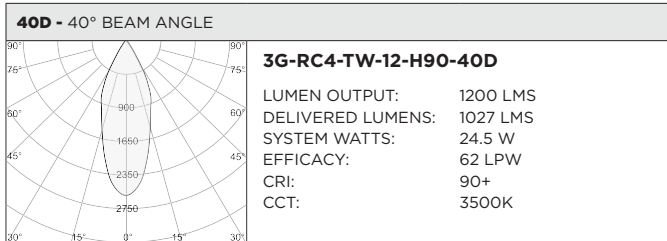

3GD - Warm Dim
3GT - Tunable White

BASED ON 20° BEAM ANGLE AND 3000K (PER FIXTURE HEAD)

LUMEN OUTPUT	90+ CRI		
	DELIVERED LUMENS	SYSTEM WATTS	EFFICACY (LPW)
800LMs	N/A	N/A	N/A
1200LMs	1136	15.4	74
2000LMs	1593	23.2	69

BASED ON 20° BEAM ANGLE (PER FIXTURE HEAD)

LUMEN OUTPUT	90+ CRI (2700K)			90+ CRI (3500K)			90+ CRI (6500K)		
	DELIVERED LUMENS	SYSTEM WATTS	EFFICACY (LPW)	DELIVERED LUMENS	SYSTEM WATTS	EFFICACY (LPW)	DELIVERED LUMENS	SYSTEM WATTS	EFFICACY (LPW)
800LMs	N/A	N/A	N/A	N/A	N/A	N/A	N/A	N/A	N/A
1200LMs	1066	16.6	64	1091	16.6	66	1221	16.6	74
2000LMs	1491	24.5	61	1561	24.5	64	1684	24.5	69