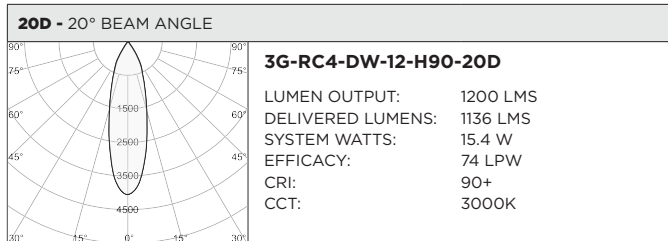

BASED ON 20° BEAM ANGLE AND 3000K (PER FIXTURE HEAD)

LUMEN OUTPUT	90+ CRI		
	DELIVERED LUMENS	SYSTEM WATTS	EFFICACY (LPW)
800LMs	N/A	N/A	N/A
1200LMs	1136	15.4	74
2000LMs	1593	23.2	69