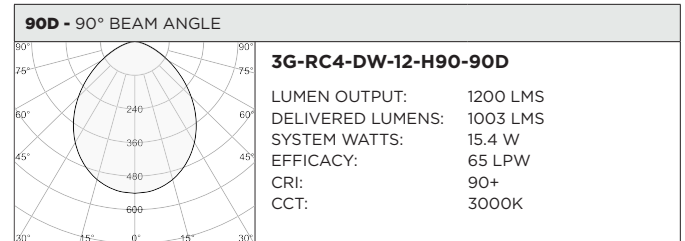

BASED ON 20° BEAM ANGLE AND 3000K (PER FIXTURE HEAD)

LUMEN OUTPUT	90+ CRI		
	DELIVERED LUMENS	SYSTEM WATTS	EFFICACY (LPW)
800LMs	N/A	N/A	N/A
1200LMs	1136	15.4	74
2000LMs	1593	23.2	69