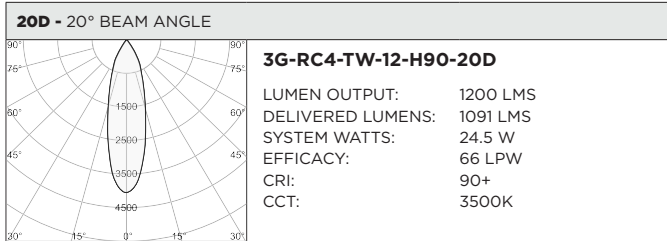

3GD - Warm Dim
3GT - Tunable White

BASED ON 20° BEAM ANGLE AND 3000K (PER FIXTURE HEAD)

LUMEN OUTPUT	90+ CRI		
	DELIVERED LUMENS	SYSTEM WATTS	EFFICACY (LPW)
800LMs	N/A	N/A	N/A
1200LMs	1136	15.4	74
2000LMs	1593	23.2	69

BASED ON 20° BEAM ANGLE (PER FIXTURE HEAD)

LUMEN OUTPUT	90+ CRI (2700K)			90+ CRI (3500K)			90+ CRI (6500K)		
	DELIVERED LUMENS	SYSTEM WATTS	EFFICACY (LPW)	DELIVERED LUMENS	SYSTEM WATTS	EFFICACY (LPW)	DELIVERED LUMENS	SYSTEM WATTS	EFFICACY (LPW)
800LMs	N/A	N/A	N/A	N/A	N/A	N/A	N/A	N/A	N/A
1200LMs	1066	16.6	64	1091	16.6	66	1221	16.6	74
2000LMs	1491	24.5	61	1561	24.5	64	1684	24.5	69