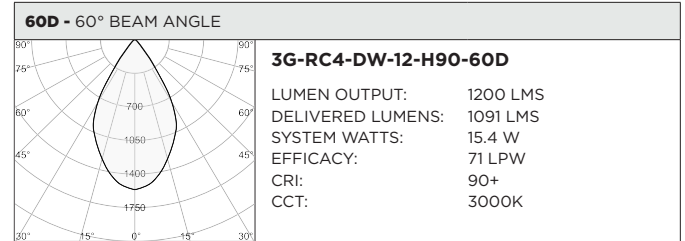

BASED ON 20° BEAM ANGLE AND 3000K (PER FIXTURE HEAD)

LUMEN OUTPUT	90+ CRI		
	DELIVERED LUMENS	SYSTEM WATTS	EFFICACY (LPW)
800LMs	N/A	N/A	N/A
1200LMs	1136	15.4	74
2000LMs	1593	23.2	69