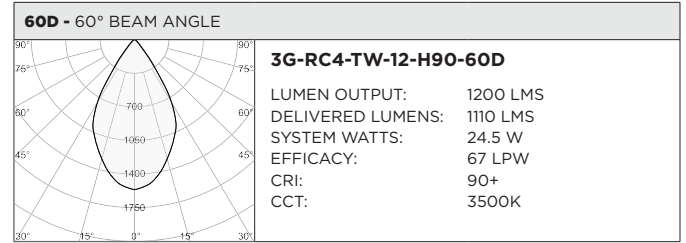

3GD - Warm Dim
3GT - Tunable White

BASED ON 20° BEAM ANGLE AND 3000K (PER FIXTURE HEAD)

LUMEN OUTPUT	90+ CRI		
	DELIVERED LUMENS	SYSTEM WATTS	EFFICACY (LPW)
800LMs	N/A	N/A	N/A
1200LMs	1136	15.4	74
2000LMs	1593	23.2	69

BASED ON 20° BEAM ANGLE (PER FIXTURE HEAD)

LUMEN OUTPUT	90+ CRI (2700K)			90+ CRI (3500K)			90+ CRI (6500K)		
	DELIVERED LUMENS	SYSTEM WATTS	EFFICACY (LPW)	DELIVERED LUMENS	SYSTEM WATTS	EFFICACY (LPW)	DELIVERED LUMENS	SYSTEM WATTS	EFFICACY (LPW)
800LMs	N/A	N/A	N/A	N/A	N/A	N/A	N/A	N/A	N/A
1200LMs	1066	16.6	64	1091	16.6	66	1221	16.6	74
2000LMs	1491	24.5	61	1561	24.5	64	1684	24.5	69