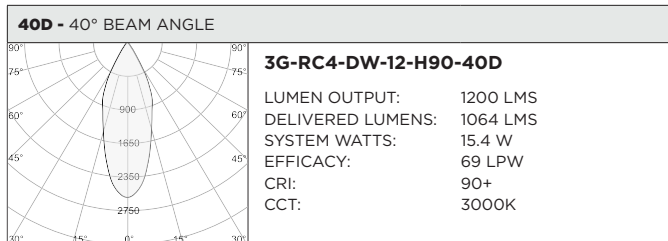

BASED ON 20° BEAM ANGLE AND 3000K (PER FIXTURE HEAD)

LUMEN OUTPUT	90+ CRI		
	DELIVERED LUMENS	SYSTEM WATTS	EFFICACY (LPW)
800LMs	N/A	N/A	N/A
1200LMs	1136	15.4	74
2000LMs	1593	23.2	69