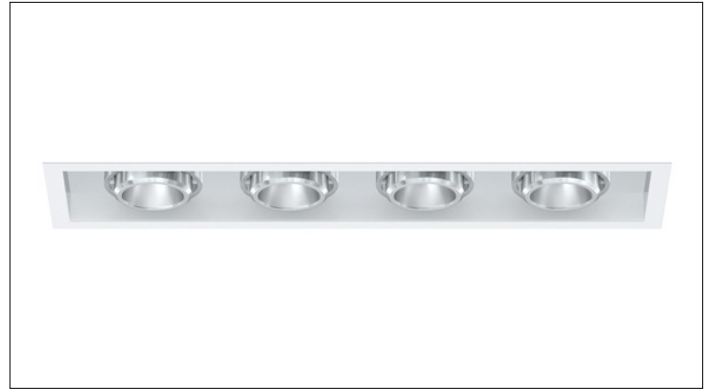

3G LIGHTING

3G-RC4

4 LIGHT MADISON
DYNAMIC WHITE

New construction housing with IC housing option available
Trim fixture designed to conceal internal hardware
Trimless fixture features a proprietary aluminum mudding flange
Machined aluminum double gimbals. Adjustable and lockable
2.75" Regressed LED source for enhanced glare control
Dim to Warm and Tunable White LED options up to 2000lm (90+ CRI)
1% dimming standard with several integral driver options

3GD 3GT

PROJECT:		TYPE:	
CATALOG#:		DATE:	QTY:

CAT. NO	LED SOURCE	LUMEN OUTPUT	CRI	BEAM ANGLE	VOLTAGE
3G-RC4	DW - DIM TO WARM (1800K-3000K) TW - TUNABLE WHITE ¹ (2700K-6500K)	08 - 800 LUMENS 12 - 1200 LUMENS 20 - 2000 LUMENS	H90 - 90+ CRI	10D - 10° 20D - 20° ² 40D - 40° 60D - 60° 90D - 90°	UNV - 120/277V 120 - 120V 347 - 347V ³

TRIM

Features a 3/4" removable trim assembly designed to conceal inner hardware

TRIMLESS

Aluminum mudding flange features a unique reveal that emulates drywall
Integral aluminum blocking support provided to ensure fixture is properly secured within ceiling structure