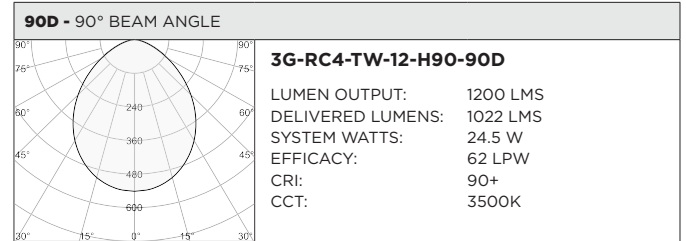

3GD - Warm Dim
3GT - Tunable White

BASED ON 20° BEAM ANGLE AND 3000K (PER FIXTURE HEAD)

LUMEN OUTPUT	90+ CRI		
	DELIVERED LUMENS	SYSTEM WATTS	EFFICACY (LPW)
800LMs	N/A	N/A	N/A
1200LMs	1136	15.4	74
2000LMs	1593	23.2	69

BASED ON 20° BEAM ANGLE (PER FIXTURE HEAD)

LUMEN OUTPUT	90+ CRI (2700K)			90+ CRI (3500K)			90+ CRI (6500K)		
	DELIVERED LUMENS	SYSTEM WATTS	EFFICACY (LPW)	DELIVERED LUMENS	SYSTEM WATTS	EFFICACY (LPW)	DELIVERED LUMENS	SYSTEM WATTS	EFFICACY (LPW)
800LMs	N/A	N/A	N/A	N/A	N/A	N/A	N/A	N/A	N/A
1200LMs	1066	16.6	64	1091	16.6	66	1221	16.6	74
2000LMs	1491	24.5	61	1561	24.5	64	1684	24.5	69