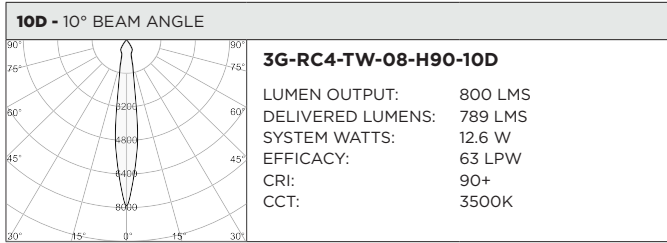

3GD - Warm Dim
3GT - Tunable White

BASED ON 20° BEAM ANGLE AND 3000K (PER FIXTURE HEAD)

LUMEN OUTPUT	90+ CRI		
	DELIVERED LUMENS	SYSTEM WATTS	EFFICACY (LPW)
800LMs	N/A	N/A	N/A
1200LMs	1136	15.4	74
2000LMs	1593	23.2	69

BASED ON 20° BEAM ANGLE (PER FIXTURE HEAD)

LUMEN OUTPUT	90+ CRI (2700K)			90+ CRI (3500K)			90+ CRI (6500K)		
	DELIVERED LUMENS	SYSTEM WATTS	EFFICACY (LPW)	DELIVERED LUMENS	SYSTEM WATTS	EFFICACY (LPW)	DELIVERED LUMENS	SYSTEM WATTS	EFFICACY (LPW)
800LMs	N/A	N/A	N/A	N/A	N/A	N/A	N/A	N/A	N/A
1200LMs	1066	16.6	64	1091	16.6	66	1221	16.6	74
2000LMs	1491	24.5	61	1561	24.5	64	1684	24.5	69