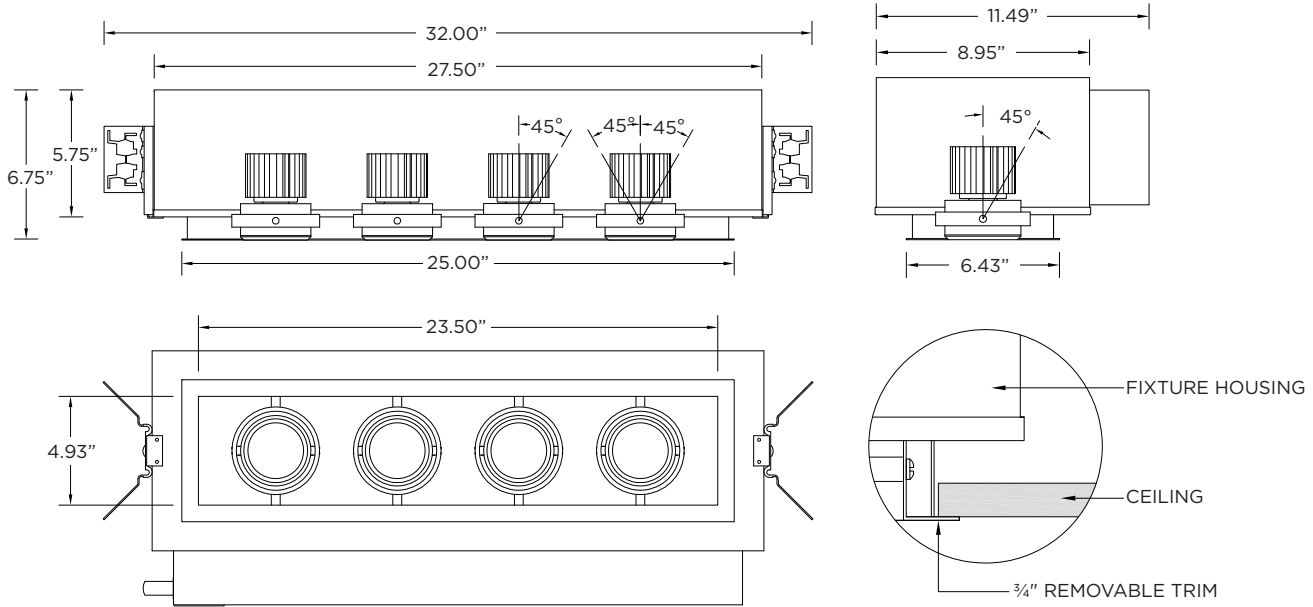

TRIM HOUSING OPTIONS

- **NC** - NEW CONSTRUCTION (NON-IC)
- **IC** - IC HOUSING
- **CP** - CHICAGO PLENUM HOUSING