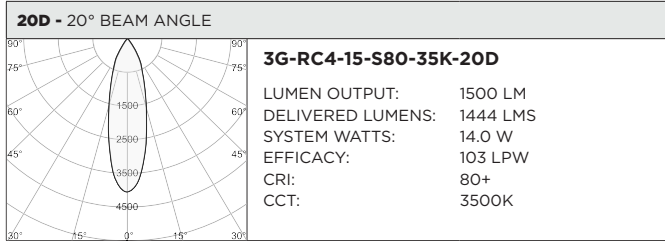

BASED ON 20° BEAM ANGLE AND 3500K SOURCE (PER FIXTURE HEAD)

LUMEN OUTPUT	80+ CRI			90+ CRI			97+ CRI		
	DELIVERED LUMENS	SYSTEM WATTS	EFFICACY (LPW)	DELIVERED LUMENS	SYSTEM WATTS	EFFICACY (LPW)	DELIVERED LUMENS	SYSTEM WATTS	EFFICACY (LPW)
1000LMs	1080	10.3	105	951	10.3	92	886	10.3	86
1500LMs	1444	14.0	103	1271	14.0	91	1184	14.0	85
2200LMs	2089	22.0	95	1838	22.0	84	1713	22.0	78
3000LMs	2815	31.3	90	2477	31.3	79	2308	31.3	74
4000LMs	3958	43.0	92	3483	43.0	81	N/A	N/A	N/A

LUMEN OUTPUT MULTIPLIER: 27K=0.94, 30K=0.97, 35K=1.00, 40K=1.01