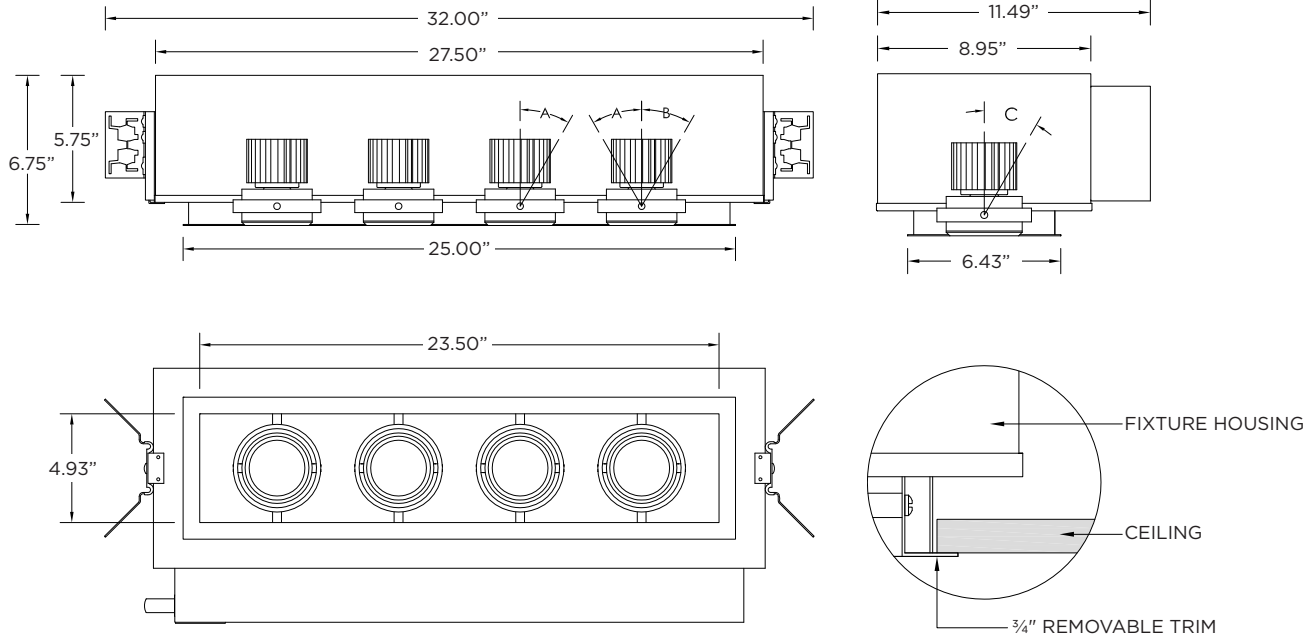

TRIM HOUSING OPTIONS

- **NC** - NEW CONSTRUCTION (NON-IC)
- **IC** - IC HOUSING (2200LM MAX)
- **CP** - CHICAGO PLENUM HOUSING

LUMEN OUTPUT	A	B	C
Up to 1500lm	45°	45°	45°
2200lm/3000lm	35°	45°	35°
4000lm	20°	45°	30°