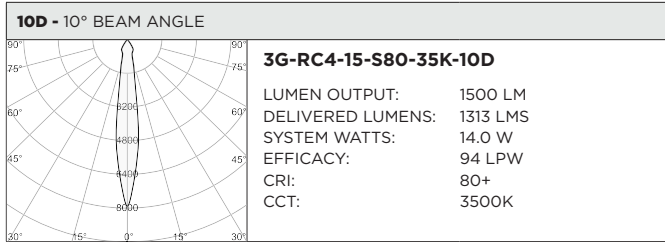

BASED ON 20° BEAM ANGLE AND 3500K SOURCE (PER FIXTURE HEAD)

LUMEN OUTPUT	80+ CRI			90+ CRI			97+ CRI		
	DELIVERED LUMENS	SYSTEM WATTS	EFFICACY (LPW)	DELIVERED LUMENS	SYSTEM WATTS	EFFICACY (LPW)	DELIVERED LUMENS	SYSTEM WATTS	EFFICACY (LPW)
1000LMs	1080	10.3	105	951	10.3	92	886	10.3	86
1500LMs	1444	14.0	103	1271	14.0	91	1184	14.0	85
2200LMs	2089	22.0	95	1838	22.0	84	1713	22.0	78
3000LMs	2815	31.3	90	2477	31.3	79	2308	31.3	74
4000LMs	3958	43.0	92	3483	43.0	81	N/A	N/A	N/A

LUMEN OUTPUT MULTIPLIER: 27K=0.94, 30K=0.97, 35K=1.00, 40K=1.01