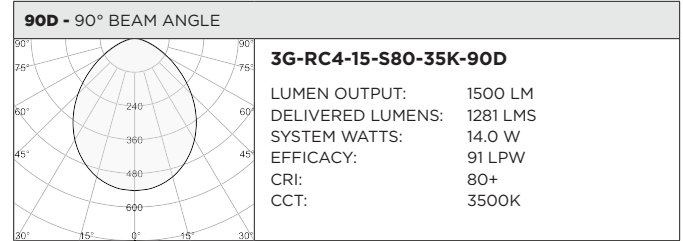

BASED ON 20° BEAM ANGLE AND 3500K SOURCE (PER FIXTURE HEAD)

LUMEN OUTPUT	80+ CRI			90+ CRI			97+ CRI		
	DELIVERED LUMENS	SYSTEM WATTS	EFFICACY (LPW)	DELIVERED LUMENS	SYSTEM WATTS	EFFICACY (LPW)	DELIVERED LUMENS	SYSTEM WATTS	EFFICACY (LPW)
1000LMs	1080	10.3	105	951	10.3	92	886	10.3	86
1500LMs	1444	14.0	103	1271	14.0	91	1184	14.0	85
2200LMs	2089	22.0	95	1838	22.0	84	1713	22.0	78
3000LMs	2815	31.3	90	2477	31.3	79	2308	31.3	74
4000LMs	3958	43.0	92	3483	43.0	81	N/A	N/A	N/A

LUMEN OUTPUT MULTIPLIER: 27K=0.94, 30K=0.97, 35K=1.00, 40K=1.01