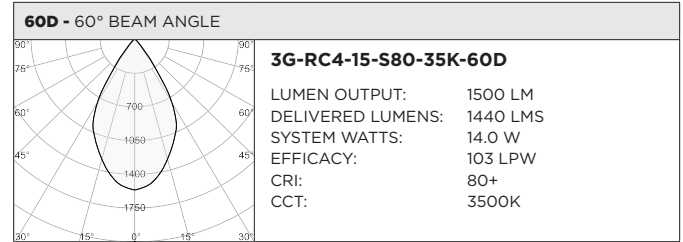

BASED ON 20° BEAM ANGLE AND 3500K SOURCE (PER FIXTURE HEAD)

LUMEN OUTPUT	80+ CRI			90+ CRI			97+ CRI		
	DELIVERED LUMENS	SYSTEM WATTS	EFFICACY (LPW)	DELIVERED LUMENS	SYSTEM WATTS	EFFICACY (LPW)	DELIVERED LUMENS	SYSTEM WATTS	EFFICACY (LPW)
1000LMs	1080	10.3	105	951	10.3	92	886	10.3	86
1500LMs	1444	14.0	103	1271	14.0	91	1184	14.0	85
2200LMs	2089	22.0	95	1838	22.0	84	1713	22.0	78
3000LMs	2815	31.3	90	2477	31.3	79	2308	31.3	74
4000LMs	3958	43.0	92	3483	43.0	81	N/A	N/A	N/A

LUMEN OUTPUT MULTIPLIER: 27K=0.94, 30K=0.97, 35K=1.00, 40K=1.01