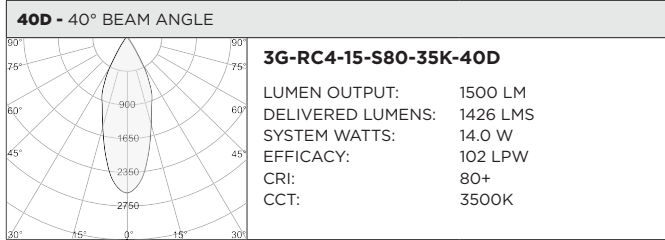

BASED ON 20° BEAM ANGLE AND 3500K SOURCE (PER FIXTURE HEAD)

LUMEN OUTPUT	80+ CRI			90+ CRI			97+ CRI		
	DELIVERED LUMENS	SYSTEM WATTS	EFFICACY (LPW)	DELIVERED LUMENS	SYSTEM WATTS	EFFICACY (LPW)	DELIVERED LUMENS	SYSTEM WATTS	EFFICACY (LPW)
1000LMs	1080	10.3	105	951	10.3	92	886	10.3	86
1500LMs	1444	14.0	103	1271	14.0	91	1184	14.0	85
2200LMs	2089	22.0	95	1838	22.0	84	1713	22.0	78
3000LMs	2815	31.3	90	2477	31.3	79	2308	31.3	74
4000LMs	3958	43.0	92	3483	43.0	81	N/A	N/A	N/A

LUMEN OUTPUT MULTIPLIER: 27K=0.94, 30K=0.97, 35K=1.00, 40K=1.01