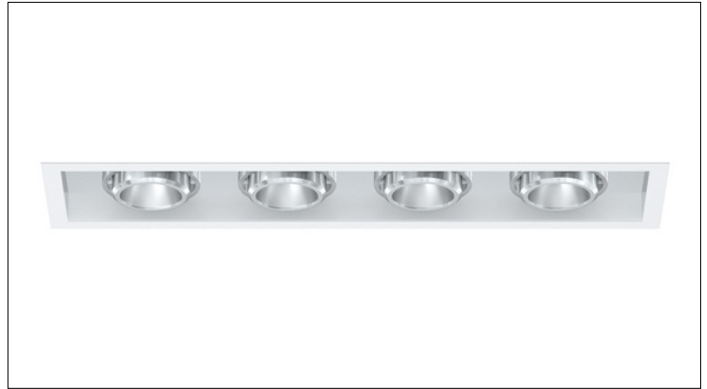

3G-RC4

4 LIGHT MADISON
TRIM & TRIMLESS

New construction housing with IC housing option available
Trim fixture designed to conceal internal hardware
Trimless fixture features a proprietary aluminum mudding flange
Machined aluminum double gimbals. Adjustable and lockable
Regressed LED source for enhanced glare control
Lumen range up to 4000lm (80+, 90+, and 97+ CRI options)
1% dimming standard with several integral driver options

PROJECT:		TYPE:	
CATALOG#:		DATE:	QTY:

CAT. NO	LUMEN OUTPUT	CRI	COLOR TEMP	BEAM ANGLE	VOLTAGE
3G-RC4	10 - 1000 LUMENS	S80 - 80+ CRI ¹	27K - 2700K	10D - 10° ²	UNV - 120/277V
	15 - 1500 LUMENS	H90 - 90+ CRI	30K - 3000K	20D - 20°	120 - 120V
	22 - 2200 LUMENS	H97 - 97+ CRI ¹	35K - 3500K	40D - 40°	347 - 347V ³
	30 - 3000 LUMENS		40K - 4000K	60D - 60°	
	40 - 4000 LUMENS			90D - 90° *	

TRIM

Features a 3/4" removable trim assembly designed to conceal inner hardware

TRIMLESS

Aluminum mudding flange features a unique reveal that emulates drywall
Integral aluminum blocking support provided to ensure fixture is properly secured within ceiling structure