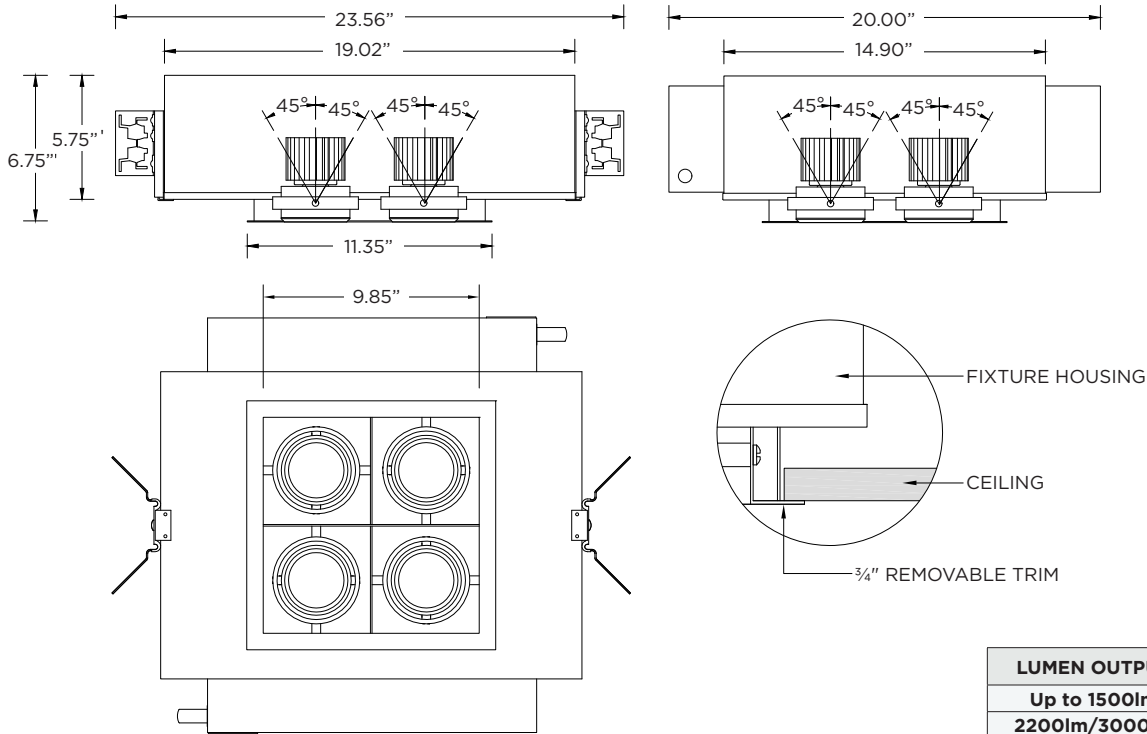

TRIM HOUSING OPTIONS

LUMEN OUTPUT	A	B	C
Up to 1500lm	45°	45°	45°
2200lm/3000lm	35°	45°	35°
4000lm	20°	45°	30°