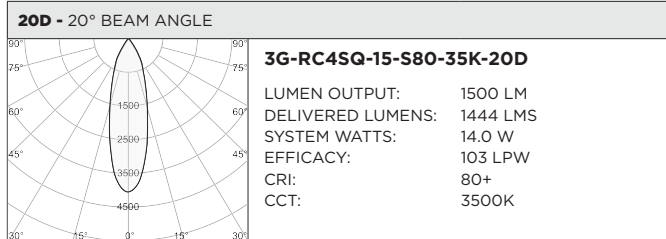

BASED ON 20° BEAM ANGLE AND 3500K SOURCE (PER FIXTURE HEAD)

LUMEN OUTPUT	80+ CRI			90+ CRI			97+ CRI		
	DELIVERED LUMENS	SYSTEM WATTS	EFFICACY (LPW)	DELIVERED LUMENS	SYSTEM WATTS	EFFICACY (LPW)	DELIVERED LUMENS	SYSTEM WATTS	EFFICACY (LPW)
1000LMs	1080	10.3	105	951	10.3	92	886	10.3	86
1500LMs	1444	14.0	103	1271	14.0	91	1184	14.0	85
2200LMs	2089	22.0	95	1838	22.0	84	1713	22.0	78
3000LMs	2815	31.3	90	2477	31.3	79	2308	31.3	74
4000LMs	3958	43.0	92	3483	43.0	81	N/A	N/A	N/A

LUMEN OUTPUT MULTIPLIER: 27K=0.94, 30K=0.97, 35K=1.00, 40K=1.01