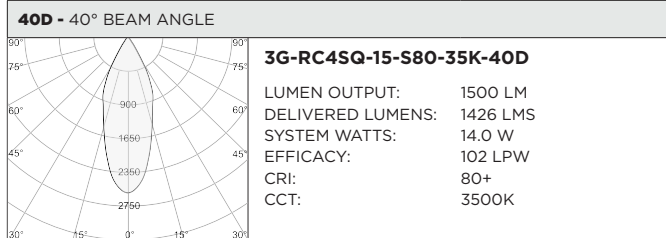

BASED ON 20° BEAM ANGLE AND 3500K SOURCE (PER FIXTURE HEAD)

LUMEN OUTPUT	80+ CRI			90+ CRI			97+ CRI		
	DELIVERED LUMENS	SYSTEM WATTS	EFFICACY (LPW)	DELIVERED LUMENS	SYSTEM WATTS	EFFICACY (LPW)	DELIVERED LUMENS	SYSTEM WATTS	EFFICACY (LPW)
1000LMs	1080	10.3	105	951	10.3	92	886	10.3	86
1500LMs	1444	14.0	103	1271	14.0	91	1184	14.0	85
2200LMs	2089	22.0	95	1838	22.0	84	1713	22.0	78
3000LMs	2815	31.3	90	2477	31.3	79	2308	31.3	74
4000LMs	3958	43.0	92	3483	43.0	81	N/A	N/A	N/A

LUMEN OUTPUT MULTIPLIER: 27K=0.94, 30K=0.97, 35K=1.00, 40K=1.01