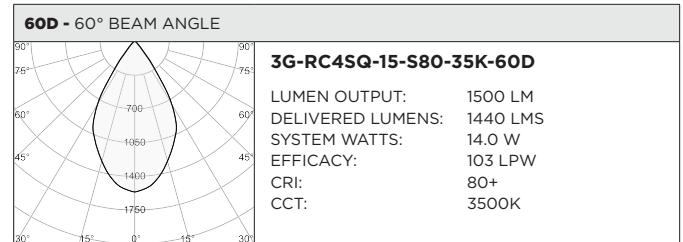

BASED ON 20° BEAM ANGLE AND 3500K SOURCE (PER FIXTURE HEAD)

LUMEN OUTPUT	80+ CRI			90+ CRI			97+ CRI		
	DELIVERED LUMENS	SYSTEM WATTS	EFFICACY (LPW)	DELIVERED LUMENS	SYSTEM WATTS	EFFICACY (LPW)	DELIVERED LUMENS	SYSTEM WATTS	EFFICACY (LPW)
1000LMs	1080	10.3	105	951	10.3	92	886	10.3	86
1500LMs	1444	14.0	103	1271	14.0	91	1184	14.0	85
2200LMs	2089	22.0	95	1838	22.0	84	1713	22.0	78
3000LMs	2815	31.3	90	2477	31.3	79	2308	31.3	74
4000LMs	3958	43.0	92	3483	43.0	81	N/A	N/A	N/A

LUMEN OUTPUT MULTIPLIER: 27K=0.94, 30K=0.97, 35K=1.00, 40K=1.01