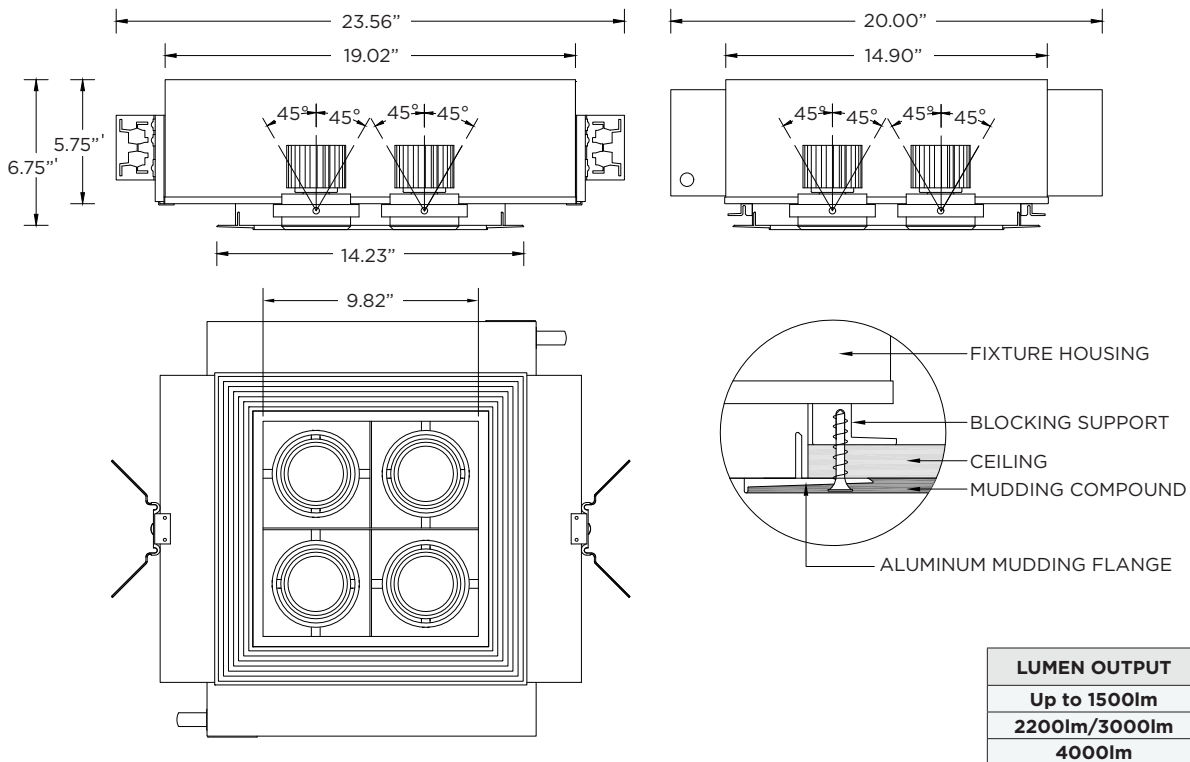

TRIMLESS HOUSING OPTIONS

LUMEN OUTPUT	A	B	C
Up to 1500lm	45°	45°	45°
2200lm/3000lm	35°	45°	35°
4000lm	20°	45°	30°