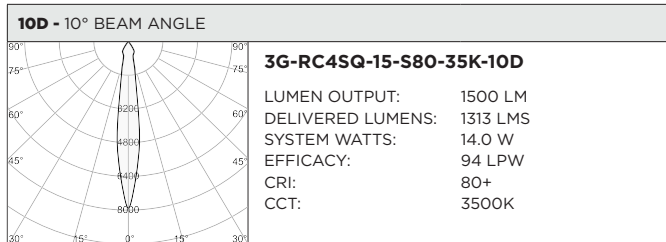

BASED ON 20° BEAM ANGLE AND 3500K SOURCE (PER FIXTURE HEAD)

LUMEN OUTPUT	80+ CRI			90+ CRI			97+ CRI		
	DELIVERED LUMENS	SYSTEM WATTS	EFFICACY (LPW)	DELIVERED LUMENS	SYSTEM WATTS	EFFICACY (LPW)	DELIVERED LUMENS	SYSTEM WATTS	EFFICACY (LPW)
1000LMs	1080	10.3	105	951	10.3	92	886	10.3	86
1500LMs	1444	14.0	103	1271	14.0	91	1184	14.0	85
2200LMs	2089	22.0	95	1838	22.0	84	1713	22.0	78
3000LMs	2815	31.3	90	2477	31.3	79	2308	31.3	74
4000LMs	3958	43.0	92	3483	43.0	81	N/A	N/A	N/A

LUMEN OUTPUT MULTIPLIER: 27K=0.94, 30K=0.97, 35K=1.00, 40K=1.01