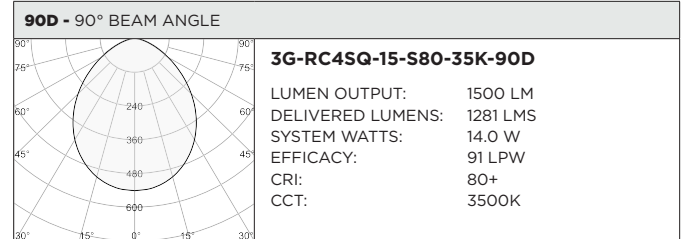

BASED ON 20° BEAM ANGLE AND 3500K SOURCE (PER FIXTURE HEAD)

LUMEN OUTPUT	80+ CRI			90+ CRI			97+ CRI		
	DELIVERED LUMENS	SYSTEM WATTS	EFFICACY (LPW)	DELIVERED LUMENS	SYSTEM WATTS	EFFICACY (LPW)	DELIVERED LUMENS	SYSTEM WATTS	EFFICACY (LPW)
1000LMs	1080	10.3	105	951	10.3	92	886	10.3	86
1500LMs	1444	14.0	103	1271	14.0	91	1184	14.0	85
2200LMs	2089	22.0	95	1838	22.0	84	1713	22.0	78
3000LMs	2815	31.3	90	2477	31.3	79	2308	31.3	74
4000LMs	3958	43.0	92	3483	43.0	81	N/A	N/A	N/A

LUMEN OUTPUT MULTIPLIER: 27K=0.94, 30K=0.97, 35K=1.00, 40K=1.01