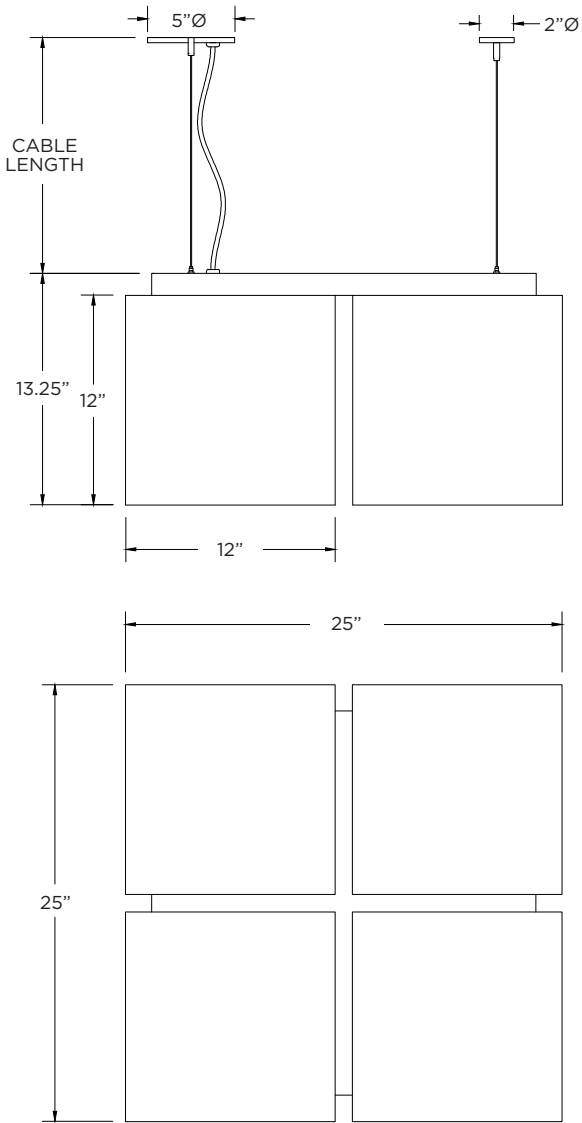

MOUNTING

GRID POWER FEED

GRID NON POWER FEED

DRYWALL POWER FEED

DRYWALL NON POWER FEED