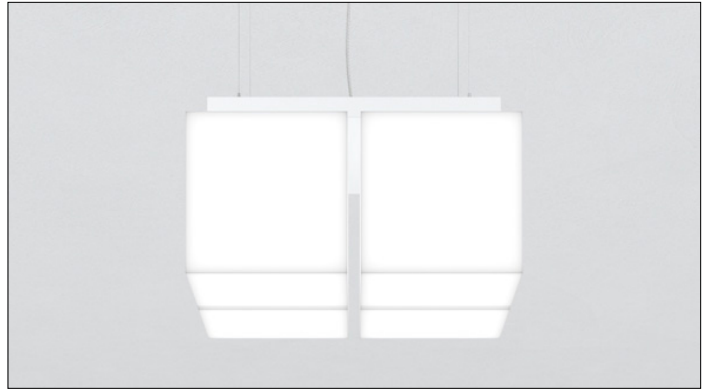

3G-PKU1222

12" MULTIPLE SQUARE
PENDANT KUBO

Featuring a white sandblasted acrylic diffuser with mitered corners
Proprietary LED source fully saturates the hand fabricated acrylic
Evenly illuminated sides with distinctive lines
Standard and high lumen output options
Adjustable aircraft cable suspension
1% dimming standard with several driver options

PRELIMINARY

LUMEN OUTPUT MULTIPLIER: 27K=0.94, 30K=0.97, 35K=1.00, 40K=1.01

HOUSING

White sandblasted acrylic diffuser with mitered corners
 Fixture collar made from cold rolled steel with powder coated finish
 24 gauge LED reflector with high reflectance white powder coated finish
 Standard polyester powder coated matte white finish. Optional finishes available