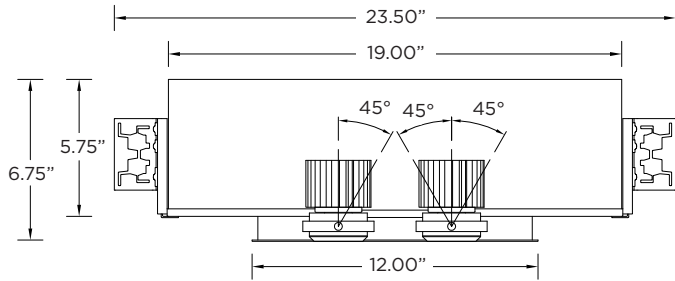

TRIM HOUSING OPTIONS

NC - NEW CONSTRUCTION (NON-IC)

IC - IC HOUSING

CP - CHICAGO PLENUM HOUSING