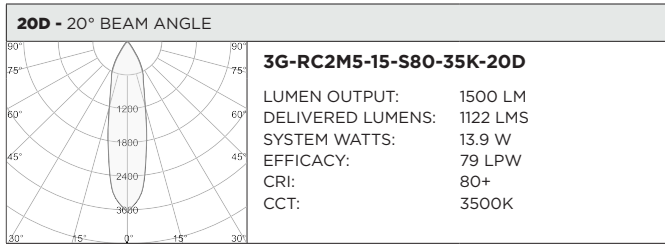

BASED ON 60° BEAM ANGLE AND 3500K SOURCE (PER FIXTURE HEAD)

LUMEN OUTPUT	80+ CRI			90+ CRI			97+ CRI		
	DELIVERED LUMENS	SYSTEM WATTS	EFFICACY (LPW)	DELIVERED LUMENS	SYSTEM WATTS	EFFICACY (LPW)	DELIVERED LUMENS	SYSTEM WATTS	EFFICACY (LPW)
1000LMs	1015	10.2	100	893	10.2	88	833	10.0	82
1500LMs	1400	13.9	101	1232	13.9	89	1148	13.9	83
2200LMs	2194	22.0	100	1931	22.0	88	1799	22.0	82

LUMEN OUTPUT MULTIPLIER: 27K=0.94, 30K=0.97, 35K=1.00, 40K=1.01

HOUSING

New construction, shallow housing and IC housing options available
Housing fabricated in cold rolled steel. Standard black powder coated finish
Maximum ceiling thickness of 1". Consult factory for modifications
All housing options designed to be easily converted in field to trim or trimless with minimal components
Housings are rated for #12 AWG, (4 in, 4 out), 90°C conductors and through branch wiring

TRIM

Features a 3/4" removable trim assembly designed to conceal inner hardware

TRIMLESS

Aluminum mudding flange features a unique reveal that emulates drywall
Integral aluminum blocking support provided to ensure fixture is properly secured within ceiling structure

ADJUSTABILITY

Solid aluminum 50mm double gimbal with dual axis adjustability
Each double gimbal can be locked in place

OPTICS

Regressed LED source for enhanced glare control
Proprietary anodized, aluminum reflectors are field replaceable (20° reflector not interchangeable)
Available in 20°, 40°, 60°, and 90°

WARRANTY

5 Year Warranty on LED and drivers
Manufacturer 1 Year Warranty for defects in material and workmanship under normal use
Ambient temperature at fixture should not exceed 25°C

ELECTRICAL

Standard 0-10V, constant current drivers with 100-1% dimming range and >0.9 power factor
Standard 120/277V universal voltage drivers. Optional 347V, 0-10V drivers
120V Forward Phase/Reverse Phase driver option with 100-1% dimming range
eldoLED 0-10V driver option available with 100-0.01% dimming range
eldoLED DALI and Lutron EcoSystem driver options available with 100-1% dimming range
DMX driver option available with 100-0% dimming range
All drivers are integral and easily accessible through fixture aperture

LED SYSTEM

Citizen LED module (field replaceable)
Color consistency <2 SDCM
Standard (80+ CRI). Optional (90+ and 97+ CRI)
Available in 27K, 30K, 35K, and 40K
L90 >50,000 hours
5 Year Warranty

MOUNTING

Trim fixture designed for use in drywall, wood, acoustic ceiling tiles, and other architectural ceiling materials
Trimless fixture designed for use in drywall, mud-in ceiling applications
Butterfly brackets compatible with 1/2" x 1/2" channel, 1/2", 5/8", 3/4" bar hanger, 1/2" EMT, and furring strips (supplied by others)

LISTING

ETL listed and conforms to UL1598 standard. Certified to CSA22.2 No.250.0.
Rated for indoor dry or damp locations