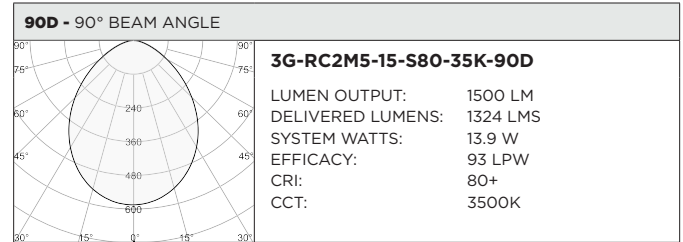

BASED ON 60° BEAM ANGLE AND 3500K SOURCE (PER FIXTURE HEAD)

LUMEN OUTPUT	80+ CRI			90+ CRI			97+ CRI		
	DELIVERED LUMENS	SYSTEM WATTS	EFFICACY (LPW)	DELIVERED LUMENS	SYSTEM WATTS	EFFICACY (LPW)	DELIVERED LUMENS	SYSTEM WATTS	EFFICACY (LPW)
1000LMs	1015	10.2	100	893	10.2	88	833	10.0	82
1500LMs	1400	13.9	101	1232	13.9	89	1148	13.9	83
2200LMs	2194	22.0	100	1931	22.0	88	1799	22.0	82

LUMEN OUTPUT MULTIPLIER: 27K=0.94, 30K=0.97, 35K=1.00, 40K=1.01

HOUSING

New construction, shallow housing and IC housing options available
Housing fabricated in cold rolled steel. Standard black powder coated finish
Maximum ceiling thickness of 1". Consult factory for modifications
All housing options designed to be easily converted in field to trim or trimless with minimal components
Housings are rated for #12 AWG, (4 in, 4 out), 90°C conductors and through branch wiring

TRIM

Features a 3/4" removable trim assembly designed to conceal inner hardware

TRIMLESS

Aluminum mudding flange features a unique reveal that emulates drywall
Integral aluminum blocking support provided to ensure fixture is properly secured within ceiling structure

ADJUSTABILITY

Solid aluminum 50mm double gimbal with dual axis adjustability
Each double gimbal can be locked in place

OPTICS

Regressed LED source for enhanced glare control
Proprietary anodized, aluminum reflectors are field replaceable (20° reflector not interchangeable)
Available in 20°, 40°, 60°, and 90°

WARRANTY

5 Year Warranty on LED and drivers
Manufacturer 1 Year Warranty for defects in material and workmanship under normal use
Ambient temperature at fixture should not exceed 25°C

ELECTRICAL

Standard 0-10V, constant current drivers with 100-1% dimming range and >0.9 power factor
Standard 120/277V universal voltage drivers. Optional 347V, 0-10V drivers
120V Forward Phase/Reverse Phase driver option with 100-1% dimming range
eldoLED 0-10V driver option available with 100-0.01% dimming range
eldoLED DALI and Lutron EcoSystem driver options available with 100-1% dimming range
DMX driver option available with 100-0% dimming range
All drivers are integral and easily accessible through fixture aperture

LED SYSTEM

Citizen LED module (field replaceable)
Color consistency <2 SDCM
Standard (80+ CRI). Optional (90+ and 97+ CRI)
Available in 27K, 30K, 35K, and 40K
L90 >50,000 hours
5 Year Warranty

MOUNTING

Trim fixture designed for use in drywall, wood, acoustic ceiling tiles, and other architectural ceiling materials
Trimless fixture designed for use in drywall, mud-in ceiling applications
Butterfly brackets compatible with 1/2" x 1/2" channel, 1/2", 5/8", 3/4" bar hanger, 1/2" EMT, and furring strips (supplied by others)

LISTING

ETL listed and conforms to UL1598 standard. Certified to CSA22.2 No.250.0.
Rated for indoor dry or damp locations