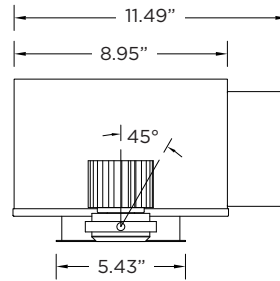

TRIM HOUSING OPTIONS

NC - NEW CONSTRUCTION (NON-IC)

IC - IC HOUSING

CP - CHICAGO PLENUM HOUSING