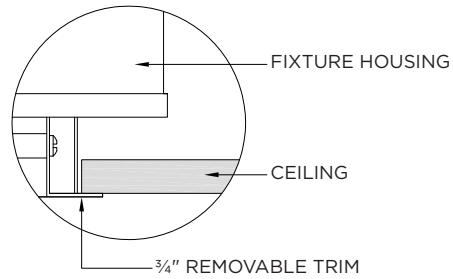

Trim fixture designed for use in drywall, wood, acoustic ceiling tiles, and other architectural ceiling materials
 Trimless fixture designed for use in drywall, mud-in ceiling applications
 Butterfly brackets compatible with 1/2" x 1/2" channel, 1/2", 5/8", 3/4" bar hanger, 1/2" EMT, and furring strips (supplied by others)

LISTING

ETL listed and conforms to UL1598 standard. Certified to CSA22.2 No.250.0.
 Rated for indoor dry or damp locations

TRIM HOUSING OPTIONS

NC - NEW CONSTRUCTION (NON-IC)

IC - IC HOUSING

CP - CHICAGO PLENUM HOUSING

TRIMLESS HOUSING OPTIONS

NC - NEW CONSTRUCTION (NON-IC)

IC - IC HOUSING (2200LM MAX)

CP - CHICAGO PLENUM HOUSING