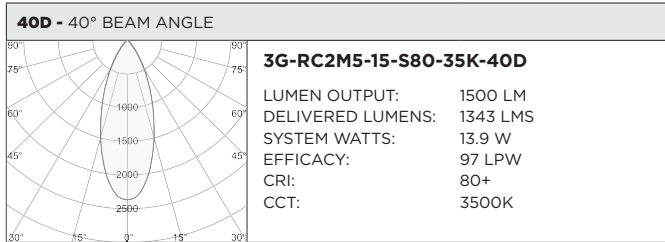

BASED ON 60° BEAM ANGLE AND 3500K SOURCE (PER FIXTURE HEAD)

LUMEN OUTPUT	80+ CRI			90+ CRI			97+ CRI		
	DELIVERED LUMENS	SYSTEM WATTS	EFFICACY (LPW)	DELIVERED LUMENS	SYSTEM WATTS	EFFICACY (LPW)	DELIVERED LUMENS	SYSTEM WATTS	EFFICACY (LPW)
1000LMs	1015	10.2	100	893	10.2	88	833	10.0	82
1500LMs	1400	13.9	101	1232	13.9	89	1148	13.9	83
2200LMs	2194	22.0	100	1931	22.0	88	1799	22.0	82

LUMEN OUTPUT MULTIPLIER: 27K=0.94, 30K=0.97, 35K=1.00, 40K=1.01

HOUSING

New construction, shallow housing and IC housing options available
Housing fabricated in cold rolled steel. Standard black powder coated finish
Maximum ceiling thickness of 1". Consult factory for modifications
All housing options designed to be easily converted in field to trim or trimless with minimal components
Housings are rated for #12 AWG, (4 in, 4 out), 90°C conductors and through branch wiring

TRIM

Features a 3/4" removable trim assembly designed to conceal inner hardware

TRIMLESS

Aluminum mudding flange features a unique reveal that emulates drywall
Integral aluminum blocking support provided to ensure fixture is properly secured within ceiling structure

ADJUSTABILITY

Solid aluminum 50mm double gimbal with dual axis adjustability
Each double gimbal can be locked in place

OPTICS

Regressed LED source for enhanced glare control
Proprietary anodized, aluminum reflectors are field replaceable (20° reflector not interchangeable)
Available in 20°, 40°, 60°, and 90°

WARRANTY

5 Year Warranty on LED and drivers
Manufacturer 1 Year Warranty for defects in material and workmanship under normal use
Ambient temperature at fixture should not exceed 25°C

ELECTRICAL

Standard 0-10V, constant current drivers with 100-1% dimming range and >0.9 power factor
Standard 120/277V universal voltage drivers. Optional 347V, 0-10V drivers
120V Forward Phase/Reverse Phase driver option with 100-1% dimming range
eldoLED 0-10V driver option available with 100-0.01% dimming range
eldoLED DALI and Lutron EcoSystem driver options available with 100-1% dimming range
DMX driver option available with 100-0% dimming range
All drivers are integral and easily accessible through fixture aperture

LED SYSTEM

Citizen LED module (field replaceable)
Color consistency <2 SDCM
Standard (80+ CRI). Optional (90+ and 97+ CRI)
Available in 27K, 30K, 35K, and 40K
L90 >50,000 hours
5 Year Warranty

MOUNTING

Trim fixture designed for use in drywall, wood, acoustic ceiling tiles, and other architectural ceiling materials
Trimless fixture designed for use in drywall, mud-in ceiling applications
Butterfly brackets compatible with 1/2" x 1/2" channel, 1/2", 5/8", 3/4" bar hanger, 1/2" EMT, and furring strips (supplied by others)

LISTING

ETL listed and conforms to UL1598 standard. Certified to CSA22.2 No.250.0.
Rated for indoor dry or damp locations