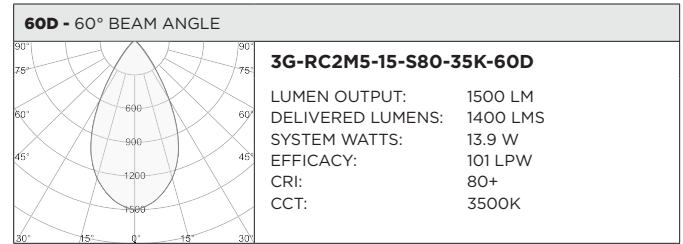

BASED ON 60° BEAM ANGLE AND 3500K SOURCE (PER FIXTURE HEAD)

LUMEN OUTPUT	80+ CRI			90+ CRI			97+ CRI		
	DELIVERED LUMENS	SYSTEM WATTS	EFFICACY (LPW)	DELIVERED LUMENS	SYSTEM WATTS	EFFICACY (LPW)	DELIVERED LUMENS	SYSTEM WATTS	EFFICACY (LPW)
1000LMs	1015	10.2	100	893	10.2	88	833	10.0	82
1500LMs	1400	13.9	101	1232	13.9	89	1148	13.9	83
2200LMs	2194	22.0	100	1931	22.0	88	1799	22.0	82

LUMEN OUTPUT MULTIPLIER: 27K=0.94, 30K=0.97, 35K=1.00, 40K=1.01

HOUSING

New construction, shallow housing and IC housing options available
Housing fabricated in cold rolled steel. Standard black powder coated finish
Maximum ceiling thickness of 1". Consult factory for modifications
All housing options designed to be easily converted in field to trim or trimless with minimal components
Housings are rated for #12 AWG, (4 in, 4 out), 90°C conductors and through branch wiring

TRIM

Features a 3/4" removable trim assembly designed to conceal inner hardware

TRIMLESS

Aluminum mudding flange features a unique reveal that emulates drywall
Integral aluminum blocking support provided to ensure fixture is properly secured within ceiling structure

ADJUSTABILITY

Solid aluminum 50mm double gimbal with dual axis adjustability
Each double gimbal can be locked in place

OPTICS

Regressed LED source for enhanced glare control
Proprietary anodized, aluminum reflectors are field replaceable (20° reflector not interchangeable)
Available in 20°, 40°, 60°, and 90°

WARRANTY

5 Year Warranty on LED and drivers
Manufacturer 1 Year Warranty for defects in material and workmanship under normal use
Ambient temperature at fixture should not exceed 25°C

ELECTRICAL

Standard 0-10V, constant current drivers with 100-1% dimming range and >0.9 power factor
Standard 120/277V universal voltage drivers. Optional 347V, 0-10V drivers
120V Forward Phase/Reverse Phase driver option with 100-1% dimming range
eldoLED 0-10V driver option available with 100-0.01% dimming range
eldoLED DALI and Lutron EcoSystem driver options available with 100-1% dimming range
DMX driver option available with 100-0% dimming range
All drivers are integral and easily accessible through fixture aperture

LED SYSTEM

Citizen LED module (field replaceable)
Color consistency <2 SDCM
Standard (80+ CRI). Optional (90+ and 97+ CRI)
Available in 27K, 30K, 35K, and 40K
L90 >50,000 hours
5 Year Warranty

MOUNTING

Trim fixture designed for use in drywall, wood, acoustic ceiling tiles, and other architectural ceiling materials
Trimless fixture designed for use in drywall, mud-in ceiling applications
Butterfly brackets compatible with 1/2" x 1/2" channel, 1/2", 5/8", 3/4" bar hanger, 1/2" EMT, and furring strips (supplied by others)

LISTING

ETL listed and conforms to UL1598 standard. Certified to CSA22.2 No.250.0.
Rated for indoor dry or damp locations