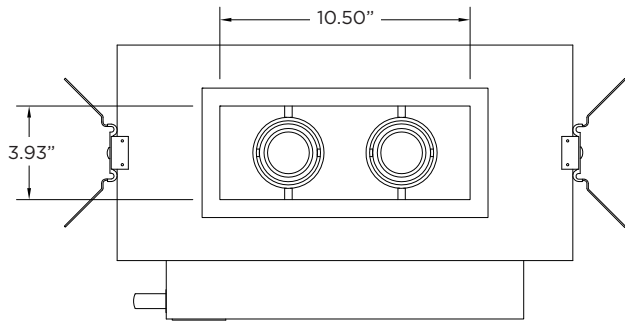

TRIM HOUSING OPTIONS

NC - NEW CONSTRUCTION (NON-IC)

IC - IC HOUSING

CP - CHICAGO PLENUM HOUSING