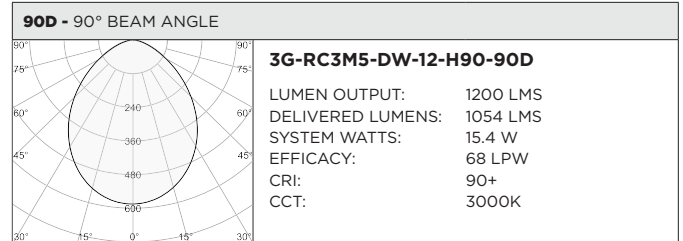

BASED ON 60° BEAM ANGLE AND 3000K (PER FIXTURE HEAD)

LUMEN OUTPUT	90+ CRI (3000K)		
	DELIVERED LUMENS	SYSTEM WATTS	EFFICACY (LPW)
800LMs	N/A	N/A	N/A
1200LMs	1145	15.4	74
2000LMs	1611	23.2	69