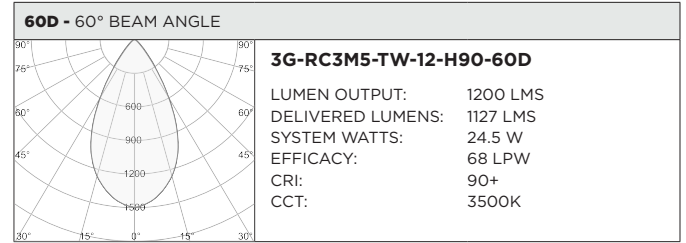

3GD - Warm Dim
3GT - Tunable White

BASED ON 60° BEAM ANGLE AND 3000K (PER FIXTURE HEAD)

LUMEN OUTPUT	90+ CRI (3000K)		
	DELIVERED LUMENS	SYSTEM WATTS	EFFICACY (LPW)
800LMs	N/A	N/A	N/A
1200LMs	1145	15.4	74
2000LMs	1611	23.2	69

BASED ON 60° BEAM ANGLE (PER FIXTURE HEAD)

LUMEN OUTPUT	90+ CRI (2700K)			90+ CRI (3500K)			90+ CRI (6500K)		
	DELIVERED LUMENS	SYSTEM WATTS	EFFICACY (LPW)	DELIVERED LUMENS	SYSTEM WATTS	EFFICACY (LPW)	DELIVERED LUMENS	SYSTEM WATTS	EFFICACY (LPW)
800LMs	N/A	N/A	N/A	N/A	N/A	N/A	N/A	N/A	N/A
1200LMs	1076	16.6	65	1127	16.6	68	1266	16.6	76
2000LMs	1523	24.5	62	1558	24.5	64	1824	24.5	74