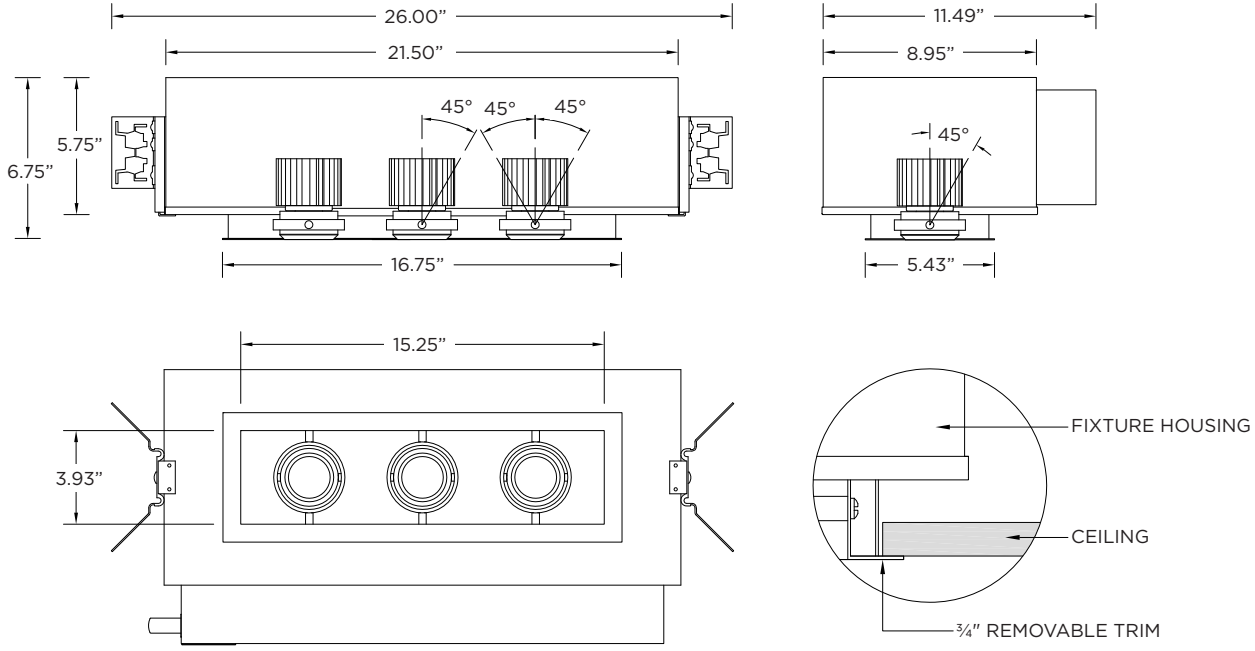

TRIM HOUSING OPTIONS

- **NC** - NEW CONSTRUCTION (NON-IC)
- **IC** - IC HOUSING
- **CP** - CHICAGO PLENUM HOUSING