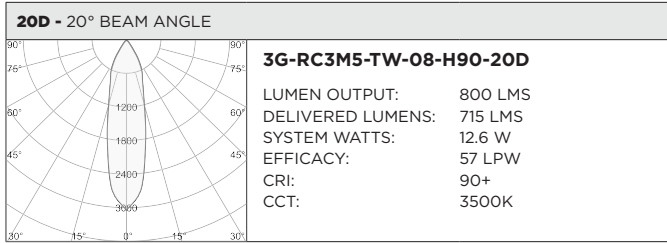

3GD - Warm Dim
3GT - Tunable White

BASED ON 60° BEAM ANGLE AND 3000K (PER FIXTURE HEAD)

LUMEN OUTPUT	90+ CRI (3000K)		
	DELIVERED LUMENS	SYSTEM WATTS	EFFICACY (LPW)
800LMs	N/A	N/A	N/A
1200LMs	1145	15.4	74
2000LMs	1611	23.2	69

BASED ON 60° BEAM ANGLE (PER FIXTURE HEAD)

LUMEN OUTPUT	90+ CRI (2700K)			90+ CRI (3500K)			90+ CRI (6500K)		
	DELIVERED LUMENS	SYSTEM WATTS	EFFICACY (LPW)	DELIVERED LUMENS	SYSTEM WATTS	EFFICACY (LPW)	DELIVERED LUMENS	SYSTEM WATTS	EFFICACY (LPW)
800LMs	N/A	N/A	N/A	N/A	N/A	N/A	N/A	N/A	N/A
1200LMs	1076	16.6	65	1127	16.6	68	1266	16.6	76
2000LMs	1523	24.5	62	1558	24.5	64	1824	24.5	74