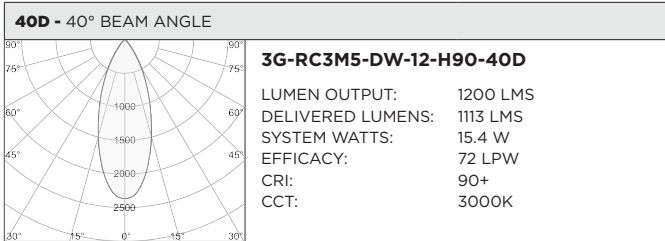

BASED ON 60° BEAM ANGLE AND 3000K (PER FIXTURE HEAD)

LUMEN OUTPUT	90+ CRI (3000K)		
	DELIVERED LUMENS	SYSTEM WATTS	EFFICACY (LPW)
800LMs	N/A	N/A	N/A
1200LMs	1145	15.4	74
2000LMs	1611	23.2	69