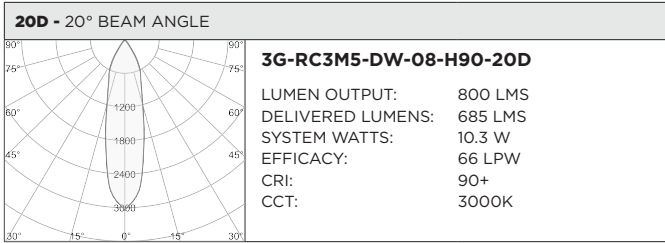

BASED ON 60° BEAM ANGLE AND 3000K (PER FIXTURE HEAD)

LUMEN OUTPUT	90+ CRI (3000K)		
	DELIVERED LUMENS	SYSTEM WATTS	EFFICACY (LPW)
800LMs	N/A	N/A	N/A
1200LMs	1145	15.4	74
2000LMs	1611	23.2	69