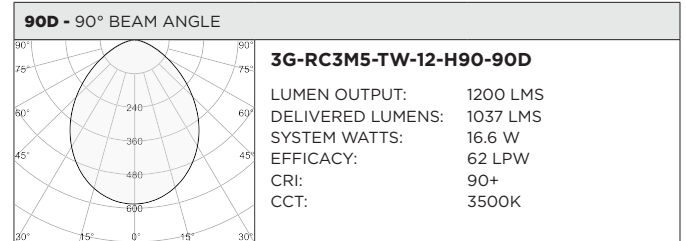

3GD - Warm Dim
3GT - Tunable White

BASED ON 60° BEAM ANGLE AND 3000K (PER FIXTURE HEAD)

LUMEN OUTPUT	90+ CRI (3000K)		
	DELIVERED LUMENS	SYSTEM WATTS	EFFICACY (LPW)
800LMs	N/A	N/A	N/A
1200LMs	1145	15.4	74
2000LMs	1611	23.2	69

BASED ON 60° BEAM ANGLE (PER FIXTURE HEAD)

LUMEN OUTPUT	90+ CRI (2700K)			90+ CRI (3500K)			90+ CRI (6500K)		
	DELIVERED LUMENS	SYSTEM WATTS	EFFICACY (LPW)	DELIVERED LUMENS	SYSTEM WATTS	EFFICACY (LPW)	DELIVERED LUMENS	SYSTEM WATTS	EFFICACY (LPW)
800LMs	N/A	N/A	N/A	N/A	N/A	N/A	N/A	N/A	N/A
1200LMs	1076	16.6	65	1127	16.6	68	1266	16.6	76
2000LMs	1523	24.5	62	1558	24.5	64	1824	24.5	74