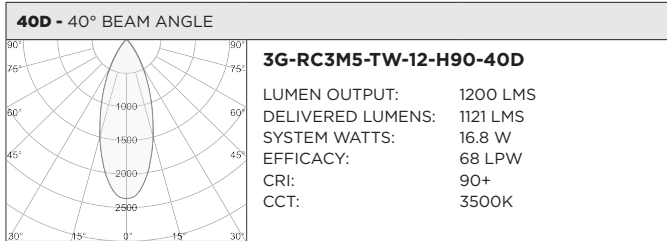

3GD - Warm Dim
3GT - Tunable White

BASED ON 60° BEAM ANGLE AND 3000K (PER FIXTURE HEAD)

LUMEN OUTPUT	90+ CRI (3000K)		
	DELIVERED LUMENS	SYSTEM WATTS	EFFICACY (LPW)
800LMs	N/A	N/A	N/A
1200LMs	1145	15.4	74
2000LMs	1611	23.2	69

BASED ON 60° BEAM ANGLE (PER FIXTURE HEAD)

LUMEN OUTPUT	90+ CRI (2700K)			90+ CRI (3500K)			90+ CRI (6500K)		
	DELIVERED LUMENS	SYSTEM WATTS	EFFICACY (LPW)	DELIVERED LUMENS	SYSTEM WATTS	EFFICACY (LPW)	DELIVERED LUMENS	SYSTEM WATTS	EFFICACY (LPW)
800LMs	N/A	N/A	N/A	N/A	N/A	N/A	N/A	N/A	N/A
1200LMs	1076	16.6	65	1127	16.6	68	1266	16.6	76
2000LMs	1523	24.5	62	1558	24.5	64	1824	24.5	74