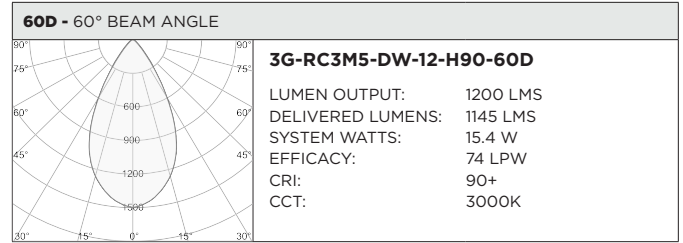

BASED ON 60° BEAM ANGLE AND 3000K (PER FIXTURE HEAD)

LUMEN OUTPUT	90+ CRI (3000K)		
	DELIVERED LUMENS	SYSTEM WATTS	EFFICACY (LPW)
800LMs	N/A	N/A	N/A
1200LMs	1145	15.4	74
2000LMs	1611	23.2	69