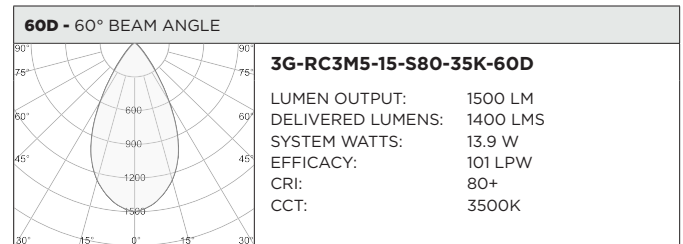

BASED ON 60° BEAM ANGLE AND 3500K SOURCE (PER FIXTURE HEAD)

LUMEN OUTPUT	80+ CRI			90+ CRI			97+ CRI		
	DELIVERED LUMENS	SYSTEM WATTS	EFFICACY (LPW)	DELIVERED LUMENS	SYSTEM WATTS	EFFICACY (LPW)	DELIVERED LUMENS	SYSTEM WATTS	EFFICACY (LPW)
1000LMs	1015	10.2	100	893	10.2	88	833	10.0	82
1500LMs	1400	13.9	101	1232	13.9	89	1148	13.9	83
2200LMs	2194	22.0	100	1931	22.0	88	1799	22.0	82

LUMEN OUTPUT MULTIPLIER: 27K=0.94, 30K=0.97, 35K=1.00, 40K=1.01

HOUSING

New construction, shallow housing and IC housing options available
Housing fabricated in cold rolled steel. Standard black powder coated finish
Maximum ceiling thickness of 1". Consult factory for modifications
All housing options designed to be easily converted in field to trim or trimless with minimal components
Housings are rated for #12 AWG, (4 in, 4 out), 90°C conductors and through branch wiring

TRIM

Features a 3/4" removable trim assembly designed to conceal inner hardware

TRIMLESS

Aluminum mudding flange features a unique reveal that emulates drywall
Integral aluminum blocking support provided to ensure fixture is properly secured within ceiling structure

ADJUSTABILITY

Solid aluminum 50mm double gimbal with dual axis adjustability
Each double gimbal can be locked in place

OPTICS

Regressed LED source for enhanced glare control
Proprietary anodized, aluminum reflectors are field replaceable (20° reflector not interchangeable)
Available in 20°, 40°, 60°, and 90°

WARRANTY

5 Year Warranty on LED and drivers
Manufacturer 1 Year Warranty for defects in material and workmanship under normal use
Ambient temperature at fixture should not exceed 25°C

ELECTRICAL

Standard 0-10V, constant current drivers with 100-1% dimming range and >0.9 power factor
Standard 120/277V universal voltage drivers. Optional 347V, 0-10V drivers
120V Forward Phase/Reverse Phase driver option with 100-1% dimming range
eldoLED 0-10V driver option available with 100-0.01% dimming range
eldoLED DALI and Lutron EcoSystem driver options available with 100-1% dimming range
DMX driver option available with 100-0% dimming range
All drivers are integral and easily accessible through fixture aperture

LED SYSTEM

Citizen LED module (field replaceable)
Color consistency <2 SDCM
Standard (80+ CRI). Optional (90+ and 97+ CRI)
Available in 27K, 30K, 35K, and 40K
L90 >50,000 hours
5 Year Warranty

MOUNTING

Trim fixture designed for use in drywall, wood, acoustic ceiling tiles, and other architectural ceiling materials
Trimless fixture designed for use in drywall, mud-in ceiling applications
Butterfly brackets compatible with 1/2" x 1/2" channel, 1/2", 5/8", 3/4" bar hanger, 1/2" EMT, and furring strips (supplied by others)

LISTING

ETL listed and conforms to UL1598 standard. Certified to CSA22.2 No.250.0.
Rated for indoor dry or damp locations