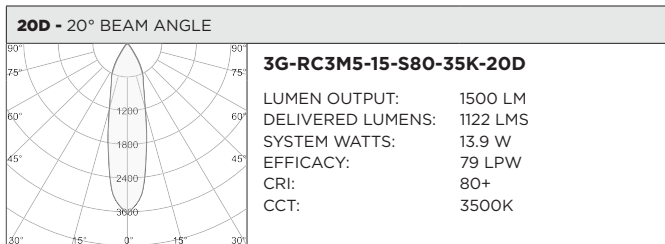

BASED ON 60° BEAM ANGLE AND 3500K SOURCE (PER FIXTURE HEAD)

LUMEN OUTPUT	80+ CRI			90+ CRI			97+ CRI		
	DELIVERED LUMENS	SYSTEM WATTS	EFFICACY (LPW)	DELIVERED LUMENS	SYSTEM WATTS	EFFICACY (LPW)	DELIVERED LUMENS	SYSTEM WATTS	EFFICACY (LPW)
1000LMs	1015	10.2	100	893	10.2	88	833	10.0	82
1500LMs	1400	13.9	101	1232	13.9	89	1148	13.9	83
2200LMs	2194	22.0	100	1931	22.0	88	1799	22.0	82

LUMEN OUTPUT MULTIPLIER: 27K=0.94, 30K=0.97, 35K=1.00, 40K=1.01

HOUSING

New construction, shallow housing and IC housing options available
Housing fabricated in cold rolled steel. Standard black powder coated finish
Maximum ceiling thickness of 1". Consult factory for modifications
All housing options designed to be easily converted in field to trim or trimless with minimal components
Housings are rated for #12 AWG, (4 in, 4 out), 90°C conductors and through branch wiring

TRIM

Features a 3/4" removable trim assembly designed to conceal inner hardware

TRIMLESS

Aluminum mudding flange features a unique reveal that emulates drywall
Integral aluminum blocking support provided to ensure fixture is properly secured within ceiling structure

ADJUSTABILITY

Solid aluminum 50mm double gimbal with dual axis adjustability
Each double gimbal can be locked in place

OPTICS

Regressed LED source for enhanced glare control
Proprietary anodized, aluminum reflectors are field replaceable (20° reflector not interchangeable)
Available in 20°, 40°, 60°, and 90°

WARRANTY

5 Year Warranty on LED and drivers
Manufacturer 1 Year Warranty for defects in material and workmanship under normal use
Ambient temperature at fixture should not exceed 25°C

ELECTRICAL

Standard 0-10V, constant current drivers with 100-1% dimming range and >0.9 power factor
Standard 120/277V universal voltage drivers. Optional 347V, 0-10V drivers
120V Forward Phase/Reverse Phase driver option with 100-1% dimming range
eldoLED 0-10V driver option available with 100-0.01% dimming range
eldoLED DALI and Lutron EcoSystem driver options available with 100-1% dimming range
DMX driver option available with 100-0% dimming range
All drivers are integral and easily accessible through fixture aperture

LED SYSTEM

Citizen LED module (field replaceable)
Color consistency <2 SDCM
Standard (80+ CRI). Optional (90+ and 97+ CRI)
Available in 27K, 30K, 35K, and 40K
L90 >50,000 hours
5 Year Warranty

MOUNTING

Trim fixture designed for use in drywall, wood, acoustic ceiling tiles, and other architectural ceiling materials
Trimless fixture designed for use in drywall, mud-in ceiling applications
Butterfly brackets compatible with 1/2" x 1/2" channel, 1/2", 5/8", 3/4" bar hanger, 1/2" EMT, and furring strips (supplied by others)

LISTING

ETL listed and conforms to UL1598 standard. Certified to CSA22.2 No.250.0.
Rated for indoor dry or damp locations