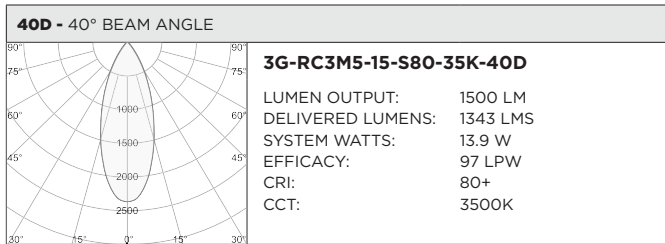

BASED ON 60° BEAM ANGLE AND 3500K SOURCE (PER FIXTURE HEAD)

LUMEN OUTPUT	80+ CRI			90+ CRI			97+ CRI		
	DELIVERED LUMENS	SYSTEM WATTS	EFFICACY (LPW)	DELIVERED LUMENS	SYSTEM WATTS	EFFICACY (LPW)	DELIVERED LUMENS	SYSTEM WATTS	EFFICACY (LPW)
1000LMs	1015	10.2	100	893	10.2	88	833	10.0	82
1500LMs	1400	13.9	101	1232	13.9	89	1148	13.9	83
2200LMs	2194	22.0	100	1931	22.0	88	1799	22.0	82

LUMEN OUTPUT MULTIPLIER: 27K=0.94, 30K=0.97, 35K=1.00, 40K=1.01

HOUSING

New construction, shallow housing and IC housing options available
Housing fabricated in cold rolled steel. Standard black powder coated finish
Maximum ceiling thickness of 1". Consult factory for modifications
All housing options designed to be easily converted in field to trim or trimless with minimal components
Housings are rated for #12 AWG, (4 in, 4 out), 90°C conductors and through branch wiring

TRIM

Features a 3/4" removable trim assembly designed to conceal inner hardware

TRIMLESS

Aluminum mudding flange features a unique reveal that emulates drywall
Integral aluminum blocking support provided to ensure fixture is properly secured within ceiling structure

ADJUSTABILITY

Solid aluminum 50mm double gimbal with dual axis adjustability
Each double gimbal can be locked in place

OPTICS

Regressed LED source for enhanced glare control
Proprietary anodized, aluminum reflectors are field replaceable (20° reflector not interchangeable)
Available in 20°, 40°, 60°, and 90°

WARRANTY

5 Year Warranty on LED and drivers
Manufacturer 1 Year Warranty for defects in material and workmanship under normal use
Ambient temperature at fixture should not exceed 25°C

ELECTRICAL

Standard 0-10V, constant current drivers with 100-1% dimming range and >0.9 power factor
Standard 120/277V universal voltage drivers. Optional 347V, 0-10V drivers
120V Forward Phase/Reverse Phase driver option with 100-1% dimming range
eldoLED 0-10V driver option available with 100-0.01% dimming range
eldoLED DALI and Lutron EcoSystem driver options available with 100-1% dimming range
DMX driver option available with 100-0% dimming range
All drivers are integral and easily accessible through fixture aperture

LED SYSTEM

Citizen LED module (field replaceable)
Color consistency <2 SDCM
Standard (80+ CRI). Optional (90+ and 97+ CRI)
Available in 27K, 30K, 35K, and 40K
L90 >50,000 hours
5 Year Warranty

MOUNTING

Trim fixture designed for use in drywall, wood, acoustic ceiling tiles, and other architectural ceiling materials
Trimless fixture designed for use in drywall, mud-in ceiling applications
Butterfly brackets compatible with 1/2" x 1/2" channel, 1/2", 5/8", 3/4" bar hanger, 1/2" EMT, and furring strips (supplied by others)

LISTING

ETL listed and conforms to UL1598 standard. Certified to CSA22.2 No.250.0.
Rated for indoor dry or damp locations