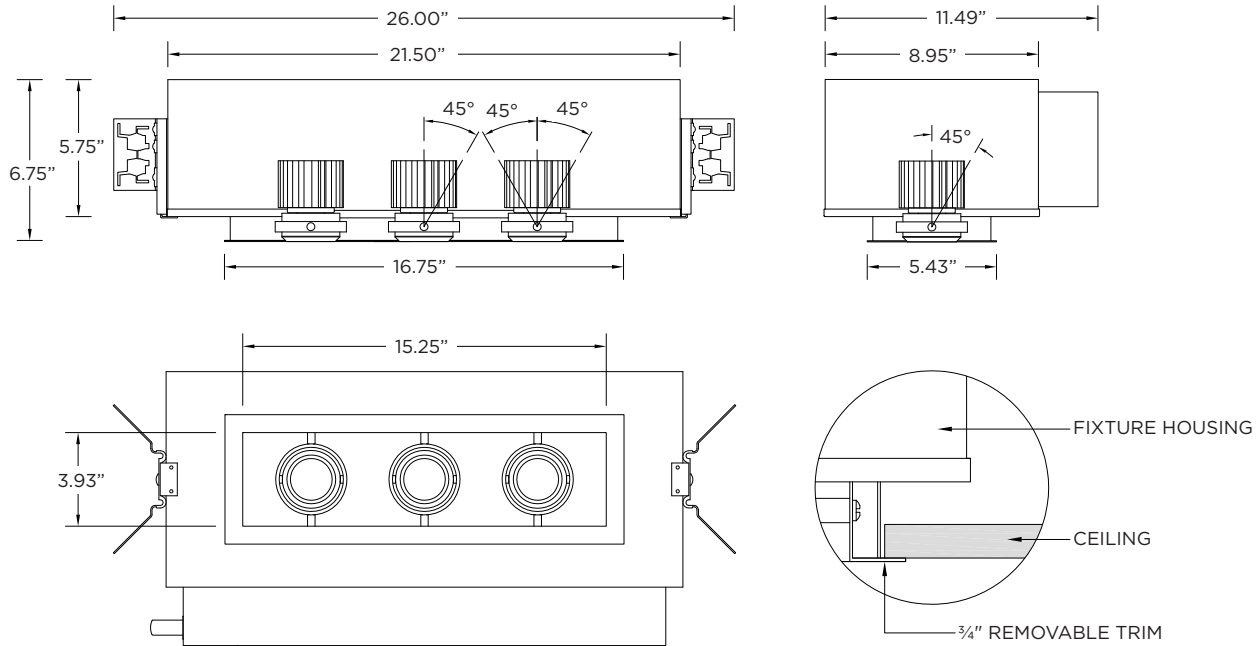

TRIM HOUSING OPTIONS

- **NC** - NEW CONSTRUCTION (NON-IC)
- **IC** - IC HOUSING
- **CP** - CHICAGO PLENUM HOUSING