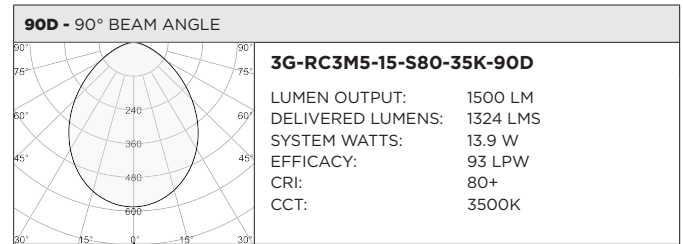

BASED ON 60° BEAM ANGLE AND 3500K SOURCE (PER FIXTURE HEAD)

LUMEN OUTPUT	80+ CRI			90+ CRI			97+ CRI		
	DELIVERED LUMENS	SYSTEM WATTS	EFFICACY (LPW)	DELIVERED LUMENS	SYSTEM WATTS	EFFICACY (LPW)	DELIVERED LUMENS	SYSTEM WATTS	EFFICACY (LPW)
1000LMs	1015	10.2	100	893	10.2	88	833	10.0	82
1500LMs	1400	13.9	101	1232	13.9	89	1148	13.9	83
2200LMs	2194	22.0	100	1931	22.0	88	1799	22.0	82

LUMEN OUTPUT MULTIPLIER: 27K=0.94, 30K=0.97, 35K=1.00, 40K=1.01

HOUSING

New construction, shallow housing and IC housing options available
Housing fabricated in cold rolled steel. Standard black powder coated finish
Maximum ceiling thickness of 1". Consult factory for modifications
All housing options designed to be easily converted in field to trim or trimless with minimal components
Housings are rated for #12 AWG, (4 in, 4 out), 90°C conductors and through branch wiring

TRIM

Features a 3/4" removable trim assembly designed to conceal inner hardware

TRIMLESS

Aluminum mudding flange features a unique reveal that emulates drywall
Integral aluminum blocking support provided to ensure fixture is properly secured within ceiling structure

ADJUSTABILITY

Solid aluminum 50mm double gimbal with dual axis adjustability
Each double gimbal can be locked in place

OPTICS

Regressed LED source for enhanced glare control
Proprietary anodized, aluminum reflectors are field replaceable (20° reflector not interchangeable)
Available in 20°, 40°, 60°, and 90°

WARRANTY

5 Year Warranty on LED and drivers
Manufacturer 1 Year Warranty for defects in material and workmanship under normal use
Ambient temperature at fixture should not exceed 25°C

ELECTRICAL

Standard 0-10V, constant current drivers with 100-1% dimming range and >0.9 power factor
Standard 120/277V universal voltage drivers. Optional 347V, 0-10V drivers
120V Forward Phase/Reverse Phase driver option with 100-1% dimming range
eldoLED 0-10V driver option available with 100-0.01% dimming range
eldoLED DALI and Lutron EcoSystem driver options available with 100-1% dimming range
DMX driver option available with 100-0% dimming range
All drivers are integral and easily accessible through fixture aperture

LED SYSTEM

Citizen LED module (field replaceable)
Color consistency <2 SDCM
Standard (80+ CRI). Optional (90+ and 97+ CRI)
Available in 27K, 30K, 35K, and 40K
L90 >50,000 hours
5 Year Warranty

MOUNTING

Trim fixture designed for use in drywall, wood, acoustic ceiling tiles, and other architectural ceiling materials
Trimless fixture designed for use in drywall, mud-in ceiling applications
Butterfly brackets compatible with 1/2" x 1/2" channel, 1/2", 5/8", 3/4" bar hanger, 1/2" EMT, and furring strips (supplied by others)

LISTING

ETL listed and conforms to UL1598 standard. Certified to CSA22.2 No.250.0.
Rated for indoor dry or damp locations