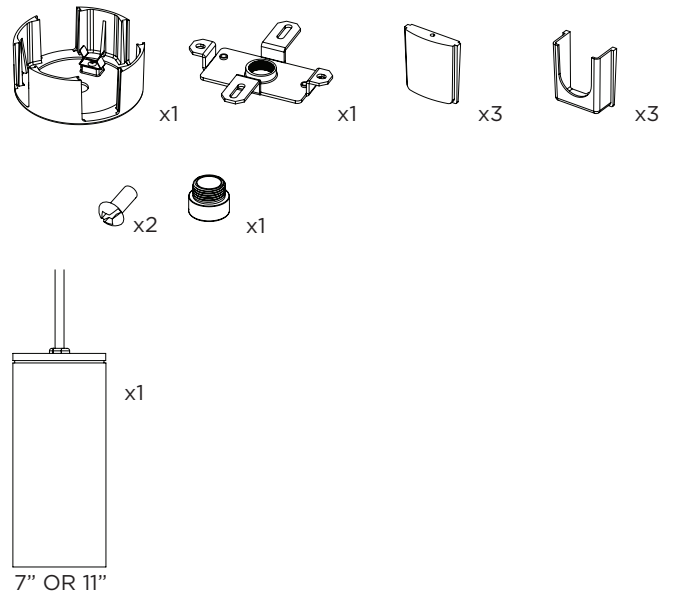

4.5" MINI MADISON CYLINDER - PENDANT

CABLE PENDANT MOUNT

COMPONENTS

STANDARD CANOPY

CONDUIT FEED CANOPY

4" OCTAGONAL J-BOX REQUIRED FOR INSTALLATION

JUNCTION BOX (BY OTHERS)

INSTRUCTION KEY