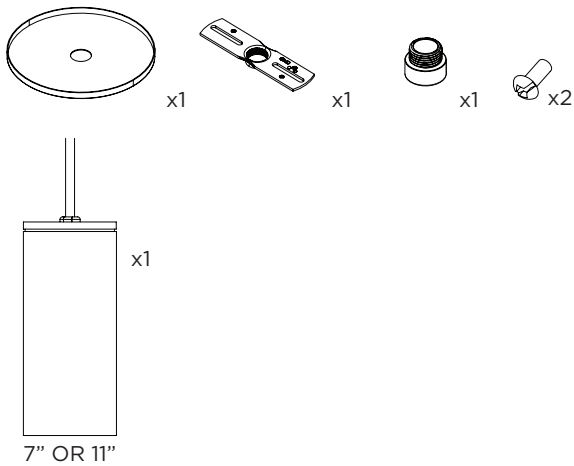

4.5" MINI MADISON CYLINDER - PENDANT

CABLE PENDANT MOUNT

COMPONENTS

STANDARD CANOPY

CONDUIT FEED CANOPY

4" OCTAGONAL J-BOX REQUIRED FOR INSTALLATION

JUNCTION BOX (BY OTHERS)

INSTRUCTION KEY