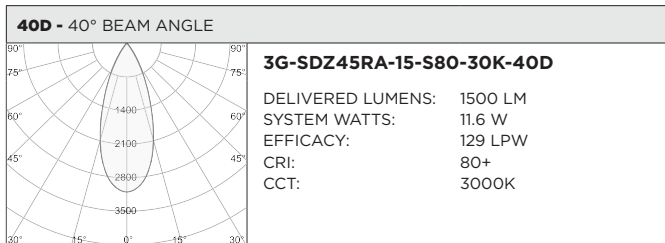

BASED ON 40° BEAM ANGLE, 80CRI AND 3000K SOURCE

80+ CRI			90+ CRI		
DELIVERED LUMENS	SYSTEM WATTS	EFFICACY (LPW)	DELIVERED LUMENS	SYSTEM WATTS	EFFICACY (LPW)
1000	7.5	133	1000	9.3	107
1500	11.6	129	1500	14.3	105
2000	17.1	129	2200	22.0	100
2500	26.0	115	3000	33.6	89

LUMEN OUTPUT MULTIPLIER FOR 80CRI: 27K=N/A, 30K=1.00, 35K=0.98, 40K=1.06
LUMEN OUTPUT MULTIPLIER FOR 90CRI: 27K=0.80, 30K=0.85, 35K=0.86, 40K=N/A

HOUSING

Extruded aluminum housing with powder coated finish
Twist and lock construction with no visible hardware
Adjustable housing with 0-90° tilt and 360° rotation features proprietary swivel mechanism

OPTICS

4.5" aperture with regressed LED source for maximum visual comfort
High gloss black or white louvers with proprietary optics and no glare
Polycarbonate multi-faceted reflectors
Available in 20°, 40° and 60°
UGR <10

LISTING

ETL listed and conforms to UL1598 standard. Certified to CSA22.2 No.250.0. Rated for indoor locations

WARRANTY

5 Year Warranty on LED and drivers
Manufacturer 1 Year Warranty for defects in material and workmanship under normal use
Ambient temperature at fixture should not exceed 25°C

ELECTRICAL

Standard 0-10V, constant current drivers with 100-1% dimming range and >0.9 power factor
120V Forward Phase/Reverse Phase driver option with 100-1% dimming range
Standard 120/277V universal voltage with several driver options
All drivers are integral and easily accessible through luminaire aperture
3" and 7" models include 0-10V drivers that operate only with dimmers that sink current (not designed for source current)
Compatible 0-10V dimmers for all 3" and 7" height models listed below:
Lutron NFTV, **Lutron** DDTV , **Lutron** DVSTV, **Lutron** VIVE RMJS-8TN, **Leviton** IP710-DLZ, **Philips** SR1200ZTUNV, **Cooper** SF10P

LED SYSTEM

Osram LED source
Color consistency <2 SDCM
80+ and 90+ CRI
Available in 27K, 30K, 35K, and 40K
L90 >60,000 hours
5 year warranty

MOUNTING

All hardware included for mounting to 4" octagonal junction box
Twist and lock mechanism
Conduit feed cut-out canopy option designed to mount to 4" octagonal junction box