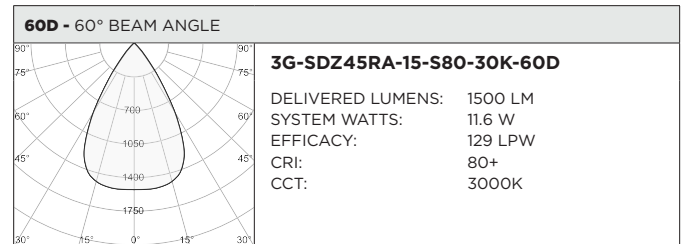

BASED ON 40° BEAM ANGLE, 80CRI AND 3000K SOURCE

80+ CRI			90+ CRI		
DELIVERED LUMENS	SYSTEM WATTS	EFFICACY (LPW)	DELIVERED LUMENS	SYSTEM WATTS	EFFICACY (LPW)
1000	7.5	133	1000	9.3	107
1500	11.6	129	1500	14.3	105
2000	17.1	129	2200	22.0	100
2500	26.0	115	3000	33.6	89

LUMEN OUTPUT MULTIPLIER FOR 80CRI: 27K=N/A, 30K=1.00, 35K=0.98, 40K=1.06
LUMEN OUTPUT MULTIPLIER FOR 90CRI: 27K=0.80, 30K=0.85, 35K=0.86, 40K=N/A

HOUSING

Extruded aluminum housing with powder coated finish
Twist and lock construction with no visible hardware
Adjustable housing with 0-90° tilt and 360° rotation features proprietary swivel mechanism

OPTICS

4.5" aperture with regressed LED source for maximum visual comfort
High gloss black or white louvers with proprietary optics and no glare
Polycarbonate multi-faceted reflectors
Available in 20°, 40° and 60°
UGR <10

LISTING

ETL listed and conforms to UL1598 standard. Certified to CSA22.2 No.250.0. Rated for indoor locations

WARRANTY

5 Year Warranty on LED and drivers
Manufacturer 1 Year Warranty for defects in material and workmanship under normal use
Ambient temperature at fixture should not exceed 25°C

ELECTRICAL

Standard 0-10V, constant current drivers with 100-1% dimming range and >0.9 power factor
120V Forward Phase/Reverse Phase driver option with 100-1% dimming range
Standard 120/277V universal voltage with several driver options
All drivers are integral and easily accessible through luminaire aperture
3" and 7" models include 0-10V drivers that operate only with dimmers that sink current (not designed for source current)
Compatible 0-10V dimmers for all 3" and 7" height models listed below:
Lutron NFTV, **Lutron** DDTV , **Lutron** DVSTV, **Lutron** VIVE RMJS-8TN, **Leviton** IP710-DLZ, **Philips** SR1200ZTUNV, **Cooper** SF10P

LED SYSTEM

Osram LED source
Color consistency <2 SDCM
80+ and 90+ CRI
Available in 27K, 30K, 35K, and 40K
L90 >60,000 hours
5 year warranty

MOUNTING

All hardware included for mounting to 4" octagonal junction box
Twist and lock mechanism
Conduit feed cut-out canopy option designed to mount to 4" octagonal junction box