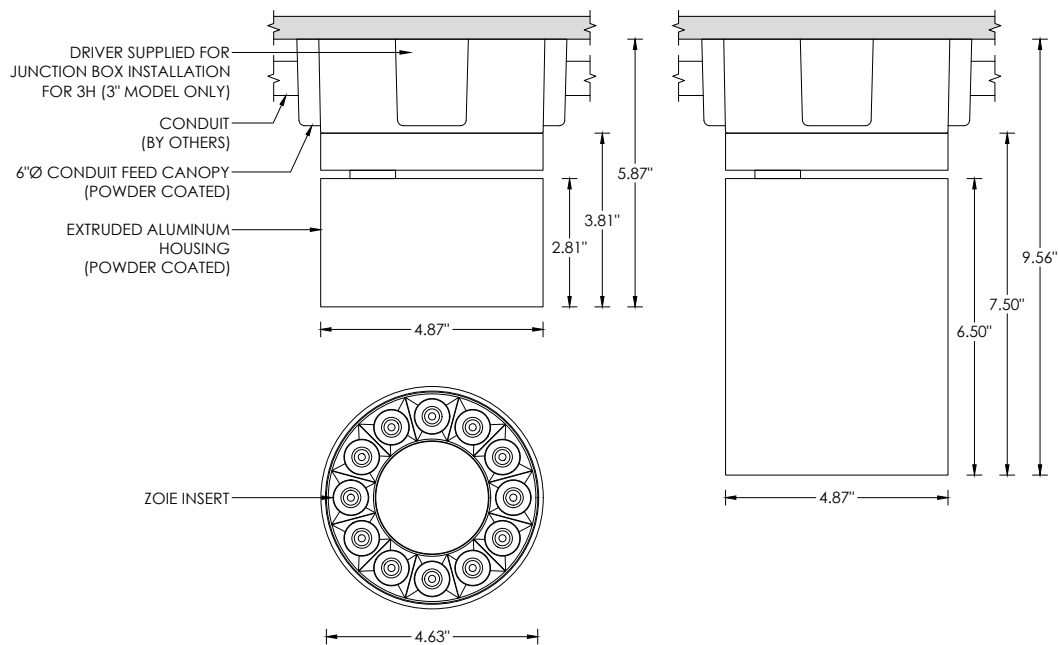

**RECESSED 4" OCTAGONAL JUNCTION BOX BY OTHERS**  
STANDARD CANOPY MOUNT

**RECESSED 4" OCTAGONAL JUNCTION BOX BY OTHERS**  
SEAMLESS CANOPY MOUNT (FXC OPTION) FOR NEW CONSTRUCTION ONLY

**CONDUIT FEED CANOPY MOUNTING OPTIONS**