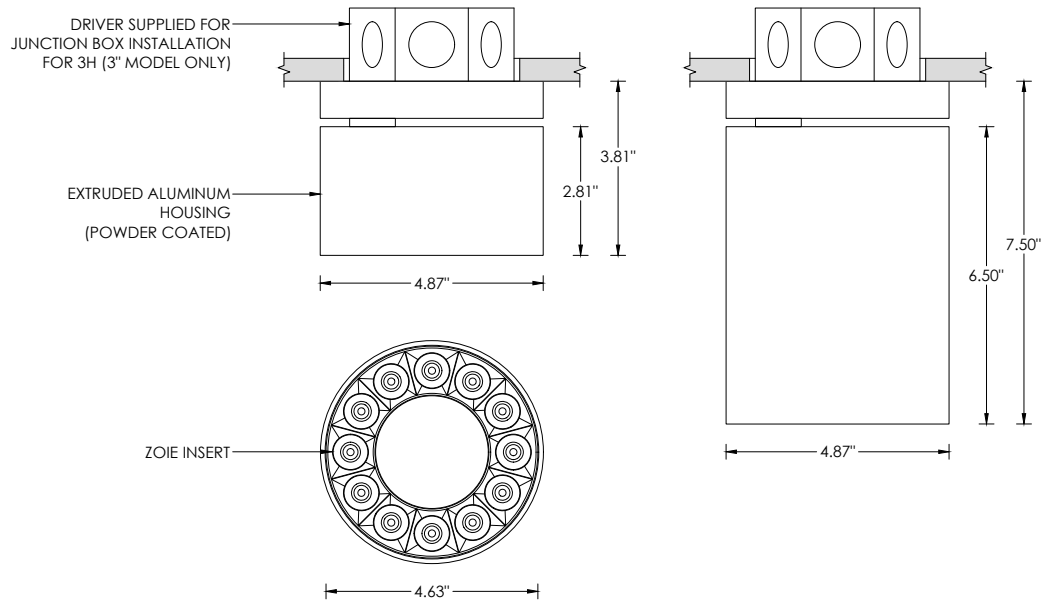

RECESSED 4" OCTAGONAL JUNCTION BOX BY OTHERS
STANDARD CANOPY MOUNT