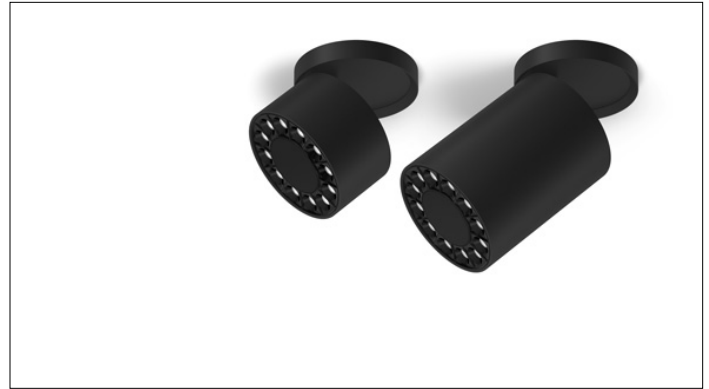

# 3G LIGHTING

## 3G-SDZ45RA

4.5" ADJUSTABLE ZOIIE CYLINDER  
3" AND 7" HEIGHT

4.5" diameter adjustable Zoie cylinder with 0-90° tilt and 360° rotation  
Companion to 3G-DZ45R Round Zoie Downlight  
Regressed LED source provides maximum visual comfort, UGR <10  
High gloss black or white louvers with proprietary optics and no glare  
Extruded aluminum housing with powder coated finish  
Lumen range from 1000lm to 2500lm (80+ and 90+ CRI options)  
100-1% dimming range standard with integral driver options

**OPTICS**

4.5" aperture with regressed LED source for maximum visual comfort  
High gloss black or white louvers with proprietary optics and no glare  
Polycarbonate multi-faceted reflectors  
Available in 20°, 40° and 60°  
UGR <10

**RECESSED 4" OCTAGONAL JUNCTION BOX BY OTHERS**  
STANDARD CANOPY MOUNT

**RECESSED 4" OCTAGONAL JUNCTION BOX BY OTHERS**  
SEAMLESS CANOPY MOUNT (FXC OPTION) FOR NEW CONSTRUCTION ONLY

**CONDUIT FEED CANOPY MOUNTING OPTIONS**