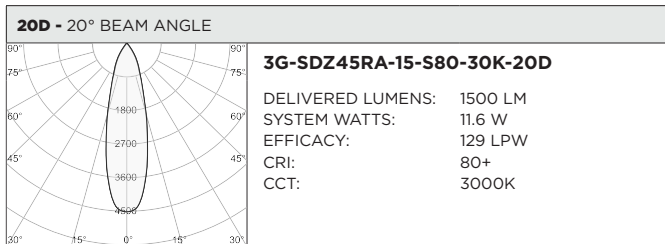

BASED ON 40° BEAM ANGLE, 80CRI AND 3000K SOURCE

80+ CRI			90+ CRI		
DELIVERED LUMENS	SYSTEM WATTS	EFFICACY (LPW)	DELIVERED LUMENS	SYSTEM WATTS	EFFICACY (LPW)
1000	7.5	133	1000	9.3	107
1500	11.6	129	1500	14.3	105
2000	17.1	129	2200	22.0	100
2500	26.0	115	3000	33.6	89

LUMEN OUTPUT MULTIPLIER FOR 80CRI: 27K=N/A, 30K=1.00, 35K=0.98, 40K=1.06
LUMEN OUTPUT MULTIPLIER FOR 90CRI: 27K=0.80, 30K=0.85, 35K=0.86, 40K=N/A

HOUSING

Extruded aluminum housing with powder coated finish
Twist and lock construction with no visible hardware
Adjustable housing with 0-90° tilt and 360° rotation features proprietary swivel mechanism

OPTICS

4.5" aperture with regressed LED source for maximum visual comfort
High gloss black or white louvers with proprietary optics and no glare
Polycarbonate multi-faceted reflectors
Available in 20°, 40° and 60°
UGR <10

LISTING

ETL listed and conforms to UL1598 standard. Certified to CSA22.2 No.250.0. Rated for indoor locations

WARRANTY

5 Year Warranty on LED and drivers
Manufacturer 1 Year Warranty for defects in material and workmanship under normal use
Ambient temperature at fixture should not exceed 25°C

ELECTRICAL

Standard 0-10V, constant current drivers with 100-1% dimming range and >0.9 power factor
120V Forward Phase/Reverse Phase driver option with 100-1% dimming range
Standard 120/277V universal voltage with several driver options
All drivers are integral and easily accessible through luminaire aperture
3" and 7" models include 0-10V drivers that operate only with dimmers that sink current (not designed for source current)
Compatible 0-10V dimmers for all 3" and 7" height models listed below:
Lutron NFTV, **Lutron** DDTV , **Lutron** DVSTV, **Lutron** VIVE RMJS-8TN, **Leviton** IP710-DLZ, **Philips** SR1200ZTUNV, **Cooper** SF10P

LED SYSTEM

Osram LED source
Color consistency <2 SDCM
80+ and 90+ CRI
Available in 27K, 30K, 35K, and 40K
L90 >60,000 hours
5 year warranty

MOUNTING

All hardware included for mounting to 4" octagonal junction box
Twist and lock mechanism
Conduit feed cut-out canopy option designed to mount to 4" octagonal junction box