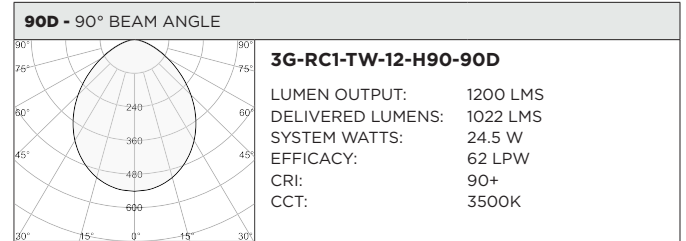

3GD - Warm Dim

3GT - Tunable White

BASED ON 20° BEAM ANGLE AND 3000K

LUMEN OUTPUT	90+ CRI		
	DELIVERED LUMENS	SYSTEM WATTS	EFFICACY (LPW)
800LMs	N/A	N/A	N/A
1200LMs	1136	15.4	74
2000LMs	1593	23.2	69

BASED ON 20° BEAM ANGLE

LUMEN OUTPUT	90+ CRI (2700K)			90+ CRI (3500K)			90+ CRI (6500K)		
	DELIVERED LUMENS	SYSTEM WATTS	EFFICACY (LPW)	DELIVERED LUMENS	SYSTEM WATTS	EFFICACY (LPW)	DELIVERED LUMENS	SYSTEM WATTS	EFFICACY (LPW)
800LMs	N/A	N/A	N/A	N/A	N/A	N/A	N/A	N/A	N/A
1200LMs	1066	16.6	64	1091	16.6	66	1221	16.6	74
2000LMs	1491	24.5	61	1561	24.5	64	1684	24.5	69