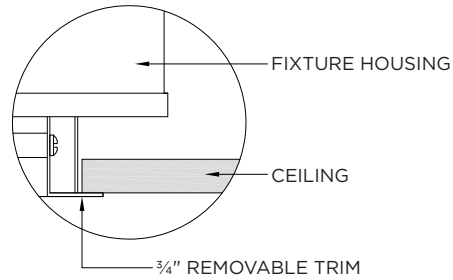

LED SYSTEM

Bridgelux LED module (field replaceable)
Color consistency <3 SDCM
Standard 90+ CRI
Dim to Warm (1800K-3000K)
Tunable White (2700K-6500K)
L70 >50,000 hours
5 Year Warranty

MOUNTING

Trim fixture designed for use in drywall, wood, acoustic ceiling tiles, and other architectural ceiling materials
Trimless fixture designed for use in drywall, mud-in ceiling applications
Butterfly brackets compatible with 1/2" x 1/2" channel, 1/2", 5/8", 3/4" bar hanger, 1/2" EMT, and furring strips (supplied by others)

TRIM HOUSING OPTIONS

NC - NEW CONSTRUCTION (NON-IC)

IC - IC HOUSING

CP - CHICAGO PLENUM HOUSING

TRIMLESS HOUSING OPTIONS

NC - NEW CONSTRUCTION (NON-IC)

IC - IC HOUSING

CP - CHICAGO PLENUM HOUSING