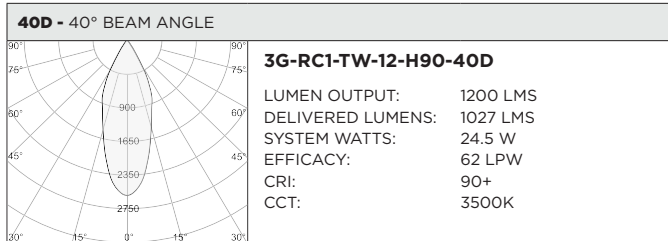

3GD - Warm Dim

3GT - Tunable White

BASED ON 20° BEAM ANGLE AND 3000K

LUMEN OUTPUT	90+ CRI		
	DELIVERED LUMENS	SYSTEM WATTS	EFFICACY (LPW)
800LMs	N/A	N/A	N/A
1200LMs	1136	15.4	74
2000LMs	1593	23.2	69

BASED ON 20° BEAM ANGLE

LUMEN OUTPUT	90+ CRI (2700K)			90+ CRI (3500K)			90+ CRI (6500K)		
	DELIVERED LUMENS	SYSTEM WATTS	EFFICACY (LPW)	DELIVERED LUMENS	SYSTEM WATTS	EFFICACY (LPW)	DELIVERED LUMENS	SYSTEM WATTS	EFFICACY (LPW)
800LMs	N/A	N/A	N/A	N/A	N/A	N/A	N/A	N/A	N/A
1200LMs	1066	16.6	64	1091	16.6	66	1221	16.6	74
2000LMs	1491	24.5	61	1561	24.5	64	1684	24.5	69