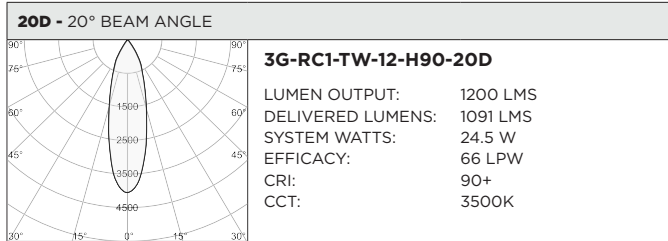

3GD - Warm Dim

3GT - Tunable White

BASED ON 20° BEAM ANGLE AND 3000K

LUMEN OUTPUT	90+ CRI		
	DELIVERED LUMENS	SYSTEM WATTS	EFFICACY (LPW)
800LMs	N/A	N/A	N/A
1200LMs	1136	15.4	74
2000LMs	1593	23.2	69

BASED ON 20° BEAM ANGLE

LUMEN OUTPUT	90+ CRI (2700K)			90+ CRI (3500K)			90+ CRI (6500K)		
	DELIVERED LUMENS	SYSTEM WATTS	EFFICACY (LPW)	DELIVERED LUMENS	SYSTEM WATTS	EFFICACY (LPW)	DELIVERED LUMENS	SYSTEM WATTS	EFFICACY (LPW)
800LMs	N/A	N/A	N/A	N/A	N/A	N/A	N/A	N/A	N/A
1200LMs	1066	16.6	64	1091	16.6	66	1221	16.6	74
2000LMs	1491	24.5	61	1561	24.5	64	1684	24.5	69