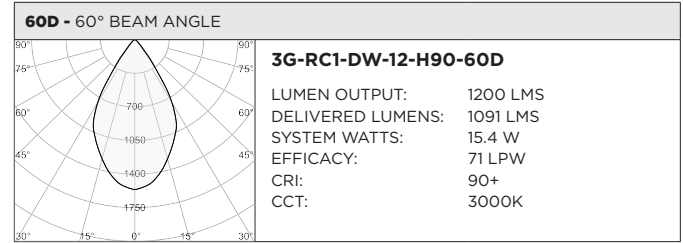

3GD - Warm Dim

3GT - Tunable White

BASED ON 20° BEAM ANGLE AND 3000K

LUMEN OUTPUT	90+ CRI		
	DELIVERED LUMENS	SYSTEM WATTS	EFFICACY (LPW)
800LMs	N/A	N/A	N/A
1200LMs	1136	15.4	74
2000LMs	1593	23.2	69

BASED ON 20° BEAM ANGLE