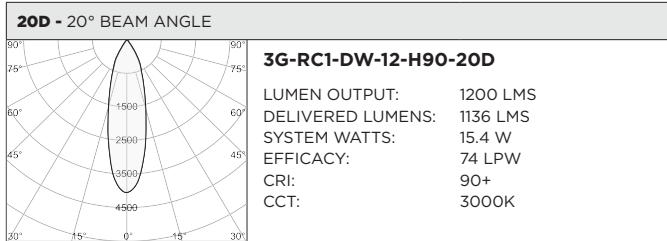

3GD - Warm Dim

3GT - Tunable White

BASED ON 20° BEAM ANGLE AND 3000K

LUMEN OUTPUT	90+ CRI		
	DELIVERED LUMENS	SYSTEM WATTS	EFFICACY (LPW)
800LMs	N/A	N/A	N/A
1200LMs	1136	15.4	74
2000LMs	1593	23.2	69

BASED ON 20° BEAM ANGLE