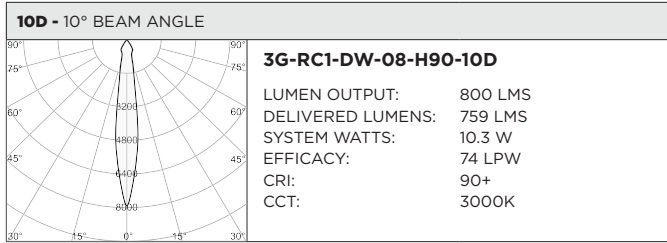

3GD - Warm Dim

3GT - Tunable White

BASED ON 20° BEAM ANGLE AND 3000K

LUMEN OUTPUT	90+ CRI		
	DELIVERED LUMENS	SYSTEM WATTS	EFFICACY (LPW)
800LMs	N/A	N/A	N/A
1200LMs	1136	15.4	74
2000LMs	1593	23.2	69

BASED ON 20° BEAM ANGLE