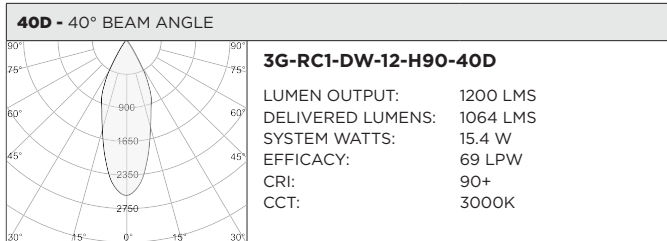

3GD - Warm Dim

3GT - Tunable White

BASED ON 20° BEAM ANGLE AND 3000K

LUMEN OUTPUT	90+ CRI		
	DELIVERED LUMENS	SYSTEM WATTS	EFFICACY (LPW)
800LMs	N/A	N/A	N/A
1200LMs	1136	15.4	74
2000LMs	1593	23.2	69

BASED ON 20° BEAM ANGLE