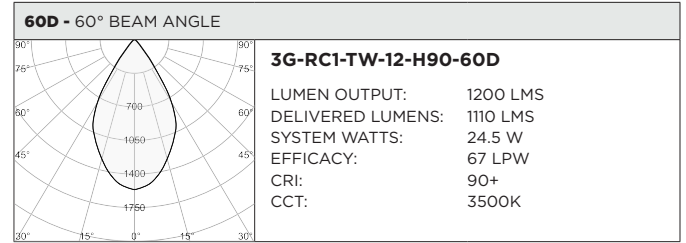

3GD - Warm Dim

3GT - Tunable White

BASED ON 20° BEAM ANGLE AND 3000K

LUMEN OUTPUT	90+ CRI		
	DELIVERED LUMENS	SYSTEM WATTS	EFFICACY (LPW)
800LMs	N/A	N/A	N/A
1200LMs	1136	15.4	74
2000LMs	1593	23.2	69

BASED ON 20° BEAM ANGLE

LUMEN OUTPUT	90+ CRI (2700K)			90+ CRI (3500K)			90+ CRI (6500K)		
	DELIVERED LUMENS	SYSTEM WATTS	EFFICACY (LPW)	DELIVERED LUMENS	SYSTEM WATTS	EFFICACY (LPW)	DELIVERED LUMENS	SYSTEM WATTS	EFFICACY (LPW)
800LMs	N/A	N/A	N/A	N/A	N/A	N/A	N/A	N/A	N/A
1200LMs	1066	16.6	64	1091	16.6	66	1221	16.6	74
2000LMs	1491	24.5	61	1561	24.5	64	1684	24.5	69