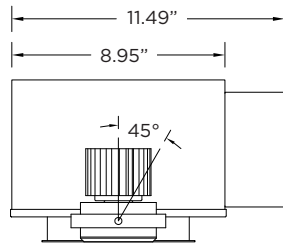

TRIM HOUSING OPTIONS

NC - NEW CONSTRUCTION (NON-IC)

IC - IC HOUSING

CP - CHICAGO PLENUM HOUSING