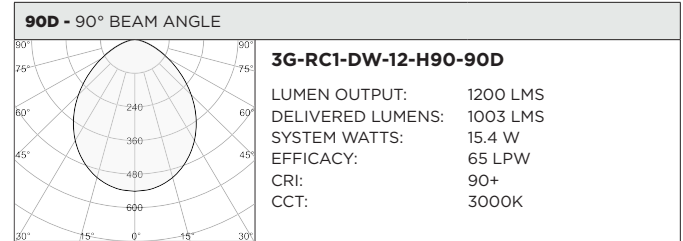

3GD - Warm Dim

3GT - Tunable White

BASED ON 20° BEAM ANGLE AND 3000K

LUMEN OUTPUT	90+ CRI		
	DELIVERED LUMENS	SYSTEM WATTS	EFFICACY (LPW)
800LMs	N/A	N/A	N/A
1200LMs	1136	15.4	74
2000LMs	1593	23.2	69

BASED ON 20° BEAM ANGLE