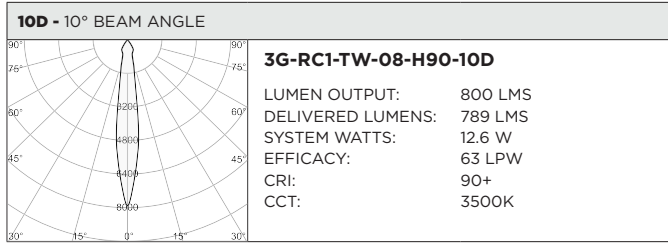

3GD - Warm Dim

3GT - Tunable White

BASED ON 20° BEAM ANGLE AND 3000K

LUMEN OUTPUT	90+ CRI		
	DELIVERED LUMENS	SYSTEM WATTS	EFFICACY (LPW)
800LMs	N/A	N/A	N/A
1200LMs	1136	15.4	74
2000LMs	1593	23.2	69

BASED ON 20° BEAM ANGLE

LUMEN OUTPUT	90+ CRI (2700K)			90+ CRI (3500K)			90+ CRI (6500K)		
	DELIVERED LUMENS	SYSTEM WATTS	EFFICACY (LPW)	DELIVERED LUMENS	SYSTEM WATTS	EFFICACY (LPW)	DELIVERED LUMENS	SYSTEM WATTS	EFFICACY (LPW)
800LMs	N/A	N/A	N/A	N/A	N/A	N/A	N/A	N/A	N/A
1200LMs	1066	16.6	64	1091	16.6	66	1221	16.6	74
2000LMs	1491	24.5	61	1561	24.5	64	1684	24.5	69