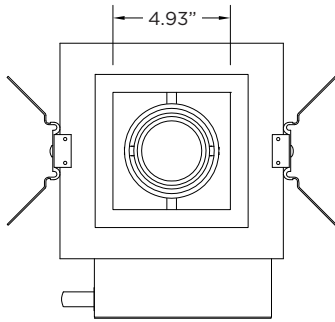

TRIM HOUSING OPTIONS

NC - NEW CONSTRUCTION (NON-IC)

IC - IC HOUSING

CP - CHICAGO PLENUM HOUSING