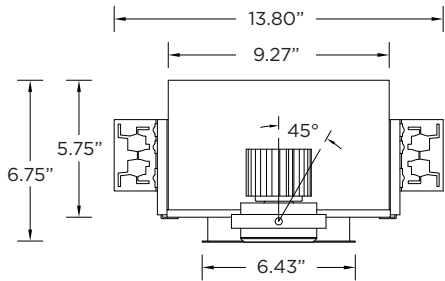

TRIM HOUSING OPTIONS

NC - NEW CONSTRUCTION (NON-IC)

IC - IC HOUSING

CP - CHICAGO PLENUM HOUSING