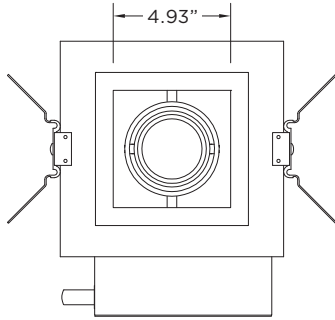

3GQ-RC1

1 LIGHT MADISON - TRIM & TRIMLESS

TRIM HOUSING OPTIONS

- **NC** - New Construction (Non-IC)
- **IC** - IC Housing (2200lm max)
- **CP** - Chicago Plenum Housing

LUMEN OUTPUT	A	B
Up to 2200lm	45°	45°
3000lm	35°	35°

TRIMLESS HOUSING OPTIONS

- **NC** - New Construction (Non-IC)
- **IC** - IC Housing (2200lm max)
- **CP** - Chicago Plenum Housing

LUMEN OUTPUT	A	B
Up to 2200lm	45°	45°
3000lm	35°	35°