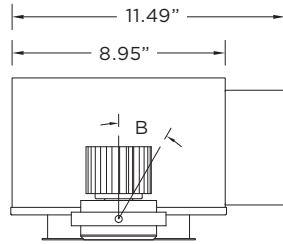

3GQ-RC1

1 LIGHT MADISON - TRIM & TRIMLESS

TRIM HOUSING OPTIONS

- **NC** - New Construction (Non-IC)
- **IC** - IC Housing (2200lm max)
- **CP** - Chicago Plenum Housing

LUMEN OUTPUT	A	B
Up to 2200lm	45°	45°
3000lm	35°	35°

TRIMLESS HOUSING OPTIONS

- **NC** - New Construction (Non-IC)
- **IC** - IC Housing (2200lm max)
- **CP** - Chicago Plenum Housing

LUMEN OUTPUT	A	B
Up to 2200lm	45°	45°
3000lm	35°	35°