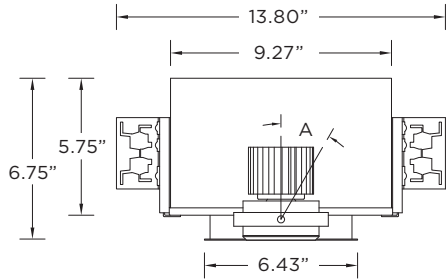

3GQ-RC1

1 LIGHT MADISON - TRIM & TRIMLESS

TRIM HOUSING OPTIONS

- **NC** - New Construction (Non-IC)
- **IC** - IC Housing (2200lm max)
- **CP** - Chicago Plenum Housing

LUMEN OUTPUT	A	B
Up to 2200lm	45°	45°
3000lm	35°	35°

TRIMLESS HOUSING OPTIONS

- **NC** - New Construction (Non-IC)
- **IC** - IC Housing (2200lm max)
- **CP** - Chicago Plenum Housing

LUMEN OUTPUT	A	B
Up to 2200lm	45°	45°
3000lm	35°	35°