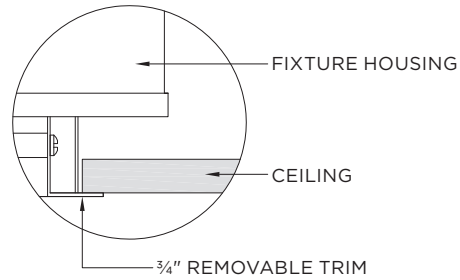

¹ IC Housing available up to 2200lm

Refer to standard specification sheets for complete details. Please note that only options shown above qualify for 10 day 3GQ program MAR 3, 2021

3GQ-RC1

1 LIGHT MADISON - TRIM & TRIMLESS

TRIM HOUSING OPTIONS

- NC** - New Construction (Non-IC)
- IC** - IC Housing (2200lm max)
- CP** - Chicago Plenum Housing

LUMEN OUTPUT	A	B
Up to 2200lm	45°	45°
3000lm	35°	35°

TRIMLESS HOUSING OPTIONS

- NC** - New Construction (Non-IC)
- IC** - IC Housing (2200lm max)
- CP** - Chicago Plenum Housing