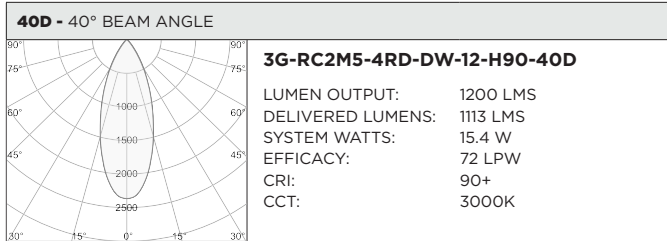

BASED ON 60° BEAM ANGLE AND 3000K (PER FIXTURE HEAD)

LUMEN OUTPUT	90+ CRI (3000K)		
	DELIVERED LUMENS	SYSTEM WATTS	EFFICACY (LPW)
800LMs	N/A	N/A	N/A
1200LMs	1145	15.4	74
2000LMs	1611	23.2	69

BASED ON 60° BEAM ANGLE (PER FIXTURE HEAD)