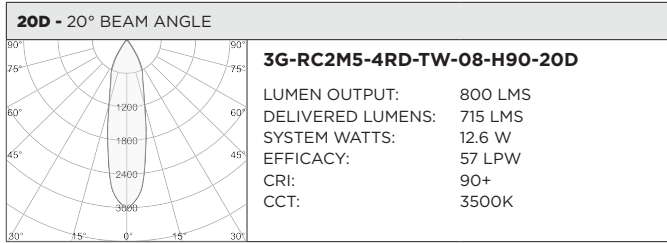

BASED ON 60° BEAM ANGLE (PER FIXTURE HEAD)

LUMEN OUTPUT	90+ CRI (2700K)			90+ CRI (3500K)			90+ CRI (6500K)		
	DELIVERED LUMENS	SYSTEM WATTS	EFFICACY (LPW)	DELIVERED LUMENS	SYSTEM WATTS	EFFICACY (LPW)	DELIVERED LUMENS	SYSTEM WATTS	EFFICACY (LPW)
800LMs	N/A	N/A	N/A	N/A	N/A	N/A	N/A	N/A	N/A
1200LMs	1076	16.6	65	1127	16.6	68	1266	16.6	76
2000LMs	1523	24.5	62	1558	24.5	64	1824	24.5	74