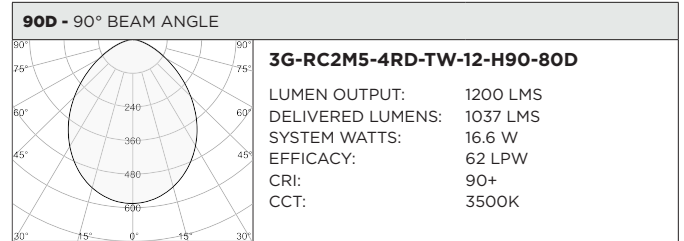

BASED ON 60° BEAM ANGLE (PER FIXTURE HEAD)

LUMEN OUTPUT	90+ CRI (2700K)			90+ CRI (3500K)			90+ CRI (6500K)		
	DELIVERED LUMENS	SYSTEM WATTS	EFFICACY (LPW)	DELIVERED LUMENS	SYSTEM WATTS	EFFICACY (LPW)	DELIVERED LUMENS	SYSTEM WATTS	EFFICACY (LPW)
800LMs	N/A	N/A	N/A	N/A	N/A	N/A	N/A	N/A	N/A
1200LMs	1076	16.6	65	1127	16.6	68	1266	16.6	76
2000LMs	1523	24.5	62	1558	24.5	64	1824	24.5	74