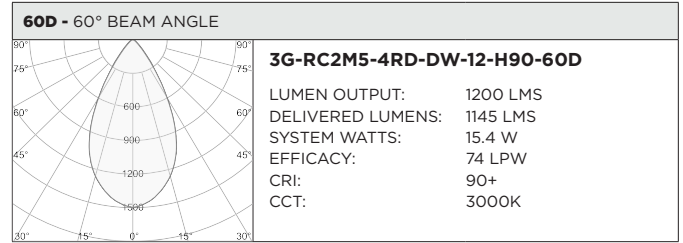

BASED ON 60° BEAM ANGLE AND 3000K (PER FIXTURE HEAD)

LUMEN OUTPUT	90+ CRI (3000K)		
	DELIVERED LUMENS	SYSTEM WATTS	EFFICACY (LPW)
800LMs	N/A	N/A	N/A
1200LMs	1145	15.4	74
2000LMs	1611	23.2	69

BASED ON 60° BEAM ANGLE (PER FIXTURE HEAD)