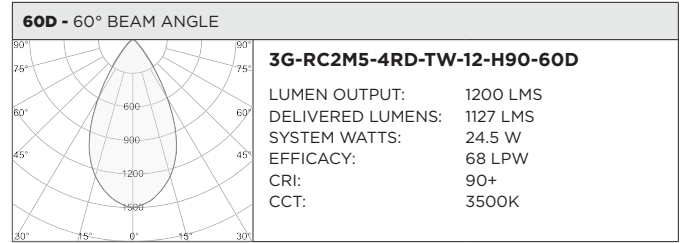

BASED ON 60° BEAM ANGLE (PER FIXTURE HEAD)

LUMEN OUTPUT	90+ CRI (2700K)			90+ CRI (3500K)			90+ CRI (6500K)		
	DELIVERED LUMENS	SYSTEM WATTS	EFFICACY (LPW)	DELIVERED LUMENS	SYSTEM WATTS	EFFICACY (LPW)	DELIVERED LUMENS	SYSTEM WATTS	EFFICACY (LPW)
800LMs	N/A	N/A	N/A	N/A	N/A	N/A	N/A	N/A	N/A
1200LMs	1076	16.6	65	1127	16.6	68	1266	16.6	76
2000LMs	1523	24.5	62	1558	24.5	64	1824	24.5	74