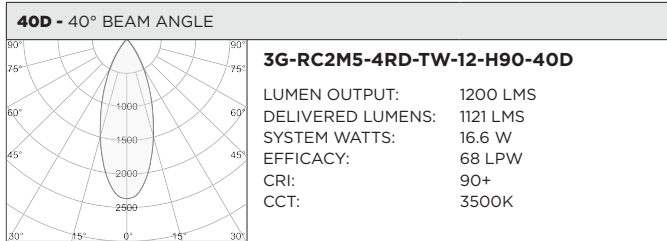

BASED ON 60° BEAM ANGLE (PER FIXTURE HEAD)

LUMEN OUTPUT	90+ CRI (2700K)			90+ CRI (3500K)			90+ CRI (6500K)		
	DELIVERED LUMENS	SYSTEM WATTS	EFFICACY (LPW)	DELIVERED LUMENS	SYSTEM WATTS	EFFICACY (LPW)	DELIVERED LUMENS	SYSTEM WATTS	EFFICACY (LPW)
800LMs	N/A	N/A	N/A	N/A	N/A	N/A	N/A	N/A	N/A
1200LMs	1076	16.6	65	1127	16.6	68	1266	16.6	76
2000LMs	1523	24.5	62	1558	24.5	64	1824	24.5	74