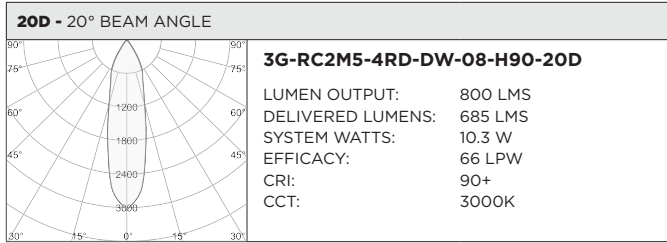

BASED ON 60° BEAM ANGLE AND 3000K (PER FIXTURE HEAD)

LUMEN OUTPUT	90+ CRI (3000K)		
	DELIVERED LUMENS	SYSTEM WATTS	EFFICACY (LPW)
800LMs	N/A	N/A	N/A
1200LMs	1145	15.4	74
2000LMs	1611	23.2	69

BASED ON 60° BEAM ANGLE (PER FIXTURE HEAD)