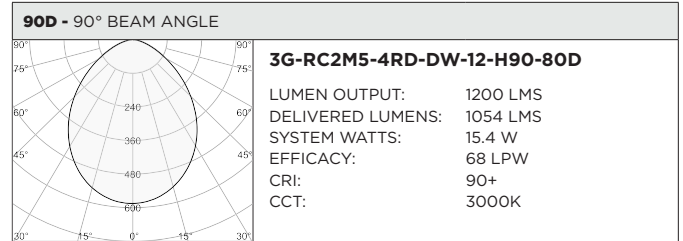

BASED ON 60° BEAM ANGLE AND 3000K (PER FIXTURE HEAD)

LUMEN OUTPUT	90+ CRI (3000K)		
	DELIVERED LUMENS	SYSTEM WATTS	EFFICACY (LPW)
800LMs	N/A	N/A	N/A
1200LMs	1145	15.4	74
2000LMs	1611	23.2	69