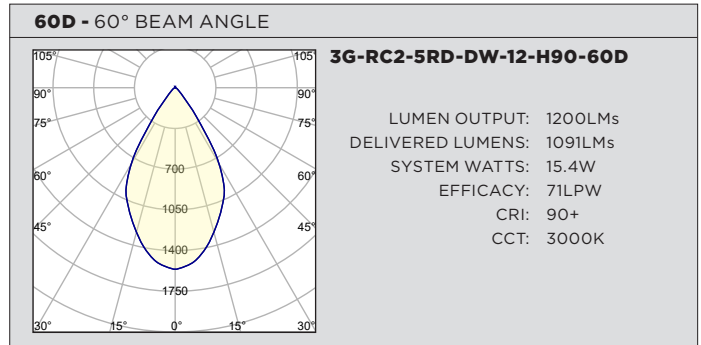

PERFORMANCE CHART BASED ON 20° BEAM AND 3000K SOURCE (PER FIXTURE HEAD)

DIM TO WARM LUMEN OUTPUT	90+ CRI (3000K)		
	DELIVERED LUMENS	SYSTEM WATTS	EFFICACY (LPW)
800LMs	N/A	N/A	N/A
1200LMs	1136	15.4	74
2000LMs	1593	23.2	69

PHOTOMETRY (PER FIXTURE HEAD)