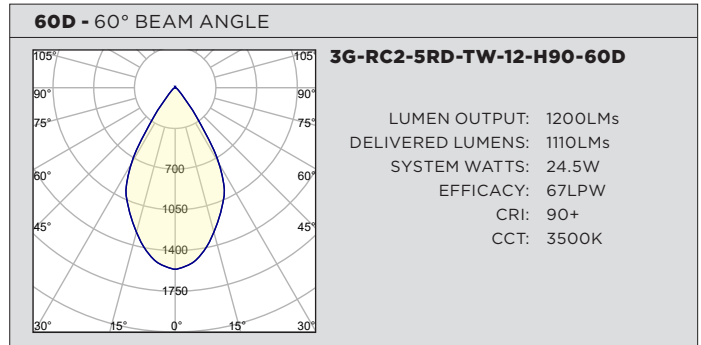

PERFORMANCE CHART BASED ON 20° BEAM (PER FIXTURE HEAD)

TUNABLE WHITE LUMEN OUTPUT	90+ CRI (2700K)			90+ CRI (3500K)			90+ CRI (6500K)		
	DELIVERED LUMENS	SYSTEM WATTS	EFFICACY (LPW)	DELIVERED LUMENS	SYSTEM WATTS	EFFICACY (LPW)	DELIVERED LUMENS	SYSTEM WATTS	EFFICACY (LPW)
800LMs	N/A	N/A	N/A	N/A	N/A	N/A	N/A	N/A	N/A
1200LMs	1066	16.6	64	1091	16.6	66	1221	16.6	74
2000LMs	1491	24.5	61	1561	24.5	64	1684	24.5	69

PHOTOMETRY (PER FIXTURE HEAD)