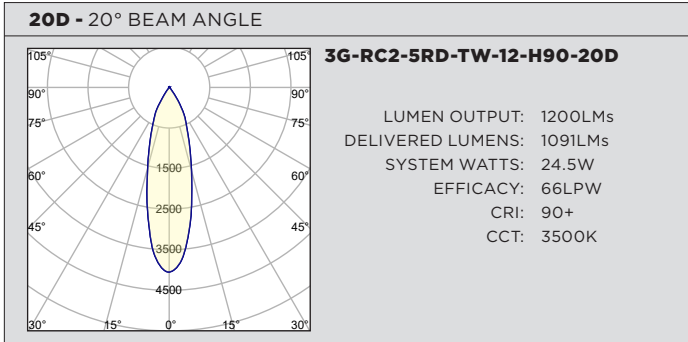

PERFORMANCE CHART BASED ON 20° BEAM (PER FIXTURE HEAD)

TUNABLE WHITE LUMEN OUTPUT	90+ CRI (2700K)			90+ CRI (3500K)			90+ CRI (6500K)		
	DELIVERED LUMENS	SYSTEM WATTS	EFFICACY (LPW)	DELIVERED LUMENS	SYSTEM WATTS	EFFICACY (LPW)	DELIVERED LUMENS	SYSTEM WATTS	EFFICACY (LPW)
800LMs	N/A	N/A	N/A	N/A	N/A	N/A	N/A	N/A	N/A
1200LMs	1066	16.6	64	1091	16.6	66	1221	16.6	74
2000LMs	1491	24.5	61	1561	24.5	64	1684	24.5	69

PHOTOMETRY (PER FIXTURE HEAD)