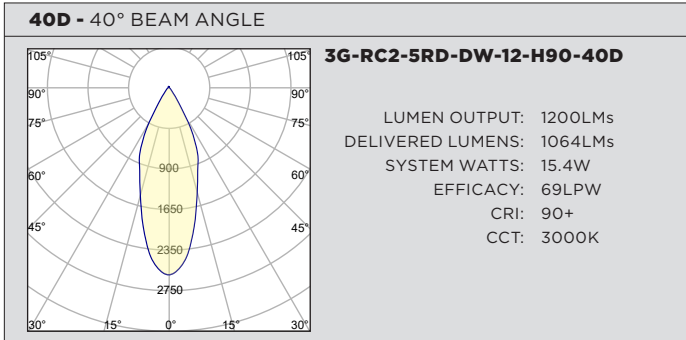

### PERFORMANCE CHART BASED ON 20° BEAM AND 3000K SOURCE (PER FIXTURE HEAD)

| DIM TO WARM<br>LUMEN OUTPUT | 90+ CRI (3000K)     |                 |                   |
|-----------------------------|---------------------|-----------------|-------------------|
|                             | DELIVERED<br>LUMENS | SYSTEM<br>WATTS | EFFICACY<br>(LPW) |
| 800LMs                      | N/A                 | N/A             | N/A               |
| 1200LMs                     | 1136                | 15.4            | 74                |
| 2000LMs                     | 1593                | 23.2            | 69                |

### PERFORMANCE CHART BASED ON 20° BEAM (PER FIXTURE HEAD)

| TUNABLE WHITE<br>LUMEN OUTPUT | 90+ CRI (2700K)     |                 |                   | 90+ CRI (3500K)     |                 |                   | 90+ CRI (6500K)     |                 |                   |
|-------------------------------|---------------------|-----------------|-------------------|---------------------|-----------------|-------------------|---------------------|-----------------|-------------------|
|                               | DELIVERED<br>LUMENS | SYSTEM<br>WATTS | EFFICACY<br>(LPW) | DELIVERED<br>LUMENS | SYSTEM<br>WATTS | EFFICACY<br>(LPW) | DELIVERED<br>LUMENS | SYSTEM<br>WATTS | EFFICACY<br>(LPW) |
| <b>800LMs</b>                 | N/A                 | N/A             | N/A               | N/A                 | N/A             | N/A               | N/A                 | N/A             | N/A               |
| <b>1200LMs</b>                | 1066                | 16.6            | 64                | 1091                | 16.6            | 66                | 1221                | 16.6            | 74                |
| <b>2000LMs</b>                | 1491                | 24.5            | 61                | 1561                | 24.5            | 64                | 1684                | 24.5            | 69                |