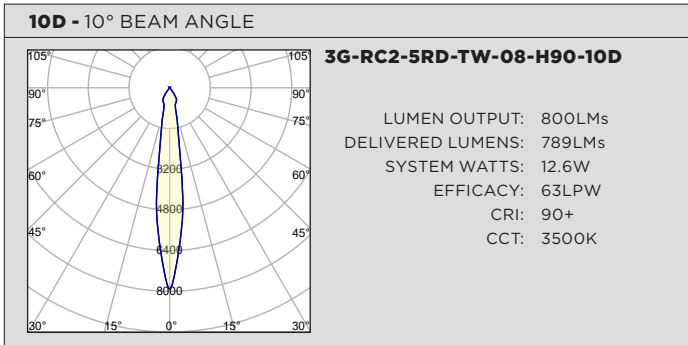

PERFORMANCE CHART BASED ON 20° BEAM (PER FIXTURE HEAD)

TUNABLE WHITE LUMEN OUTPUT	90+ CRI (2700K)			90+ CRI (3500K)			90+ CRI (6500K)		
	DELIVERED LUMENS	SYSTEM WATTS	EFFICACY (LPW)	DELIVERED LUMENS	SYSTEM WATTS	EFFICACY (LPW)	DELIVERED LUMENS	SYSTEM WATTS	EFFICACY (LPW)
800LMs	N/A	N/A	N/A	N/A	N/A	N/A	N/A	N/A	N/A
1200LMs	1066	16.6	64	1091	16.6	66	1221	16.6	74
2000LMs	1491	24.5	61	1561	24.5	64	1684	24.5	69

PHOTOMETRY (PER FIXTURE HEAD)