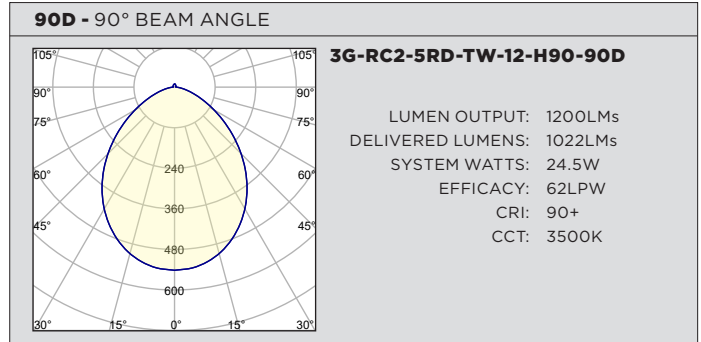

PERFORMANCE CHART BASED ON 20° BEAM (PER FIXTURE HEAD)

TUNABLE WHITE LUMEN OUTPUT	90+ CRI (2700K)			90+ CRI (3500K)			90+ CRI (6500K)		
	DELIVERED LUMENS	SYSTEM WATTS	EFFICACY (LPW)	DELIVERED LUMENS	SYSTEM WATTS	EFFICACY (LPW)	DELIVERED LUMENS	SYSTEM WATTS	EFFICACY (LPW)
800LMs	N/A	N/A	N/A	N/A	N/A	N/A	N/A	N/A	N/A
1200LMs	1066	16.6	64	1091	16.6	66	1221	16.6	74
2000LMs	1491	24.5	61	1561	24.5	64	1684	24.5	69

PHOTOMETRY (PER FIXTURE HEAD)