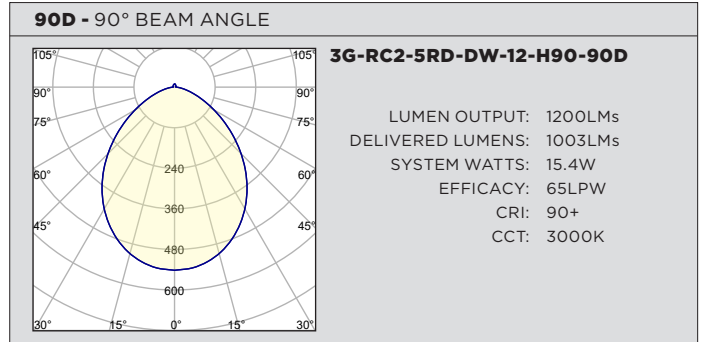

### PERFORMANCE CHART BASED ON 20° BEAM AND 3000K SOURCE (PER FIXTURE HEAD)

| DIM TO WARM<br>LUMEN OUTPUT | 90+ CRI (3000K)     |                 |                   |
|-----------------------------|---------------------|-----------------|-------------------|
|                             | DELIVERED<br>LUMENS | SYSTEM<br>WATTS | EFFICACY<br>(LPW) |
| 800LMs                      | N/A                 | N/A             | N/A               |
| 1200LMs                     | 1136                | 15.4            | 74                |
| 2000LMs                     | 1593                | 23.2            | 69                |

### PERFORMANCE CHART BASED ON 20° BEAM (PER FIXTURE HEAD)

| TUNABLE WHITE<br>LUMEN OUTPUT | 90+ CRI (2700K)     |                 |                   | 90+ CRI (3500K)     |                 |                   | 90+ CRI (6500K)     |                 |                   |
|-------------------------------|---------------------|-----------------|-------------------|---------------------|-----------------|-------------------|---------------------|-----------------|-------------------|
|                               | DELIVERED<br>LUMENS | SYSTEM<br>WATTS | EFFICACY<br>(LPW) | DELIVERED<br>LUMENS | SYSTEM<br>WATTS | EFFICACY<br>(LPW) | DELIVERED<br>LUMENS | SYSTEM<br>WATTS | EFFICACY<br>(LPW) |
| <b>800LMs</b>                 | N/A                 | N/A             | N/A               | N/A                 | N/A             | N/A               | N/A                 | N/A             | N/A               |
| <b>1200LMs</b>                | 1066                | 16.6            | 64                | 1091                | 16.6            | 66                | 1221                | 16.6            | 74                |
| <b>2000LMs</b>                | 1491                | 24.5            | 61                | 1561                | 24.5            | 64                | 1684                | 24.5            | 69                |