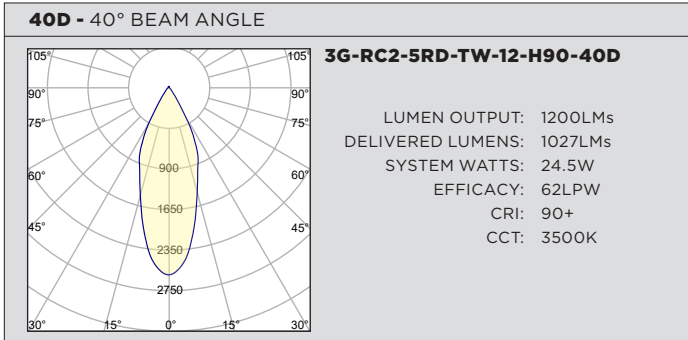

PERFORMANCE CHART BASED ON 20° BEAM (PER FIXTURE HEAD)

TUNABLE WHITE LUMEN OUTPUT	90+ CRI (2700K)			90+ CRI (3500K)			90+ CRI (6500K)		
	DELIVERED LUMENS	SYSTEM WATTS	EFFICACY (LPW)	DELIVERED LUMENS	SYSTEM WATTS	EFFICACY (LPW)	DELIVERED LUMENS	SYSTEM WATTS	EFFICACY (LPW)
800LMs	N/A	N/A	N/A	N/A	N/A	N/A	N/A	N/A	N/A
1200LMs	1066	16.6	64	1091	16.6	66	1221	16.6	74
2000LMs	1491	24.5	61	1561	24.5	64	1684	24.5	69

PHOTOMETRY (PER FIXTURE HEAD)