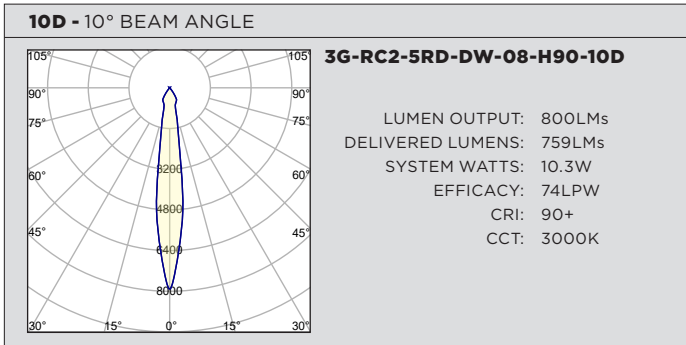

### PERFORMANCE CHART BASED ON 20° BEAM AND 3000K SOURCE (PER FIXTURE HEAD)

| DIM TO WARM<br>LUMEN OUTPUT | 90+ CRI (3000K)     |                 |                   |
|-----------------------------|---------------------|-----------------|-------------------|
|                             | DELIVERED<br>LUMENS | SYSTEM<br>WATTS | EFFICACY<br>(LPW) |
| 800LMs                      | N/A                 | N/A             | N/A               |
| 1200LMs                     | 1136                | 15.4            | 74                |
| 2000LMs                     | 1593                | 23.2            | 69                |

### PERFORMANCE CHART BASED ON 20° BEAM (PER FIXTURE HEAD)

| TUNABLE WHITE<br>LUMEN OUTPUT | 90+ CRI (2700K)     |                 |                   | 90+ CRI (3500K)     |                 |                   | 90+ CRI (6500K)     |                 |                   |
|-------------------------------|---------------------|-----------------|-------------------|---------------------|-----------------|-------------------|---------------------|-----------------|-------------------|
|                               | DELIVERED<br>LUMENS | SYSTEM<br>WATTS | EFFICACY<br>(LPW) | DELIVERED<br>LUMENS | SYSTEM<br>WATTS | EFFICACY<br>(LPW) | DELIVERED<br>LUMENS | SYSTEM<br>WATTS | EFFICACY<br>(LPW) |
| <b>800LMs</b>                 | N/A                 | N/A             | N/A               | N/A                 | N/A             | N/A               | N/A                 | N/A             | N/A               |
| <b>1200LMs</b>                | 1066                | 16.6            | 64                | 1091                | 16.6            | 66                | 1221                | 16.6            | 74                |
| <b>2000LMs</b>                | 1491                | 24.5            | 61                | 1561                | 24.5            | 64                | 1684                | 24.5            | 69                |