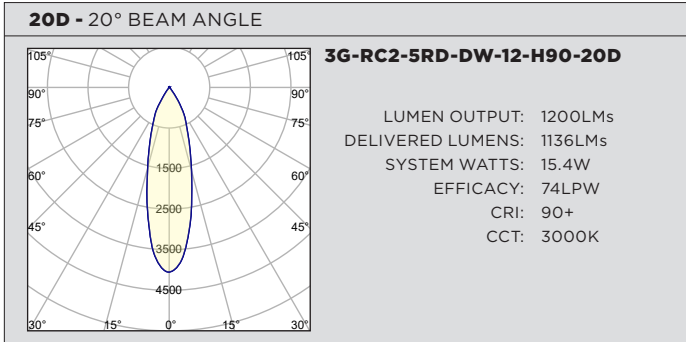

PERFORMANCE CHART BASED ON 20° BEAM AND 3000K SOURCE (PER FIXTURE HEAD)

DIM TO WARM LUMEN OUTPUT	90+ CRI (3000K)		
	DELIVERED LUMENS	SYSTEM WATTS	EFFICACY (LPW)
800LMs	N/A	N/A	N/A
1200LMs	1136	15.4	74
2000LMs	1593	23.2	69

PHOTOMETRY (PER FIXTURE HEAD)