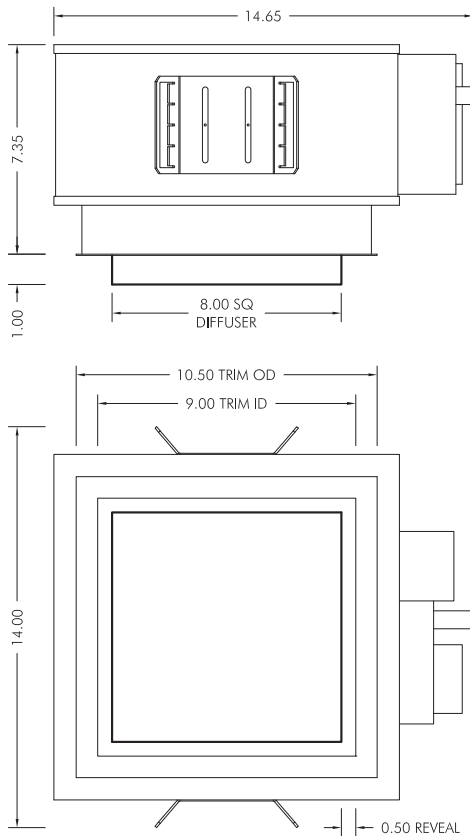

PROJECT

TYPE

DATE

CATALOG #

TRIM DETAIL

TRIMLESS DETAIL

LED COLOR CHANGING (PG. 452)

- COLOR CHANGING LED (LEDCC) MODELS MUST BE CONNECTED TO A 3G 24V LED CONTROLLER
- CONSULT FACTORY FOR CUSTOM CONFIGURATIONS

TRIM

TRIMLESS

ORDERING INFORMATION

CAT. NO	LAMP SOURCE (SELECT ONE)		LED COLOR TEMPERATURE	VOLTAGE	BALLAST / DRIVER	FLANGE TYPE
	COMPACT FLUORESCENT	LED				
3G-RKU801	18CFL - 18W CFL TRIPLE TUBE	12LED - 12W WHITE	30K - 3000K (LED)	120 - 120V	E - ELECTRONIC	XTR - TRIMLESS
	26CFL - 26W CFL TRIPLE TUBE	LEDX - SINGLE COLOR LEDCC - COLOR CHANGING	35K - 3500K (LED)	277 - 277V 347 - 347V (CFL ONLY)	DIM - DIMMING (SPECIFY) DHL - DIMMING (LUTRON HI-LUME 3D®) DECO - DIMMING (LUTRON ECO SYSTEM®) RMT - REMOTE (LEDCC ONLY)	WT - WHITE TRIM

NOTE: Dimming available for CFL and LEDW only
Dimming not available for 347V

3G-RKU801

ORDERING EXAMPLE 3G-RKU801-26CFL-120-E-XTR