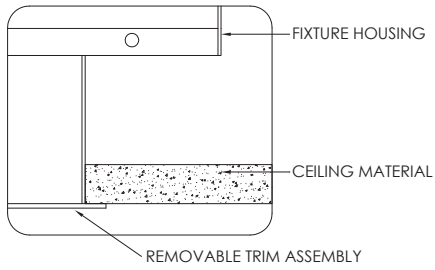

- New construction housing and electrical enclosure constructed in cold rolled steel and powder coated matte white
- White sandblasted acrylic diffuser fabricated with mitered corners
- Trimless model features an aluminum mudding flange with a unique 1/2" inner reveal that emulates drywall to create a perfect looking cut-out every time
- Trim model features a 3/4" removable trim assembly with an inner sleeve to conceal hardware
- Acrylic diffuser protrudes 1" below the ceiling plane and features a 1/2" reveal creating a unique glow
- A ceiling thickness of 1/2" to 1 1/2" can be accommodated

**MOUNTING**

- Suitable for drywall, acoustic, wood, and various architectural ceilings
- Butterfly brackets and C Channel bars included

PROJECT

TYPE

DATE

CATALOG #

TRIM DETAIL

TRIMLESS DETAIL