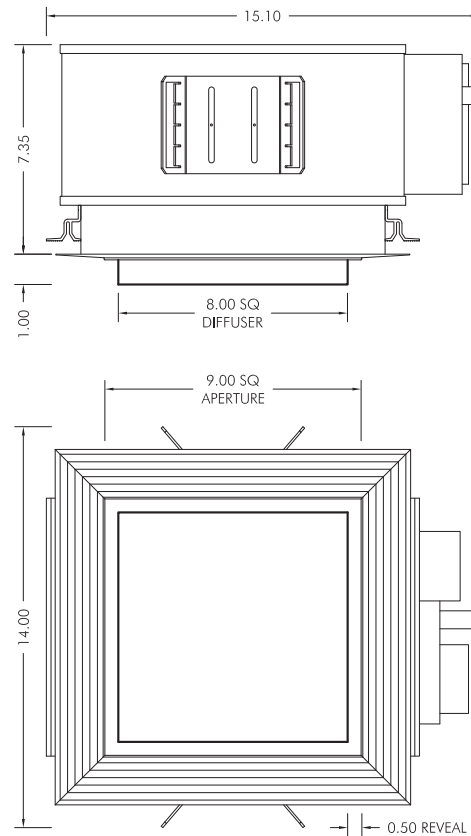

TRIMLESS

ORDERING INFORMATION

CAT. NO	LAMP SOURCE (SELECT ONE)		LED COLOR TEMPERATURE	VOLTAGE	BALLAST / DRIVER	FLANGE TYPE
	COMPACT FLUORESCENT	LED				
3G-RKU801	18CFL - 18W CFL TRIPLE TUBE	12LED - 12W WHITE	30K - 3000K (LED)	120 - 120V	E - ELECTRONIC	XTR - TRIMLESS
	26CFL - 26W CFL TRIPLE TUBE	LEDX - SINGLE COLOR LEDCC - COLOR CHANGING	35K - 3500K (LED)	277 - 277V 347 - 347V (CFL ONLY)	DIM - DIMMING (SPECIFY) DHL - DIMMING (LUTRON HI-LUME 3D®) DECO - DIMMING (LUTRON ECO SYSTEM®) RMT - REMOTE (LEDCC ONLY)	WT - WHITE TRIM

NOTE: Dimming available for CFL and LEDW only
Dimming not available for 347V

3G-RKU801

ORDERING EXAMPLE 3G-RKU801-26CFL-120-E-XTR