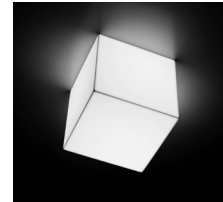

**Recessed Kubo:** Square and linear architectural recessed luminaires featuring white sandblasted acrylic diffusers that are fabricated with mitered corners. The acrylic is fully saturated with various lamp sources including compact fluorescent, white LED, static colors, and color changing LEDs. The acrylic diffuser protrudes 1" below the ceiling plane with a 1/2" reveal creating a unique glow.

**8" SINGLE TRIM**

**8" SINGLE TRIMLESS**

**FAMILY LUMINAIRE**

Single Kubo

Linear Kubo

Pendant Kubo

Recessed Linia

**CONSTRUCTION**

- New construction housing and electrical enclosure constructed in cold rolled steel and powder coated matte white
- White sandblasted acrylic diffuser fabricated with mitered corners
- Trimless model features an aluminum mudding flange with a unique 1/2" inner reveal that emulates drywall to create a perfect looking cut-out every time
- Trim model features a 3/4" removable trim assembly with an inner sleeve to conceal hardware
- Acrylic diffuser protrudes 1" below the ceiling plane and features a 1/2" reveal creating a unique glow
- A ceiling thickness of 1/2" to 1 1/2" can be accommodated