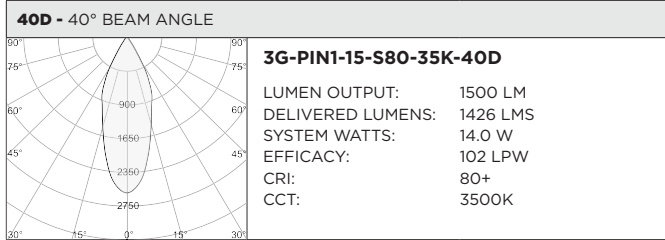

BASED ON 20° BEAM AND 3500K SOURCE

LUMEN OUTPUT	80+ CRI			90+ CRI			97+ CRI		
	DELIVERED LUMENS	SYSTEM WATTS	EFFICACY (LPW)	DELIVERED LUMENS	SYSTEM WATTS	EFFICACY (LPW)	DELIVERED LUMENS	SYSTEM WATTS	EFFICACY (LPW)
1000LMs	1080	10.3	105	951	10.3	92	886	10.3	86
1500LMs	1444	14.0	103	1271	14.0	91	1184	14.0	85
2200LMs	2089	22.0	95	1838	22.0	84	1713	22.0	78
3000LMs	2815	31.3	90	2477	31.3	79	2308	31.3	74
4000LMs	3958	43.0	92	3483	43.0	81	N/A	N/A	N/A

LUMEN OUTPUT MULTIPLIER: 27K=0.94, 30K=0.97, 35K=1.00, 40K=1.01