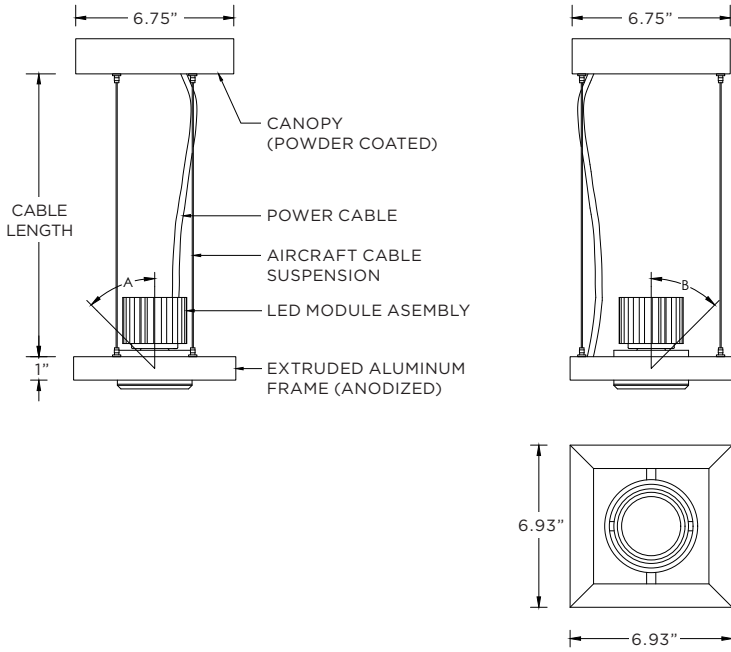

LUMEN OUTPUT	A	B
Up to 1500lm	45	45
2200lm/3000lm	45	45
4000lm	30	30

MOUNTING DETAILS