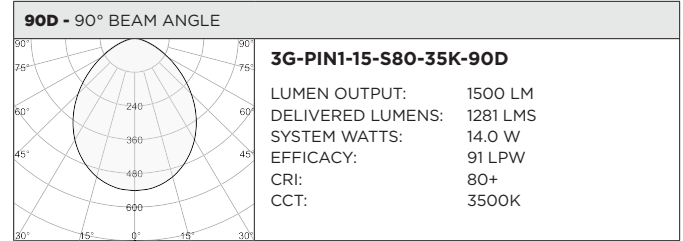

BASED ON 20° BEAM AND 3500K SOURCE

LUMEN OUTPUT	80+ CRI			90+ CRI			97+ CRI		
	DELIVERED LUMENS	SYSTEM WATTS	EFFICACY (LPW)	DELIVERED LUMENS	SYSTEM WATTS	EFFICACY (LPW)	DELIVERED LUMENS	SYSTEM WATTS	EFFICACY (LPW)
1000LMs	1080	10.3	105	951	10.3	92	886	10.3	86
1500LMs	1444	14.0	103	1271	14.0	91	1184	14.0	85
2200LMs	2089	22.0	95	1838	22.0	84	1713	22.0	78
3000LMs	2815	31.3	90	2477	31.3	79	2308	31.3	74
4000LMs	3958	43.0	92	3483	43.0	81	N/A	N/A	N/A

LUMEN OUTPUT MULTIPLIER: 27K=0.94, 30K=0.97, 35K=1.00, 40K=1.01