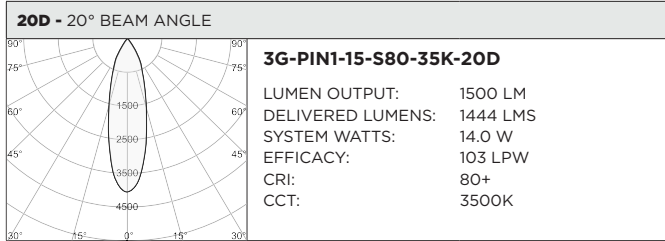

BASED ON 20° BEAM AND 3500K SOURCE

LUMEN OUTPUT	80+ CRI			90+ CRI			97+ CRI		
	DELIVERED LUMENS	SYSTEM WATTS	EFFICACY (LPW)	DELIVERED LUMENS	SYSTEM WATTS	EFFICACY (LPW)	DELIVERED LUMENS	SYSTEM WATTS	EFFICACY (LPW)
1000LMs	1080	10.3	105	951	10.3	92	886	10.3	86
1500LMs	1444	14.0	103	1271	14.0	91	1184	14.0	85
2200LMs	2089	22.0	95	1838	22.0	84	1713	22.0	78
3000LMs	2815	31.3	90	2477	31.3	79	2308	31.3	74
4000LMs	3958	43.0	92	3483	43.0	81	N/A	N/A	N/A

LUMEN OUTPUT MULTIPLIER: 27K=0.94, 30K=0.97, 35K=1.00, 40K=1.01