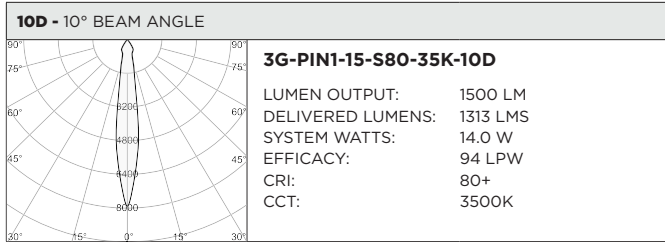

BASED ON 20° BEAM AND 3500K SOURCE

LUMEN OUTPUT	80+ CRI			90+ CRI			97+ CRI		
	DELIVERED LUMENS	SYSTEM WATTS	EFFICACY (LPW)	DELIVERED LUMENS	SYSTEM WATTS	EFFICACY (LPW)	DELIVERED LUMENS	SYSTEM WATTS	EFFICACY (LPW)
1000LMs	1080	10.3	105	951	10.3	92	886	10.3	86
1500LMs	1444	14.0	103	1271	14.0	91	1184	14.0	85
2200LMs	2089	22.0	95	1838	22.0	84	1713	22.0	78
3000LMs	2815	31.3	90	2477	31.3	79	2308	31.3	74
4000LMs	3958	43.0	92	3483	43.0	81	N/A	N/A	N/A

LUMEN OUTPUT MULTIPLIER: 27K=0.94, 30K=0.97, 35K=1.00, 40K=1.01