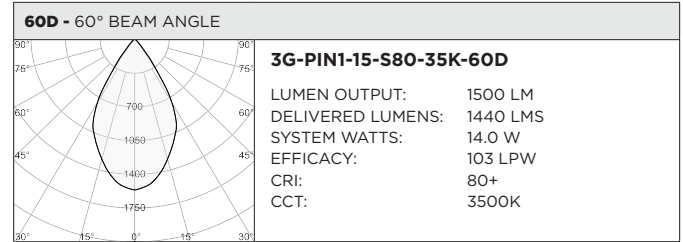

BASED ON 20° BEAM AND 3500K SOURCE

LUMEN OUTPUT	80+ CRI			90+ CRI			97+ CRI		
	DELIVERED LUMENS	SYSTEM WATTS	EFFICACY (LPW)	DELIVERED LUMENS	SYSTEM WATTS	EFFICACY (LPW)	DELIVERED LUMENS	SYSTEM WATTS	EFFICACY (LPW)
1000LMs	1080	10.3	105	951	10.3	92	886	10.3	86
1500LMs	1444	14.0	103	1271	14.0	91	1184	14.0	85
2200LMs	2089	22.0	95	1838	22.0	84	1713	22.0	78
3000LMs	2815	31.3	90	2477	31.3	79	2308	31.3	74
4000LMs	3958	43.0	92	3483	43.0	81	N/A	N/A	N/A

LUMEN OUTPUT MULTIPLIER: 27K=0.94, 30K=0.97, 35K=1.00, 40K=1.01