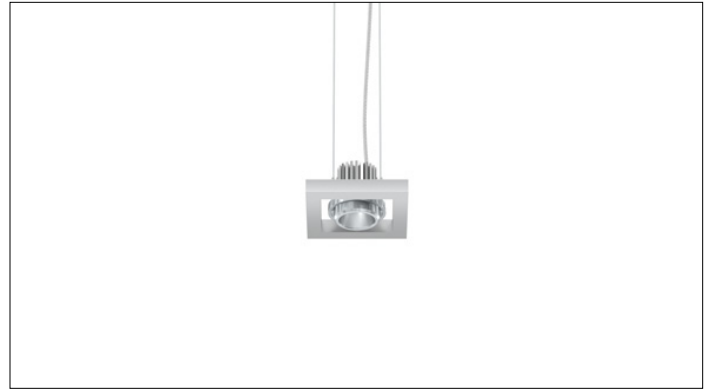

3G LIGHTING

3G-PIN1

1 LIGHT MADISON INFORMA
PENDANT MOUNTED

Extruded aluminum frame with fabricated mitered corners
Standard clear etched and black etched anodized finishes
Machined aluminum double gimbals. Adjustable and lockable
Regressed LED source for enhanced glare control
Lumen range of 1000lm to 4000lm (80+, 90+, and 97+ CRI options)
1% dimming standard with several integral driver options

PROJECT:		TYPE:	
CATALOG#:		DATE:	QTY:

CAT. NO	LUMEN OUTPUT	CRI	COLOR TEMP	BEAM ANGLE	VOLTAGE
3G-PIN1	10 - 1000 LUMENS	S80 - 80+ CRI ¹	27K - 2700K	10D - 10° ²	UNV - 120/277V
	15 - 1500 LUMENS	H90 - 90+ CRI	30K - 3000K	20D - 20°	120 - 120V
	22 - 2200 LUMENS	H97 - 97+ CRI ¹	35K - 3500K	40D - 40°	347 - 347V ³
	30 - 3000 LUMENS		40K - 4000K	60D - 60°	
	40 - 4000 LUMENS			90D - 90° *	

*90D reflector supplied standard with lens

DRIVER	GIMBAL FINISH	FRAME FINISH	CABLE LENGTH
DIM - 0-10V (100-1%) LE - PHASE DIM ⁴ <small>(TRIAC/ELV, 100-1%)</small> DO1 - 0-10V (100-0.1%) DALI - DALI (100-1%) ⁵ DHL2 - LUTRON HI-LUME <small>(1% ECOSYSTEM)</small> DMX - DMX (100-0%)	NG - NATURAL ALUMINUM BG - BLACK GIMBAL	AN - ANODIZED (STANDARD) BK - BLACK CF - CUSTOM	60" - 60" 120" - 120"