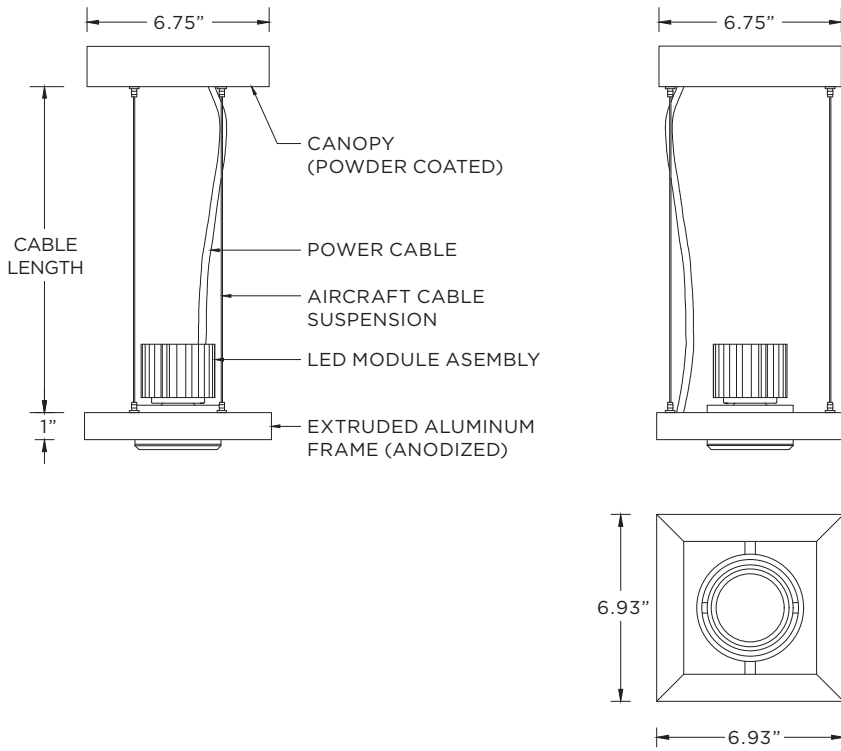

3G

3G-PMF1

LIGHTING 1 LIGHT MADISON INFORMA - PENDANT MOUNTED

DRAWINGS AND DIMENSIONS

MOUNTING

GRID POWER FEED

DRYWALL POWER FEED