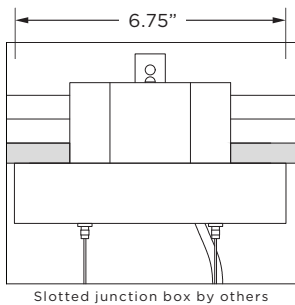

3G

3G-PMF1

LIGHTING 1 LIGHT MADISON INFORMA - PENDANT MOUNTED

DRAWINGS AND DIMENSIONS

MOUNTING

GRID POWER FEED

DRYWALL POWER FEED