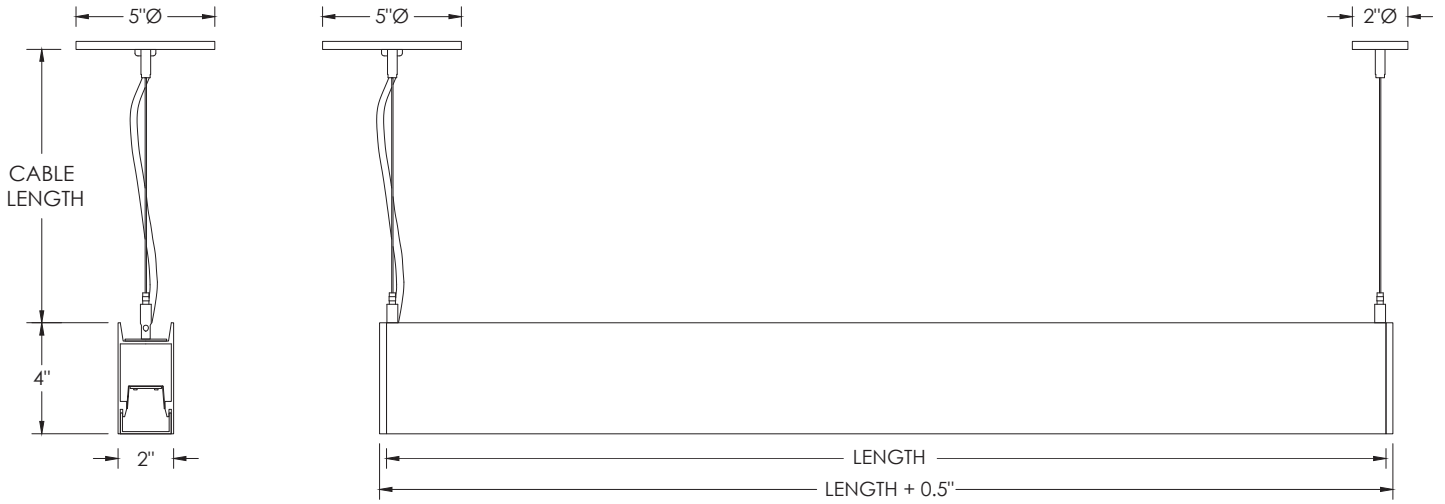

3GQ-2PLI-D

2" LINEAR PENDANT
DIRECT

2" aperture with one piece extruded aluminum housing
 DLC listed with performance up to 139 lumens per watt
 Individual or continuous runs available (see quickship run chart)
 Direct distribution with lumen outputs ranging from 250lm/ft to 1000lm/ft
 Universal voltage, 0-10V integral drivers with 100-1% dimming range
 Suitable for drywall, grid, wood, and other architectural ceilings
 Extruded acrylic lens with optimal performance and glare control

LENS OPTION	FINISH	CABLE LENGTH	RUN TYPE
FL - FLUSH DASY - ASYMMETRIC	WH - WHITE BK - BLACK	60 - 60" 120 - 120" Clear braided cable	S - _____ (STRAIGHT RUN) * Individual fixtures available in 4', 5', 6' and 8' Continuous runs starting at 10' and 12' Runs longer than 12' available in 4' increments (16', 20', 24' etc)

Refer to standard specification sheets for complete details. Please note that only options shown above qualify for 10 day 3GQ program

LENS OPTION

FL - FLUSH

DASY - ASYMMETRIC

QUICKSHIP RUN CHART

RUN LENGTH	SECTION LENGTHS
4'	4'
5'	5'
6'	6'
8'	8'
10'	5'+5'

RUN LENGTH	SECTION LENGTHS
12'	8'+4'
16'	8'+8'
20'	8'+8'+4'
24'	8'+8'+8'
28'	8'+8'+8'+4'

RUN LENGTH	SECTION LENGTHS
32'	8'+8'+8'+8'
36'	8'+8'+8'+8'+4'
40'	8'+8'+8'+8'+8'
44'	8'+8'+8'+8'+8'+4'
48'	8'+8'+8'+8'+8'+8'