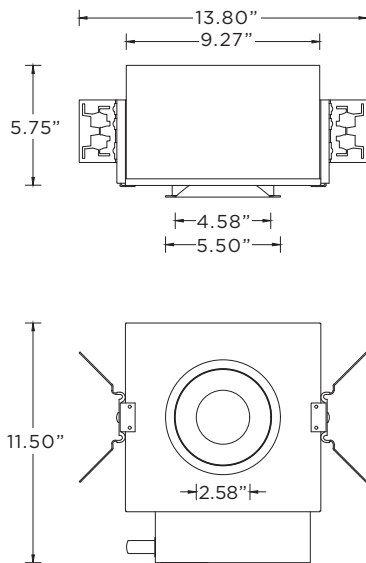

3GQ-DL45RA

4.5" ROUND ADJUSTABLE - DOWNLIGHT

TRIM HOUSING OPTIONS

RMD - Remodel (Non-IC)

NCF - New Construction Frame (Non-IC)

NC - New Construction Housing (Non-IC) (Chicago Plenum Rated)

IC - IC Housing (2200lm max)