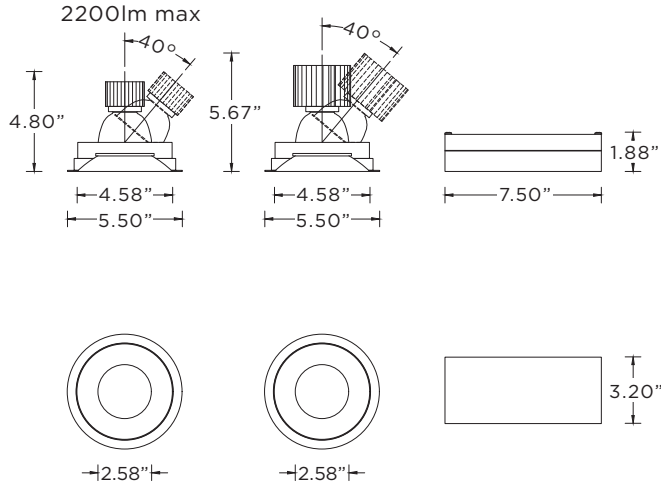

3GQ-DL45RA

4.5" ROUND ADJUSTABLE - DOWNLIGHT

TRIM HOUSING OPTIONS

RMD - Remodel (Non-IC)