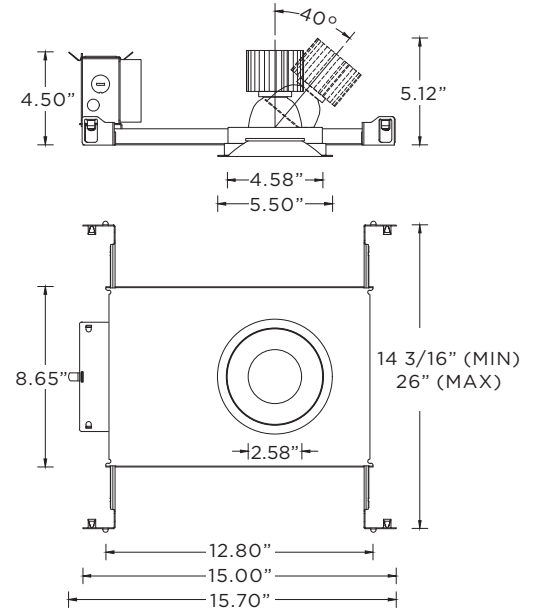

3GQ-DL45RA

4.5" ROUND ADJUSTABLE - DOWNLIGHT

TRIM HOUSING OPTIONS

RMD - Remodel (Non-IC)

NCF - New Construction Frame (Non-IC)

NC - New Construction Housing (Non-IC) (Chicago Plenum Rated)

IC - IC Housing (2200lm max)