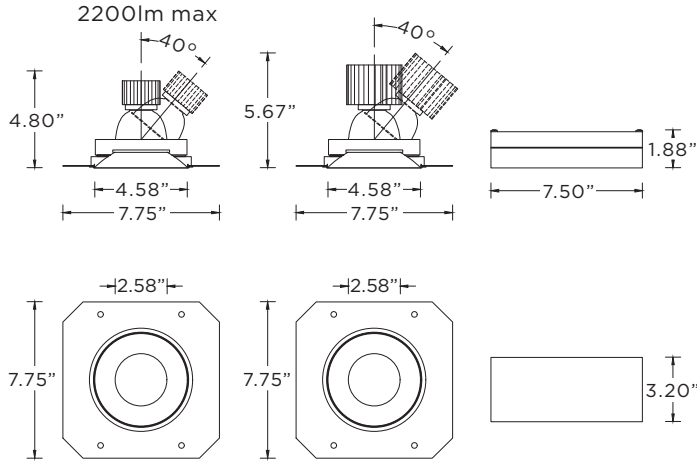

3GQ-DL45RA

4.5" ROUND ADJUSTABLE - DOWNLIGHT

TRIMLESS HOUSING OPTIONS

RMD - Remodel (Non-IC)