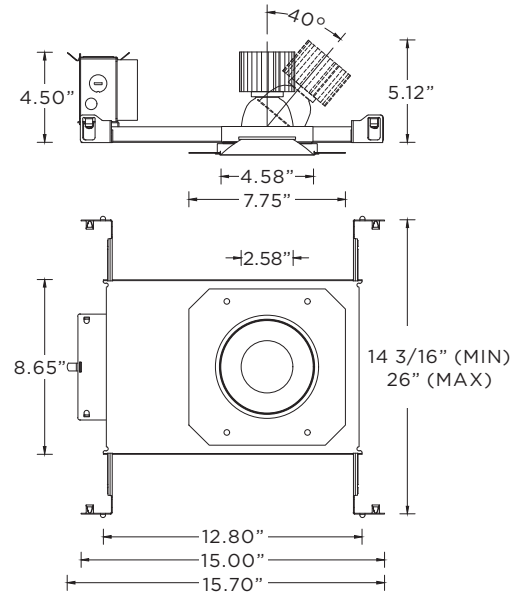

3GQ-DL45RA

4.5" ROUND ADJUSTABLE - DOWNLIGHT

TRIMLESS HOUSING OPTIONS

RMD - Remodel (Non-IC)

NCF - New Construction Frame (Non-IC)

NC - New Construction Housing (Non-IC) (Chicago Plenum Rated)
IC - IC Housing (2200lm max)