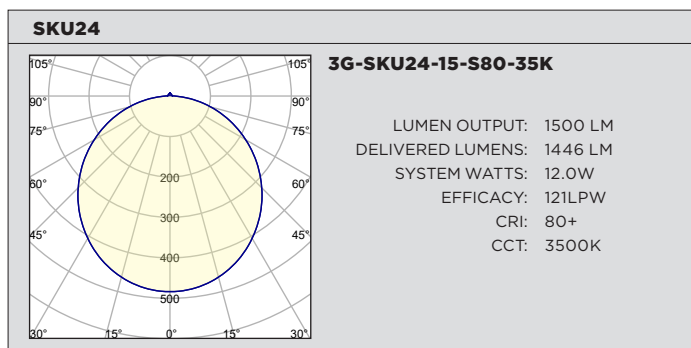

3G-SKU24

LIGHTING 24" KUBO - SURFACE MOUNTED

PERFORMANCE CHART (BASED ON 80+ CRI AND 3500K SOURCE)

LENS OPTION	DELIVERED LUMENS	SYSTEM WATTS	EFFICACY (LPW)
FLUSH	1500	12.0	121
	3000	25.1	116
	4500	40.2	110
	6000	58.4	102
LUMEN OUTPUT ADJUSTMENT FACTORS	CCT	Multiplier	
	2700K	0.94	
	3000K	0.97	
	3500K	1.00	
	4000K	1.01	

PHOTOMETRY