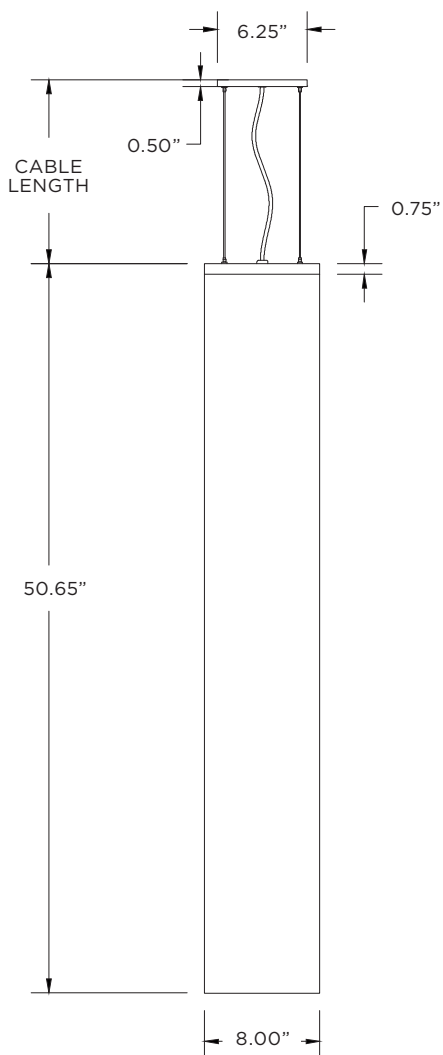

3G

3G-PKU848V

LIGHTING 8" VERTICAL KUBO - PENDANT MOUNTED

DRAWINGS AND DIMENSIONS