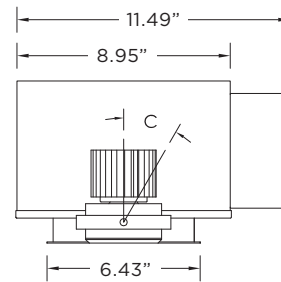

3GQ-RC2

2 LIGHT MADISON - TRIM & TRIMLESS

TRIM HOUSING

NC - New Construction (Non-IC)

IC - IC Housing (2200lm max)

CP - Chicago Plenum Housing

DUAL AXIS ADJUSTABILITY

LUMEN OUTPUT	A	B
Up to 2200lm	45°	45°