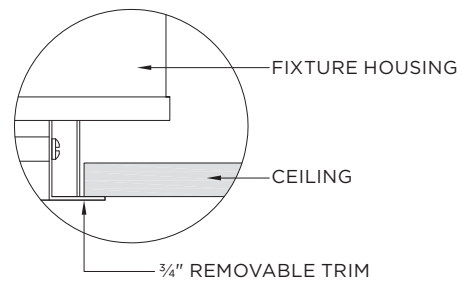

3GQ-RC2

2 LIGHT MADISON - TRIM & TRIMLESS

TRIM HOUSING

NC - New Construction (Non-IC)

IC - IC Housing (2200lm max)

CP - Chicago Plenum Housing

DUAL AXIS ADJUSTABILITY

LUMEN OUTPUT	A	B
Up to 2200lm	45°	45°