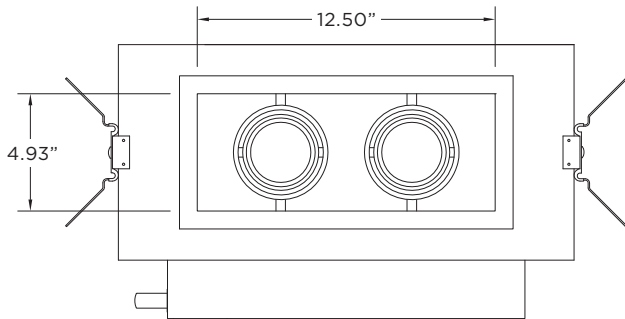

3GQ-RC2

2 LIGHT MADISON - TRIM & TRIMLESS

TRIM HOUSING

NC - New Construction (Non-IC)

IC - IC Housing (2200lm max)

CP - Chicago Plenum Housing

DUAL AXIS ADJUSTABILITY

LUMEN OUTPUT	A	B
Up to 2200lm	45°	45°