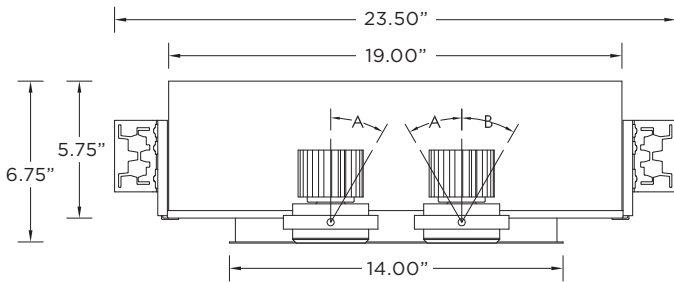

3GQ-RC2

2 LIGHT MADISON - TRIM & TRIMLESS

TRIM HOUSING

NC - New Construction (Non-IC)

IC - IC Housing (2200lm max)

CP - Chicago Plenum Housing

DUAL AXIS ADJUSTABILITY

LUMEN OUTPUT	A	B
Up to 2200lm	45°	45°