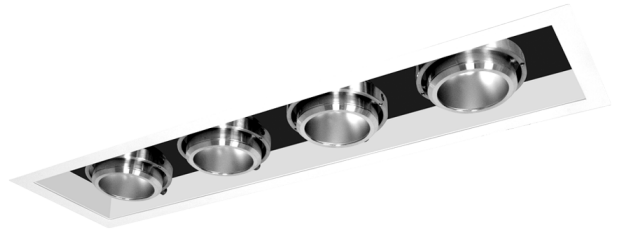

3G LIGHTING

3G-RC4

4 LIGHT MADISON
TRIM & TRIMLESS

New construction and IC housing options available
Trim fixture designed to conceal internal hardware
Trimless fixture features a proprietary aluminum mudding flange
Machined aluminum double gimbals. Adjustable and lockable
Regressed LED source for enhanced glare control
Lumen range of 1000lm to 5000lm (80+, 90+, and 97+ CRI options)
1% dimming standard with several integral driver options

TRIM

Features a 3/4" removable trim assembly designed to conceal inner hardware

TRIMLESS

Aluminum mudding flange features a unique reveal that emulates drywall

Integral aluminum blocking support provided to ensure fixture is properly secured within ceiling structure