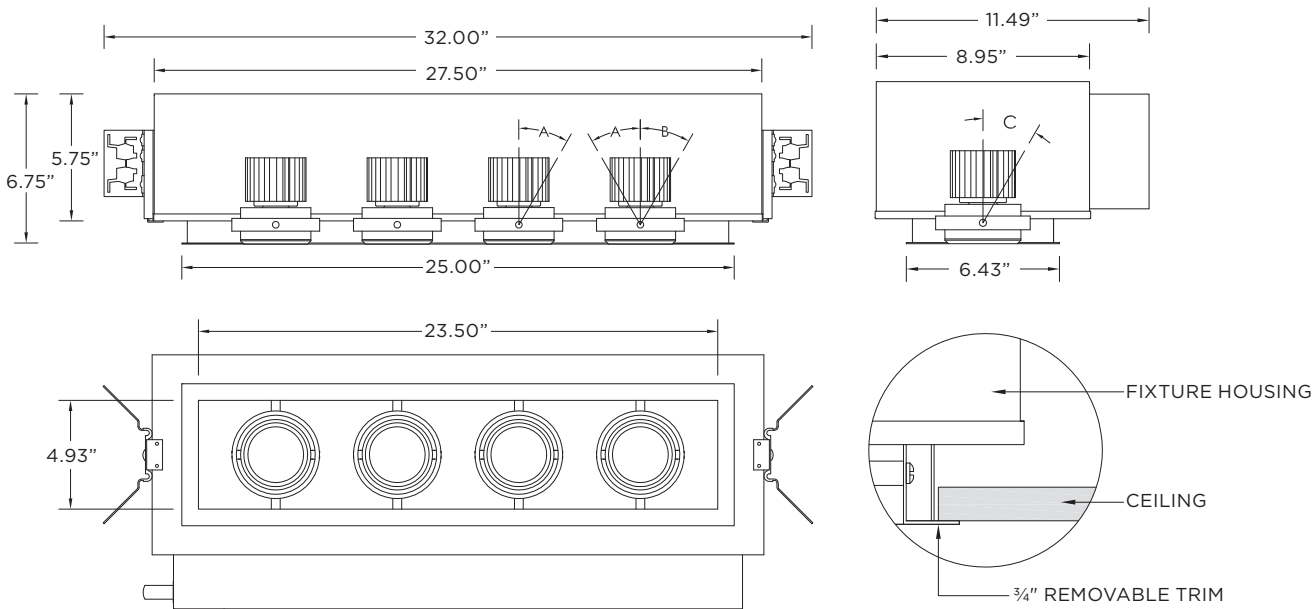

Ambient temperature at fixture should not exceed 25°C

TRIM HOUSING

NC - New Construction (Non-IC)

IC - IC Housing (2200lm max)

CP - Chicago Plenum Housing

LUMEN OUTPUT	A	B	C
Up to 2200lm	45°	45°	45°
3000lm	35°	45°	35°
4000lm/5000lm	20°	45°	30°