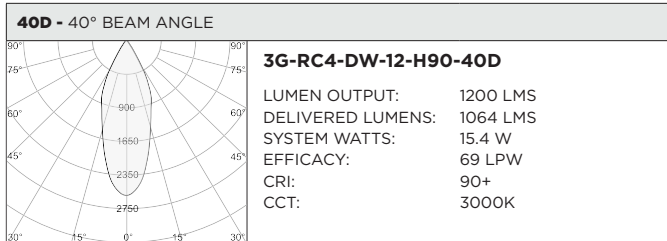

3GD - Warm Dim

3GT - Tunable White

BASED ON 20° BEAM ANGLE AND 3000K (PER FIXTURE HEAD)

LUMEN OUTPUT	90+ CRI (3000K)		
	DELIVERED LUMENS	SYSTEM WATTS	EFFICACY (LPW)
800LMs	N/A	N/A	N/A
1200LMs	1136	15.4	74
2000LMs	1593	23.2	69

BASED ON 20° BEAM ANGLE (PER FIXTURE HEAD)

LUMEN OUTPUT	90+ CRI (2700K)			90+ CRI (3500K)			90+ CRI (6500K)		
	DELIVERED LUMENS	SYSTEM WATTS	EFFICACY (LPW)	DELIVERED LUMENS	SYSTEM WATTS	EFFICACY (LPW)	DELIVERED LUMENS	SYSTEM WATTS	EFFICACY (LPW)
800LMs	N/A	N/A	N/A	N/A	N/A	N/A	N/A	N/A	N/A
1200LMs	1066	16.6	64	1091	16.6	66	1221	16.6	74
2000LMs	1491	24.5	61	1561	24.5	64	1684	24.5	69