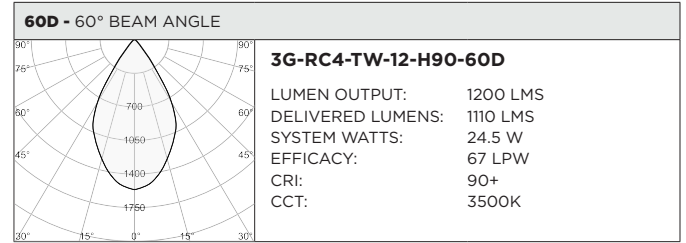

3GD - Warm Dim

3GT - Tunable White

BASED ON 20° BEAM ANGLE AND 3000K (PER FIXTURE HEAD)

LUMEN OUTPUT	90+ CRI (3000K)		
	DELIVERED LUMENS	SYSTEM WATTS	EFFICACY (LPW)
800LMs	N/A	N/A	N/A
1200LMs	1136	15.4	74
2000LMs	1593	23.2	69

BASED ON 20° BEAM ANGLE (PER FIXTURE HEAD)

LUMEN OUTPUT	90+ CRI (2700K)			90+ CRI (3500K)			90+ CRI (6500K)		
	DELIVERED LUMENS	SYSTEM WATTS	EFFICACY (LPW)	DELIVERED LUMENS	SYSTEM WATTS	EFFICACY (LPW)	DELIVERED LUMENS	SYSTEM WATTS	EFFICACY (LPW)
800LMs	N/A	N/A	N/A	N/A	N/A	N/A	N/A	N/A	N/A
1200LMs	1066	16.6	64	1091	16.6	66	1221	16.6	74
2000LMs	1491	24.5	61	1561	24.5	64	1684	24.5	69