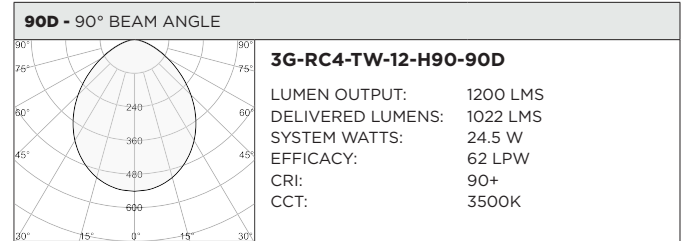

3GD - Warm Dim

3GT - Tunable White

BASED ON 20° BEAM ANGLE AND 3000K (PER FIXTURE HEAD)

LUMEN OUTPUT	90+ CRI (3000K)		
	DELIVERED LUMENS	SYSTEM WATTS	EFFICACY (LPW)
800LMs	N/A	N/A	N/A
1200LMs	1136	15.4	74
2000LMs	1593	23.2	69

BASED ON 20° BEAM ANGLE (PER FIXTURE HEAD)

LUMEN OUTPUT	90+ CRI (2700K)			90+ CRI (3500K)			90+ CRI (6500K)		
	DELIVERED LUMENS	SYSTEM WATTS	EFFICACY (LPW)	DELIVERED LUMENS	SYSTEM WATTS	EFFICACY (LPW)	DELIVERED LUMENS	SYSTEM WATTS	EFFICACY (LPW)
800LMs	N/A	N/A	N/A	N/A	N/A	N/A	N/A	N/A	N/A
1200LMs	1066	16.6	64	1091	16.6	66	1221	16.6	74
2000LMs	1491	24.5	61	1561	24.5	64	1684	24.5	69