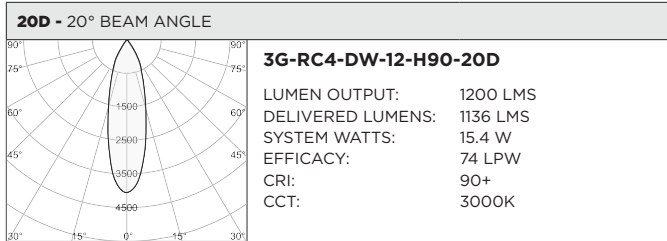

3GD - Warm Dim

3GT - Tunable White

BASED ON 20° BEAM ANGLE AND 3000K (PER FIXTURE HEAD)

LUMEN OUTPUT	90+ CRI (3000K)		
	DELIVERED LUMENS	SYSTEM WATTS	EFFICACY (LPW)
800LMs	N/A	N/A	N/A
1200LMs	1136	15.4	74
2000LMs	1593	23.2	69

BASED ON 20° BEAM ANGLE (PER FIXTURE HEAD)

LUMEN OUTPUT	90+ CRI (2700K)			90+ CRI (3500K)			90+ CRI (6500K)		
	DELIVERED LUMENS	SYSTEM WATTS	EFFICACY (LPW)	DELIVERED LUMENS	SYSTEM WATTS	EFFICACY (LPW)	DELIVERED LUMENS	SYSTEM WATTS	EFFICACY (LPW)
800LMs	N/A	N/A	N/A	N/A	N/A	N/A	N/A	N/A	N/A
1200LMs	1066	16.6	64	1091	16.6	66	1221	16.6	74
2000LMs	1491	24.5	61	1561	24.5	64	1684	24.5	69