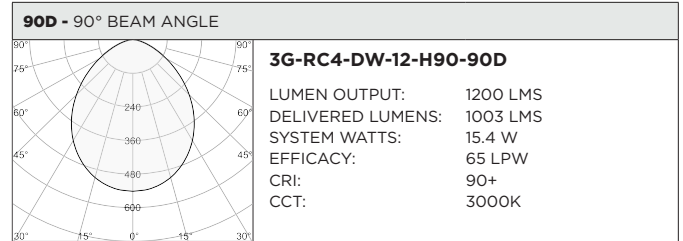

3GD - Warm Dim

3GT - Tunable White

BASED ON 20° BEAM ANGLE AND 3000K (PER FIXTURE HEAD)

LUMEN OUTPUT	90+ CRI (3000K)		
	DELIVERED LUMENS	SYSTEM WATTS	EFFICACY (LPW)
800LMs	N/A	N/A	N/A
1200LMs	1136	15.4	74
2000LMs	1593	23.2	69

BASED ON 20° BEAM ANGLE (PER FIXTURE HEAD)

LUMEN OUTPUT	90+ CRI (2700K)			90+ CRI (3500K)			90+ CRI (6500K)		
	DELIVERED LUMENS	SYSTEM WATTS	EFFICACY (LPW)	DELIVERED LUMENS	SYSTEM WATTS	EFFICACY (LPW)	DELIVERED LUMENS	SYSTEM WATTS	EFFICACY (LPW)
800LMs	N/A	N/A	N/A	N/A	N/A	N/A	N/A	N/A	N/A
1200LMs	1066	16.6	64	1091	16.6	66	1221	16.6	74
2000LMs	1491	24.5	61	1561	24.5	64	1684	24.5	69