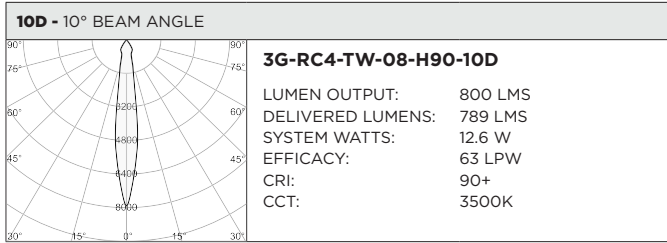

3GD - Warm Dim

3GT - Tunable White

BASED ON 20° BEAM ANGLE AND 3000K (PER FIXTURE HEAD)

LUMEN OUTPUT	90+ CRI (3000K)		
	DELIVERED LUMENS	SYSTEM WATTS	EFFICACY (LPW)
800LMs	N/A	N/A	N/A
1200LMs	1136	15.4	74
2000LMs	1593	23.2	69

BASED ON 20° BEAM ANGLE (PER FIXTURE HEAD)

LUMEN OUTPUT	90+ CRI (2700K)			90+ CRI (3500K)			90+ CRI (6500K)		
	DELIVERED LUMENS	SYSTEM WATTS	EFFICACY (LPW)	DELIVERED LUMENS	SYSTEM WATTS	EFFICACY (LPW)	DELIVERED LUMENS	SYSTEM WATTS	EFFICACY (LPW)
800LMs	N/A	N/A	N/A	N/A	N/A	N/A	N/A	N/A	N/A
1200LMs	1066	16.6	64	1091	16.6	66	1221	16.6	74
2000LMs	1491	24.5	61	1561	24.5	64	1684	24.5	69