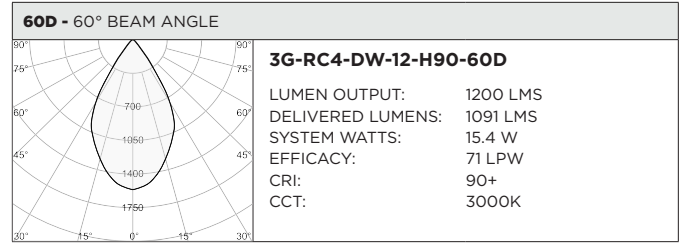

3GD - Warm Dim

3GT - Tunable White

BASED ON 20° BEAM ANGLE AND 3000K (PER FIXTURE HEAD)

LUMEN OUTPUT	90+ CRI (3000K)		
	DELIVERED LUMENS	SYSTEM WATTS	EFFICACY (LPW)
800LMs	N/A	N/A	N/A
1200LMs	1136	15.4	74
2000LMs	1593	23.2	69

BASED ON 20° BEAM ANGLE (PER FIXTURE HEAD)

LUMEN OUTPUT	90+ CRI (2700K)			90+ CRI (3500K)			90+ CRI (6500K)		
	DELIVERED LUMENS	SYSTEM WATTS	EFFICACY (LPW)	DELIVERED LUMENS	SYSTEM WATTS	EFFICACY (LPW)	DELIVERED LUMENS	SYSTEM WATTS	EFFICACY (LPW)
800LMs	N/A	N/A	N/A	N/A	N/A	N/A	N/A	N/A	N/A
1200LMs	1066	16.6	64	1091	16.6	66	1221	16.6	74
2000LMs	1491	24.5	61	1561	24.5	64	1684	24.5	69