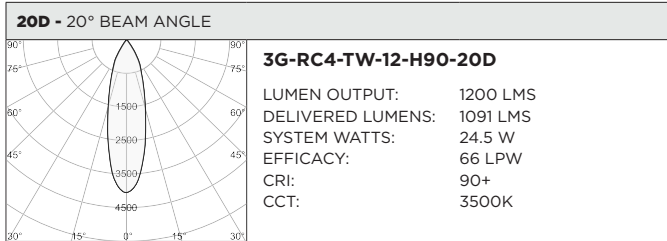

3GD - Warm Dim

3GT - Tunable White

BASED ON 20° BEAM ANGLE AND 3000K (PER FIXTURE HEAD)

LUMEN OUTPUT	90+ CRI (3000K)		
	DELIVERED LUMENS	SYSTEM WATTS	EFFICACY (LPW)
800LMs	N/A	N/A	N/A
1200LMs	1136	15.4	74
2000LMs	1593	23.2	69

BASED ON 20° BEAM ANGLE (PER FIXTURE HEAD)

LUMEN OUTPUT	90+ CRI (2700K)			90+ CRI (3500K)			90+ CRI (6500K)		
	DELIVERED LUMENS	SYSTEM WATTS	EFFICACY (LPW)	DELIVERED LUMENS	SYSTEM WATTS	EFFICACY (LPW)	DELIVERED LUMENS	SYSTEM WATTS	EFFICACY (LPW)
800LMs	N/A	N/A	N/A	N/A	N/A	N/A	N/A	N/A	N/A
1200LMs	1066	16.6	64	1091	16.6	66	1221	16.6	74
2000LMs	1491	24.5	61	1561	24.5	64	1684	24.5	69