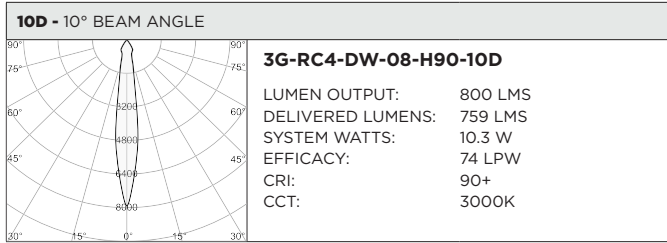

3GD - Warm Dim

3GT - Tunable White

BASED ON 20° BEAM ANGLE AND 3000K (PER FIXTURE HEAD)

LUMEN OUTPUT	90+ CRI (3000K)		
	DELIVERED LUMENS	SYSTEM WATTS	EFFICACY (LPW)
800LMs	N/A	N/A	N/A
1200LMs	1136	15.4	74
2000LMs	1593	23.2	69

BASED ON 20° BEAM ANGLE (PER FIXTURE HEAD)

LUMEN OUTPUT	90+ CRI (2700K)			90+ CRI (3500K)			90+ CRI (6500K)		
	DELIVERED LUMENS	SYSTEM WATTS	EFFICACY (LPW)	DELIVERED LUMENS	SYSTEM WATTS	EFFICACY (LPW)	DELIVERED LUMENS	SYSTEM WATTS	EFFICACY (LPW)
800LMs	N/A	N/A	N/A	N/A	N/A	N/A	N/A	N/A	N/A
1200LMs	1066	16.6	64	1091	16.6	66	1221	16.6	74
2000LMs	1491	24.5	61	1561	24.5	64	1684	24.5	69