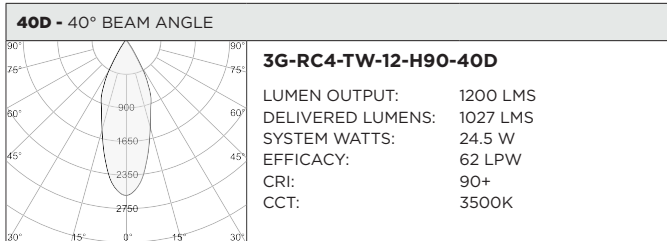

3GD - Warm Dim

3GT - Tunable White

BASED ON 20° BEAM ANGLE AND 3000K (PER FIXTURE HEAD)

LUMEN OUTPUT	90+ CRI (3000K)		
	DELIVERED LUMENS	SYSTEM WATTS	EFFICACY (LPW)
800LMs	N/A	N/A	N/A
1200LMs	1136	15.4	74
2000LMs	1593	23.2	69

BASED ON 20° BEAM ANGLE (PER FIXTURE HEAD)

LUMEN OUTPUT	90+ CRI (2700K)			90+ CRI (3500K)			90+ CRI (6500K)		
	DELIVERED LUMENS	SYSTEM WATTS	EFFICACY (LPW)	DELIVERED LUMENS	SYSTEM WATTS	EFFICACY (LPW)	DELIVERED LUMENS	SYSTEM WATTS	EFFICACY (LPW)
800LMs	N/A	N/A	N/A	N/A	N/A	N/A	N/A	N/A	N/A
1200LMs	1066	16.6	64	1091	16.6	66	1221	16.6	74
2000LMs	1491	24.5	61	1561	24.5	64	1684	24.5	69