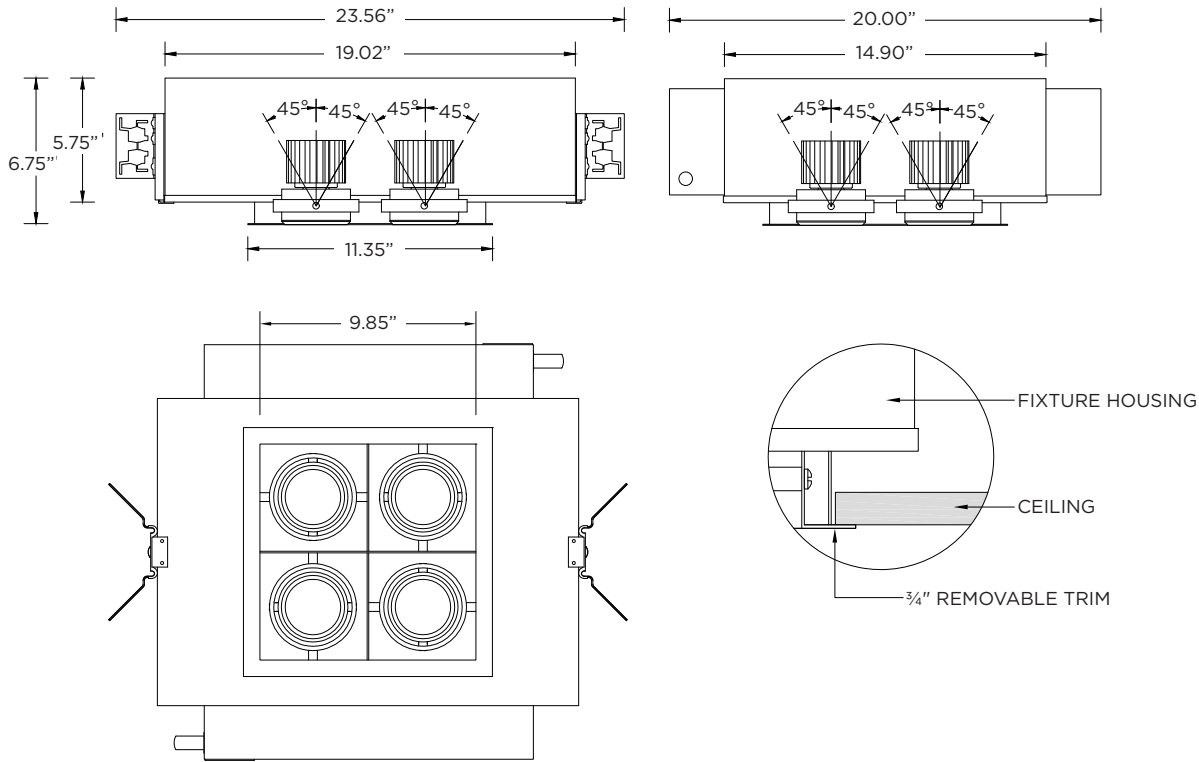

TRIM HOUSING OPTIONS