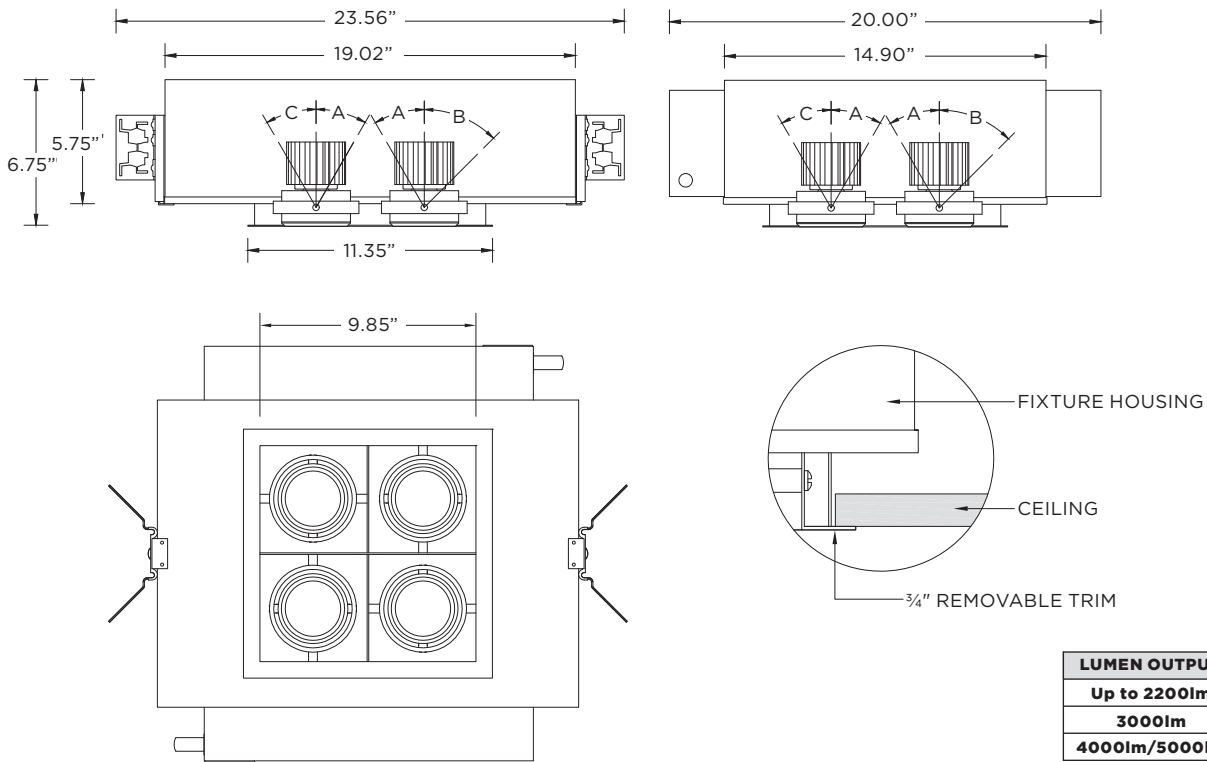

TRIM HOUSING