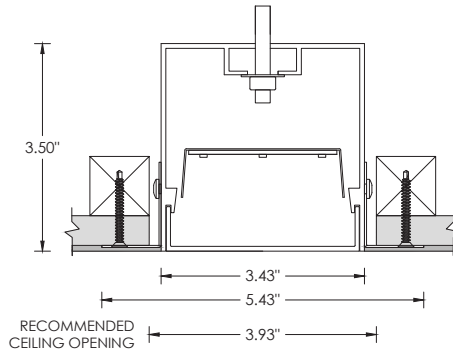

XTR - TRIMLESS