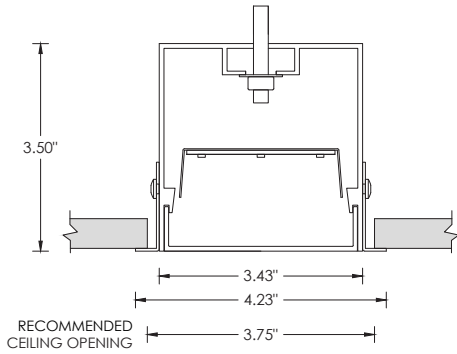

Refer to standard specification sheets for complete details. Please note that only options shown above qualify for 10 day 3GQ program MAR 3, 2021

3GQ-4RLI

3.5" RECESSED LINEAR

DRAWING AND DIMENSIONS

WT - TRIM

XTR - TRIMLESS

FX - FLANGELESS

GRID CEILING MOUNTING TYPES

9L - 9/16" LAYIN

9TG - 9/16" TEGULAR

9TP - 9/16" TEGULAR

15L - 15/16" LAYIN

15TG - 15/16" TEGULAR