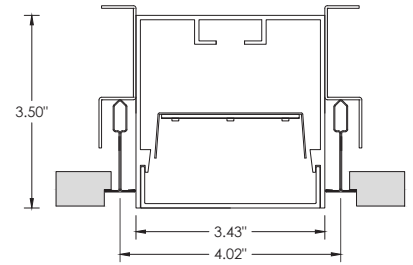

Refer to standard specification sheets for complete details. Please note that only options shown above qualify for 10 day 3GQ program MAR 3, 2021

3GQ-4RLI

3.5" RECESSED LINEAR

DRAWING AND DIMENSIONS

WT - TRIM

XTR - TRIMLESS

FX - FLANGELESS

GRID CEILING MOUNTING TYPES

9L - 9/16" LAYIN

9TG - 9/16" TEGULAR

9TP - 9/16" TEGULAR

15L - 15/16" LAYIN

15TG - 15/16" TEGULAR