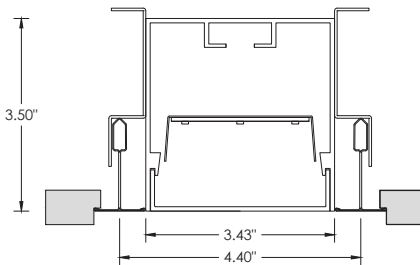

Refer to standard specification sheets for complete details. Please note that only options shown above qualify for 10 day 3GQ program MAR 3, 2021

3GQ-4RLI

3.5" RECESSED LINEAR

DRAWING AND DIMENSIONS

WT - TRIM

XTR - TRIMLESS

FX - FLANGELESS

GRID CEILING MOUNTING TYPES

9L - 9/16" LAYIN

9TG - 9/16" TEGULAR

9TP - 9/16" TEGULAR

15L - 15/16" LAYIN

15TG - 15/16" TEGULAR