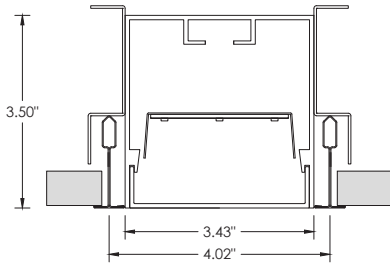

Refer to standard specification sheets for complete details. Please note that only options shown above qualify for 10 day 3GQ program MAR 3, 2021

3GQ-4RLI

3.5" RECESSED LINEAR

DRAWING AND DIMENSIONS

WT - TRIM

XTR - TRIMLESS

FX - FLANGELESS

GRID CEILING MOUNTING TYPES

9L - 9/16" LAYIN

9TG - 9/16" TEGULAR

9TP - 9/16" TEGULAR

15L - 15/16" LAYIN

15TG - 15/16" TEGULAR