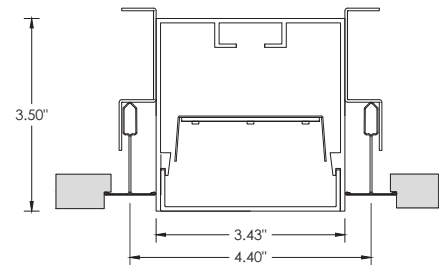

15TP - 15/16" TEGULAR