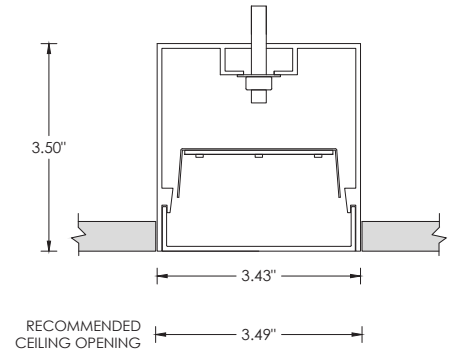

FX - FLANGELESS

GRID CEILING MOUNTING TYPES