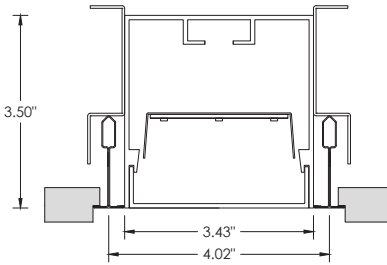

Refer to standard specification sheets for complete details. Please note that only options shown above qualify for 10 day 3GQ program MAR 3, 2021

3GQ-4RLI

3.5" RECESSED LINEAR

DRAWING AND DIMENSIONS

WT - TRIM

XTR - TRIMLESS

FX - FLANGELESS

GRID CEILING MOUNTING TYPES

9L - 9/16" LAYIN

9TG - 9/16" TEGULAR

9TP - 9/16" TEGULAR

15L - 15/16" LAYIN

15TG - 15/16" TEGULAR

15TP - 15/16" TEGULAR

9ST - 9/16" SLOT TEE TEGULAR / 4" TECH ZONE

Grid ceiling fixtures ship with universal mounting brackets suitable for all ceiling types listed below. Refer to installation instruction