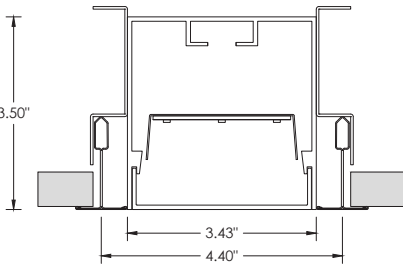

Refer to standard specification sheets for complete details. Please note that only options shown above qualify for 10 day 3GQ program MAR 3, 2021

3GQ-4RLI

3.5" RECESSED LINEAR

DRAWING AND DIMENSIONS

WT - TRIM

XTR - TRIMLESS

FX - FLANGELESS

GRID CEILING MOUNTING TYPES

9L - 9/16" LAYIN

9TG - 9/16" TEGULAR

9TP - 9/16" TEGULAR

15L - 15/16" LAYIN

15TG - 15/16" TEGULAR