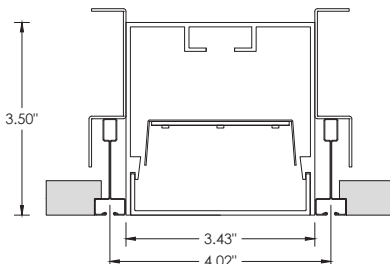

9ST - 9/16" SLOT TEE TEGULAR / 4" TECH ZONE

Grid ceiling fixtures ship with universal mounting brackets suitable for all ceiling types listed below. Refer to installation instruction

Copyright 2019 3G Lighting | www.3glighting.com | P: 905-850-2305 TF: 888-448-0440
3G reserves the right to change, without notice, specifications or materials for product improvement.