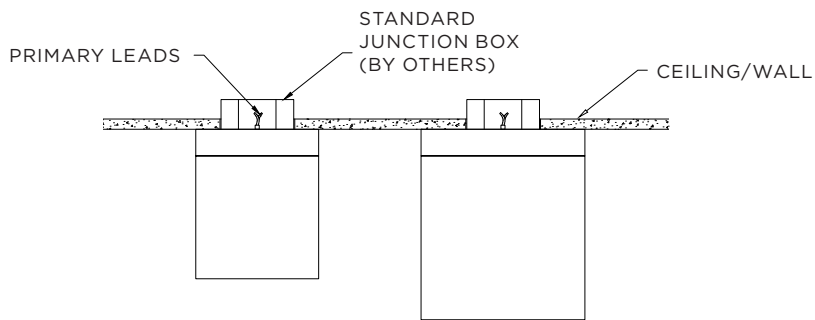

SURFACE KUBO SINGLE

3G-SKU
8", 12" SURFACE MOUNTED

PERFORMANCE CHART (based on 3500K)

SIZE	LED SYSTEM	SYSTEM WATTS	DELIVERED LUMENS	EFFICACY LM/W	IES FILES
8"	STANDARD OUTPUT	11.5W	652	57	DOWNLOAD DOWNLOAD
	HIGH OUTPUT	16.7W	856	51	
12"	STANDARD OUTPUT	11.5W	670	59	DOWNLOAD DOWNLOAD
	HIGH OUTPUT	16.7W	878	53	

MOUNTING

NOTES