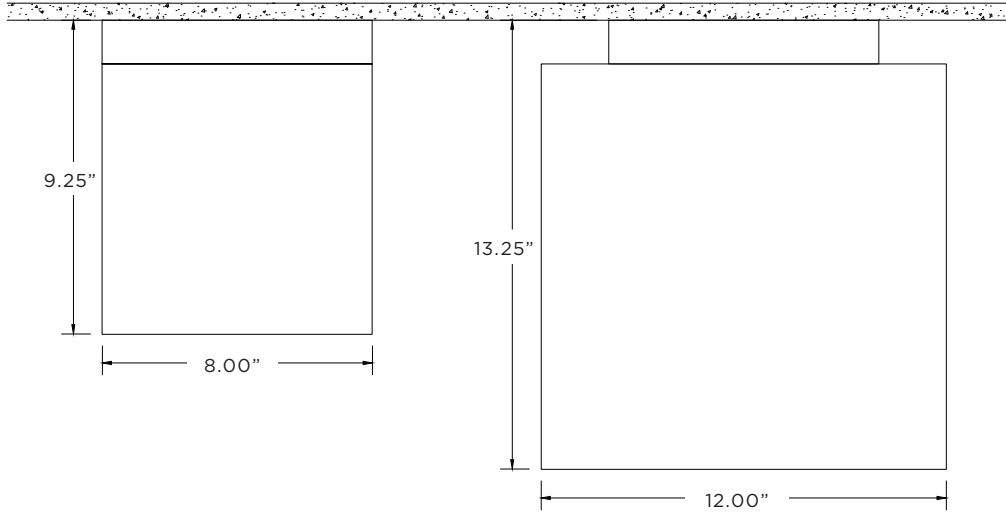

PROJECT

TYPE

DATE

CATALOG #