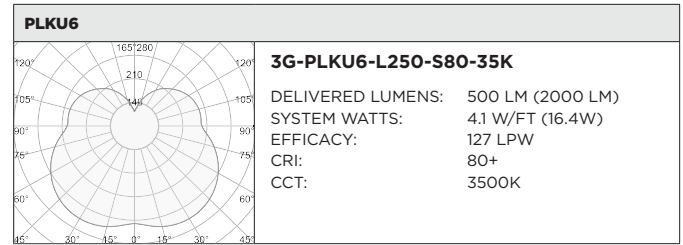

BASED ON 80+ CRI AND 3500K SOURCE

LENGTH	DELIVERED LUMENS	SYSTEM WATTS	EFFICACY (LPW)
4'	250	1.9	135
	500	4.1	127
	750	6.6	121
	1000	9.6	115

LUMEN OUTPUT MULTIPLIER: 27K=0.94, 30K=0.97, 35K=1.00, 40K=1.01, 90CRI=0.88

HOUSING

White sandblasted acrylic diffuser with mitered corners
Fixture collar made from cold rolled steel with powder coated finish
24 gauge LED reflector with high reflectance white powder coated finish
Standard polyester powder coated matte white finish. Optional finishes available

LISTING

ETL listed and conforms to UL1598 standard. Certified to CSA22.2 NO.250.0. Rated for indoor dry or damp locations

WARRANTY

5 Year Warranty on LED and drivers
Manufacturer 1 Year Warranty for defects in material and workmanship under normal use
Ambient temperature at fixture should not exceed 25°C

ELECTRICAL

Standard 0-10V, constant current drivers with 100-1% dimming range and >0.9 power factor
Standard 120/277V universal voltage with several driver options
All drivers are integral and easily accessible through luminaire aperture

LED SYSTEM

Proprietary LED system with color consistency <3 SDCM
Available in 27K, 30K, 35K, and 40K
Standard 80+CRI. Optional 90+CRI
R9 value of 56 for 90+CRI
L90 >60,000 hours

MOUNTING

Adjustable aircraft cable suspension with locking fasteners (60" length standard)
Standard, 18-gauge, 5 conductor single circuit power feed (clear braided finish)
All mounting canopies provided in white finish as standard
Suitable for various architectural ceilings (see mounting details)