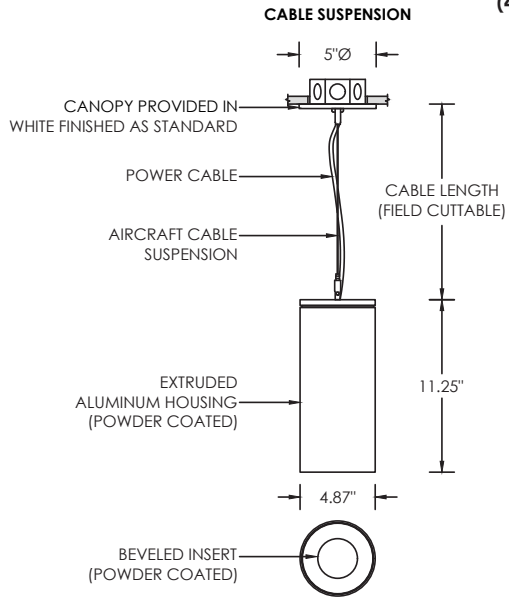

3GQ 3G-PCL45R

4.5" DIAMETER CYLINDER
PENDANT MOUNTED

4.5" diameter high performance cylinder
Companion to 3G-DL45R series downlight family
Extruded aluminum housing with powder coated finish
Twist and lock construction and no visible hardware
Regressed LED source for enhanced glare control
2 SDSC, Citizen LED source available in 30K and 35K (80+ CRI)
Universal voltage, 0-10V driver with 100-1% dimming range

DRIVER	CYLINDER & INSERT FINISH	CANOPY FINISH	SUSPENSION TYPE
DIM - 0-10V (STANDARD 100-1%)	WH - WHITE	WCN - WHITE	WC - WHITE CABLE CC - CLEAR CABLE RSW - WHITE RIGID STEM

SUSPENSION LENGTH	OPTIONS
C60 - 60" CABLE C120 - 120" CABLE S60 - 60" STEM	SB70 - SANDBLASTED LENS SF70 - SOFTENING LENS
All suspension options are field cuttable	Maximum 1 optical accessory

Refer to standard specification sheets for complete details. Please note that only options shown above qualify for 10 day 3GQ program JUNE 3, 2020

3G-PCL45R

4.5" DIAMETER CYLINDER PENDANT MOUNTED

DRAWINGS AND DIMENSIONS

**RECESSED J-BOX
(4" OCTAGONAL BY OTHERS)**

**SUITABLE FOR
SLOPED CEILING**

**SURFACE MOUNTED J-BOX
(4" OCTAGONAL BY OTHERS)**

**SUITABLE FOR
SLOPED CEILING**