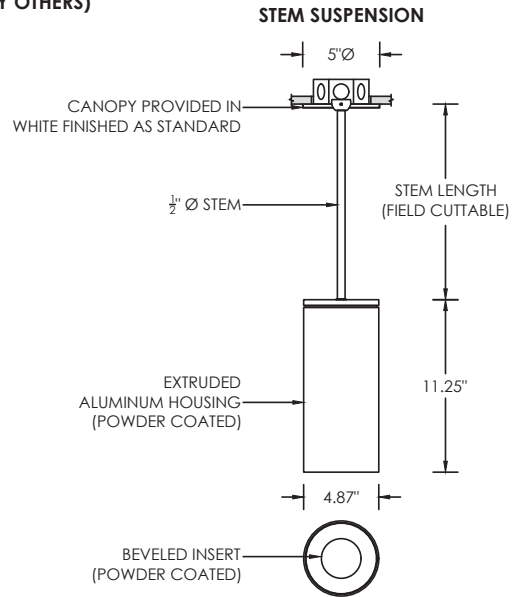

3G-PCL45R

4.5" DIAMETER CYLINDER PENDANT MOUNTED

DRAWINGS AND DIMENSIONS

**RECESSED J-BOX
(4" OCTAGONAL BY OTHERS)**

**SUITABLE FOR
SLOPED CEILING**