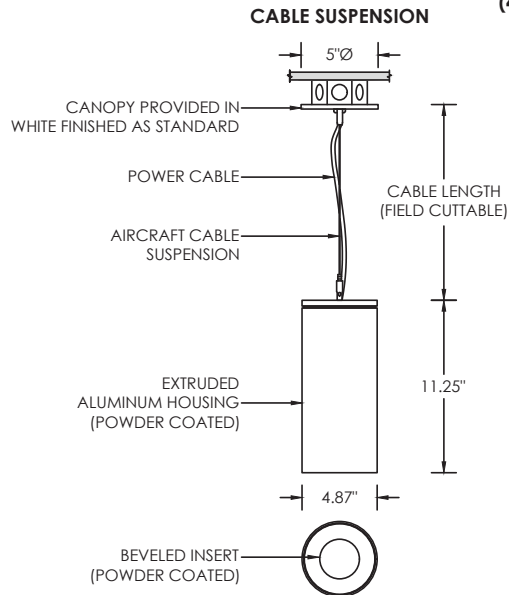

3GQ 3G-PCL45R

4.5" DIAMETER CYLINDER
PENDANT MOUNTED

4.5" diameter high performance cylinder
Companion to 3G-DL45R series downlight family
Extruded aluminum housing with powder coated finish
Twist and lock construction and no visible hardware
Regressed LED source for enhanced glare control
2 SDSC, Citizen LED source available in 30K and 35K (80+ CRI)
Universal voltage, 0-10V driver with 100-1% dimming range

DRIVER	CYLINDER & INSERT FINISH	CANOPY FINISH	SUSPENSION TYPE
DIM - 0-10V (STANDARD 100-1%)	WH - WHITE	WCN - WHITE	WC - WHITE CABLE CC - CLEAR CABLE RSW - WHITE RIGID STEM

SUSPENSION LENGTH	OPTIONS
C60 - 60" CABLE C120 - 120" CABLE S60 - 60" STEM	SB70 - SANDBLASTED LENS SF70 - SOFTENING LENS
All suspension options are field cuttable	Maximum 1 optical accessory

Refer to standard specification sheets for complete details. Please note that only options shown above qualify for 10 day 3GQ program JUNE 3, 2020

3G-PCL45R

4.5" DIAMETER CYLINDER PENDANT MOUNTED

DRAWINGS AND DIMENSIONS

**RECESSED J-BOX
(4" OCTAGONAL BY OTHERS)**

**SUITABLE FOR
SLOPED CEILING**

**SURFACE MOUNTED J-BOX
(4" OCTAGONAL BY OTHERS)**

**SUITABLE FOR
SLOPED CEILING**