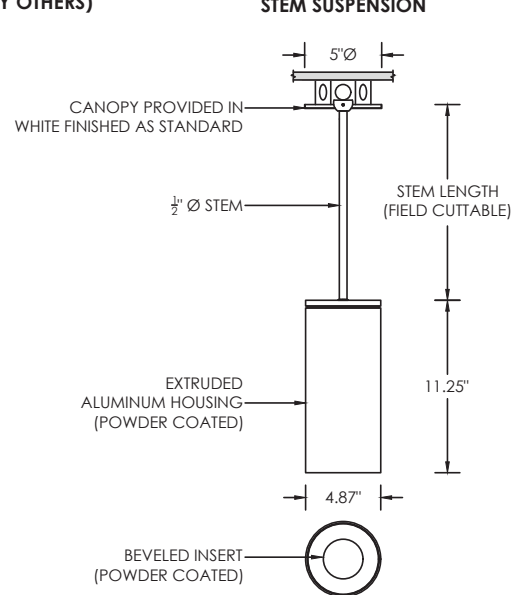

3GQ 3G-PCL45R

4.5" DIAMETER CYLINDER
PENDANT MOUNTED

4.5" diameter high performance cylinder
Companion to 3G-DL45R series downlight family
Extruded aluminum housing with powder coated finish
Twist and lock construction and no visible hardware
Regressed LED source for enhanced glare control
2 SDSC, Citizen LED source available in 30K and 35K (80+ CRI)
Universal voltage, 0-10V driver with 100-1% dimming range

DRIVER	CYLINDER & INSERT FINISH	CANOPY FINISH	SUSPENSION TYPE
DIM - 0-10V (STANDARD 100-1%)	WH - WHITE	WCN - WHITE	WC - WHITE CABLE CC - CLEAR CABLE RSW - WHITE RIGID STEM

SUSPENSION LENGTH	OPTIONS
C60 - 60" CABLE C120 - 120" CABLE S60 - 60" STEM	SB70 - SANDBLASTED LENS SF70 - SOFTENING LENS
All suspension options are field cuttable	Maximum 1 optical accessory

Refer to standard specification sheets for complete details. Please note that only options shown above qualify for 10 day 3GQ program JUNE 3, 2020

3G-PCL45R

4.5" DIAMETER CYLINDER PENDANT MOUNTED

DRAWINGS AND DIMENSIONS

**RECESSED J-BOX
(4" OCTAGONAL BY OTHERS)**

**SUITABLE FOR
SLOPED CEILING**

**SURFACE MOUNTED J-BOX
(4" OCTAGONAL BY OTHERS)**

**SUITABLE FOR
SLOPED CEILING**