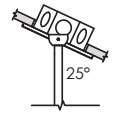

DRIVER	CYLINDER & INSERT FINISH	CANOPY FINISH	SUSPENSION TYPE
DIM - 0-10V (STANDARD 100-1%)	WH - WHITE	WCN - WHITE	WC - WHITE CABLE CC - CLEAR CABLE RSW - WHITE RIGID STEM

SUSPENSION LENGTH	OPTIONS
C60 - 60" CABLE C120 - 120" CABLE S60 - 60" STEM	SB70 - SANDBLASTED LENS SF70 - SOFTENING LENS
All suspension options are field cuttable	Maximum 1 optical accessory

Refer to standard specification sheets for complete details. Please note that only options shown above qualify for 10 day 3GQ program JUNE 3, 2020

3G-PCL45R

4.5" DIAMETER CYLINDER PENDANT MOUNTED

DRAWINGS AND DIMENSIONS

**RECESSED J-BOX
(4" OCTAGONAL BY OTHERS)**

**SUITABLE FOR
SLOPED CEILING**

**SURFACE MOUNTED J-BOX
(4" OCTAGONAL BY OTHERS)**

**SUITABLE FOR
SLOPED CEILING**