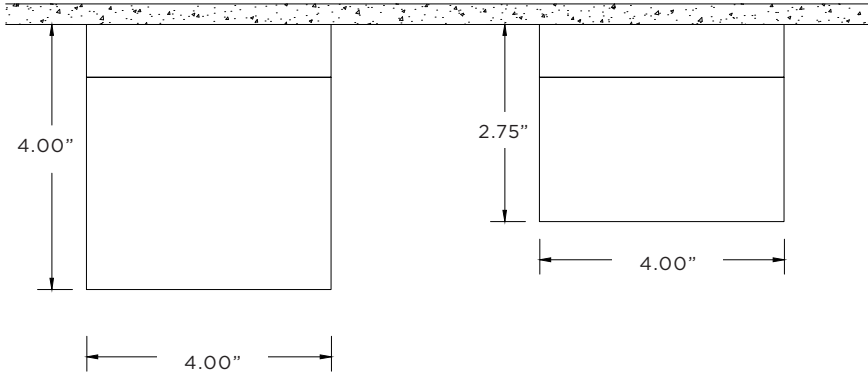

DATE

CATALOG #

NOTE:

1. RECOMMENDED CABLE SIZE IS 14AWG (.823MM2 CSA),
2. MAXIMUM CABLE RUN FROM POWER SUPPLY TO LAST FIXTURE: 32 FEET
3. USE EXTREME CAUTION WHEN WIRING THE FIXTURE. REVERSING THE POLARITY MAY DAMAGE THE FIXTURE
4. REMOTE ELECTRICAL ENCLOSURE C/W 120/277V DIMMABLE DRIVE (0-10V, 100-1%)