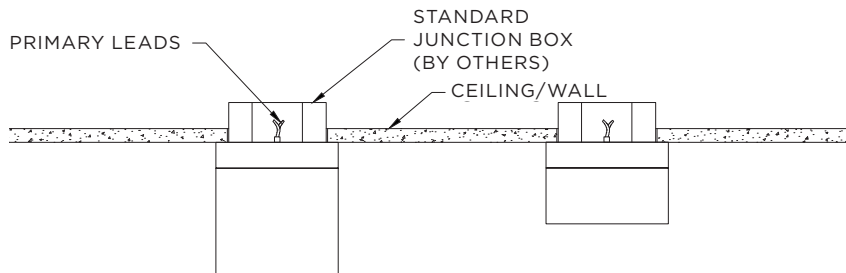

SURFACE KUBO SINGLE

3G-SKU
4" & 4" SHORT

3G
LIGHTING

PERFORMANCE CHART (based on 3500K)

SIZE	LED SYSTEM	SYSTEM WATTS	DELIVERED LUMENS	EFFICACY LM/W	IES FILES
4"	STANDARD OUTPUT	5.1W	460	90	DOWNLOAD DOWNLOAD
	HIGH OUTPUT	11W	865	79	
4" SHORT	STANDARD OUTPUT	11.5W	652	57	DOWNLOAD DOWNLOAD
	HIGH OUTPUT	16.7W	856	51	

P E N D I N G

MOUNTING

NOTES