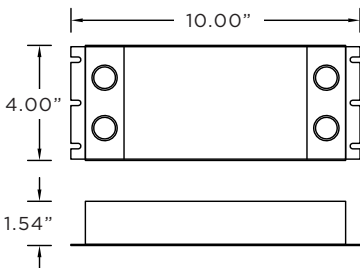

*PLEASE CONSULT 3G FOR CUSTOM CONFIGURATIONS

ORDERING INFORMATION

CAT. NO	SIZE	LED SYSTEM	COLOR TEMP	VOLTAGE	DRIVER (SUPPLIED WITH REMOTE ENCLOSURE)	FINISH
3G-SKU	401 - 4" 4 - 4" SHORT	L2 - STANDARD OUTPUT L4 - HIGH OUTPUT	27K - 2700K	120 - 120V	DIM - 0-10V (STANDARD 100-1%) DHL - LUTRON (3-WIRE - 100-1%) DHL2 - LUTRON (ECOSYSTEM - 100-1%) DALI - DALI (100-1%)	WH - WHITE (STANDARD) SV - SILVER
			30K - 3000K	277 - 277V		
			35K - 3500K	347 - 347V (0-10V ONLY)		
			40K - 4000K			

3G-SKU

ORDERING EXAMPLE

3G-SKU401-L2-30K-120-DIM-WH

Copyright 2016 3G Lighting
P: 905-850-2305 F: 905-851-6490 | TF: 888-448-0440
3G reserves the right to change, without notice, specifications or materials for product improvement.