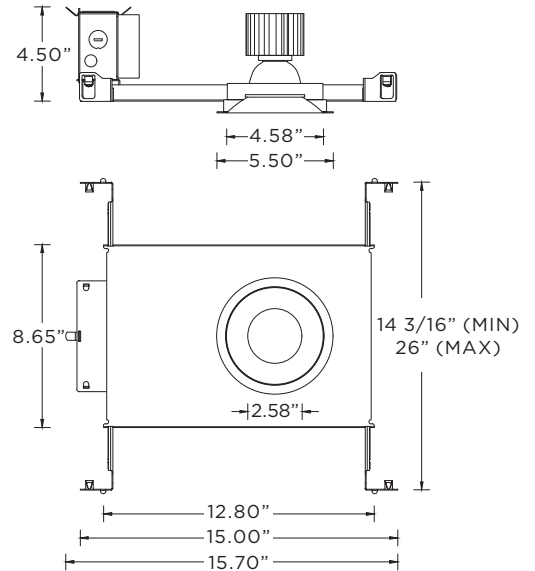

NCF - New Construction Frame (Non-IC)