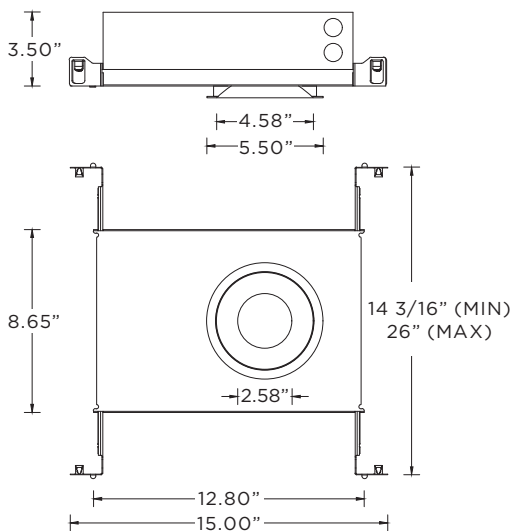

SH - Shallow Housing (IC and Chicago Plenum Rated) (2200lm max)