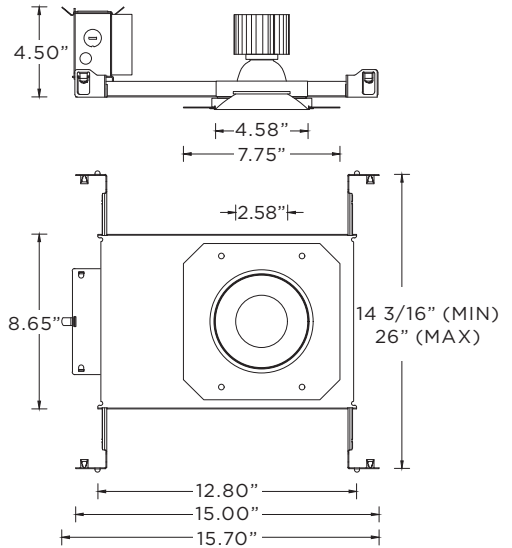

**3GQ-DL45RF**

4.5" ROUND FIXED - DOWNLIGHT

**TRIMLESS HOUSING OPTIONS**

**RMD - Remodel (Non-IC)**

2200lm max

**NCF - New Construction Frame (Non-IC)**

**SH - Shallow Housing (IC and Chicago Plenum Rated) (2200lm max)**