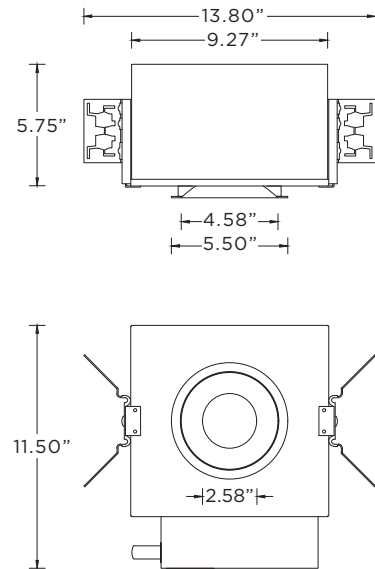

**3GQ-DL45RF**

4.5" ROUND FIXED - DOWNLIGHT

**TRIMLESS HOUSING OPTIONS**

**RMD - Remodel (Non-IC)**

2200lm max

**NCF - New Construction Frame (Non-IC)**

**SH - Shallow Housing (IC and Chicago Plenum Rated) (2200lm max)**