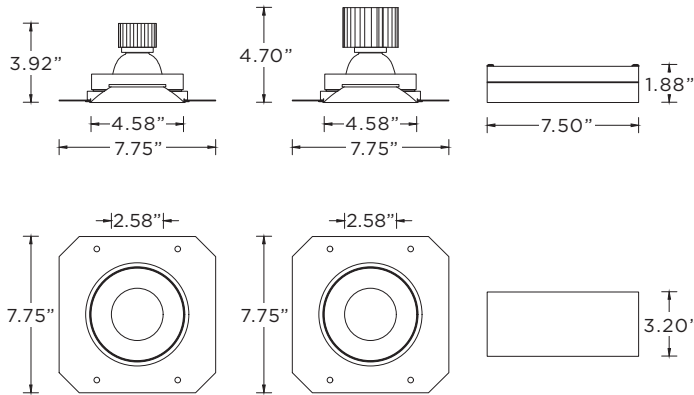

**3GQ-DL45RF**

4.5" ROUND FIXED - DOWNLIGHT

**TRIMLESS HOUSING OPTIONS**

**RMD - Remodel (Non-IC)**

2200lm max

**NCF - New Construction Frame (Non-IC)**

**SH - Shallow Housing (IC and Chicago Plenum Rated) (2200lm max)**