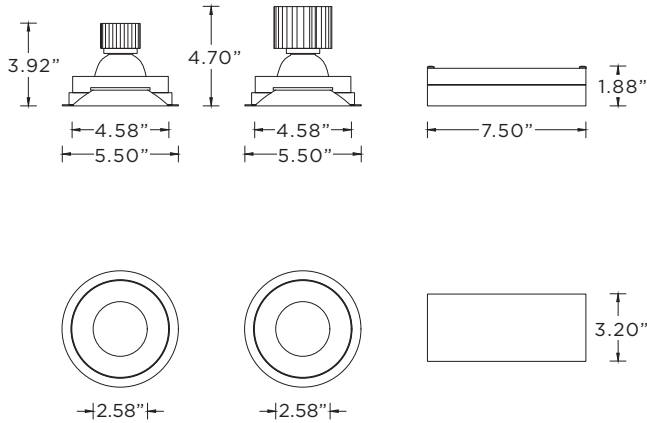

3GQ-DL45RF

4.5" ROUND FIXED - DOWNLIGHT

TRIM HOUSING OPTIONS

RMD - Remodel (Non-IC)

2200lm max