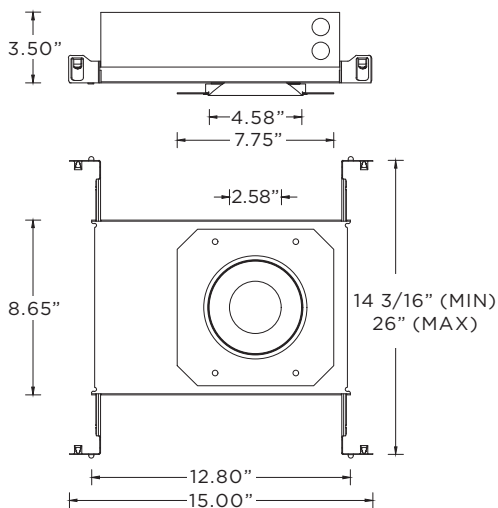

**3GQ-DL45RF**

4.5" ROUND FIXED - DOWNLIGHT

**TRIMLESS HOUSING OPTIONS**

**RMD - Remodel (Non-IC)**

2200lm max

**NCF - New Construction Frame (Non-IC)**

**SH - Shallow Housing (IC and Chicago Plenum Rated) (2200lm max)**