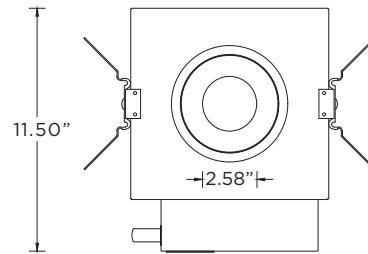

3GQ-DL45RF

4.5" ROUND FIXED - TRIM & TRIMLESS

TRIM HOUSING OPTIONS

SH - Shallow Housing (IC and Chicago Plenum Rated) (2200lm max)

NC - New Construction Housing (Non-IC) (Chicago Plenum Rated)

IC - New Construction IC Housing