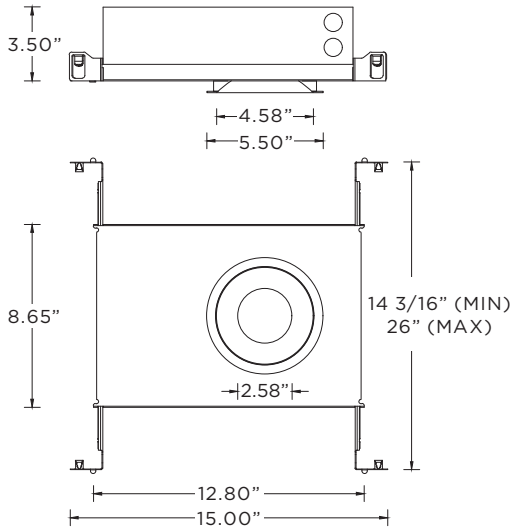

3GQ-DL45RF

4.5" ROUND FIXED - TRIM & TRIMLESS

TRIM HOUSING OPTIONS

SH - Shallow Housing (IC and Chicago Plenum Rated) (2200lm max)

NC - New Construction Housing (Non-IC) (Chicago Plenum Rated)

IC - New Construction IC Housing