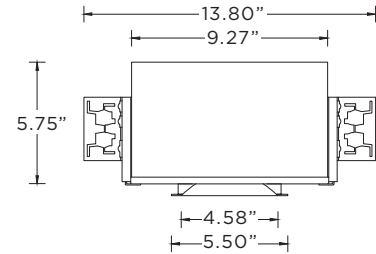

10 DAY QUICKSHIP
Max Order Size: 50 pcs

ORDERING INFORMATION

PROJECT:	<input type="text"/>	TYPE:	<input type="text"/>
CATALOG #:	<input type="text"/>	DATE:	<input type="text"/>

CAT.NO	LUMEN OUTPUT	CRI	COLOR TEMP	BEAM ANGLE	VOLTAGE
3GQ-DL45RF	10 - 1000 LUMENS	S80 - 80+CRI	30K - 3000K	20D - 20°	UNV - 120/277V
	15 - 1500 LUMENS		35K - 3500K	40D - 40°	
	22 - 2200 LUMENS			60D - 60°	

DRIVER	FLANGE TYPE	BEVELED INSERT	HOUSING TYPE	OPTIONS
DIM - 0-10V (STANDARD 100-1%)	WT - WHITE XTR - TRIMLESS	WI - WHITE	SH - SHALLOW HOUSING (IC RATED & CP RATED) NC - NEW CONSTRUCTION HOUSING (NON-IC) IC - NEW CONSTRUCTION IC HOUSING	CP - CHICAGO PLENUM BH - C-CHANNEL BAR HANGERS SF70 - SOFTENING LENS (SUPPLIED STANDARD) Maximum 1 optical accessory (not available with shallow housing)

Refer to standard specification sheets for complete details. Please note that only options shown above qualify for 10 day 3GQ program EDITION 12/19

3GQ-DL45RF

4.5" ROUND FIXED - TRIM & TRIMLESS

TRIM HOUSING OPTIONS

SH - Shallow Housing (IC and Chicago Plenum Rated) (2200lm max)

NC - New Construction Housing (Non-IC) (Chicago Plenum Rated)

IC - New Construction IC Housing

TRIMLESS HOUSING OPTIONS

SH - Shallow Housing (IC and Chicago Plenum Rated) (2200lm max)