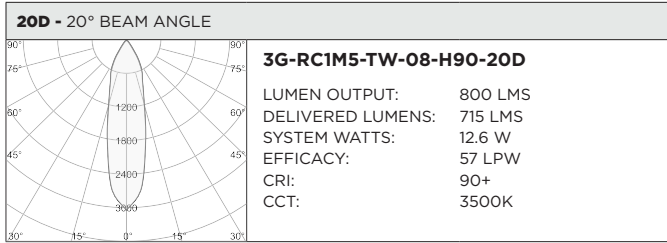

3GD - Warm Dim

3GT - Tunable White

BASED ON 60° BEAM ANGLE AND 3000K

LUMEN OUTPUT	90+ CRI (3000K)		
	DELIVERED LUMENS	SYSTEM WATTS	EFFICACY (LPW)
800LMs	N/A	N/A	N/A
1200LMs	1145	15.4	74
2000LMs	1611	23.2	69

BASED ON 60° BEAM ANGLE

LUMEN OUTPUT	90+ CRI (2700K)			90+ CRI (3500K)			90+ CRI (6500K)		
	DELIVERED LUMENS	SYSTEM WATTS	EFFICACY (LPW)	DELIVERED LUMENS	SYSTEM WATTS	EFFICACY (LPW)	DELIVERED LUMENS	SYSTEM WATTS	EFFICACY (LPW)
800LMs	N/A	N/A	N/A	N/A	N/A	N/A	N/A	N/A	N/A
1200LMs	1076	16.6	65	1127	16.6	68	1266	16.6	76
2000LMs	1523	24.5	62	1558	24.5	64	1824	24.5	74