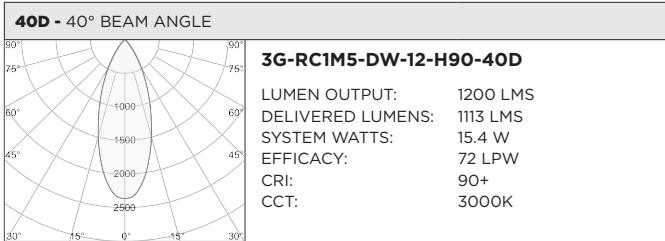

3GD - Warm Dim

3GT - Tunable White

BASED ON 60° BEAM ANGLE AND 3000K

LUMEN OUTPUT	90+ CRI (3000K)		
	DELIVERED LUMENS	SYSTEM WATTS	EFFICACY (LPW)
800LMs	N/A	N/A	N/A
1200LMs	1145	15.4	74
2000LMs	1611	23.2	69

BASED ON 60° BEAM ANGLE

LUMEN OUTPUT	90+ CRI (2700K)			90+ CRI (3500K)			90+ CRI (6500K)		
	DELIVERED LUMENS	SYSTEM WATTS	EFFICACY (LPW)	DELIVERED LUMENS	SYSTEM WATTS	EFFICACY (LPW)	DELIVERED LUMENS	SYSTEM WATTS	EFFICACY (LPW)
800LMs	N/A	N/A	N/A	N/A	N/A	N/A	N/A	N/A	N/A
1200LMs	1076	16.6	65	1127	16.6	68	1266	16.6	76
2000LMs	1523	24.5	62	1558	24.5	64	1824	24.5	74