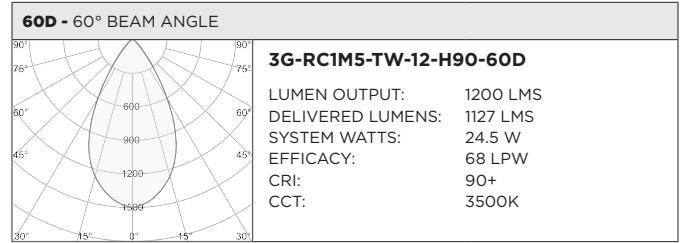

3GD - Warm Dim

3GT - Tunable White

BASED ON 60° BEAM ANGLE AND 3000K

LUMEN OUTPUT	90+ CRI (3000K)		
	DELIVERED LUMENS	SYSTEM WATTS	EFFICACY (LPW)
800LMs	N/A	N/A	N/A
1200LMs	1145	15.4	74
2000LMs	1611	23.2	69

BASED ON 60° BEAM ANGLE

LUMEN OUTPUT	90+ CRI (2700K)			90+ CRI (3500K)			90+ CRI (6500K)		
	DELIVERED LUMENS	SYSTEM WATTS	EFFICACY (LPW)	DELIVERED LUMENS	SYSTEM WATTS	EFFICACY (LPW)	DELIVERED LUMENS	SYSTEM WATTS	EFFICACY (LPW)
800LMs	N/A	N/A	N/A	N/A	N/A	N/A	N/A	N/A	N/A
1200LMs	1076	16.6	65	1127	16.6	68	1266	16.6	76
2000LMs	1523	24.5	62	1558	24.5	64	1824	24.5	74