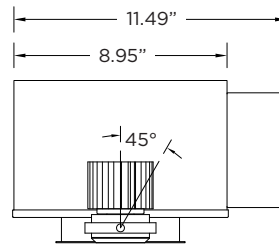

TRIM HOUSING OPTIONS

NC - NEW CONSTRUCTION (NON-IC)

IC - IC HOUSING

CP - CHICAGO PLENUM HOUSING