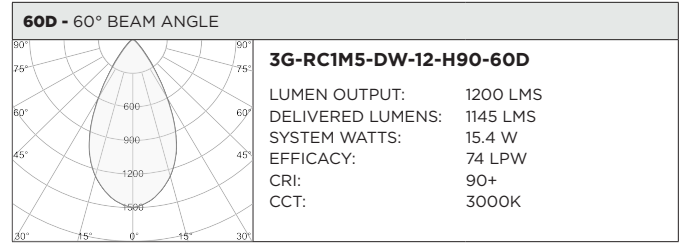

3GD - Warm Dim

3GT - Tunable White

BASED ON 60° BEAM ANGLE AND 3000K

LUMEN OUTPUT	90+ CRI (3000K)		
	DELIVERED LUMENS	SYSTEM WATTS	EFFICACY (LPW)
800LMs	N/A	N/A	N/A
1200LMs	1145	15.4	74
2000LMs	1611	23.2	69

BASED ON 60° BEAM ANGLE

LUMEN OUTPUT	90+ CRI (2700K)			90+ CRI (3500K)			90+ CRI (6500K)		
	DELIVERED LUMENS	SYSTEM WATTS	EFFICACY (LPW)	DELIVERED LUMENS	SYSTEM WATTS	EFFICACY (LPW)	DELIVERED LUMENS	SYSTEM WATTS	EFFICACY (LPW)
800LMs	N/A	N/A	N/A	N/A	N/A	N/A	N/A	N/A	N/A
1200LMs	1076	16.6	65	1127	16.6	68	1266	16.6	76
2000LMs	1523	24.5	62	1558	24.5	64	1824	24.5	74