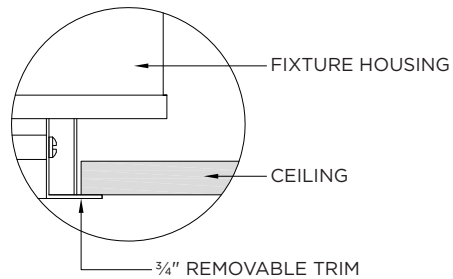

TRIM

Features a 3/4" removable trim assembly designed to conceal inner hardware

TRIMLESS

Aluminum mudding flange features a unique reveal that emulates drywall
Integral aluminum blocking support provided to ensure fixture is properly secured within ceiling structure

LED SYSTEM

Bridgelux LED module (field replaceable)
Color consistency <3 SDCM
Standard 90+ CRI
Dim to Warm (1800K-3000K)
Tunable White (2700K-6500K)
L70 >50,000 hours
5 Year Warranty

MOUNTING

Trim fixture designed for use in drywall, wood, acoustic ceiling tiles, and other architectural ceiling materials
Trimless fixture designed for use in drywall, mud-in ceiling applications
Butterfly brackets compatible with 1/2" x 1/2" channel, 1/2", 5/8", 3/4" bar hanger, 1/2" EMT, and furring strips (supplied by others)

TRIM HOUSING OPTIONS

NC - NEW CONSTRUCTION (NON-IC)

IC - IC HOUSING

CP - CHICAGO PLENUM HOUSING

TRIMLESS HOUSING OPTIONS

NC - NEW CONSTRUCTION (NON-IC)

IC - IC HOUSING

CP - CHICAGO PLENUM HOUSING