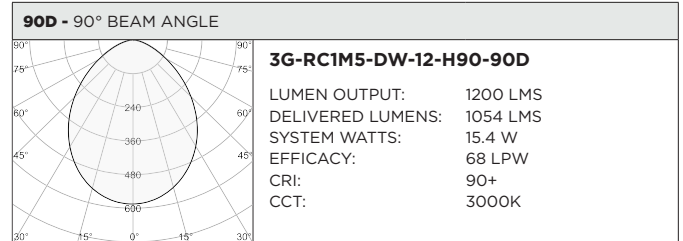

3GD - Warm Dim

3GT - Tunable White

BASED ON 60° BEAM ANGLE AND 3000K

LUMEN OUTPUT	90+ CRI (3000K)		
	DELIVERED LUMENS	SYSTEM WATTS	EFFICACY (LPW)
800LMs	N/A	N/A	N/A
1200LMs	1145	15.4	74
2000LMs	1611	23.2	69

BASED ON 60° BEAM ANGLE

LUMEN OUTPUT	90+ CRI (2700K)			90+ CRI (3500K)			90+ CRI (6500K)		
	DELIVERED LUMENS	SYSTEM WATTS	EFFICACY (LPW)	DELIVERED LUMENS	SYSTEM WATTS	EFFICACY (LPW)	DELIVERED LUMENS	SYSTEM WATTS	EFFICACY (LPW)
800LMs	N/A	N/A	N/A	N/A	N/A	N/A	N/A	N/A	N/A
1200LMs	1076	16.6	65	1127	16.6	68	1266	16.6	76
2000LMs	1523	24.5	62	1558	24.5	64	1824	24.5	74