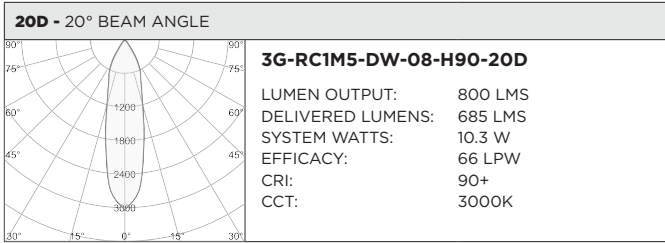

3GD - Warm Dim

3GT - Tunable White

BASED ON 60° BEAM ANGLE AND 3000K

LUMEN OUTPUT	90+ CRI (3000K)		
	DELIVERED LUMENS	SYSTEM WATTS	EFFICACY (LPW)
800LMs	N/A	N/A	N/A
1200LMs	1145	15.4	74
2000LMs	1611	23.2	69

BASED ON 60° BEAM ANGLE

LUMEN OUTPUT	90+ CRI (2700K)			90+ CRI (3500K)			90+ CRI (6500K)		
	DELIVERED LUMENS	SYSTEM WATTS	EFFICACY (LPW)	DELIVERED LUMENS	SYSTEM WATTS	EFFICACY (LPW)	DELIVERED LUMENS	SYSTEM WATTS	EFFICACY (LPW)
800LMs	N/A	N/A	N/A	N/A	N/A	N/A	N/A	N/A	N/A
1200LMs	1076	16.6	65	1127	16.6	68	1266	16.6	76
2000LMs	1523	24.5	62	1558	24.5	64	1824	24.5	74