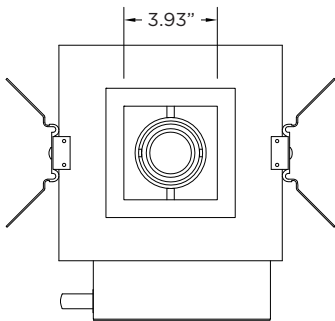

TRIM HOUSING OPTIONS

NC - NEW CONSTRUCTION (NON-IC)

IC - IC HOUSING

CP - CHICAGO PLENUM HOUSING