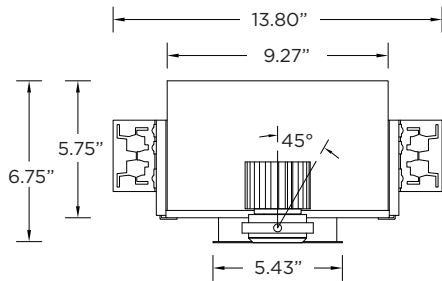

TRIM HOUSING OPTIONS

NC - NEW CONSTRUCTION (NON-IC)

IC - IC HOUSING

CP - CHICAGO PLENUM HOUSING