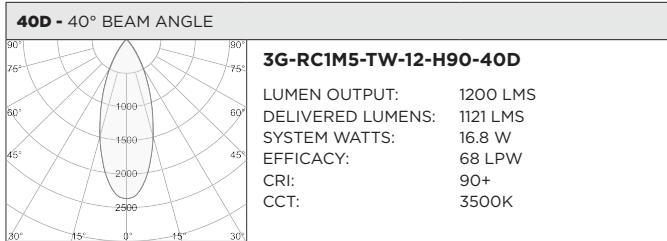

3GD - Warm Dim

3GT - Tunable White

BASED ON 60° BEAM ANGLE AND 3000K

LUMEN OUTPUT	90+ CRI (3000K)		
	DELIVERED LUMENS	SYSTEM WATTS	EFFICACY (LPW)
800LMs	N/A	N/A	N/A
1200LMs	1145	15.4	74
2000LMs	1611	23.2	69

BASED ON 60° BEAM ANGLE

LUMEN OUTPUT	90+ CRI (2700K)			90+ CRI (3500K)			90+ CRI (6500K)		
	DELIVERED LUMENS	SYSTEM WATTS	EFFICACY (LPW)	DELIVERED LUMENS	SYSTEM WATTS	EFFICACY (LPW)	DELIVERED LUMENS	SYSTEM WATTS	EFFICACY (LPW)
800LMs	N/A	N/A	N/A	N/A	N/A	N/A	N/A	N/A	N/A
1200LMs	1076	16.6	65	1127	16.6	68	1266	16.6	76
2000LMs	1523	24.5	62	1558	24.5	64	1824	24.5	74