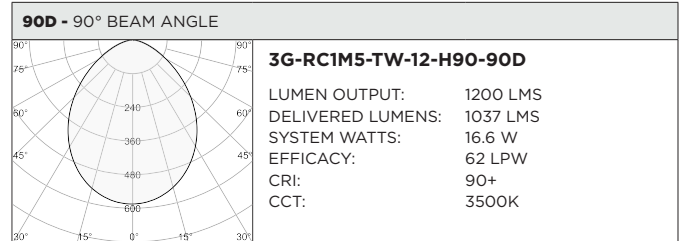

3GD - Warm Dim

3GT - Tunable White

BASED ON 60° BEAM ANGLE AND 3000K

LUMEN OUTPUT	90+ CRI (3000K)		
	DELIVERED LUMENS	SYSTEM WATTS	EFFICACY (LPW)
800LMs	N/A	N/A	N/A
1200LMs	1145	15.4	74
2000LMs	1611	23.2	69

BASED ON 60° BEAM ANGLE

LUMEN OUTPUT	90+ CRI (2700K)			90+ CRI (3500K)			90+ CRI (6500K)		
	DELIVERED LUMENS	SYSTEM WATTS	EFFICACY (LPW)	DELIVERED LUMENS	SYSTEM WATTS	EFFICACY (LPW)	DELIVERED LUMENS	SYSTEM WATTS	EFFICACY (LPW)
800LMs	N/A	N/A	N/A	N/A	N/A	N/A	N/A	N/A	N/A
1200LMs	1076	16.6	65	1127	16.6	68	1266	16.6	76
2000LMs	1523	24.5	62	1558	24.5	64	1824	24.5	74