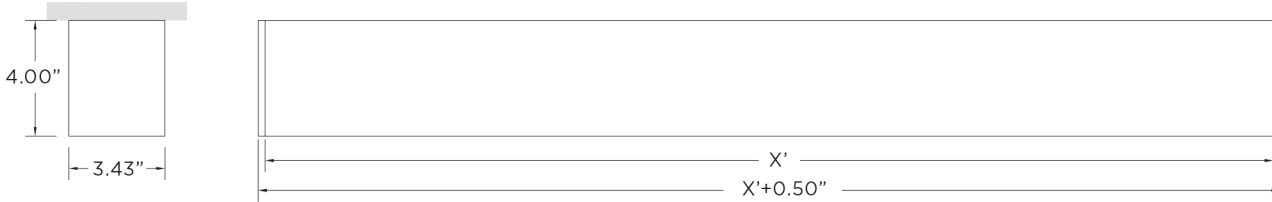

PROJECT	TYPE	DATE
CATALOG #		

LENS OPTIONS

FL - FLUSH LENS

DD1 - 1" DROP LENS

DD2 - 2" DROP LENS

ORDERING INFORMATION

CAT. NO	LED SYSTEM	COLOR TEMP	VOLTAGE	DRIVER
3G-4SLI	L250 - LOW OUTPUT (250 LM/FT)	27K - 2700K	120 - 120V	DIM - 0-10V (STANDARD 100-1%)
	L500 - MEDIUM OUTPUT (500 LM/FT)	30K - 3000K	277 - 277V	DHL - LUTRON (3-WIRE-100-1%)
	L750 - HIGH OUTPUT (750 LM/FT)	35K - 3500K	347 - 347V (0-10V ONLY)	DHL2 - LUTRON (ECOSYSTEM-100-1%)
	L1000 - VERY HIGH OUTPUT (1000 LM/FT)	40K - 4000K		DALI - DALI (100-1%)

3G-4SLI				

LENS OPTIONS	FINISH	OPTIONS	LENGTH (FEET)
FL - FLUSH	WH - WHITE (STANDARD)	EM - EMERGENCY BATTERY (4' SECTION)	S - ___' (STRAIGHT RUN)*
DD1 - 1" DROP LENS	SV - SILVER		L - ___' X ___' (L-SHAPE)
DD2 - 2" DROP LENS	BK - BLACK		U - ___' X ___' X ___' (U-SHAPE)
			R - ___' X ___' (RECTANGLE/SQUARE)
*Individual units available in 3', 4', 5', or 8', continuous runs available in 1' increments.			

ORDERING EXAMPLE	3G-4SLI-L2-30K-120-DIM-FL-WH-S-8'