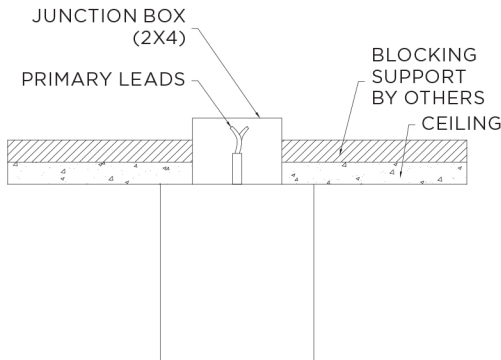

3G-4SLI				
----------------	--	--	--	--

LENS OPTIONS	FINISH	OPTIONS	LENGTH (FEET)
FL - FLUSH	WH - WHITE (STANDARD)	EM - EMERGENCY BATTERY (4' SECTION)	S - ___' (STRAIGHT RUN)*
DD1 - 1" DROP LENS	SV - SILVER		L - ___' X ___' (L-SHAPE)
DD2 - 2" DROP LENS	BK - BLACK		U - ___' X ___' X ___' (U-SHAPE)
			R - ___' X ___' (RECTANGLE/SQUARE)
*Individual units available in 3', 4', 5', or 8', continuous runs available in 1' increments.			

--	--	--	--

ORDERING EXAMPLE	3G-4SLI-L2-30K-120-DIM-FL-WH-S-8'
------------------	--

SURFACE LINIA

3G-4SLI
3.5" SURFACE

3G
LIGHTING

PERFORMANCE CHART (Based on 3500K, 4' length)

LENS OPTIONS	LED SYSTEM	WATTAGE/FT	LUMENS/FT	EFFICACY (LM/W)	IES FILES
FLUSH	L250 - LOW OUTPUT (250 LM/FT)	3.5W	336	96	DOWNLOAD
	L500 - MEDIUM OUTPUT (500 LM/FT)	5.25W	517	98	DOWNLOAD
	L750 - HIGH OUTPUT (750 LM/FT)	8.75W	888	101	DOWNLOAD
1" DROP	L250 - LOW OUTPUT (250 LM/FT)	3.5W	351	100	DOWNLOAD
	L500 - MEDIUM OUTPUT (500 LM/FT)	5.25W	541	103	DOWNLOAD
	L750 - HIGH OUTPUT (750 LM/FT)	8.75W	930	106	DOWNLOAD
2" DROP	L250 - LOW OUTPUT (250 LM/FT)	3.5W	345	99	DOWNLOAD
	L500 - MEDIUM OUTPUT (500 LM/FT)	5.25W	531	101	DOWNLOAD
	L750 - HIGH OUTPUT (750 LM/FT)	8.75W	913	104	DOWNLOAD

MOUNTING

RUN CHART (Begin measurements at start of run, in a clockwise direction)

STRAIGHT (S-___')

ORDERING EXAMPLE:

3G-4SLI-L2-30K-120-DIM-FL-WH-S-8'

L SHAPE (L-___' x ___')

ORDERING EXAMPLE:

A - 3G-4SLI-L2-30K-120-DIM-FL-WH-L-8'x6'