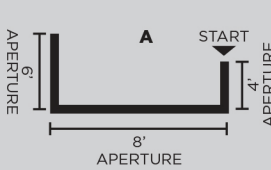

MOUNTING

RUN CHART (Begin measurements at start of run, in a clockwise direction)

STRAIGHT (S-___')

ORDERING EXAMPLE:

3G-4SLI-L2-30K-120-DIM-FL-WH-S-8'

L SHAPE (L-___' x ___')

ORDERING EXAMPLE:

A - 3G-4SLI-L2-30K-120-DIM-FL-WH-L-8'x6'

B - 3G-4SLI-L2-30K-120-DIM-FL-WH-L-6'x8'

OR

U SHAPE (U-___' x ___' x ___')

ORDERING EXAMPLE:

A - 3G-4SLI-L2-30K-120-DIM-FL-WH-U-4'x8'x6'

B - 3G-4SLI-L2-30K-120-DIM-FL-WH-U-6'x8'x4'

OR

RECTANGLE/SQUARE (R-___' x ___')