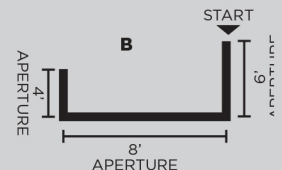

--	--	--	--

ORDERING EXAMPLE	3G-4SLI-L2-30K-120-DIM-FL-WH-S-8'
------------------	--

SURFACE LINIA

3G-4SLI
3.5" SURFACE

3G
LIGHTING

PERFORMANCE CHART (Based on 3500K, 4' length)

LENS OPTIONS	LED SYSTEM	WATTAGE/FT	LUMENS/FT	EFFICACY (LM/W)	IES FILES
FLUSH	L250 - LOW OUTPUT (250 LM/FT)	3.5W	336	96	DOWNLOAD
	L500 - MEDIUM OUTPUT (500 LM/FT)	5.25W	517	98	DOWNLOAD
	L750 - HIGH OUTPUT (750 LM/FT)	8.75W	888	101	DOWNLOAD
1" DROP	L250 - LOW OUTPUT (250 LM/FT)	3.5W	351	100	DOWNLOAD
	L500 - MEDIUM OUTPUT (500 LM/FT)	5.25W	541	103	DOWNLOAD
	L750 - HIGH OUTPUT (750 LM/FT)	8.75W	930	106	DOWNLOAD
2" DROP	L250 - LOW OUTPUT (250 LM/FT)	3.5W	345	99	DOWNLOAD
	L500 - MEDIUM OUTPUT (500 LM/FT)	5.25W	531	101	DOWNLOAD
	L750 - HIGH OUTPUT (750 LM/FT)	8.75W	913	104	DOWNLOAD

MOUNTING

RUN CHART (Begin measurements at start of run, in a clockwise direction)

STRAIGHT (S-___')

ORDERING EXAMPLE:

3G-4SLI-L2-30K-120-DIM-FL-WH-S-8'

L SHAPE (L-___' x ___')

ORDERING EXAMPLE:

A - 3G-4SLI-L2-30K-120-DIM-FL-WH-L-8'x6'

B - 3G-4SLI-L2-30K-120-DIM-FL-WH-L-6'x8'

OR

U SHAPE (U-___' x ___' x ___')

ORDERING EXAMPLE:

A - 3G-4SLI-L2-30K-120-DIM-FL-WH-U-4'x8'x6'

B - 3G-4SLI-L2-30K-120-DIM-FL-WH-U-6'x8'x4'

OR

RECTANGLE/SQUARE (R-___' x ___')