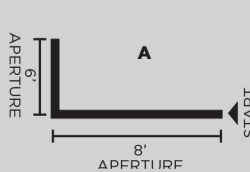

L SHAPE (L-___' x ___')

ORDERING EXAMPLE:

A - 3G-4SLI-L2-30K-120-DIM-FL-WH-L-8'x6'

B - 3G-4SLI-L2-30K-120-DIM-FL-WH-L-6'x8'