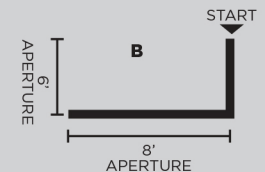

SURFACE LINIA

3G-4SLI
3.5" SURFACE

3G
LIGHTING

PERFORMANCE CHART (Based on 3500K, 4' length)

LENS OPTIONS	LED SYSTEM	WATTAGE/FT	LUMENS/FT	EFFICACY (LM/W)	IES FILES
FLUSH	L250 - LOW OUTPUT (250 LM/FT)	3.5W	336	96	DOWNLOAD
	L500 - MEDIUM OUTPUT (500 LM/FT)	5.25W	517	98	DOWNLOAD
	L750 - HIGH OUTPUT (750 LM/FT)	8.75W	888	101	DOWNLOAD
1" DROP	L250 - LOW OUTPUT (250 LM/FT)	3.5W	351	100	DOWNLOAD
	L500 - MEDIUM OUTPUT (500 LM/FT)	5.25W	541	103	DOWNLOAD
	L750 - HIGH OUTPUT (750 LM/FT)	8.75W	930	106	DOWNLOAD
2" DROP	L250 - LOW OUTPUT (250 LM/FT)	3.5W	345	99	DOWNLOAD
	L500 - MEDIUM OUTPUT (500 LM/FT)	5.25W	531	101	DOWNLOAD
	L750 - HIGH OUTPUT (750 LM/FT)	8.75W	913	104	DOWNLOAD

MOUNTING

RUN CHART (Begin measurements at start of run, in a clockwise direction)

STRAIGHT (S-___')

ORDERING EXAMPLE:

3G-4SLI-L2-30K-120-DIM-FL-WH-S-8'

L SHAPE (L-___' x ___')

ORDERING EXAMPLE:

A - 3G-4SLI-L2-30K-120-DIM-FL-WH-L-8'x6'

B - 3G-4SLI-L2-30K-120-DIM-FL-WH-L-6'x8'

OR

U SHAPE (U-___' x ___' x ___')

ORDERING EXAMPLE:

A - 3G-4SLI-L2-30K-120-DIM-FL-WH-U-4'x8'x6'

B - 3G-4SLI-L2-30K-120-DIM-FL-WH-U-6'x8'x4'

OR

RECTANGLE/SQUARE (R-___' x ___')

ORDERING EXAMPLE:

3G-4SLI-L2-30K-120-DIM-FL-WH-R-8'x6'