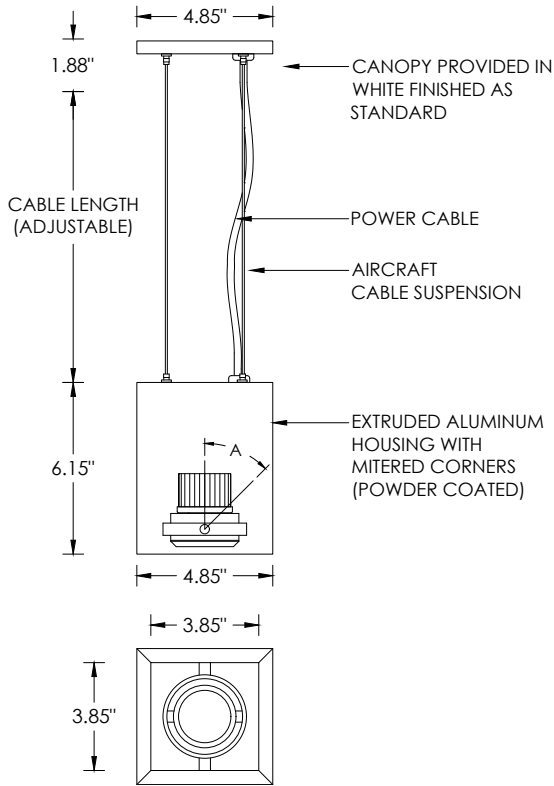

LUMEN OUTPUT	A	B
Up to 1500lm	20°	30°
2200lm	30°	20°

MOUNTING DETAILS