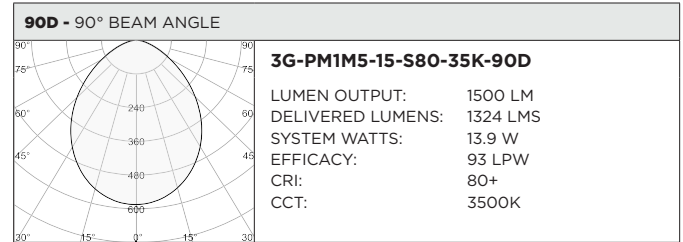

BASED ON 60° BEAM AND 3500K SOURCE

LUMEN OUTPUT	80+ CRI			90+ CRI			97+ CRI		
	DELIVERED LUMENS	SYSTEM WATTS	EFFICACY (LPW)	DELIVERED LUMENS	SYSTEM WATTS	EFFICACY (LPW)	DELIVERED LUMENS	SYSTEM WATTS	EFFICACY (LPW)
1000LMs	1015	10.2	100	893	10.2	88	833	10.0	82
1500LMs	1400	13.9	101	1232	13.9	89	1148	13.9	83
2200LMs	2194	22.0	100	1931	22.0	88	1799	22.0	82

LUMEN OUTPUT MULTIPLIER: 27K=0.94, 30K=0.97, 35K=1.00, 40K=1.01

HOUSING

Extruded aluminum housing with fabricated mitered corners
Housing design features a beveled edge with no visible hardware
Integral driver compartment fabricated in cold rolled steel
Standard polyester powder coated interior and exterior available in matte white, matte black, and matte silver

ADJUSTABILITY

Solid aluminum, 50mm machined double gimbals with dual axis adjustability (30°x20°)
Each double gimbal can be locked into place

OPTICS

Regressed LED source for enhanced glare control
Proprietary anodized, aluminum reflectors are field replaceable (20° reflector not interchangeable)
Available in 20°, 40°, 60°, and 90°
Fixture head designed to accept 2 optical accessories

LISTING

ETL listed and conforms to UL1598 standard. Certified to CSA22.2 No.250.0.
Rated for indoor dry or damp locations

WARRANTY

5 Year Warranty on LED and drivers
Manufacturer 1 Year Warranty for defects in material and workmanship under normal use
Ambient temperature at fixture should not exceed 25°C

ELECTRICAL

Standard 0-10V, constant current drivers with 100-1% dimming range and >0.9 power factor
Standard 120/277V universal voltage drivers
120V Forward Phase/Reverse Phase driver option with 100-1% dimming range
All drivers are integral and easily accessible through the top of the fixture housing

LED SYSTEM

Citizen LED module (field replaceable)
Color consistency <2 SDCM
Standard (80+ CRI). Optional (90+ and 97+ CRI)
Available in 27K, 30K, 35K, and 40K
L90 >50,000 hours
5 Year Warranty

MOUNTING

Suitable for drywall, concrete, wood, grid ceiling, and other architectural ceilings (see mounting details)
Adjustable aircraft cable suspension with locking fasteners (60" length standard)
Standard, 18-gauge, 5 conductor single circuit power feed (clear braided finish)
Fixture mounts to a standard junction box
All mounting canopies provided in matte white powder coated finish as standard