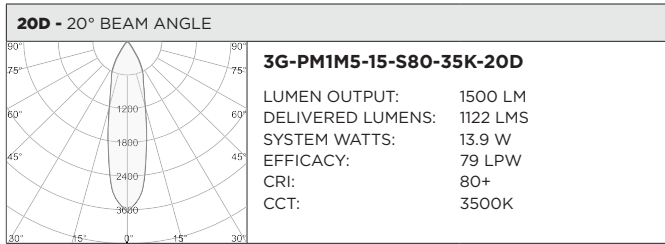

BASED ON 60° BEAM AND 3500K SOURCE

LUMEN OUTPUT	80+ CRI			90+ CRI			97+ CRI		
	DELIVERED LUMENS	SYSTEM WATTS	EFFICACY (LPW)	DELIVERED LUMENS	SYSTEM WATTS	EFFICACY (LPW)	DELIVERED LUMENS	SYSTEM WATTS	EFFICACY (LPW)
1000LMs	1015	10.2	100	893	10.2	88	833	10.0	82
1500LMs	1400	13.9	101	1232	13.9	89	1148	13.9	83
2200LMs	2194	22.0	100	1931	22.0	88	1799	22.0	82

LUMEN OUTPUT MULTIPLIER: 27K=0.94, 30K=0.97, 35K=1.00, 40K=1.01

HOUSING

Extruded aluminum housing with fabricated mitered corners
Housing design features a beveled edge with no visible hardware
Integral driver compartment fabricated in cold rolled steel
Standard polyester powder coated interior and exterior available in matte white, matte black, and matte silver

ADJUSTABILITY

Solid aluminum, 50mm machined double gimbals with dual axis adjustability (30°x20°)
Each double gimbal can be locked into place

OPTICS

Regressed LED source for enhanced glare control
Proprietary anodized, aluminum reflectors are field replaceable (20° reflector not interchangeable)
Available in 20°, 40°, 60°, and 90°
Fixture head designed to accept 2 optical accessories

LISTING

ETL listed and conforms to UL1598 standard. Certified to CSA22.2 No.250.0.
Rated for indoor dry or damp locations

WARRANTY

5 Year Warranty on LED and drivers
Manufacturer 1 Year Warranty for defects in material and workmanship under normal use
Ambient temperature at fixture should not exceed 25°C

ELECTRICAL

Standard 0-10V, constant current drivers with 100-1% dimming range and >0.9 power factor
Standard 120/277V universal voltage drivers
120V Forward Phase/Reverse Phase driver option with 100-1% dimming range
All drivers are integral and easily accessible through the top of the fixture housing

LED SYSTEM

Citizen LED module (field replaceable)
Color consistency <2 SDCM
Standard (80+ CRI). Optional (90+ and 97+ CRI)
Available in 27K, 30K, 35K, and 40K
L90 >50,000 hours
5 Year Warranty

MOUNTING

Suitable for drywall, concrete, wood, grid ceiling, and other architectural ceilings (see mounting details)
Adjustable aircraft cable suspension with locking fasteners (60" length standard)
Standard, 18-gauge, 5 conductor single circuit power feed (clear braided finish)
Fixture mounts to a standard junction box
All mounting canopies provided in matte white powder coated finish as standard