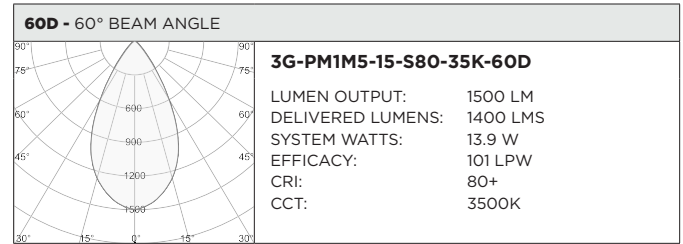

BASED ON 60° BEAM AND 3500K SOURCE

LUMEN OUTPUT	80+ CRI			90+ CRI			97+ CRI		
	DELIVERED LUMENS	SYSTEM WATTS	EFFICACY (LPW)	DELIVERED LUMENS	SYSTEM WATTS	EFFICACY (LPW)	DELIVERED LUMENS	SYSTEM WATTS	EFFICACY (LPW)
1000LMs	1015	10.2	100	893	10.2	88	833	10.0	82
1500LMs	1400	13.9	101	1232	13.9	89	1148	13.9	83
2200LMs	2194	22.0	100	1931	22.0	88	1799	22.0	82

LUMEN OUTPUT MULTIPLIER: 27K=0.94, 30K=0.97, 35K=1.00, 40K=1.01

HOUSING

Extruded aluminum housing with fabricated mitered corners
Housing design features a beveled edge with no visible hardware
Integral driver compartment fabricated in cold rolled steel
Standard polyester powder coated interior and exterior available in matte white, matte black, and matte silver

ADJUSTABILITY

Solid aluminum, 50mm machined double gimbals with dual axis adjustability (30°x20°)
Each double gimbal can be locked into place

OPTICS

Regressed LED source for enhanced glare control
Proprietary anodized, aluminum reflectors are field replaceable (20° reflector not interchangeable)
Available in 20°, 40°, 60°, and 90°
Fixture head designed to accept 2 optical accessories

LISTING

ETL listed and conforms to UL1598 standard. Certified to CSA22.2 No.250.0.
Rated for indoor dry or damp locations

WARRANTY

5 Year Warranty on LED and drivers
Manufacturer 1 Year Warranty for defects in material and workmanship under normal use
Ambient temperature at fixture should not exceed 25°C

ELECTRICAL

Standard 0-10V, constant current drivers with 100-1% dimming range and >0.9 power factor
Standard 120/277V universal voltage drivers
120V Forward Phase/Reverse Phase driver option with 100-1% dimming range
All drivers are integral and easily accessible through the top of the fixture housing

LED SYSTEM

Citizen LED module (field replaceable)
Color consistency <2 SDCM
Standard (80+ CRI). Optional (90+ and 97+ CRI)
Available in 27K, 30K, 35K, and 40K
L90 >50,000 hours
5 Year Warranty

MOUNTING

Suitable for drywall, concrete, wood, grid ceiling, and other architectural ceilings (see mounting details)
Adjustable aircraft cable suspension with locking fasteners (60" length standard)
Standard, 18-gauge, 5 conductor single circuit power feed (clear braided finish)
Fixture mounts to a standard junction box
All mounting canopies provided in matte white powder coated finish as standard