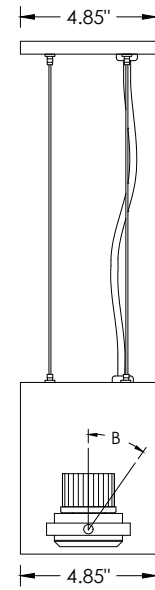

LUMEN OUTPUT	A	B
Up to 1500lm	20°	30°
2200lm	30°	20°

MOUNTING DETAILS