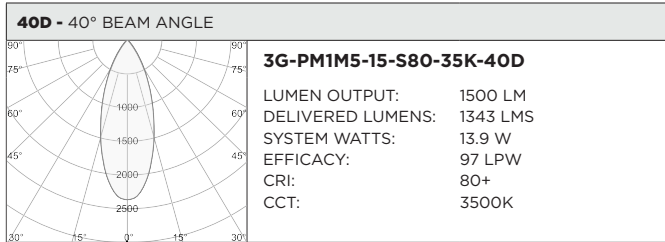

BASED ON 60° BEAM AND 3500K SOURCE

LUMEN OUTPUT	80+ CRI			90+ CRI			97+ CRI		
	DELIVERED LUMENS	SYSTEM WATTS	EFFICACY (LPW)	DELIVERED LUMENS	SYSTEM WATTS	EFFICACY (LPW)	DELIVERED LUMENS	SYSTEM WATTS	EFFICACY (LPW)
1000LMs	1015	10.2	100	893	10.2	88	833	10.0	82
1500LMs	1400	13.9	101	1232	13.9	89	1148	13.9	83
2200LMs	2194	22.0	100	1931	22.0	88	1799	22.0	82

LUMEN OUTPUT MULTIPLIER: 27K=0.94, 30K=0.97, 35K=1.00, 40K=1.01

HOUSING

Extruded aluminum housing with fabricated mitered corners
Housing design features a beveled edge with no visible hardware
Integral driver compartment fabricated in cold rolled steel
Standard polyester powder coated interior and exterior available in matte white, matte black, and matte silver

ADJUSTABILITY

Solid aluminum, 50mm machined double gimbals with dual axis adjustability (30°x20°)
Each double gimbal can be locked into place

OPTICS

Regressed LED source for enhanced glare control
Proprietary anodized, aluminum reflectors are field replaceable (20° reflector not interchangeable)
Available in 20°, 40°, 60°, and 90°
Fixture head designed to accept 2 optical accessories

LISTING

ETL listed and conforms to UL1598 standard. Certified to CSA22.2 No.250.0.
Rated for indoor dry or damp locations

WARRANTY

5 Year Warranty on LED and drivers
Manufacturer 1 Year Warranty for defects in material and workmanship under normal use
Ambient temperature at fixture should not exceed 25°C

ELECTRICAL

Standard 0-10V, constant current drivers with 100-1% dimming range and >0.9 power factor
Standard 120/277V universal voltage drivers
120V Forward Phase/Reverse Phase driver option with 100-1% dimming range
All drivers are integral and easily accessible through the top of the fixture housing

LED SYSTEM

Citizen LED module (field replaceable)
Color consistency <2 SDCM
Standard (80+ CRI). Optional (90+ and 97+ CRI)
Available in 27K, 30K, 35K, and 40K
L90 >50,000 hours
5 Year Warranty

MOUNTING

Suitable for drywall, concrete, wood, grid ceiling, and other architectural ceilings (see mounting details)
Adjustable aircraft cable suspension with locking fasteners (60" length standard)
Standard, 18-gauge, 5 conductor single circuit power feed (clear braided finish)
Fixture mounts to a standard junction box
All mounting canopies provided in matte white powder coated finish as standard