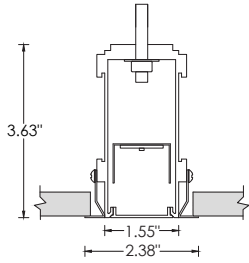

HARD CEILING

WT - TRIM

RECOMMENDED CEILING OPENING 2.20"