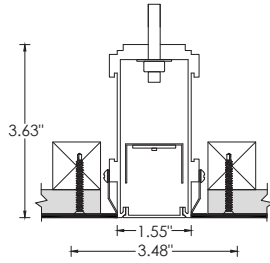

Refer to standard specification sheets for complete details. Please note that only options shown above qualify for 10 day 3GQ program

HARD CEILING

WT - TRIM

RECOMMENDED CEILING OPENING 2.20"

XTR - TRIMLESS

RECOMMENDED CEILING OPENING 2.25"

FX - FLANGELESS

RECOMMENDED CEILING OPENING 1.60"

GRID CEILING

9L - 9/16" LAYIN

9TG - 9/16" TEGULAR

15L - 15/16" LAYIN

15TG - 15/16" TEGULAR