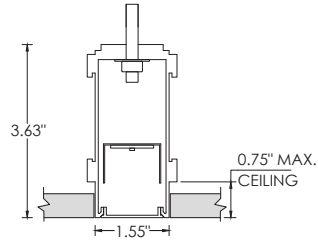

Refer to standard specification sheets for complete details. Please note that only options shown above qualify for 10 day 3GQ program

HARD CEILING

WT - TRIM

RECOMMENDED CEILING OPENING 2.20"

XTR - TRIMLESS

RECOMMENDED CEILING OPENING 2.25"

FX - FLANGELESS

RECOMMENDED CEILING OPENING 1.60"

GRID CEILING

9L - 9/16" LAYIN

9TG - 9/16" TEGULAR

15L - 15/16" LAYIN

15TG - 15/16" TEGULAR