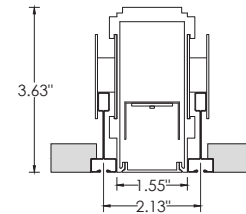

9ST - 9/16" SLOT TEE TEGULAR

Grid ceiling fixtures ship with universal mounting brackets suitable for all ceiling types listed below. Refer to installation instruction

QUICKSHIP RUN CHART

RUN LENGTH	SECTION LENGTHS	RUN LENGTH	SECTION LENGTHS	RUN LENGTH	SECTION LENGTHS
4'	4'	12'	8'+4'	32'	8'+8'+8'+8'
5'	5'	16'	8'+8'	36'	8'+8'+8'+8'+4'
6'	6'	20'	8'+8'+4'	40'	8'+8'+8'+8'+8'
8'	8'	24'	8'+8'+8'	44'	8'+8'+8'+8'+8'+4'
10'	5'+5'	28'	8'+8'+8'+4'	48'	8'+8'+8'+8'+8'+8'