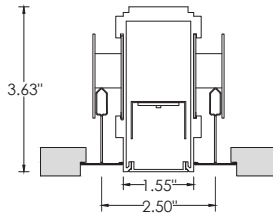

15TP - 15/16" TEGULAR