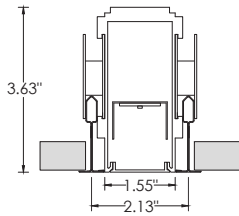

RECOMMENDED CEILING OPENING 2.25"

FX - FLANGELESS

RECOMMENDED CEILING OPENING 1.60"

GRID CEILING

9L - 9/16" LAYIN

9TG - 9/16" TEGULAR

15L - 15/16" LAYIN

15TG - 15/16" TEGULAR

QUICKSHIP RUN CHART

| RUN LENGTH | SECTION LENGTHS | RUN LENGTH | SECTION LENGTHS | RUN LENGTH | SECTION LENGTHS |
|------------|-----------------|------------|-----------------|------------|-------------------|
| 4' | 4' | 12' | 8'+4' | 32' | 8'+8'+8'+8' |
| 5' | 5' | 16' | 8'+8' | 36' | 8'+8'+8'+8'+4' |
| 6' | 6' | 20' | 8'+8'+4' | 40' | 8'+8'+8'+8'+8' |
| 8' | 8' | 24' | 8'+8'+8' | 44' | 8'+8'+8'+8'+8'+4' |
| 10' | 5'+5' | 28' | 8'+8'+8'+4' | 48' | 8'+8'+8'+8'+8'+8' |