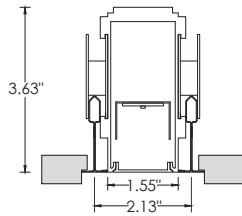

RECOMMENDED CEILING OPENING 2.25"

FX - FLANGELESS

RECOMMENDED CEILING OPENING 1.60"

GRID CEILING

9L - 9/16" LAYIN

9TG - 9/16" TEGULAR

15L - 15/16" LAYIN

15TG - 15/16" TEGULAR

QUICKSHIP RUN CHART

| RUN LENGTH | SECTION LENGTHS | RUN LENGTH | SECTION LENGTHS | RUN LENGTH | SECTION LENGTHS |
|------------|-----------------|------------|-----------------|------------|-------------------|
| 4' | 4' | 12' | 8'+4' | 32' | 8'+8'+8'+8' |
| 5' | 5' | 16' | 8'+8' | 36' | 8'+8'+8'+8'+4' |
| 6' | 6' | 20' | 8'+8'+4' | 40' | 8'+8'+8'+8'+8' |
| 8' | 8' | 24' | 8'+8'+8' | 44' | 8'+8'+8'+8'+8'+4' |
| 10' | 5'+5' | 28' | 8'+8'+8'+4' | 48' | 8'+8'+8'+8'+8'+8' |