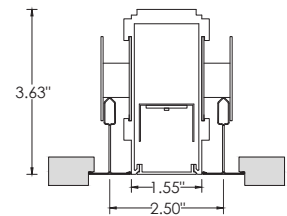

RECOMMENDED CEILING OPENING 2.25"

FX - FLANGELESS

RECOMMENDED CEILING OPENING 1.60"

GRID CEILING

9L - 9/16" LAYIN

9TG - 9/16" TEGULAR

15L - 15/16" LAYIN

15TG - 15/16" TEGULAR

QUICKSHIP RUN CHART

| RUN LENGTH | SECTION LENGTHS | RUN LENGTH | SECTION LENGTHS | RUN LENGTH | SECTION LENGTHS |
|------------|-----------------|------------|-----------------|------------|-------------------|
| 4' | 4' | 12' | 8'+4' | 32' | 8'+8'+8'+8' |
| 5' | 5' | 16' | 8'+8' | 36' | 8'+8'+8'+8'+4' |
| 6' | 6' | 20' | 8'+8'+4' | 40' | 8'+8'+8'+8'+8' |
| 8' | 8' | 24' | 8'+8'+8' | 44' | 8'+8'+8'+8'+8'+4' |
| 10' | 5'+5' | 28' | 8'+8'+8'+4' | 48' | 8'+8'+8'+8'+8'+8' |