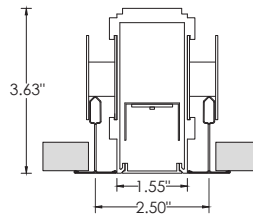

RECOMMENDED CEILING OPENING 2.25"

FX - FLANGELESS

RECOMMENDED CEILING OPENING 1.60"

GRID CEILING

9L - 9/16" LAYIN

9TG - 9/16" TEGULAR

15L - 15/16" LAYIN

15TG - 15/16" TEGULAR

QUICKSHIP RUN CHART

| RUN LENGTH | SECTION LENGTHS | RUN LENGTH | SECTION LENGTHS | RUN LENGTH | SECTION LENGTHS |
|------------|-----------------|------------|-----------------|------------|-------------------|
| 4' | 4' | 12' | 8'+4' | 32' | 8'+8'+8'+8' |
| 5' | 5' | 16' | 8'+8' | 36' | 8'+8'+8'+8'+4' |
| 6' | 6' | 20' | 8'+8'+4' | 40' | 8'+8'+8'+8'+8' |
| 8' | 8' | 24' | 8'+8'+8' | 44' | 8'+8'+8'+8'+8'+4' |
| 10' | 5'+5' | 28' | 8'+8'+8'+4' | 48' | 8'+8'+8'+8'+8'+8' |