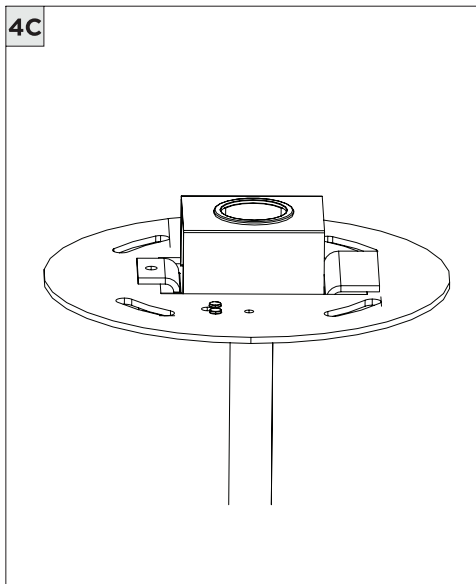

4.5" MINI MADISON CYLINDER - PENDANT

STEM PENDANT MOUNT

i THE IMAGES SHOWN ARE FOR ILLUSTRATION ONLY AND MAY NOT BE AN EXACT REPRESENTATION OF THE PRODUCT

COMPONENTS

STANDARD CANOPY

CONDUIT FEED CANOPY

POWER CANOPY

4" OCTAGONAL J-BOX REQUIRED FOR INSTALLATION

JUNCTION BOX (BY OTHERS)

SUITABLE FOR SLOPED CEILING

INSTRUCTION KEY

INFORMATION

- ADDITIONAL
- ATTENTION
- POWER ON
- POWER OFF

INSTALLATION SHOULD ONLY BE PERFORMED BY A CERTIFIED ELECTRICIAN
 REFER TO LOCAL/NATIONAL CODES FOR PROPER INSTALLATION
 FAILURE TO FOLLOW INSTALLATION INSTRUCTION MAY VOID THE WARRANTY
 DO NOT TOUCH LEDS. LEDS MUST BE PROTECTED FROM MECHANICAL STRESS OR DEBRIS
 TURN OFF POWER DURING INSTALLATION OR SERVICING

6B

CANOPY IS SUITABLE FOR
MAXIMUM 3 CONDUIT FEEDS

1 CONDUIT FEED CANOPY

2

3

ENSURE CANOPY CLIPS ALIGN WITH BRACKET

4

CONNECT CANDUIT CANOPY AND FEED JUNCTION BOX WIRES THROUGH HOLE

5

! CANOPY IS SUITABLE FOR MAXIMUM 3 CONDUIT FEEDS

6 POWER CANOPY

WIRING LEGEND

BLACK	HOT/LINE
WHITE	NEUTRAL
GREEN	GROUND
ORANGE	(DIM-)
PINK	(DIM-)
BLUE	(DIM-)
PURPLE	(DIM+)
RED	(DIM+)

! MAKE WIRING CONNECTIONS