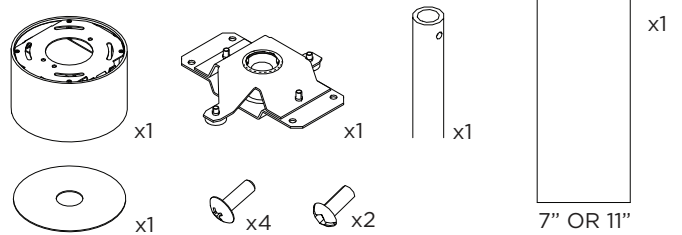

4.5" MINI MADISON CYLINDER - PENDANT

STEM PENDANT MOUNT

i THE IMAGES SHOWN ARE FOR ILLUSTRATION ONLY AND MAY NOT BE AN EXACT REPRESENTATION OF THE PRODUCT

COMPONENTS

STANDARD CANOPY

CONDUIT FEED CANOPY

POWER CANOPY

4" OCTAGONAL J-BOX REQUIRED FOR INSTALLATION

JUNCTION BOX (BY OTHERS)

SUITABLE FOR SLOPED CEILING

INSTRUCTION KEY

INFORMATION

- ADDITIONAL
- ATTENTION
- POWER ON
- POWER OFF

INSTALLATION SHOULD ONLY BE PERFORMED BY A CERTIFIED ELECTRICIAN
 REFER TO LOCAL/NATIONAL CODES FOR PROPER INSTALLATION
 FAILURE TO FOLLOW INSTALLATION INSTRUCTION MAY VOID THE WARRANTY
 DO NOT TOUCH LEDS. LEDS MUST BE PROTECTED FROM MECHANICAL STRESS OR DEBRIS
 TURN OFF POWER DURING INSTALLATION OR SERVICING