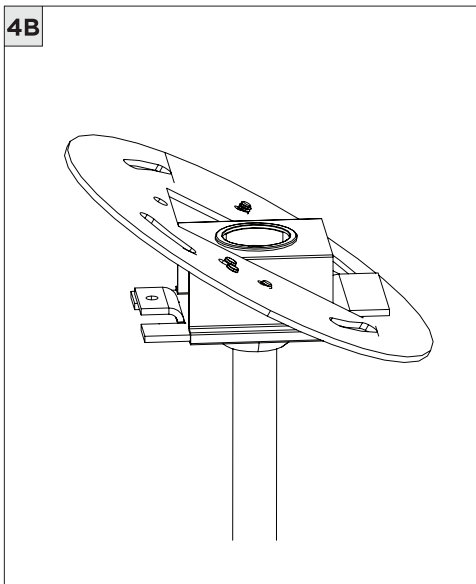

4.5" MINI MADISON CYLINDER - PENDANT

STEM PENDANT MOUNT

i THE IMAGES SHOWN ARE FOR ILLUSTRATION ONLY AND MAY NOT BE AN EXACT REPRESENTATION OF THE PRODUCT

COMPONENTS

STANDARD CANOPY

CONDUIT FEED CANOPY

POWER CANOPY

4" OCTAGONAL J-BOX REQUIRED FOR INSTALLATION

JUNCTION BOX (BY OTHERS)

SUITABLE FOR SLOPED CEILING

INSTRUCTION KEY

INFORMATION

- ADDITIONAL
- ATTENTION
- POWER ON
- POWER OFF

INSTALLATION SHOULD ONLY BE PERFORMED BY A CERTIFIED ELECTRICIAN
 REFER TO LOCAL/NATIONAL CODES FOR PROPER INSTALLATION
 FAILURE TO FOLLOW INSTALLATION INSTRUCTION MAY VOID THE WARRANTY
 DO NOT TOUCH LEDS. LEDS MUST BE PROTECTED FROM MECHANICAL STRESS OR DEBRIS
 TURN OFF POWER DURING INSTALLATION OR SERVICING

6B

CANOPY IS SUITABLE FOR
MAXIMUM 3 CONDUIT FEEDS

1 CONDUIT FEED CANOPY

2

3

ENSURE CANOPY CLIPS ALIGN WITH BRACKET

4

CONNECT CANDUIT CANOPY AND FEED JUNCTION BOX WIRES THROUGH HOLE

5

! CANOPY IS SUITABLE FOR MAXIMUM 3 CONDUIT FEEDS

6 POWER CANOPY

WIRING LEGEND

BLACK	HOT/LINE
WHITE	NEUTRAL
GREEN	GROUND
ORANGE	(DIM-)
PINK	(DIM-)
BLUE	(DIM-)
PURPLE	(DIM+)
RED	(DIM+)

! MAKE WIRING CONNECTIONS