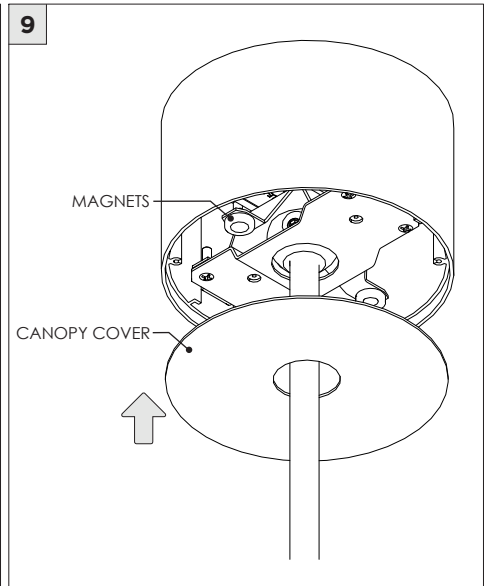

4.5" MINI MADISON CYLINDER - PENDANT

STEM PENDANT MOUNT

i THE IMAGES SHOWN ARE FOR ILLUSTRATION ONLY AND MAY NOT BE AN EXACT REPRESENTATION OF THE PRODUCT

COMPONENTS

STANDARD CANOPY

CONDUIT FEED CANOPY

POWER CANOPY

4" OCTAGONAL J-BOX REQUIRED FOR INSTALLATION

JUNCTION BOX (BY OTHERS)

SUITABLE FOR SLOPED CEILING

INSTRUCTION KEY

INFORMATION

- ADDITIONAL
- ATTENTION
- POWER ON
- POWER OFF

INSTALLATION SHOULD ONLY BE PERFORMED BY A CERTIFIED ELECTRICIAN
 REFER TO LOCAL/NATIONAL CODES FOR PROPER INSTALLATION
 FAILURE TO FOLLOW INSTALLATION INSTRUCTION MAY VOID THE WARRANTY
 DO NOT TOUCH LEDS. LEDS MUST BE PROTECTED FROM MECHANICAL STRESS OR DEBRIS
 TURN OFF POWER DURING INSTALLATION OR SERVICING

6B

CANOPY IS SUITABLE FOR
MAXIMUM 3 CONDUIT FEEDS

1 CONDUIT FEED CANOPY

2

3

ENSURE CANOPY CLIPS ALIGN WITH BRACKET

4

CONNECT CANDUIT CANOPY AND FEED JUNCTION BOX WIRES THROUGH HOLE

5

! CANOPY IS SUITABLE FOR MAXIMUM 3 CONDUIT FEEDS

6 POWER CANOPY

WIRING LEGEND

BLACK	HOT/LINE
WHITE	NEUTRAL
GREEN	GROUND
ORANGE	(DIM-)
PINK	(DIM-)
BLUE	(DIM-)
PURPLE	(DIM+)
RED	(DIM+)

! MAKE WIRING CONNECTIONS