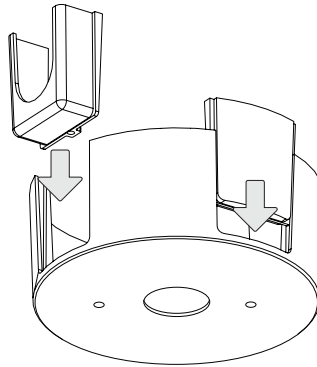

4.5" MINI MADISON CYLINDER - PENDANT

STEM PENDANT MOUNT

i THE IMAGES SHOWN ARE FOR ILLUSTRATION ONLY AND MAY NOT BE AN EXACT REPRESENTATION OF THE PRODUCT

COMPONENTS

STANDARD CANOPY

CONDUIT FEED CANOPY

POWER CANOPY

4" OCTAGONAL J-BOX REQUIRED FOR INSTALLATION

JUNCTION BOX (BY OTHERS)

SUITABLE FOR SLOPED CEILING

INSTRUCTION KEY

INFORMATION

- ADDITIONAL
- ATTENTION
- POWER ON
- POWER OFF

INSTALLATION SHOULD ONLY BE PERFORMED BY A CERTIFIED ELECTRICIAN
 REFER TO LOCAL/NATIONAL CODES FOR PROPER INSTALLATION
 FAILURE TO FOLLOW INSTALLATION INSTRUCTION MAY VOID THE WARRANTY
 DO NOT TOUCH LEDS. LEDS MUST BE PROTECTED FROM MECHANICAL STRESS OR DEBRIS
 TURN OFF POWER DURING INSTALLATION OR SERVICING

6B

CANOPY IS SUITABLE FOR
MAXIMUM 3 CONDUIT FEEDS

1 CONDUIT FEED CANOPY

2

3

ENSURE CANOPY CLIPS ALIGN WITH BRACKET

4

CONNECT CANDUIT CANOPY AND FEED JUNCTION BOX WIRES THROUGH HOLE

5

! CANOPY IS SUITABLE FOR MAXIMUM 3 CONDUIT FEEDS

6 POWER CANOPY

WIRING LEGEND

BLACK	HOT/LINE
WHITE	NEUTRAL
GREEN	GROUND
ORANGE	(DIM-)
PINK	(DIM-)
BLUE	(DIM-)
PURPLE	(DIM+)
RED	(DIM+)

! MAKE WIRING CONNECTIONS