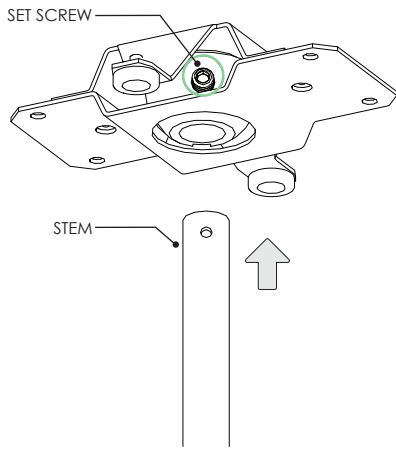

4.5" MINI MADISON CYLINDER - PENDANT

STEM PENDANT MOUNT

i THE IMAGES SHOWN ARE FOR ILLUSTRATION ONLY AND MAY NOT BE AN EXACT REPRESENTATION OF THE PRODUCT

COMPONENTS

STANDARD CANOPY

CONDUIT FEED CANOPY

POWER CANOPY

4" OCTAGONAL J-BOX REQUIRED FOR INSTALLATION

JUNCTION BOX (BY OTHERS)

SUITABLE FOR SLOPED CEILING

INSTRUCTION KEY

INFORMATION

- ADDITIONAL
- ATTENTION
- POWER ON
- POWER OFF

INSTALLATION SHOULD ONLY BE PERFORMED BY A CERTIFIED ELECTRICIAN
 REFER TO LOCAL/NATIONAL CODES FOR PROPER INSTALLATION
 FAILURE TO FOLLOW INSTALLATION INSTRUCTION MAY VOID THE WARRANTY
 DO NOT TOUCH LEDS. LEDS MUST BE PROTECTED FROM MECHANICAL STRESS OR DEBRIS
 TURN OFF POWER DURING INSTALLATION OR SERVICING

6B

CANOPY IS SUITABLE FOR
MAXIMUM 3 CONDUIT FEEDS

1 CONDUIT FEED CANOPY

2

3

ENSURE CANOPY CLIPS ALIGN WITH BRACKET

4

CONNECT CANDUIT CANOPY AND FEED JUNCTION BOX WIRES THROUGH HOLE

7

8

! CUT STEM LENGTH IF APPLICABLE

9

10

11

12

13