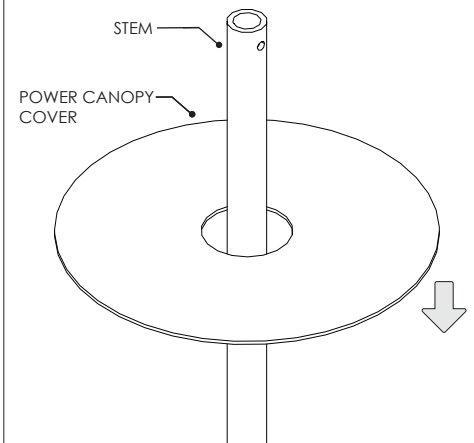

4.5" MINI MADISON CYLINDER - PENDANT

STEM PENDANT MOUNT

i THE IMAGES SHOWN ARE FOR ILLUSTRATION ONLY AND MAY NOT BE AN EXACT REPRESENTATION OF THE PRODUCT

COMPONENTS

STANDARD CANOPY

CONDUIT FEED CANOPY

POWER CANOPY

6B

CANOPY IS SUITABLE FOR
MAXIMUM 3 CONDUIT FEEDS

1 CONDUIT FEED CANOPY

2

3

ENSURE CANOPY CLIPS ALIGN WITH BRACKET

4

CONNECT CANDUIT CANOPY AND FEED JUNCTION BOX WIRES THROUGH HOLE

5

! CANOPY IS SUITABLE FOR MAXIMUM 3 CONDUIT FEEDS

6 POWER CANOPY

WIRING LEGEND

BLACK	HOT/LINE
WHITE	NEUTRAL
GREEN	GROUND
ORANGE	(DIM-)
PINK	(DIM-)
BLUE	(DIM-)
PURPLE	(DIM+)
RED	(DIM+)

! MAKE WIRING CONNECTIONS

7

8

! CUT STEM LENGTH IF APPLICABLE

9

10

11

12

13