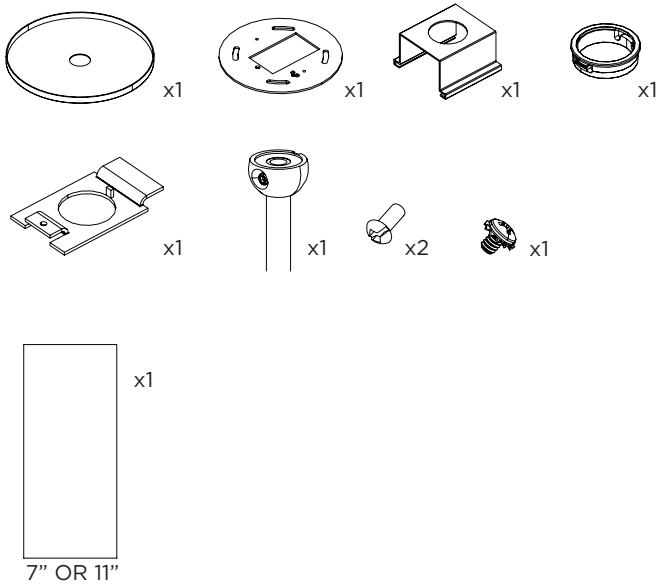

4.5" MINI MADISON CYLINDER - PENDANT

STEM PENDANT MOUNT

i THE IMAGES SHOWN ARE FOR ILLUSTRATION ONLY AND MAY NOT BE AN EXACT REPRESENTATION OF THE PRODUCT

COMPONENTS

STANDARD CANOPY

CONDUIT FEED CANOPY

POWER CANOPY

4" OCTAGONAL J-BOX REQUIRED FOR INSTALLATION

JUNCTION BOX (BY OTHERS)

SUITABLE FOR SLOPED CEILING

INSTRUCTION KEY

INFORMATION

- ADDITIONAL
- ATTENTION
- POWER ON
- POWER OFF

INSTALLATION SHOULD ONLY BE PERFORMED BY A CERTIFIED ELECTRICIAN
 REFER TO LOCAL/NATIONAL CODES FOR PROPER INSTALLATION
 FAILURE TO FOLLOW INSTALLATION INSTRUCTION MAY VOID THE WARRANTY
 DO NOT TOUCH LEDS. LEDS MUST BE PROTECTED FROM MECHANICAL STRESS OR DEBRIS
 TURN OFF POWER DURING INSTALLATION OR SERVICING

6B

CANOPY IS SUITABLE FOR
MAXIMUM 3 CONDUIT FEEDS

1 CONDUIT FEED CANOPY

2

3

ENSURE CANOPY CLIPS ALIGN WITH BRACKET

4

CONNECT CANDUIT CANOPY AND FEED JUNCTION BOX WIRES THROUGH HOLE

5

! CANOPY IS SUITABLE FOR MAXIMUM 3 CONDUIT FEEDS

6 POWER CANOPY

WIRING LEGEND

BLACK	HOT/LINE
WHITE	NEUTRAL
GREEN	GROUND
ORANGE	(DIM-)
PINK	(DIM-)
BLUE	(DIM-)
PURPLE	(DIM+)
RED	(DIM+)

! MAKE WIRING CONNECTIONS