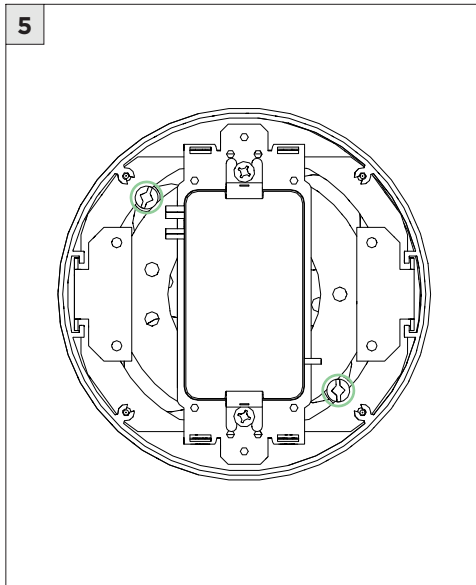

4.5" MINI MADISON CYLINDER - PENDANT

STEM PENDANT MOUNT

i THE IMAGES SHOWN ARE FOR ILLUSTRATION ONLY AND MAY NOT BE AN EXACT REPRESENTATION OF THE PRODUCT

COMPONENTS

STANDARD CANOPY

CONDUIT FEED CANOPY

POWER CANOPY

4" OCTAGONAL J-BOX REQUIRED FOR INSTALLATION

JUNCTION BOX (BY OTHERS)

SUITABLE FOR SLOPED CEILING

INSTRUCTION KEY

INFORMATION

- ADDITIONAL
- ATTENTION
- POWER ON
- POWER OFF

INSTALLATION SHOULD ONLY BE PERFORMED BY A CERTIFIED ELECTRICIAN
 REFER TO LOCAL/NATIONAL CODES FOR PROPER INSTALLATION
 FAILURE TO FOLLOW INSTALLATION INSTRUCTION MAY VOID THE WARRANTY
 DO NOT TOUCH LEDS. LEDS MUST BE PROTECTED FROM MECHANICAL STRESS OR DEBRIS
 TURN OFF POWER DURING INSTALLATION OR SERVICING

6B

CANOPY IS SUITABLE FOR
MAXIMUM 3 CONDUIT FEEDS

1 CONDUIT FEED CANOPY

2

3

ENSURE CANOPY CLIPS ALIGN WITH BRACKET

4

CONNECT CANDUIT CANOPY AND FEED JUNCTION BOX WIRES THROUGH HOLE

5

! CANOPY IS SUITABLE FOR MAXIMUM 3 CONDUIT FEEDS

6 POWER CANOPY

WIRING LEGEND

BLACK	HOT/LINE
WHITE	NEUTRAL
GREEN	GROUND
ORANGE	(DIM-)
PINK	(DIM-)
BLUE	(DIM-)
PURPLE	(DIM+)
RED	(DIM+)

! MAKE WIRING CONNECTIONS