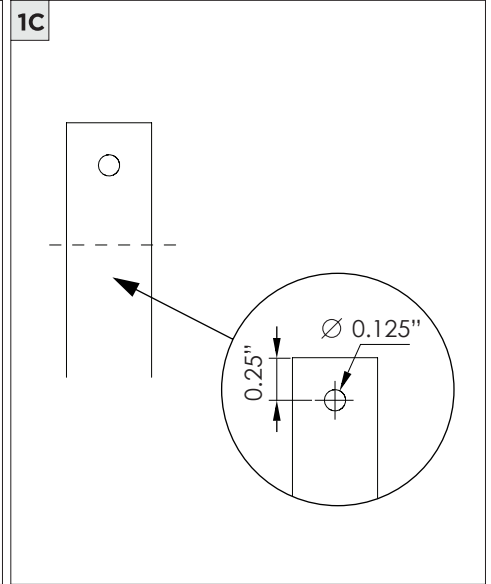

4.5" MINI MADISON CYLINDER - PENDANT

STEM PENDANT MOUNT

i THE IMAGES SHOWN ARE FOR ILLUSTRATION ONLY AND MAY NOT BE AN EXACT REPRESENTATION OF THE PRODUCT

COMPONENTS

STANDARD CANOPY

CONDUIT FEED CANOPY

POWER CANOPY

4" OCTAGONAL J-BOX REQUIRED FOR INSTALLATION

JUNCTION BOX (BY OTHERS)

SUITABLE FOR SLOPED CEILING

INSTRUCTION KEY

INFORMATION

- ADDITIONAL
- ATTENTION
- POWER ON
- POWER OFF

INSTALLATION SHOULD ONLY BE PERFORMED BY A CERTIFIED ELECTRICIAN
 REFER TO LOCAL/NATIONAL CODES FOR PROPER INSTALLATION
 FAILURE TO FOLLOW INSTALLATION INSTRUCTION MAY VOID THE WARRANTY
 DO NOT TOUCH LEDS. LEDS MUST BE PROTECTED FROM MECHANICAL STRESS OR DEBRIS
 TURN OFF POWER DURING INSTALLATION OR SERVICING