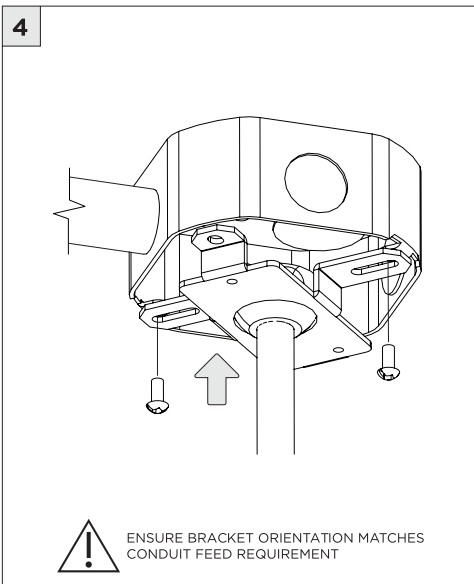

4.5" MINI MADISON CYLINDER - PENDANT

STEM PENDANT MOUNT

i THE IMAGES SHOWN ARE FOR ILLUSTRATION ONLY AND MAY NOT BE AN EXACT REPRESENTATION OF THE PRODUCT

COMPONENTS

STANDARD CANOPY

CONDUIT FEED CANOPY

POWER CANOPY

4" OCTAGONAL J-BOX REQUIRED FOR INSTALLATION

JUNCTION BOX (BY OTHERS)

SUITABLE FOR SLOPED CEILING

INSTRUCTION KEY

INFORMATION

- ADDITIONAL
- ATTENTION
- POWER ON
- POWER OFF

INSTALLATION SHOULD ONLY BE PERFORMED BY A CERTIFIED ELECTRICIAN
 REFER TO LOCAL/NATIONAL CODES FOR PROPER INSTALLATION
 FAILURE TO FOLLOW INSTALLATION INSTRUCTION MAY VOID THE WARRANTY
 DO NOT TOUCH LEDS. LEDS MUST BE PROTECTED FROM MECHANICAL STRESS OR DEBRIS
 TURN OFF POWER DURING INSTALLATION OR SERVICING

6B

CANOPY IS SUITABLE FOR
MAXIMUM 3 CONDUIT FEEDS

1 CONDUIT FEED CANOPY

2

3

ENSURE CANOPY CLIPS ALIGN WITH BRACKET

4

CONNECT CANDUIT CANOPY AND FEED JUNCTION BOX WIRES THROUGH HOLE