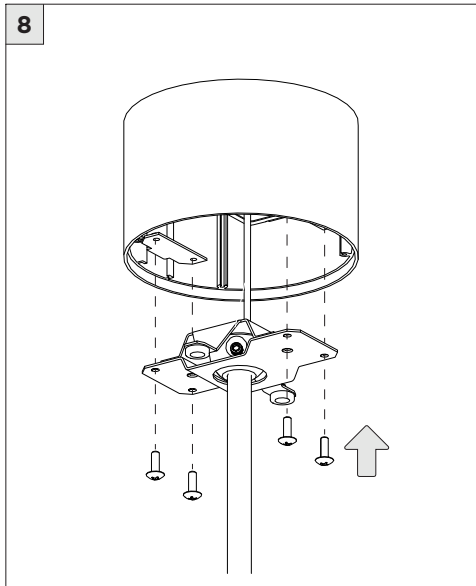

4.5" MINI MADISON CYLINDER - PENDANT

STEM PENDANT MOUNT

i THE IMAGES SHOWN ARE FOR ILLUSTRATION ONLY AND MAY NOT BE AN EXACT REPRESENTATION OF THE PRODUCT

COMPONENTS

STANDARD CANOPY

CONDUIT FEED CANOPY

POWER CANOPY

4" OCTAGONAL J-BOX REQUIRED FOR INSTALLATION

JUNCTION BOX (BY OTHERS)

SUITABLE FOR SLOPED CEILING

INSTRUCTION KEY

INFORMATION

- ADDITIONAL
- ATTENTION
- POWER ON
- POWER OFF

INSTALLATION SHOULD ONLY BE PERFORMED BY A CERTIFIED ELECTRICIAN
 REFER TO LOCAL/NATIONAL CODES FOR PROPER INSTALLATION
 FAILURE TO FOLLOW INSTALLATION INSTRUCTION MAY VOID THE WARRANTY
 DO NOT TOUCH LEDS. LEDS MUST BE PROTECTED FROM MECHANICAL STRESS OR DEBRIS
 TURN OFF POWER DURING INSTALLATION OR SERVICING

6B

CANOPY IS SUITABLE FOR
MAXIMUM 3 CONDUIT FEEDS

1 CONDUIT FEED CANOPY

2

3

ENSURE CANOPY CLIPS ALIGN WITH BRACKET

4

CONNECT CANDUIT CANOPY AND FEED JUNCTION BOX WIRES THROUGH HOLE

5

! CANOPY IS SUITABLE FOR MAXIMUM 3 CONDUIT FEEDS

6 POWER CANOPY

WIRING LEGEND

BLACK	HOT/LINE
WHITE	NEUTRAL
GREEN	GROUND
ORANGE	(DIM-)
PINK	(DIM-)
BLUE	(DIM-)
PURPLE	(DIM+)
RED	(DIM+)

! MAKE WIRING CONNECTIONS