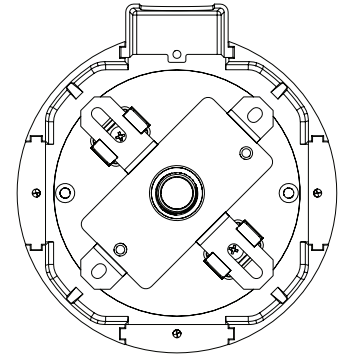

4.5" MINI MADISON CYLINDER - PENDANT

STEM PENDANT MOUNT

i THE IMAGES SHOWN ARE FOR ILLUSTRATION ONLY AND MAY NOT BE AN EXACT REPRESENTATION OF THE PRODUCT

COMPONENTS

STANDARD CANOPY

CONDUIT FEED CANOPY

POWER CANOPY

4" OCTAGONAL J-BOX REQUIRED FOR INSTALLATION

JUNCTION BOX (BY OTHERS)

SUITABLE FOR SLOPED CEILING

INSTRUCTION KEY

INFORMATION

- ADDITIONAL
- ATTENTION
- POWER ON
- POWER OFF

INSTALLATION SHOULD ONLY BE PERFORMED BY A CERTIFIED ELECTRICIAN
 REFER TO LOCAL/NATIONAL CODES FOR PROPER INSTALLATION
 FAILURE TO FOLLOW INSTALLATION INSTRUCTION MAY VOID THE WARRANTY
 DO NOT TOUCH LEDS. LEDS MUST BE PROTECTED FROM MECHANICAL STRESS OR DEBRIS
 TURN OFF POWER DURING INSTALLATION OR SERVICING

6B

CANOPY IS SUITABLE FOR
MAXIMUM 3 CONDUIT FEEDS

1 CONDUIT FEED CANOPY

2

3

ENSURE CANOPY CLIPS ALIGN WITH BRACKET

4

CONNECT CANDUIT CANOPY AND FEED JUNCTION BOX WIRES THROUGH HOLE

5

! CANOPY IS SUITABLE FOR MAXIMUM 3 CONDUIT FEEDS

6 POWER CANOPY

WIRING LEGEND

BLACK	HOT/LINE
WHITE	NEUTRAL
GREEN	GROUND
ORANGE	(DIM-)
PINK	(DIM-)
BLUE	(DIM-)
PURPLE	(DIM+)
RED	(DIM+)

! MAKE WIRING CONNECTIONS