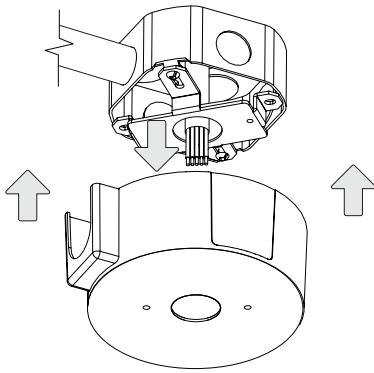

4.5" MINI MADISON CYLINDER - PENDANT

STEM PENDANT MOUNT

i THE IMAGES SHOWN ARE FOR ILLUSTRATION ONLY AND MAY NOT BE AN EXACT REPRESENTATION OF THE PRODUCT

COMPONENTS

STANDARD CANOPY

CONDUIT FEED CANOPY

POWER CANOPY

4" OCTAGONAL J-BOX REQUIRED FOR INSTALLATION

JUNCTION BOX (BY OTHERS)

SUITABLE FOR SLOPED CEILING

INSTRUCTION KEY

INFORMATION

- ADDITIONAL
- ATTENTION
- POWER ON
- POWER OFF

INSTALLATION SHOULD ONLY BE PERFORMED BY A CERTIFIED ELECTRICIAN
 REFER TO LOCAL/NATIONAL CODES FOR PROPER INSTALLATION
 FAILURE TO FOLLOW INSTALLATION INSTRUCTION MAY VOID THE WARRANTY
 DO NOT TOUCH LEDS. LEDS MUST BE PROTECTED FROM MECHANICAL STRESS OR DEBRIS
 TURN OFF POWER DURING INSTALLATION OR SERVICING

6B

CANOPY IS SUITABLE FOR
MAXIMUM 3 CONDUIT FEEDS

1 CONDUIT FEED CANOPY

2

3

ENSURE CANOPY CLIPS ALIGN WITH BRACKET

4

CONNECT CANDUIT CANOPY AND FEED JUNCTION BOX WIRES THROUGH HOLE

5

! CANOPY IS SUITABLE FOR MAXIMUM 3 CONDUIT FEEDS

6 POWER CANOPY

WIRING LEGEND

BLACK	HOT/LINE
WHITE	NEUTRAL
GREEN	GROUND
ORANGE	(DIM-)
PINK	(DIM-)
BLUE	(DIM-)
PURPLE	(DIM+)
RED	(DIM+)

! MAKE WIRING CONNECTIONS