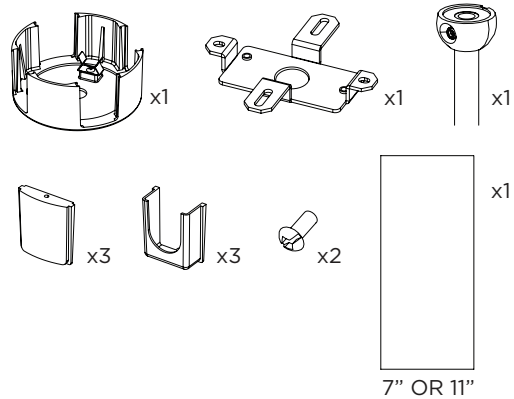

4.5" MINI MADISON CYLINDER - PENDANT

STEM PENDANT MOUNT

i THE IMAGES SHOWN ARE FOR ILLUSTRATION ONLY AND MAY NOT BE AN EXACT REPRESENTATION OF THE PRODUCT

COMPONENTS

STANDARD CANOPY

CONDUIT FEED CANOPY

POWER CANOPY

4" OCTAGONAL J-BOX REQUIRED FOR INSTALLATION

JUNCTION BOX (BY OTHERS)

SUITABLE FOR SLOPED CEILING

INSTRUCTION KEY

INFORMATION

- ADDITIONAL
- ATTENTION
- POWER ON
- POWER OFF

INSTALLATION SHOULD ONLY BE PERFORMED BY A CERTIFIED ELECTRICIAN
 REFER TO LOCAL/NATIONAL CODES FOR PROPER INSTALLATION
 FAILURE TO FOLLOW INSTALLATION INSTRUCTION MAY VOID THE WARRANTY
 DO NOT TOUCH LEDS. LEDS MUST BE PROTECTED FROM MECHANICAL STRESS OR DEBRIS
 TURN OFF POWER DURING INSTALLATION OR SERVICING

6B

CANOPY IS SUITABLE FOR
MAXIMUM 3 CONDUIT FEEDS

1 CONDUIT FEED CANOPY

2

3

ENSURE CANOPY CLIPS ALIGN WITH BRACKET

4

CONNECT CANDUIT CANOPY AND FEED JUNCTION BOX WIRES THROUGH HOLE

5

! CANOPY IS SUITABLE FOR MAXIMUM 3 CONDUIT FEEDS

6 POWER CANOPY

WIRING LEGEND

BLACK	HOT/LINE
WHITE	NEUTRAL
GREEN	GROUND
ORANGE	(DIM-)
PINK	(DIM-)
BLUE	(DIM-)
PURPLE	(DIM+)
RED	(DIM+)

! MAKE WIRING CONNECTIONS