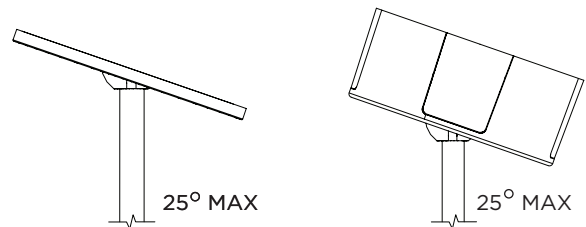

4.5" MINI MADISON CYLINDER - PENDANT

STEM PENDANT MOUNT

i THE IMAGES SHOWN ARE FOR ILLUSTRATION ONLY AND MAY NOT BE AN EXACT REPRESENTATION OF THE PRODUCT

COMPONENTS

STANDARD CANOPY

CONDUIT FEED CANOPY

POWER CANOPY

4" OCTAGONAL J-BOX REQUIRED FOR INSTALLATION

JUNCTION BOX (BY OTHERS)

SUITABLE FOR SLOPED CEILING

INSTRUCTION KEY

INFORMATION

- ADDITIONAL
- ATTENTION
- POWER ON
- POWER OFF

INSTALLATION SHOULD ONLY BE PERFORMED BY A CERTIFIED ELECTRICIAN
 REFER TO LOCAL/NATIONAL CODES FOR PROPER INSTALLATION
 FAILURE TO FOLLOW INSTALLATION INSTRUCTION MAY VOID THE WARRANTY
 DO NOT TOUCH LEDS. LEDS MUST BE PROTECTED FROM MECHANICAL STRESS OR DEBRIS
 TURN OFF POWER DURING INSTALLATION OR SERVICING