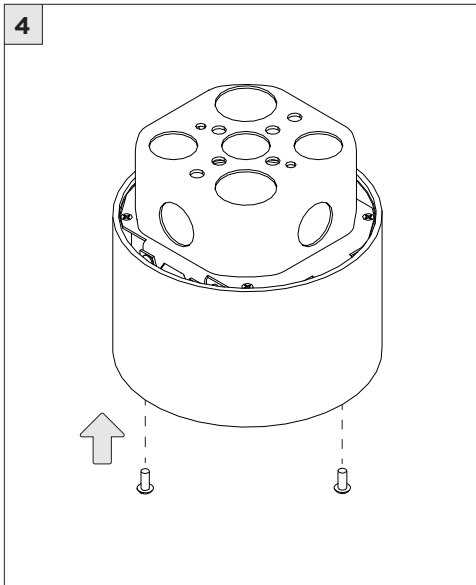

4.5" MINI MADISON CYLINDER - PENDANT

STEM PENDANT MOUNT

i THE IMAGES SHOWN ARE FOR ILLUSTRATION ONLY AND MAY NOT BE AN EXACT REPRESENTATION OF THE PRODUCT

COMPONENTS

STANDARD CANOPY

CONDUIT FEED CANOPY

POWER CANOPY

4" OCTAGONAL J-BOX REQUIRED FOR INSTALLATION

JUNCTION BOX (BY OTHERS)

SUITABLE FOR SLOPED CEILING

INSTRUCTION KEY

INFORMATION

- ADDITIONAL
- ATTENTION
- POWER ON
- POWER OFF

INSTALLATION SHOULD ONLY BE PERFORMED BY A CERTIFIED ELECTRICIAN
 REFER TO LOCAL/NATIONAL CODES FOR PROPER INSTALLATION
 FAILURE TO FOLLOW INSTALLATION INSTRUCTION MAY VOID THE WARRANTY
 DO NOT TOUCH LEDS. LEDS MUST BE PROTECTED FROM MECHANICAL STRESS OR DEBRIS
 TURN OFF POWER DURING INSTALLATION OR SERVICING

6B

CANOPY IS SUITABLE FOR
MAXIMUM 3 CONDUIT FEEDS

1 CONDUIT FEED CANOPY

2

3

ENSURE CANOPY CLIPS ALIGN WITH BRACKET

4

CONNECT CANDUIT CANOPY AND FEED JUNCTION BOX WIRES THROUGH HOLE