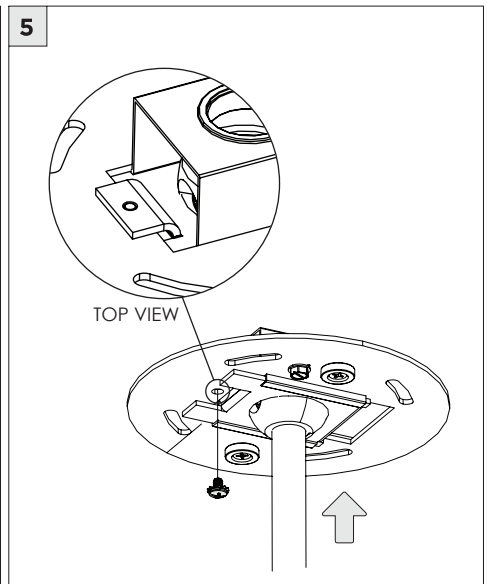

4.5" MINI MADISON CYLINDER - PENDANT

STEM PENDANT MOUNT

i THE IMAGES SHOWN ARE FOR ILLUSTRATION ONLY AND MAY NOT BE AN EXACT REPRESENTATION OF THE PRODUCT

COMPONENTS

STANDARD CANOPY

CONDUIT FEED CANOPY

POWER CANOPY

4" OCTAGONAL J-BOX REQUIRED FOR INSTALLATION

JUNCTION BOX (BY OTHERS)

SUITABLE FOR SLOPED CEILING

INSTRUCTION KEY

INFORMATION

- ADDITIONAL
- ATTENTION
- POWER ON
- POWER OFF

INSTALLATION SHOULD ONLY BE PERFORMED BY A CERTIFIED ELECTRICIAN
 REFER TO LOCAL/NATIONAL CODES FOR PROPER INSTALLATION
 FAILURE TO FOLLOW INSTALLATION INSTRUCTION MAY VOID THE WARRANTY
 DO NOT TOUCH LEDS. LEDS MUST BE PROTECTED FROM MECHANICAL STRESS OR DEBRIS
 TURN OFF POWER DURING INSTALLATION OR SERVICING

6B

CANOPY IS SUITABLE FOR
MAXIMUM 3 CONDUIT FEEDS

1 CONDUIT FEED CANOPY

2

3

ENSURE CANOPY CLIPS ALIGN WITH BRACKET

4

CONNECT CANDUIT CANOPY AND FEED JUNCTION BOX WIRES THROUGH HOLE

5

! CANOPY IS SUITABLE FOR MAXIMUM 3 CONDUIT FEEDS

6 POWER CANOPY

WIRING LEGEND

BLACK	HOT/LINE
WHITE	NEUTRAL
GREEN	GROUND
ORANGE	(DIM-)
PINK	(DIM-)
BLUE	(DIM-)
PURPLE	(DIM+)
RED	(DIM+)

! MAKE WIRING CONNECTIONS