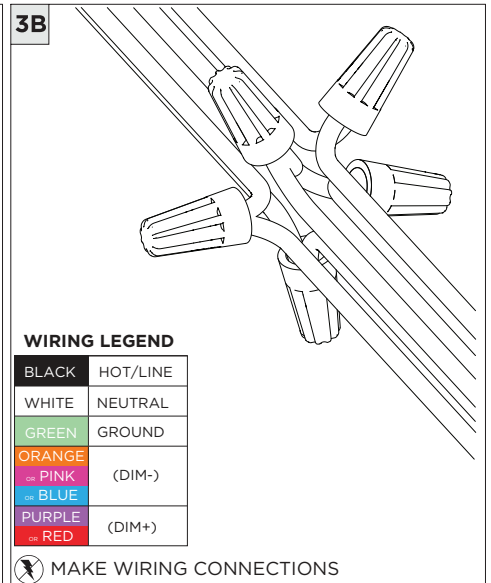

4.5" MINI MADISON CYLINDER - PENDANT

STEM PENDANT MOUNT

i THE IMAGES SHOWN ARE FOR ILLUSTRATION ONLY AND MAY NOT BE AN EXACT REPRESENTATION OF THE PRODUCT

COMPONENTS

STANDARD CANOPY

CONDUIT FEED CANOPY

POWER CANOPY

4" OCTAGONAL J-BOX REQUIRED FOR INSTALLATION

JUNCTION BOX (BY OTHERS)

SUITABLE FOR SLOPED CEILING

INSTRUCTION KEY

INFORMATION

- ADDITIONAL
- ATTENTION
- POWER ON
- POWER OFF

INSTALLATION SHOULD ONLY BE PERFORMED BY A CERTIFIED ELECTRICIAN
 REFER TO LOCAL/NATIONAL CODES FOR PROPER INSTALLATION
 FAILURE TO FOLLOW INSTALLATION INSTRUCTION MAY VOID THE WARRANTY
 DO NOT TOUCH LEDS. LEDS MUST BE PROTECTED FROM MECHANICAL STRESS OR DEBRIS
 TURN OFF POWER DURING INSTALLATION OR SERVICING

6B

CANOPY IS SUITABLE FOR
MAXIMUM 3 CONDUIT FEEDS

1 CONDUIT FEED CANOPY

2

3

ENSURE CANOPY CLIPS ALIGN WITH BRACKET

4

CONNECT CANDUIT CANOPY AND FEED JUNCTION BOX WIRES THROUGH HOLE

5

! CANOPY IS SUITABLE FOR MAXIMUM 3 CONDUIT FEEDS

6 POWER CANOPY

WIRING LEGEND

BLACK	HOT/LINE
WHITE	NEUTRAL
GREEN	GROUND
ORANGE	(DIM-)
PINK	(DIM-)
BLUE	(DIM-)
PURPLE	(DIM+)
RED	(DIM+)

! MAKE WIRING CONNECTIONS