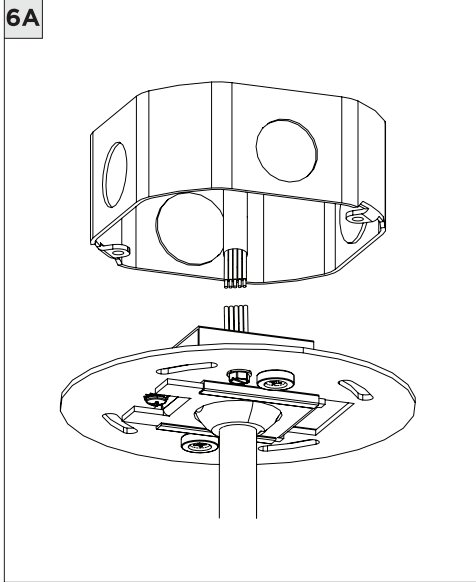

4.5" MINI MADISON CYLINDER - PENDANT

STEM PENDANT MOUNT

i THE IMAGES SHOWN ARE FOR ILLUSTRATION ONLY AND MAY NOT BE AN EXACT REPRESENTATION OF THE PRODUCT

COMPONENTS

STANDARD CANOPY

CONDUIT FEED CANOPY

POWER CANOPY

4" OCTAGONAL J-BOX REQUIRED FOR INSTALLATION

JUNCTION BOX (BY OTHERS)

SUITABLE FOR SLOPED CEILING

INSTRUCTION KEY

INFORMATION

- ADDITIONAL
- ATTENTION
- POWER ON
- POWER OFF

INSTALLATION SHOULD ONLY BE PERFORMED BY A CERTIFIED ELECTRICIAN
 REFER TO LOCAL/NATIONAL CODES FOR PROPER INSTALLATION
 FAILURE TO FOLLOW INSTALLATION INSTRUCTION MAY VOID THE WARRANTY
 DO NOT TOUCH LEDS. LEDS MUST BE PROTECTED FROM MECHANICAL STRESS OR DEBRIS
 TURN OFF POWER DURING INSTALLATION OR SERVICING

6B

CANOPY IS SUITABLE FOR
MAXIMUM 3 CONDUIT FEEDS

1 CONDUIT FEED CANOPY

2

3

ENSURE CANOPY CLIPS ALIGN WITH BRACKET

4

CONNECT CANDUIT CANOPY AND FEED JUNCTION BOX WIRES THROUGH HOLE

5

! CANOPY IS SUITABLE FOR MAXIMUM 3 CONDUIT FEEDS

6 POWER CANOPY

WIRING LEGEND

BLACK	HOT/LINE
WHITE	NEUTRAL
GREEN	GROUND
ORANGE	(DIM-)
PINK	(DIM-)
BLUE	(DIM-)
PURPLE	(DIM+)
RED	(DIM+)

! MAKE WIRING CONNECTIONS