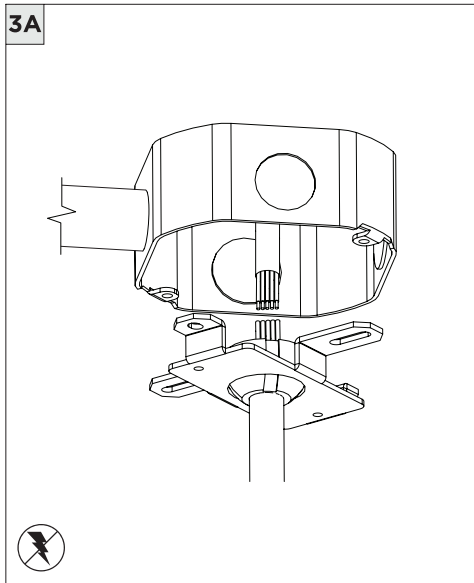

4.5" MINI MADISON CYLINDER - PENDANT

STEM PENDANT MOUNT

i THE IMAGES SHOWN ARE FOR ILLUSTRATION ONLY AND MAY NOT BE AN EXACT REPRESENTATION OF THE PRODUCT

COMPONENTS

STANDARD CANOPY

CONDUIT FEED CANOPY

POWER CANOPY

4" OCTAGONAL J-BOX REQUIRED FOR INSTALLATION

JUNCTION BOX (BY OTHERS)

SUITABLE FOR SLOPED CEILING

INSTRUCTION KEY

INFORMATION

- ADDITIONAL
- ATTENTION
- POWER ON
- POWER OFF

INSTALLATION SHOULD ONLY BE PERFORMED BY A CERTIFIED ELECTRICIAN
 REFER TO LOCAL/NATIONAL CODES FOR PROPER INSTALLATION
 FAILURE TO FOLLOW INSTALLATION INSTRUCTION MAY VOID THE WARRANTY
 DO NOT TOUCH LEDS. LEDS MUST BE PROTECTED FROM MECHANICAL STRESS OR DEBRIS
 TURN OFF POWER DURING INSTALLATION OR SERVICING

6B

CANOPY IS SUITABLE FOR
MAXIMUM 3 CONDUIT FEEDS

1 CONDUIT FEED CANOPY

2

3

ENSURE CANOPY CLIPS ALIGN WITH BRACKET

4

CONNECT CANDUIT CANOPY AND FEED JUNCTION BOX WIRES THROUGH HOLE

5

! CANOPY IS SUITABLE FOR MAXIMUM 3 CONDUIT FEEDS

6 POWER CANOPY

WIRING LEGEND

BLACK	HOT/LINE
WHITE	NEUTRAL
GREEN	GROUND
ORANGE	(DIM-)
PINK	(DIM-)
BLUE	(DIM-)
PURPLE	(DIM+)
RED	(DIM+)

! MAKE WIRING CONNECTIONS