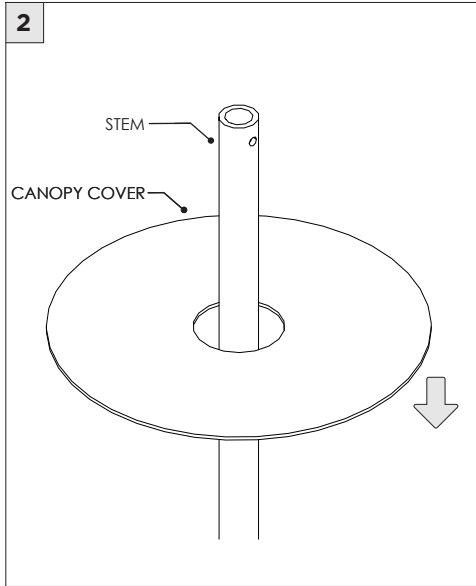

4.5" MINI MADISON CYLINDER - PENDANT

STEM PENDANT MOUNT

i THE IMAGES SHOWN ARE FOR ILLUSTRATION ONLY AND MAY NOT BE AN EXACT REPRESENTATION OF THE PRODUCT

COMPONENTS

STANDARD CANOPY

CONDUIT FEED CANOPY

POWER CANOPY

4" OCTAGONAL J-BOX REQUIRED FOR INSTALLATION

JUNCTION BOX (BY OTHERS)

SUITABLE FOR SLOPED CEILING

INSTRUCTION KEY

INFORMATION

- ADDITIONAL
- ATTENTION
- POWER ON
- POWER OFF

INSTALLATION SHOULD ONLY BE PERFORMED BY A CERTIFIED ELECTRICIAN
 REFER TO LOCAL/NATIONAL CODES FOR PROPER INSTALLATION
 FAILURE TO FOLLOW INSTALLATION INSTRUCTION MAY VOID THE WARRANTY
 DO NOT TOUCH LEDS. LEDS MUST BE PROTECTED FROM MECHANICAL STRESS OR DEBRIS
 TURN OFF POWER DURING INSTALLATION OR SERVICING

6B

CANOPY IS SUITABLE FOR
MAXIMUM 3 CONDUIT FEEDS

1 CONDUIT FEED CANOPY

2

3

ENSURE CANOPY CLIPS ALIGN WITH BRACKET

4

CONNECT CANDUIT CANOPY AND FEED JUNCTION BOX WIRES THROUGH HOLE

5

! CANOPY IS SUITABLE FOR MAXIMUM 3 CONDUIT FEEDS

6 POWER CANOPY

WIRING LEGEND

BLACK	HOT/LINE
WHITE	NEUTRAL
GREEN	GROUND
ORANGE	(DIM-)
PINK	(DIM-)
BLUE	(DIM-)
PURPLE	(DIM+)
RED	(DIM+)

! MAKE WIRING CONNECTIONS