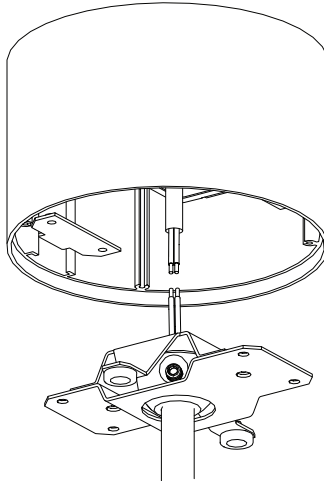

4.5" MINI MADISON CYLINDER - PENDANT

STEM PENDANT MOUNT

i THE IMAGES SHOWN ARE FOR ILLUSTRATION ONLY AND MAY NOT BE AN EXACT REPRESENTATION OF THE PRODUCT

COMPONENTS

STANDARD CANOPY

CONDUIT FEED CANOPY

POWER CANOPY

6B

CANOPY IS SUITABLE FOR
MAXIMUM 3 CONDUIT FEEDS

1 CONDUIT FEED CANOPY

2

3

ENSURE CANOPY CLIPS ALIGN WITH BRACKET

4

CONNECT CANDUIT CANOPY AND FEED JUNCTION BOX WIRES THROUGH HOLE

7

8

! CUT STEM LENGTH IF APPLICABLE

9

10

11

12

13