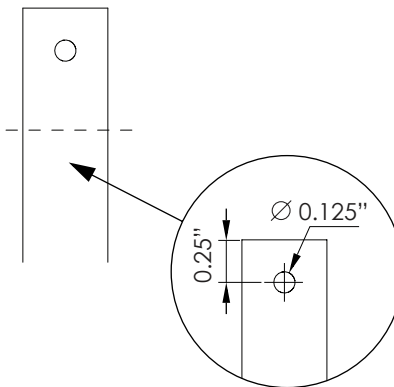

4.5" MINI MADISON CYLINDER - PENDANT

STEM PENDANT MOUNT

i THE IMAGES SHOWN ARE FOR ILLUSTRATION ONLY AND MAY NOT BE AN EXACT REPRESENTATION OF THE PRODUCT

COMPONENTS

STANDARD CANOPY

CONDUIT FEED CANOPY

POWER CANOPY

5

! CANOPY IS SUITABLE FOR MAXIMUM 3 CONDUIT FEEDS

6 POWER CANOPY

WIRING LEGEND

BLACK	HOT/LINE
WHITE	NEUTRAL
GREEN	GROUND
ORANGE	(DIM-)
PINK	(DIM-)
BLUE	(DIM-)
PURPLE	(DIM+)
RED	(DIM+)

! MAKE WIRING CONNECTIONS

7

8

! CUT STEM LENGTH IF APPLICABLE

9

10

11

12

13