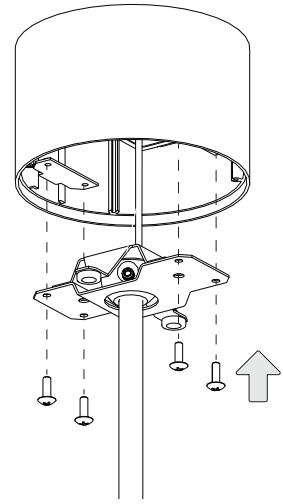

4.5" MINI MADISON CYLINDER - PENDANT

STEM PENDANT MOUNT

i THE IMAGES SHOWN ARE FOR ILLUSTRATION ONLY AND MAY NOT BE AN EXACT REPRESENTATION OF THE PRODUCT

COMPONENTS

STANDARD CANOPY

CONDUIT FEED CANOPY

POWER CANOPY

4" OCTAGONAL J-BOX REQUIRED FOR INSTALLATION

JUNCTION BOX (BY OTHERS)

SUITABLE FOR SLOPED CEILING

INSTRUCTION KEY

INFORMATION

- ADDITIONAL
- ATTENTION
- POWER ON
- POWER OFF

INSTALLATION SHOULD ONLY BE PERFORMED BY A CERTIFIED ELECTRICIAN
 REFER TO LOCAL/NATIONAL CODES FOR PROPER INSTALLATION
 FAILURE TO FOLLOW INSTALLATION INSTRUCTION MAY VOID THE WARRANTY
 DO NOT TOUCH LEDS. LEDS MUST BE PROTECTED FROM MECHANICAL STRESS OR DEBRIS
 TURN OFF POWER DURING INSTALLATION OR SERVICING

6B

CANOPY IS SUITABLE FOR
MAXIMUM 3 CONDUIT FEEDS

1 CONDUIT FEED CANOPY

2

3

ENSURE CANOPY CLIPS ALIGN WITH BRACKET

4

CONNECT CANDUIT CANOPY AND FEED JUNCTION BOX WIRES THROUGH HOLE

7

8

! CUT STEM LENGTH IF APPLICABLE

9

10

11

12

13