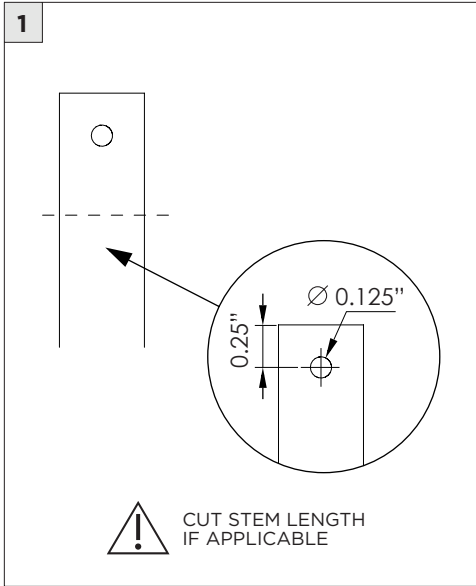

4.5" MINI MADISON CYLINDER - PENDANT

STEM PENDANT MOUNT

i THE IMAGES SHOWN ARE FOR ILLUSTRATION ONLY AND MAY NOT BE AN EXACT REPRESENTATION OF THE PRODUCT

COMPONENTS

STANDARD CANOPY

CONDUIT FEED CANOPY

POWER CANOPY

4" OCTAGONAL J-BOX REQUIRED FOR INSTALLATION

JUNCTION BOX (BY OTHERS)

SUITABLE FOR SLOPED CEILING

INSTRUCTION KEY

INFORMATION

- ADDITIONAL
- ATTENTION
- POWER ON
- POWER OFF

INSTALLATION SHOULD ONLY BE PERFORMED BY A CERTIFIED ELECTRICIAN
 REFER TO LOCAL/NATIONAL CODES FOR PROPER INSTALLATION
 FAILURE TO FOLLOW INSTALLATION INSTRUCTION MAY VOID THE WARRANTY
 DO NOT TOUCH LEDS. LEDS MUST BE PROTECTED FROM MECHANICAL STRESS OR DEBRIS
 TURN OFF POWER DURING INSTALLATION OR SERVICING

6B

CANOPY IS SUITABLE FOR
MAXIMUM 3 CONDUIT FEEDS

1 CONDUIT FEED CANOPY

2

3

ENSURE CANOPY CLIPS ALIGN WITH BRACKET

4

CONNECT CANDUIT CANOPY AND FEED JUNCTION BOX WIRES THROUGH HOLE