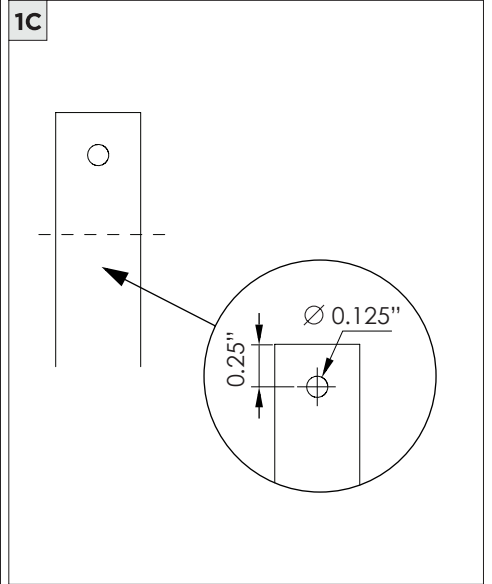

4.5" MINI MADISON CYLINDER - PENDANT

STEM PENDANT MOUNT

i THE IMAGES SHOWN ARE FOR ILLUSTRATION ONLY AND MAY NOT BE AN EXACT REPRESENTATION OF THE PRODUCT

COMPONENTS

STANDARD CANOPY

CONDUIT FEED CANOPY

POWER CANOPY

4" OCTAGONAL J-BOX REQUIRED FOR INSTALLATION

JUNCTION BOX (BY OTHERS)

SUITABLE FOR SLOPED CEILING

INSTRUCTION KEY

INFORMATION

- ADDITIONAL
- ATTENTION
- POWER ON
- POWER OFF

INSTALLATION SHOULD ONLY BE PERFORMED BY A CERTIFIED ELECTRICIAN
 REFER TO LOCAL/NATIONAL CODES FOR PROPER INSTALLATION
 FAILURE TO FOLLOW INSTALLATION INSTRUCTION MAY VOID THE WARRANTY
 DO NOT TOUCH LEDS. LEDS MUST BE PROTECTED FROM MECHANICAL STRESS OR DEBRIS
 TURN OFF POWER DURING INSTALLATION OR SERVICING