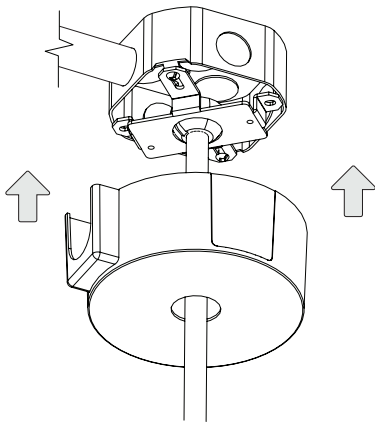

4.5" MINI MADISON CYLINDER - PENDANT

STEM PENDANT MOUNT

i THE IMAGES SHOWN ARE FOR ILLUSTRATION ONLY AND MAY NOT BE AN EXACT REPRESENTATION OF THE PRODUCT

COMPONENTS

STANDARD CANOPY

CONDUIT FEED CANOPY

POWER CANOPY

4" OCTAGONAL J-BOX REQUIRED FOR INSTALLATION

JUNCTION BOX (BY OTHERS)

SUITABLE FOR SLOPED CEILING

INSTRUCTION KEY

INFORMATION

- ADDITIONAL
- ATTENTION
- POWER ON
- POWER OFF

INSTALLATION SHOULD ONLY BE PERFORMED BY A CERTIFIED ELECTRICIAN
 REFER TO LOCAL/NATIONAL CODES FOR PROPER INSTALLATION
 FAILURE TO FOLLOW INSTALLATION INSTRUCTION MAY VOID THE WARRANTY
 DO NOT TOUCH LEDS. LEDS MUST BE PROTECTED FROM MECHANICAL STRESS OR DEBRIS
 TURN OFF POWER DURING INSTALLATION OR SERVICING

6B

CANOPY IS SUITABLE FOR
MAXIMUM 3 CONDUIT FEEDS

1 CONDUIT FEED CANOPY

2

3

ENSURE CANOPY CLIPS ALIGN WITH BRACKET

4

CONNECT CANDUIT CANOPY AND FEED JUNCTION BOX WIRES THROUGH HOLE

5

! CANOPY IS SUITABLE FOR MAXIMUM 3 CONDUIT FEEDS

6 POWER CANOPY

WIRING LEGEND

BLACK	HOT/LINE
WHITE	NEUTRAL
GREEN	GROUND
ORANGE	(DIM-)
PINK	(DIM-)
BLUE	(DIM-)
PURPLE	(DIM+)
RED	(DIM+)

! MAKE WIRING CONNECTIONS