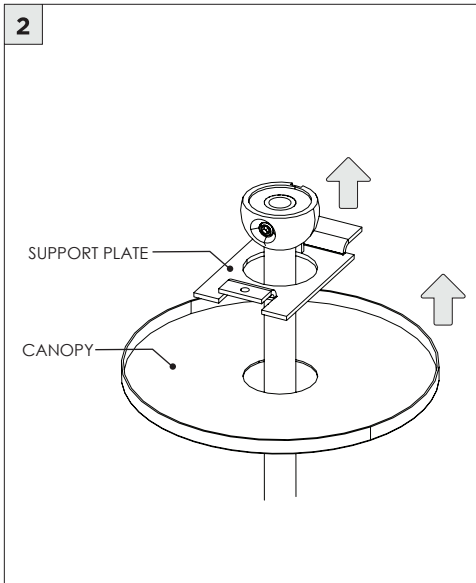

4.5" MINI MADISON CYLINDER - PENDANT

STEM PENDANT MOUNT

i THE IMAGES SHOWN ARE FOR ILLUSTRATION ONLY AND MAY NOT BE AN EXACT REPRESENTATION OF THE PRODUCT

COMPONENTS

STANDARD CANOPY

CONDUIT FEED CANOPY

POWER CANOPY

4" OCTAGONAL J-BOX REQUIRED FOR INSTALLATION

JUNCTION BOX (BY OTHERS)

SUITABLE FOR SLOPED CEILING

INSTRUCTION KEY

INFORMATION

- ADDITIONAL
- ATTENTION
- POWER ON
- POWER OFF

INSTALLATION SHOULD ONLY BE PERFORMED BY A CERTIFIED ELECTRICIAN
 REFER TO LOCAL/NATIONAL CODES FOR PROPER INSTALLATION
 FAILURE TO FOLLOW INSTALLATION INSTRUCTION MAY VOID THE WARRANTY
 DO NOT TOUCH LEDS. LEDS MUST BE PROTECTED FROM MECHANICAL STRESS OR DEBRIS
 TURN OFF POWER DURING INSTALLATION OR SERVICING

6B

CANOPY IS SUITABLE FOR
MAXIMUM 3 CONDUIT FEEDS

1 CONDUIT FEED CANOPY

2

3

ENSURE CANOPY CLIPS ALIGN WITH BRACKET

4

CONNECT CANDUIT CANOPY AND FEED JUNCTION BOX WIRES THROUGH HOLE

5

! CANOPY IS SUITABLE FOR MAXIMUM 3 CONDUIT FEEDS

6 POWER CANOPY

WIRING LEGEND

BLACK	HOT/LINE
WHITE	NEUTRAL
GREEN	GROUND
ORANGE	(DIM-)
PINK	(DIM-)
BLUE	(DIM-)
PURPLE	(DIM+)
RED	(DIM+)

! MAKE WIRING CONNECTIONS