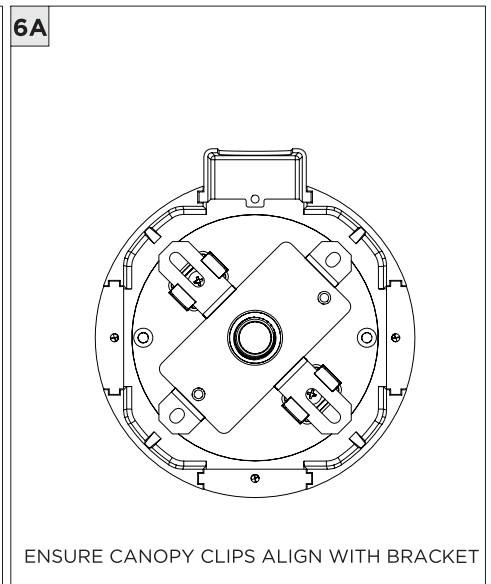

4.5" MINI MADISON CYLINDER - PENDANT

STEM PENDANT MOUNT

i THE IMAGES SHOWN ARE FOR ILLUSTRATION ONLY AND MAY NOT BE AN EXACT REPRESENTATION OF THE PRODUCT

COMPONENTS

STANDARD CANOPY

CONDUIT FEED CANOPY

POWER CANOPY

4" OCTAGONAL J-BOX REQUIRED FOR INSTALLATION

JUNCTION BOX (BY OTHERS)

SUITABLE FOR SLOPED CEILING

INSTRUCTION KEY

INFORMATION

- ADDITIONAL
- ATTENTION
- POWER ON
- POWER OFF

INSTALLATION SHOULD ONLY BE PERFORMED BY A CERTIFIED ELECTRICIAN
 REFER TO LOCAL/NATIONAL CODES FOR PROPER INSTALLATION
 FAILURE TO FOLLOW INSTALLATION INSTRUCTION MAY VOID THE WARRANTY
 DO NOT TOUCH LEDS. LEDS MUST BE PROTECTED FROM MECHANICAL STRESS OR DEBRIS
 TURN OFF POWER DURING INSTALLATION OR SERVICING

6B

CANOPY IS SUITABLE FOR
MAXIMUM 3 CONDUIT FEEDS

1 CONDUIT FEED CANOPY

2

3

ENSURE CANOPY CLIPS ALIGN WITH BRACKET

4

CONNECT CANDUIT CANOPY AND FEED JUNCTION BOX WIRES THROUGH HOLE