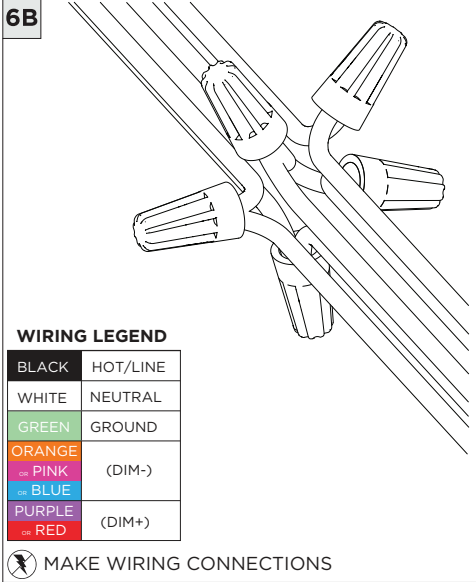

4.5" MINI MADISON CYLINDER - PENDANT

STEM PENDANT MOUNT

i THE IMAGES SHOWN ARE FOR ILLUSTRATION ONLY AND MAY NOT BE AN EXACT REPRESENTATION OF THE PRODUCT

COMPONENTS

STANDARD CANOPY

CONDUIT FEED CANOPY

POWER CANOPY

4" OCTAGONAL J-BOX REQUIRED FOR INSTALLATION

JUNCTION BOX (BY OTHERS)

SUITABLE FOR SLOPED CEILING

INSTRUCTION KEY

INFORMATION

- ADDITIONAL
- ATTENTION
- POWER ON
- POWER OFF

INSTALLATION SHOULD ONLY BE PERFORMED BY A CERTIFIED ELECTRICIAN
 REFER TO LOCAL/NATIONAL CODES FOR PROPER INSTALLATION
 FAILURE TO FOLLOW INSTALLATION INSTRUCTION MAY VOID THE WARRANTY
 DO NOT TOUCH LEDS. LEDS MUST BE PROTECTED FROM MECHANICAL STRESS OR DEBRIS
 TURN OFF POWER DURING INSTALLATION OR SERVICING

6B

CANOPY IS SUITABLE FOR
MAXIMUM 3 CONDUIT FEEDS

1 CONDUIT FEED CANOPY

2

3

ENSURE CANOPY CLIPS ALIGN WITH BRACKET

4

CONNECT CANDUIT CANOPY AND FEED JUNCTION BOX WIRES THROUGH HOLE

5

! CANOPY IS SUITABLE FOR MAXIMUM 3 CONDUIT FEEDS

6 POWER CANOPY

WIRING LEGEND

BLACK	HOT/LINE
WHITE	NEUTRAL
GREEN	GROUND
ORANGE	(DIM-)
PINK	(DIM-)
BLUE	(DIM-)
PURPLE	(DIM+)
RED	(DIM+)

! MAKE WIRING CONNECTIONS