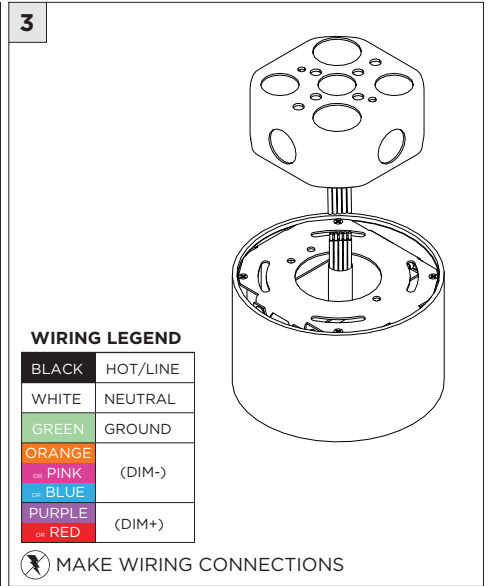

4.5" MINI MADISON CYLINDER - PENDANT

STEM PENDANT MOUNT

i THE IMAGES SHOWN ARE FOR ILLUSTRATION ONLY AND MAY NOT BE AN EXACT REPRESENTATION OF THE PRODUCT

COMPONENTS

STANDARD CANOPY

CONDUIT FEED CANOPY

POWER CANOPY

4" OCTAGONAL J-BOX REQUIRED FOR INSTALLATION

JUNCTION BOX (BY OTHERS)

SUITABLE FOR SLOPED CEILING

INSTRUCTION KEY

INFORMATION

- ADDITIONAL
- ATTENTION
- POWER ON
- POWER OFF

INSTALLATION SHOULD ONLY BE PERFORMED BY A CERTIFIED ELECTRICIAN
 REFER TO LOCAL/NATIONAL CODES FOR PROPER INSTALLATION
 FAILURE TO FOLLOW INSTALLATION INSTRUCTION MAY VOID THE WARRANTY
 DO NOT TOUCH LEDS. LEDS MUST BE PROTECTED FROM MECHANICAL STRESS OR DEBRIS
 TURN OFF POWER DURING INSTALLATION OR SERVICING

6B

CANOPY IS SUITABLE FOR
MAXIMUM 3 CONDUIT FEEDS

1 CONDUIT FEED CANOPY

2

3

ENSURE CANOPY CLIPS ALIGN WITH BRACKET

4

CONNECT CANDUIT CANOPY AND FEED JUNCTION BOX WIRES THROUGH HOLE

5

! CANOPY IS SUITABLE FOR MAXIMUM 3 CONDUIT FEEDS

6 POWER CANOPY

WIRING LEGEND

BLACK	HOT/LINE
WHITE	NEUTRAL
GREEN	GROUND
ORANGE	(DIM-)
PINK	(DIM-)
BLUE	(DIM-)
PURPLE	(DIM+)
RED	(DIM+)

! MAKE WIRING CONNECTIONS