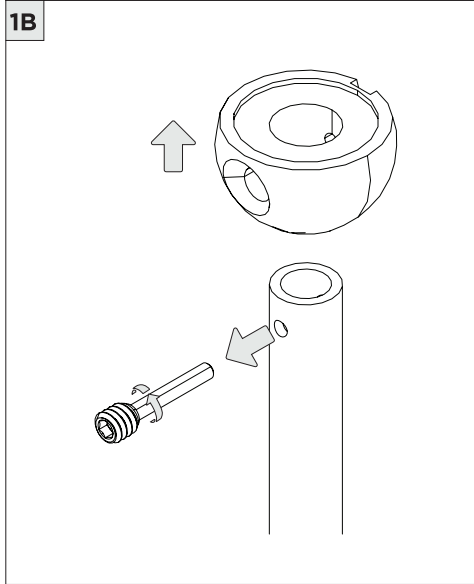

4.5" MINI MADISON CYLINDER - PENDANT

STEM PENDANT MOUNT

i THE IMAGES SHOWN ARE FOR ILLUSTRATION ONLY AND MAY NOT BE AN EXACT REPRESENTATION OF THE PRODUCT

COMPONENTS

STANDARD CANOPY

CONDUIT FEED CANOPY

POWER CANOPY

4" OCTAGONAL J-BOX REQUIRED FOR INSTALLATION

JUNCTION BOX (BY OTHERS)

SUITABLE FOR SLOPED CEILING

INSTRUCTION KEY

INFORMATION

- ADDITIONAL
- ATTENTION
- POWER ON
- POWER OFF

INSTALLATION SHOULD ONLY BE PERFORMED BY A CERTIFIED ELECTRICIAN
 REFER TO LOCAL/NATIONAL CODES FOR PROPER INSTALLATION
 FAILURE TO FOLLOW INSTALLATION INSTRUCTION MAY VOID THE WARRANTY
 DO NOT TOUCH LEDS. LEDS MUST BE PROTECTED FROM MECHANICAL STRESS OR DEBRIS
 TURN OFF POWER DURING INSTALLATION OR SERVICING

6B

CANOPY IS SUITABLE FOR
MAXIMUM 3 CONDUIT FEEDS

1 CONDUIT FEED CANOPY

2

3

ENSURE CANOPY CLIPS ALIGN WITH BRACKET

4

CONNECT CANDUIT CANOPY AND FEED JUNCTION BOX WIRES THROUGH HOLE