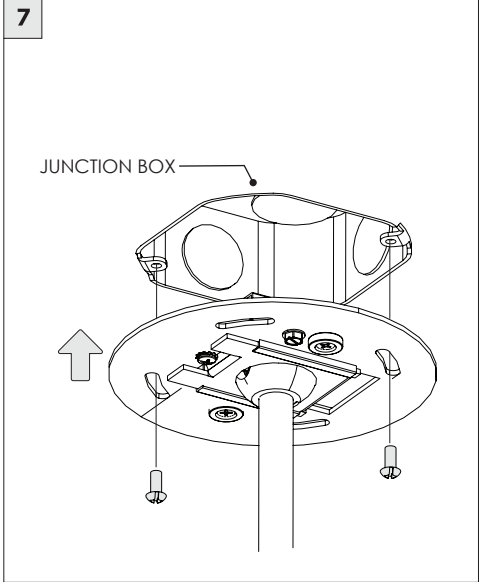

4.5" MINI MADISON CYLINDER - PENDANT

STEM PENDANT MOUNT

i THE IMAGES SHOWN ARE FOR ILLUSTRATION ONLY AND MAY NOT BE AN EXACT REPRESENTATION OF THE PRODUCT

COMPONENTS

STANDARD CANOPY

CONDUIT FEED CANOPY

POWER CANOPY

4" OCTAGONAL J-BOX REQUIRED FOR INSTALLATION

JUNCTION BOX (BY OTHERS)

SUITABLE FOR SLOPED CEILING

INSTRUCTION KEY

INFORMATION

- ADDITIONAL
- ATTENTION
- POWER ON
- POWER OFF

INSTALLATION SHOULD ONLY BE PERFORMED BY A CERTIFIED ELECTRICIAN
 REFER TO LOCAL/NATIONAL CODES FOR PROPER INSTALLATION
 FAILURE TO FOLLOW INSTALLATION INSTRUCTION MAY VOID THE WARRANTY
 DO NOT TOUCH LEDS. LEDS MUST BE PROTECTED FROM MECHANICAL STRESS OR DEBRIS
 TURN OFF POWER DURING INSTALLATION OR SERVICING

6B

CANOPY IS SUITABLE FOR
MAXIMUM 3 CONDUIT FEEDS

1 CONDUIT FEED CANOPY

2

3

ENSURE CANOPY CLIPS ALIGN WITH BRACKET

4

CONNECT CANDUIT CANOPY AND FEED JUNCTION BOX WIRES THROUGH HOLE

5

! CANOPY IS SUITABLE FOR MAXIMUM 3 CONDUIT FEEDS

6 POWER CANOPY

WIRING LEGEND

BLACK	HOT/LINE
WHITE	NEUTRAL
GREEN	GROUND
ORANGE	(DIM-)
PINK	(DIM-)
BLUE	(DIM-)
PURPLE	(DIM+)
RED	(DIM+)

! MAKE WIRING CONNECTIONS