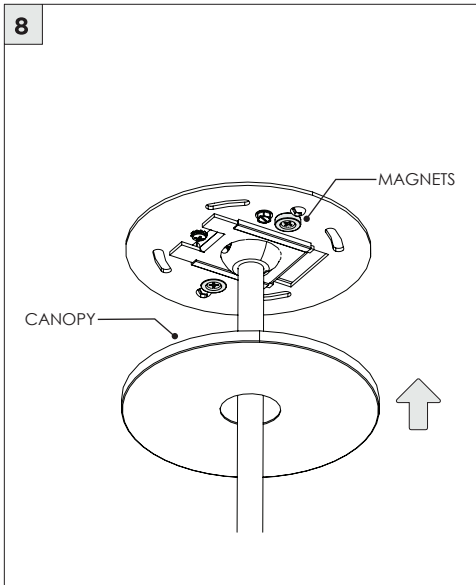

4.5" MINI MADISON CYLINDER - PENDANT

STEM PENDANT MOUNT

i THE IMAGES SHOWN ARE FOR ILLUSTRATION ONLY AND MAY NOT BE AN EXACT REPRESENTATION OF THE PRODUCT

COMPONENTS

STANDARD CANOPY

CONDUIT FEED CANOPY

POWER CANOPY

4" OCTAGONAL J-BOX REQUIRED FOR INSTALLATION

JUNCTION BOX (BY OTHERS)

SUITABLE FOR SLOPED CEILING

INSTRUCTION KEY

INFORMATION

- ADDITIONAL
- ATTENTION
- POWER ON
- POWER OFF

INSTALLATION SHOULD ONLY BE PERFORMED BY A CERTIFIED ELECTRICIAN
 REFER TO LOCAL/NATIONAL CODES FOR PROPER INSTALLATION
 FAILURE TO FOLLOW INSTALLATION INSTRUCTION MAY VOID THE WARRANTY
 DO NOT TOUCH LEDS. LEDS MUST BE PROTECTED FROM MECHANICAL STRESS OR DEBRIS
 TURN OFF POWER DURING INSTALLATION OR SERVICING

6B

CANOPY IS SUITABLE FOR
MAXIMUM 3 CONDUIT FEEDS

1 CONDUIT FEED CANOPY

2

3

ENSURE CANOPY CLIPS ALIGN WITH BRACKET

4

CONNECT CANDUIT CANOPY AND FEED JUNCTION BOX WIRES THROUGH HOLE

5

! CANOPY IS SUITABLE FOR MAXIMUM 3 CONDUIT FEEDS

6 POWER CANOPY

WIRING LEGEND

BLACK	HOT/LINE
WHITE	NEUTRAL
GREEN	GROUND
ORANGE	(DIM-)
PINK	(DIM-)
BLUE	(DIM-)
PURPLE	(DIM+)
RED	(DIM+)

! MAKE WIRING CONNECTIONS