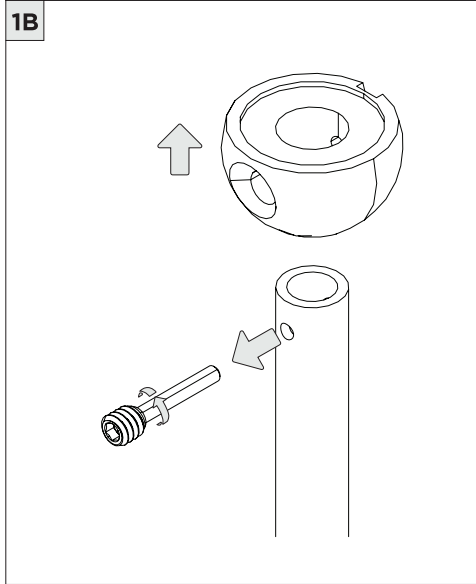

4.5" MINI MADISON CYLINDER - PENDANT

STEM PENDANT MOUNT

i THE IMAGES SHOWN ARE FOR ILLUSTRATION ONLY AND MAY NOT BE AN EXACT REPRESENTATION OF THE PRODUCT

COMPONENTS

STANDARD CANOPY

CONDUIT FEED CANOPY

POWER CANOPY

4" OCTAGONAL J-BOX REQUIRED FOR INSTALLATION

JUNCTION BOX (BY OTHERS)

SUITABLE FOR SLOPED CEILING

INSTRUCTION KEY

INFORMATION

- ADDITIONAL
- ATTENTION
- POWER ON
- POWER OFF

INSTALLATION SHOULD ONLY BE PERFORMED BY A CERTIFIED ELECTRICIAN
 REFER TO LOCAL/NATIONAL CODES FOR PROPER INSTALLATION
 FAILURE TO FOLLOW INSTALLATION INSTRUCTION MAY VOID THE WARRANTY
 DO NOT TOUCH LEDS. LEDS MUST BE PROTECTED FROM MECHANICAL STRESS OR DEBRIS
 TURN OFF POWER DURING INSTALLATION OR SERVICING

6B

CANOPY IS SUITABLE FOR
MAXIMUM 3 CONDUIT FEEDS

1 CONDUIT FEED CANOPY

2

3

ENSURE CANOPY CLIPS ALIGN WITH BRACKET

4

CONNECT CANDUIT CANOPY AND FEED JUNCTION BOX WIRES THROUGH HOLE