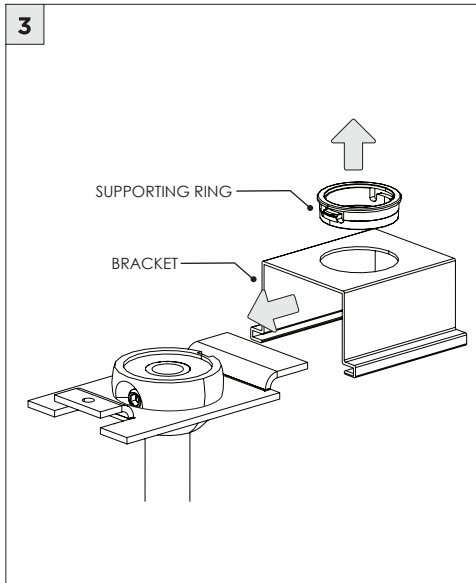

4.5" MINI MADISON CYLINDER - PENDANT

STEM PENDANT MOUNT

i THE IMAGES SHOWN ARE FOR ILLUSTRATION ONLY AND MAY NOT BE AN EXACT REPRESENTATION OF THE PRODUCT

COMPONENTS

STANDARD CANOPY

CONDUIT FEED CANOPY

POWER CANOPY

4" OCTAGONAL J-BOX REQUIRED FOR INSTALLATION

JUNCTION BOX (BY OTHERS)

SUITABLE FOR SLOPED CEILING

INSTRUCTION KEY

INFORMATION

- ADDITIONAL
- ATTENTION
- POWER ON
- POWER OFF

INSTALLATION SHOULD ONLY BE PERFORMED BY A CERTIFIED ELECTRICIAN
 REFER TO LOCAL/NATIONAL CODES FOR PROPER INSTALLATION
 FAILURE TO FOLLOW INSTALLATION INSTRUCTION MAY VOID THE WARRANTY
 DO NOT TOUCH LEDS. LEDS MUST BE PROTECTED FROM MECHANICAL STRESS OR DEBRIS
 TURN OFF POWER DURING INSTALLATION OR SERVICING

6B

CANOPY IS SUITABLE FOR
MAXIMUM 3 CONDUIT FEEDS

1 CONDUIT FEED CANOPY

2

3

ENSURE CANOPY CLIPS ALIGN WITH BRACKET

4

CONNECT CANDUIT CANOPY AND FEED JUNCTION BOX WIRES THROUGH HOLE

5

! CANOPY IS SUITABLE FOR MAXIMUM 3 CONDUIT FEEDS

6 POWER CANOPY

WIRING LEGEND

BLACK	HOT/LINE
WHITE	NEUTRAL
GREEN	GROUND
ORANGE	(DIM-)
PINK	(DIM-)
BLUE	(DIM-)
PURPLE	(DIM+)
RED	(DIM+)

! MAKE WIRING CONNECTIONS