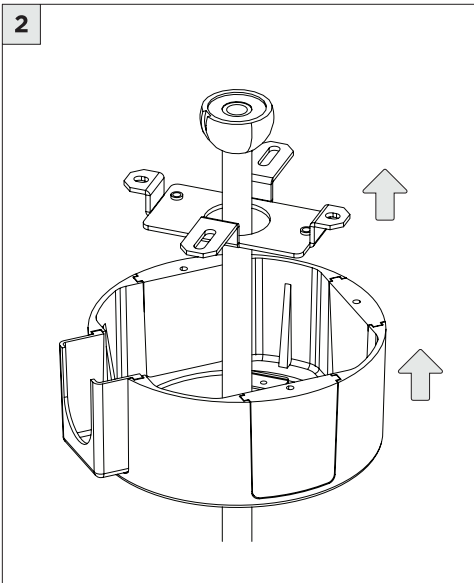

4.5" MINI MADISON CYLINDER - PENDANT

STEM PENDANT MOUNT

i THE IMAGES SHOWN ARE FOR ILLUSTRATION ONLY AND MAY NOT BE AN EXACT REPRESENTATION OF THE PRODUCT

COMPONENTS

STANDARD CANOPY

CONDUIT FEED CANOPY

POWER CANOPY

4" OCTAGONAL J-BOX REQUIRED FOR INSTALLATION

JUNCTION BOX (BY OTHERS)

SUITABLE FOR SLOPED CEILING

INSTRUCTION KEY

INFORMATION

- ADDITIONAL
- ATTENTION
- POWER ON
- POWER OFF

INSTALLATION SHOULD ONLY BE PERFORMED BY A CERTIFIED ELECTRICIAN
 REFER TO LOCAL/NATIONAL CODES FOR PROPER INSTALLATION
 FAILURE TO FOLLOW INSTALLATION INSTRUCTION MAY VOID THE WARRANTY
 DO NOT TOUCH LEDS. LEDS MUST BE PROTECTED FROM MECHANICAL STRESS OR DEBRIS
 TURN OFF POWER DURING INSTALLATION OR SERVICING

6B

CANOPY IS SUITABLE FOR
MAXIMUM 3 CONDUIT FEEDS

1 CONDUIT FEED CANOPY

2

3

ENSURE CANOPY CLIPS ALIGN WITH BRACKET

4

CONNECT CANDUIT CANOPY AND FEED JUNCTION BOX WIRES THROUGH HOLE

5

! CANOPY IS SUITABLE FOR MAXIMUM 3 CONDUIT FEEDS

6 POWER CANOPY

WIRING LEGEND

BLACK	HOT/LINE
WHITE	NEUTRAL
GREEN	GROUND
ORANGE	(DIM-)
PINK	(DIM-)
BLUE	(DIM-)
PURPLE	(DIM+)
RED	(DIM+)

! MAKE WIRING CONNECTIONS