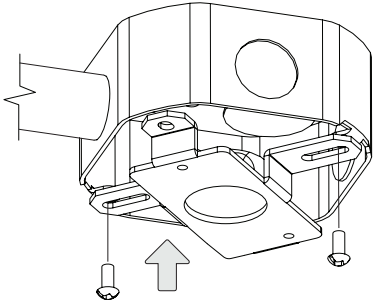

4.5" MINI MADISON CYLINDER - PENDANT

STEM PENDANT MOUNT

i THE IMAGES SHOWN ARE FOR ILLUSTRATION ONLY AND MAY NOT BE AN EXACT REPRESENTATION OF THE PRODUCT

COMPONENTS

STANDARD CANOPY

CONDUIT FEED CANOPY

POWER CANOPY

4" OCTAGONAL J-BOX REQUIRED FOR INSTALLATION

JUNCTION BOX (BY OTHERS)

SUITABLE FOR SLOPED CEILING

INSTRUCTION KEY

INFORMATION

- ADDITIONAL
- ATTENTION
- POWER ON
- POWER OFF

INSTALLATION SHOULD ONLY BE PERFORMED BY A CERTIFIED ELECTRICIAN
 REFER TO LOCAL/NATIONAL CODES FOR PROPER INSTALLATION
 FAILURE TO FOLLOW INSTALLATION INSTRUCTION MAY VOID THE WARRANTY
 DO NOT TOUCH LEDS. LEDS MUST BE PROTECTED FROM MECHANICAL STRESS OR DEBRIS
 TURN OFF POWER DURING INSTALLATION OR SERVICING

6B

CANOPY IS SUITABLE FOR
MAXIMUM 3 CONDUIT FEEDS

1 CONDUIT FEED CANOPY

2

3

ENSURE CANOPY CLIPS ALIGN WITH BRACKET

4

CONNECT CANDUIT CANOPY AND FEED JUNCTION BOX WIRES THROUGH HOLE