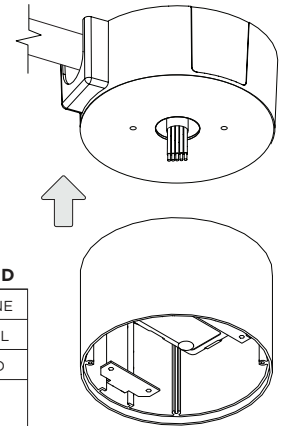

4.5" MINI MADISON CYLINDER - PENDANT

STEM PENDANT MOUNT

i THE IMAGES SHOWN ARE FOR ILLUSTRATION ONLY AND MAY NOT BE AN EXACT REPRESENTATION OF THE PRODUCT

COMPONENTS

STANDARD CANOPY

CONDUIT FEED CANOPY

POWER CANOPY

4" OCTAGONAL J-BOX REQUIRED FOR INSTALLATION

JUNCTION BOX (BY OTHERS)

SUITABLE FOR SLOPED CEILING

INSTRUCTION KEY

INFORMATION

- ADDITIONAL
- ATTENTION
- POWER ON
- POWER OFF

INSTALLATION SHOULD ONLY BE PERFORMED BY A CERTIFIED ELECTRICIAN
 REFER TO LOCAL/NATIONAL CODES FOR PROPER INSTALLATION
 FAILURE TO FOLLOW INSTALLATION INSTRUCTION MAY VOID THE WARRANTY
 DO NOT TOUCH LEDS. LEDS MUST BE PROTECTED FROM MECHANICAL STRESS OR DEBRIS
 TURN OFF POWER DURING INSTALLATION OR SERVICING

6B

CANOPY IS SUITABLE FOR
MAXIMUM 3 CONDUIT FEEDS

1 CONDUIT FEED CANOPY

2

3

ENSURE CANOPY CLIPS ALIGN WITH BRACKET

4

CONNECT CANDUIT CANOPY AND FEED JUNCTION BOX WIRES THROUGH HOLE

5

! CANOPY IS SUITABLE FOR MAXIMUM 3 CONDUIT FEEDS

6 POWER CANOPY

WIRING LEGEND

BLACK	HOT/LINE
WHITE	NEUTRAL
GREEN	GROUND
ORANGE	(DIM-)
PINK	(DIM-)
BLUE	(DIM-)
PURPLE	(DIM+)
RED	(DIM+)

! MAKE WIRING CONNECTIONS