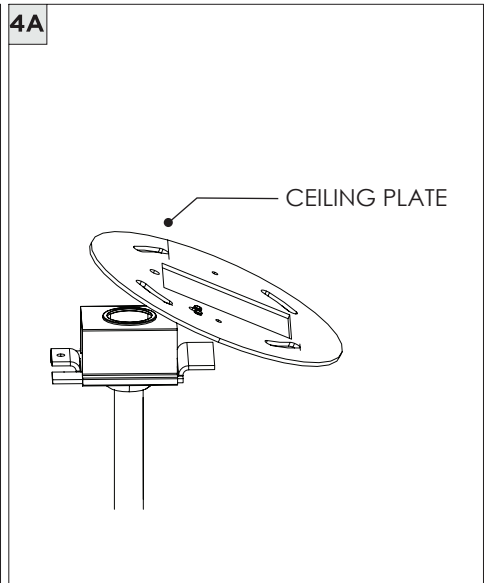

4.5" MINI MADISON CYLINDER - PENDANT

STEM PENDANT MOUNT

i THE IMAGES SHOWN ARE FOR ILLUSTRATION ONLY AND MAY NOT BE AN EXACT REPRESENTATION OF THE PRODUCT

COMPONENTS

STANDARD CANOPY

CONDUIT FEED CANOPY

POWER CANOPY

4" OCTAGONAL J-BOX REQUIRED FOR INSTALLATION

JUNCTION BOX (BY OTHERS)

SUITABLE FOR SLOPED CEILING

INSTRUCTION KEY

INFORMATION

- ADDITIONAL
- ATTENTION
- POWER ON
- POWER OFF

INSTALLATION SHOULD ONLY BE PERFORMED BY A CERTIFIED ELECTRICIAN
 REFER TO LOCAL/NATIONAL CODES FOR PROPER INSTALLATION
 FAILURE TO FOLLOW INSTALLATION INSTRUCTION MAY VOID THE WARRANTY
 DO NOT TOUCH LEDS. LEDS MUST BE PROTECTED FROM MECHANICAL STRESS OR DEBRIS
 TURN OFF POWER DURING INSTALLATION OR SERVICING

6B

CANOPY IS SUITABLE FOR
MAXIMUM 3 CONDUIT FEEDS

1 CONDUIT FEED CANOPY

2

3

ENSURE CANOPY CLIPS ALIGN WITH BRACKET

4

CONNECT CANDUIT CANOPY AND FEED JUNCTION BOX WIRES THROUGH HOLE