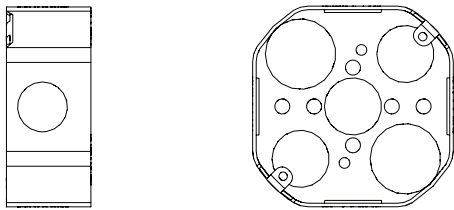

4.5" MINI MADISON CYLINDER - PENDANT

STEM PENDANT MOUNT

i THE IMAGES SHOWN ARE FOR ILLUSTRATION ONLY AND MAY NOT BE AN EXACT REPRESENTATION OF THE PRODUCT

COMPONENTS

STANDARD CANOPY

CONDUIT FEED CANOPY

POWER CANOPY

4" OCTAGONAL J-BOX REQUIRED FOR INSTALLATION

JUNCTION BOX (BY OTHERS)

SUITABLE FOR SLOPED CEILING

INSTRUCTION KEY

INFORMATION

- ADDITIONAL
- ATTENTION
- POWER ON
- POWER OFF

INSTALLATION SHOULD ONLY BE PERFORMED BY A CERTIFIED ELECTRICIAN
 REFER TO LOCAL/NATIONAL CODES FOR PROPER INSTALLATION
 FAILURE TO FOLLOW INSTALLATION INSTRUCTION MAY VOID THE WARRANTY
 DO NOT TOUCH LEDS. LEDS MUST BE PROTECTED FROM MECHANICAL STRESS OR DEBRIS
 TURN OFF POWER DURING INSTALLATION OR SERVICING