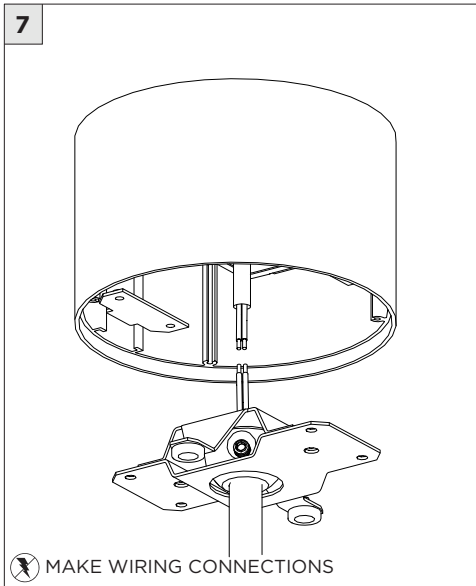

4.5" MINI MADISON CYLINDER - PENDANT

STEM PENDANT MOUNT

i THE IMAGES SHOWN ARE FOR ILLUSTRATION ONLY AND MAY NOT BE AN EXACT REPRESENTATION OF THE PRODUCT

COMPONENTS

STANDARD CANOPY

CONDUIT FEED CANOPY

POWER CANOPY

4" OCTAGONAL J-BOX REQUIRED FOR INSTALLATION

JUNCTION BOX (BY OTHERS)

SUITABLE FOR SLOPED CEILING

INSTRUCTION KEY

INFORMATION

- ADDITIONAL
- ATTENTION
- POWER ON
- POWER OFF

INSTALLATION SHOULD ONLY BE PERFORMED BY A CERTIFIED ELECTRICIAN
 REFER TO LOCAL/NATIONAL CODES FOR PROPER INSTALLATION
 FAILURE TO FOLLOW INSTALLATION INSTRUCTION MAY VOID THE WARRANTY
 DO NOT TOUCH LEDS. LEDS MUST BE PROTECTED FROM MECHANICAL STRESS OR DEBRIS
 TURN OFF POWER DURING INSTALLATION OR SERVICING

6B

CANOPY IS SUITABLE FOR
MAXIMUM 3 CONDUIT FEEDS

1 CONDUIT FEED CANOPY

2

3

ENSURE CANOPY CLIPS ALIGN WITH BRACKET

4

CONNECT CANDUIT CANOPY AND FEED JUNCTION BOX WIRES THROUGH HOLE