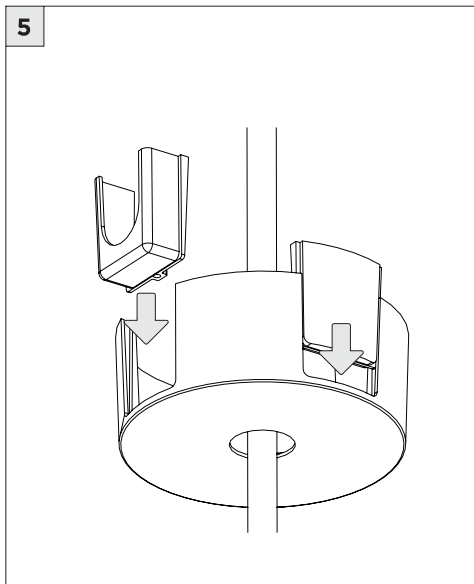

4.5" MINI MADISON CYLINDER - PENDANT

STEM PENDANT MOUNT

i THE IMAGES SHOWN ARE FOR ILLUSTRATION ONLY AND MAY NOT BE AN EXACT REPRESENTATION OF THE PRODUCT

COMPONENTS

STANDARD CANOPY

CONDUIT FEED CANOPY

POWER CANOPY

4" OCTAGONAL J-BOX REQUIRED FOR INSTALLATION

JUNCTION BOX (BY OTHERS)

SUITABLE FOR SLOPED CEILING

INSTRUCTION KEY

INFORMATION

- ADDITIONAL
- ATTENTION
- POWER ON
- POWER OFF

INSTALLATION SHOULD ONLY BE PERFORMED BY A CERTIFIED ELECTRICIAN
 REFER TO LOCAL/NATIONAL CODES FOR PROPER INSTALLATION
 FAILURE TO FOLLOW INSTALLATION INSTRUCTION MAY VOID THE WARRANTY
 DO NOT TOUCH LEDS. LEDS MUST BE PROTECTED FROM MECHANICAL STRESS OR DEBRIS
 TURN OFF POWER DURING INSTALLATION OR SERVICING

6B

CANOPY IS SUITABLE FOR
MAXIMUM 3 CONDUIT FEEDS

1 CONDUIT FEED CANOPY

2

3

ENSURE CANOPY CLIPS ALIGN WITH BRACKET

4

CONNECT CANDUIT CANOPY AND FEED JUNCTION BOX WIRES THROUGH HOLE