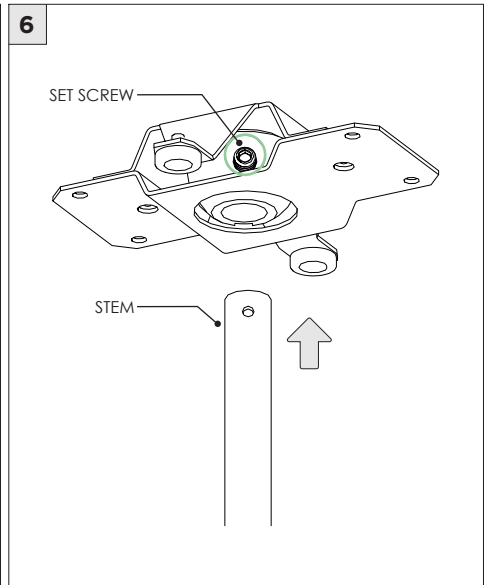

4.5" MINI MADISON CYLINDER - PENDANT

STEM PENDANT MOUNT

i THE IMAGES SHOWN ARE FOR ILLUSTRATION ONLY AND MAY NOT BE AN EXACT REPRESENTATION OF THE PRODUCT

COMPONENTS

STANDARD CANOPY

CONDUIT FEED CANOPY

POWER CANOPY

4" OCTAGONAL J-BOX REQUIRED FOR INSTALLATION

JUNCTION BOX (BY OTHERS)

SUITABLE FOR SLOPED CEILING

INSTRUCTION KEY

INFORMATION

- ADDITIONAL
- ATTENTION
- POWER ON
- POWER OFF

INSTALLATION SHOULD ONLY BE PERFORMED BY A CERTIFIED ELECTRICIAN
 REFER TO LOCAL/NATIONAL CODES FOR PROPER INSTALLATION
 FAILURE TO FOLLOW INSTALLATION INSTRUCTION MAY VOID THE WARRANTY
 DO NOT TOUCH LEDS. LEDS MUST BE PROTECTED FROM MECHANICAL STRESS OR DEBRIS
 TURN OFF POWER DURING INSTALLATION OR SERVICING

6B

CANOPY IS SUITABLE FOR
MAXIMUM 3 CONDUIT FEEDS

1 CONDUIT FEED CANOPY

2

3

ENSURE CANOPY CLIPS ALIGN WITH BRACKET

4

CONNECT CANDUIT CANOPY AND FEED JUNCTION BOX WIRES THROUGH HOLE

5

! CANOPY IS SUITABLE FOR MAXIMUM 3 CONDUIT FEEDS

6 POWER CANOPY

WIRING LEGEND

BLACK	HOT/LINE
WHITE	NEUTRAL
GREEN	GROUND
ORANGE	(DIM-)
PINK	(DIM-)
BLUE	(DIM-)
PURPLE	(DIM+)
RED	(DIM+)

! MAKE WIRING CONNECTIONS