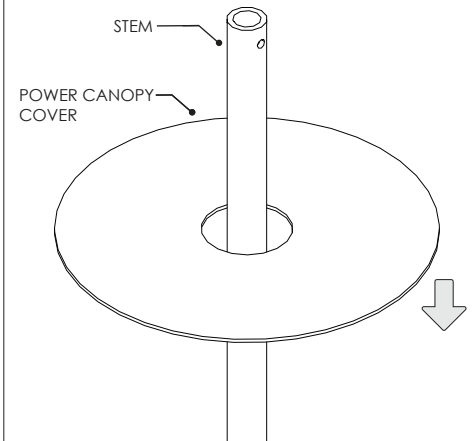

3.3" DOWNLIGHT PENDANT

STEM PENDANT MOUNT

i THE IMAGES SHOWN ARE FOR ILLUSTRATION ONLY AND MAY NOT BE AN EXACT REPRESENTATION OF THE PRODUCT

COMPONENTS

STANDARD CANOPY

CONDUIT FEED CANOPY

POWER CANOPY

4" OCTAGONAL J-BOX REQUIRED FOR INSTALLATION

6B

CANOPY IS SUITABLE FOR
MAXIMUM 3 CONDUIT FEEDS

1 CONDUIT FEED CANOPY

2

3

ENSURE CANOPY CLIPS ALIGN WITH BRACKET

4

CONNECT CONDUIT CANOPY AND FEED JUNCTION BOX WIRES THROUGH HOLE

5

! CANOPY IS SUITABLE FOR MAXIMUM 3 CONDUIT FEEDS

6 POWER CANOPY

WIRING LEGEND

BLACK	HOT/LINE
WHITE	NEUTRAL
GREEN	GROUND
ORANGE	(DIM-)
PINK	(DIM-)
BLUE	(DIM-)
PURPLE	(DIM+)
RED	(DIM+)

! MAKE WIRING CONNECTIONS

7

8

! CUT STEM LENGTH IF APPLICABLE

9

10

11

 MAKE WIRING CONNECTIONS

12