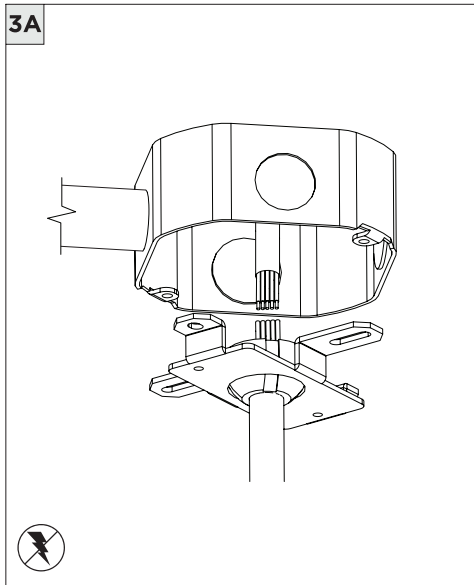

3.3" DOWNLIGHT PENDANT

STEM PENDANT MOUNT

i THE IMAGES SHOWN ARE FOR ILLUSTRATION ONLY AND MAY NOT BE AN EXACT REPRESENTATION OF THE PRODUCT

COMPONENTS

STANDARD CANOPY

CONDUIT FEED CANOPY

POWER CANOPY

4" OCTAGONAL J-BOX REQUIRED FOR INSTALLATION

JUNCTION BOX (BY OTHERS)

SUITABLE FOR SLOPED CEILING

INSTRUCTION KEY

INFORMATION

- ADDITIONAL
- ATTENTION
- POWER ON
- POWER OFF

INSTALLATION SHOULD ONLY BE PERFORMED BY A CERTIFIED ELECTRICIAN
 REFER TO LOCAL/NATIONAL CODES FOR PROPER INSTALLATION
 FAILURE TO FOLLOW INSTALLATION INSTRUCTION MAY VOID THE WARRANTY
 DO NOT TOUCH LEDS. LEDS MUST BE PROTECTED FROM MECHANICAL STRESS OR DEBRIS
 TURN OFF POWER DURING INSTALLATION OR SERVICING

6B

CANOPY IS SUITABLE FOR
MAXIMUM 3 CONDUIT FEEDS

1 CONDUIT FEED CANOPY

2

3

ENSURE CANOPY CLIPS ALIGN WITH BRACKET

4

CONNECT CONDUIT CANOPY AND FEED JUNCTION BOX WIRES THROUGH HOLE

5

! CANOPY IS SUITABLE FOR MAXIMUM 3 CONDUIT FEEDS

6 POWER CANOPY

WIRING LEGEND

BLACK	HOT/LINE
WHITE	NEUTRAL
GREEN	GROUND
ORANGE	(DIM-)
PINK	(DIM-)
BLUE	(DIM-)
PURPLE	(DIM+)
RED	(DIM+)

! MAKE WIRING CONNECTIONS