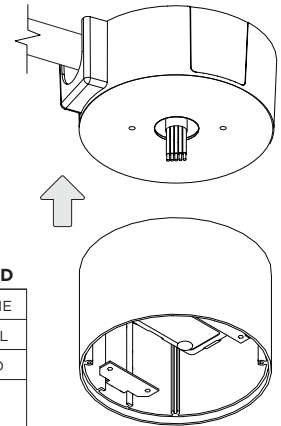

3.3" DOWNLIGHT PENDANT

STEM PENDANT MOUNT

i THE IMAGES SHOWN ARE FOR ILLUSTRATION ONLY AND MAY NOT BE AN EXACT REPRESENTATION OF THE PRODUCT

COMPONENTS

STANDARD CANOPY

CONDUIT FEED CANOPY

POWER CANOPY

4" OCTAGONAL J-BOX REQUIRED FOR INSTALLATION

6B

CANOPY IS SUITABLE FOR
MAXIMUM 3 CONDUIT FEEDS

1 CONDUIT FEED CANOPY

2

3

ENSURE CANOPY CLIPS ALIGN WITH BRACKET

4

CONNECT CONDUIT CANOPY AND FEED JUNCTION BOX WIRES THROUGH HOLE

5

! CANOPY IS SUITABLE FOR MAXIMUM 3 CONDUIT FEEDS

6 POWER CANOPY

WIRING LEGEND

BLACK	HOT/LINE
WHITE	NEUTRAL
GREEN	GROUND
ORANGE	(DIM-)
PINK	(DIM-)
BLUE	(DIM-)
PURPLE	(DIM+)
RED	(DIM+)

! MAKE WIRING CONNECTIONS

7

8

! CUT STEM LENGTH IF APPLICABLE

9

10

11

 MAKE WIRING CONNECTIONS

12