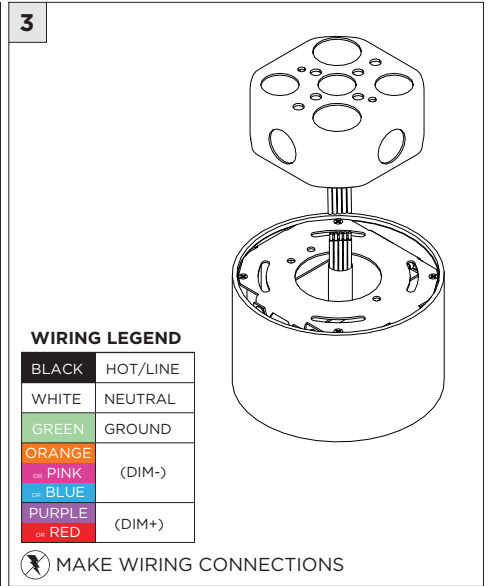

3.3" DOWNLIGHT PENDANT

STEM PENDANT MOUNT

i THE IMAGES SHOWN ARE FOR ILLUSTRATION ONLY AND MAY NOT BE AN EXACT REPRESENTATION OF THE PRODUCT

COMPONENTS

STANDARD CANOPY

CONDUIT FEED CANOPY

POWER CANOPY

4" OCTAGONAL J-BOX REQUIRED FOR INSTALLATION

JUNCTION BOX (BY OTHERS)

SUITABLE FOR SLOPED CEILING

INSTRUCTION KEY

INFORMATION

- ADDITIONAL
- ATTENTION
- POWER ON
- POWER OFF

INSTALLATION SHOULD ONLY BE PERFORMED BY A CERTIFIED ELECTRICIAN
 REFER TO LOCAL/NATIONAL CODES FOR PROPER INSTALLATION
 FAILURE TO FOLLOW INSTALLATION INSTRUCTION MAY VOID THE WARRANTY
 DO NOT TOUCH LEDS. LEDS MUST BE PROTECTED FROM MECHANICAL STRESS OR DEBRIS
 TURN OFF POWER DURING INSTALLATION OR SERVICING

6B

CANOPY IS SUITABLE FOR
MAXIMUM 3 CONDUIT FEEDS

1 CONDUIT FEED CANOPY

2

3

ENSURE CANOPY CLIPS ALIGN WITH BRACKET

4

CONNECT CONDUIT CANOPY AND FEED JUNCTION BOX WIRES THROUGH HOLE

5

! CANOPY IS SUITABLE FOR MAXIMUM 3 CONDUIT FEEDS

6 POWER CANOPY

WIRING LEGEND

BLACK	HOT/LINE
WHITE	NEUTRAL
GREEN	GROUND
ORANGE	(DIM-)
PINK	(DIM-)
BLUE	(DIM-)
PURPLE	(DIM+)
RED	(DIM+)

! MAKE WIRING CONNECTIONS