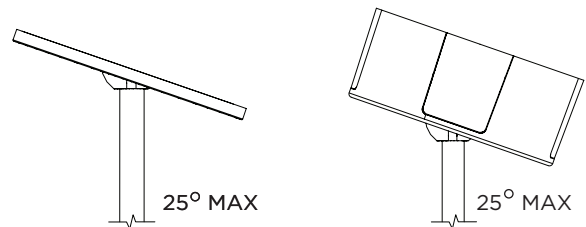

SUITABLE FOR SLOPED CEILING

INSTRUCTION KEY

INFORMATION

- ADDITIONAL
- ATTENTION
- POWER ON
- POWER OFF

INSTALLATION SHOULD ONLY BE PERFORMED BY A CERTIFIED ELECTRICIAN
REFER TO LOCAL/NATIONAL CODES FOR PROPER INSTALLATION
FAILURE TO FOLLOW INSTALLATION INSTRUCTION MAY VOID THE WARRANTY
DO NOT TOUCH LEDS. LEDS MUST BE PROTECTED FROM MECHANICAL STRESS OR DEBRIS
TURN OFF POWER DURING INSTALLATION OR SERVICING