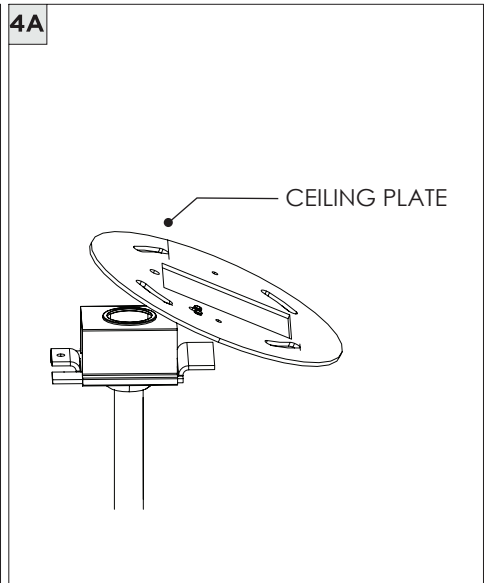

3.3" DOWNLIGHT PENDANT

STEM PENDANT MOUNT

i THE IMAGES SHOWN ARE FOR ILLUSTRATION ONLY AND MAY NOT BE AN EXACT REPRESENTATION OF THE PRODUCT

COMPONENTS

STANDARD CANOPY

CONDUIT FEED CANOPY

POWER CANOPY

4" OCTAGONAL J-BOX REQUIRED FOR INSTALLATION

JUNCTION BOX (BY OTHERS)

SUITABLE FOR SLOPED CEILING

INSTRUCTION KEY

INFORMATION

- ADDITIONAL
- ATTENTION
- POWER ON
- POWER OFF

INSTALLATION SHOULD ONLY BE PERFORMED BY A CERTIFIED ELECTRICIAN
 REFER TO LOCAL/NATIONAL CODES FOR PROPER INSTALLATION
 FAILURE TO FOLLOW INSTALLATION INSTRUCTION MAY VOID THE WARRANTY
 DO NOT TOUCH LEDS. LEDS MUST BE PROTECTED FROM MECHANICAL STRESS OR DEBRIS
 TURN OFF POWER DURING INSTALLATION OR SERVICING

6B

CANOPY IS SUITABLE FOR
MAXIMUM 3 CONDUIT FEEDS

1 CONDUIT FEED CANOPY

2

3

ENSURE CANOPY CLIPS ALIGN WITH BRACKET

4

CONNECT CONDUIT CANOPY AND FEED JUNCTION BOX WIRES THROUGH HOLE