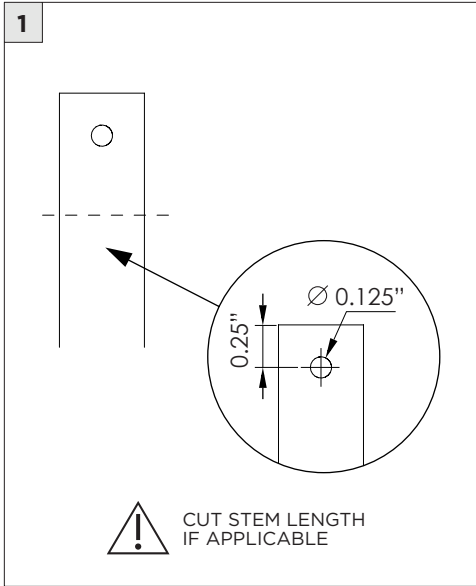

3.3" DOWNLIGHT PENDANT

STEM PENDANT MOUNT

i THE IMAGES SHOWN ARE FOR ILLUSTRATION ONLY AND MAY NOT BE AN EXACT REPRESENTATION OF THE PRODUCT

COMPONENTS

STANDARD CANOPY

CONDUIT FEED CANOPY

POWER CANOPY

4" OCTAGONAL J-BOX REQUIRED FOR INSTALLATION

JUNCTION BOX (BY OTHERS)

SUITABLE FOR SLOPED CEILING

INSTRUCTION KEY

INFORMATION

- ADDITIONAL
- ATTENTION
- POWER ON
- POWER OFF

INSTALLATION SHOULD ONLY BE PERFORMED BY A CERTIFIED ELECTRICIAN
 REFER TO LOCAL/NATIONAL CODES FOR PROPER INSTALLATION
 FAILURE TO FOLLOW INSTALLATION INSTRUCTION MAY VOID THE WARRANTY
 DO NOT TOUCH LEDS. LEDS MUST BE PROTECTED FROM MECHANICAL STRESS OR DEBRIS
 TURN OFF POWER DURING INSTALLATION OR SERVICING

6B

CANOPY IS SUITABLE FOR
MAXIMUM 3 CONDUIT FEEDS

1 CONDUIT FEED CANOPY

2

3

ENSURE CANOPY CLIPS ALIGN WITH BRACKET

4

CONNECT CONDUIT CANOPY AND FEED JUNCTION BOX WIRES THROUGH HOLE