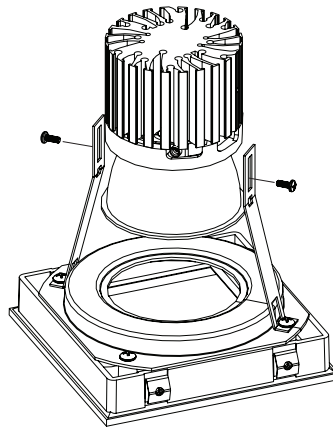

3.3" DOWNLIGHT PENDANT

STEM PENDANT MOUNT

i THE IMAGES SHOWN ARE FOR ILLUSTRATION ONLY AND MAY NOT BE AN EXACT REPRESENTATION OF THE PRODUCT

COMPONENTS

STANDARD CANOPY

CONDUIT FEED CANOPY

POWER CANOPY

4" OCTAGONAL J-BOX REQUIRED FOR INSTALLATION

6B

CANOPY IS SUITABLE FOR
MAXIMUM 3 CONDUIT FEEDS

1 CONDUIT FEED CANOPY

2

3

ENSURE CANOPY CLIPS ALIGN WITH BRACKET

4

CONNECT CONDUIT CANOPY AND FEED JUNCTION BOX WIRES THROUGH HOLE

7

8

! CUT STEM LENGTH IF APPLICABLE

9

10

11

 MAKE WIRING CONNECTIONS

12

13

DRIVER SERVICING

1

2

LED SERVICING

1

2

3