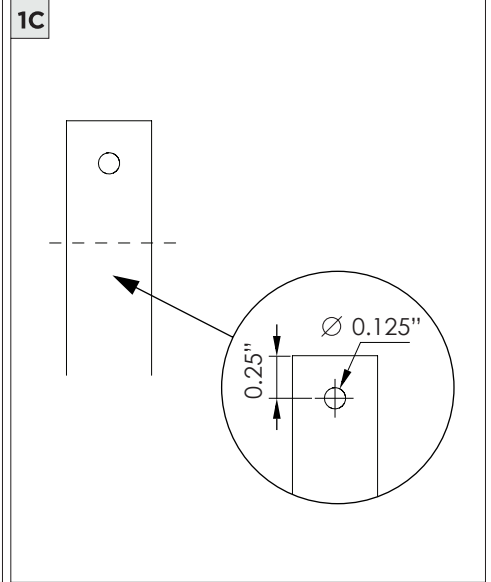

3.3" DOWNLIGHT PENDANT

STEM PENDANT MOUNT

i THE IMAGES SHOWN ARE FOR ILLUSTRATION ONLY AND MAY NOT BE AN EXACT REPRESENTATION OF THE PRODUCT

COMPONENTS

STANDARD CANOPY

CONDUIT FEED CANOPY

POWER CANOPY

4" OCTAGONAL J-BOX REQUIRED FOR INSTALLATION

JUNCTION BOX (BY OTHERS)

SUITABLE FOR SLOPED CEILING

INSTRUCTION KEY

INFORMATION

- ADDITIONAL
- ATTENTION
- POWER ON
- POWER OFF

INSTALLATION SHOULD ONLY BE PERFORMED BY A CERTIFIED ELECTRICIAN
 REFER TO LOCAL/NATIONAL CODES FOR PROPER INSTALLATION
 FAILURE TO FOLLOW INSTALLATION INSTRUCTION MAY VOID THE WARRANTY
 DO NOT TOUCH LEDS. LEDS MUST BE PROTECTED FROM MECHANICAL STRESS OR DEBRIS
 TURN OFF POWER DURING INSTALLATION OR SERVICING

6B

CANOPY IS SUITABLE FOR
MAXIMUM 3 CONDUIT FEEDS

1 CONDUIT FEED CANOPY

2

3

ENSURE CANOPY CLIPS ALIGN WITH BRACKET

4

CONNECT CONDUIT CANOPY AND FEED JUNCTION BOX WIRES THROUGH HOLE