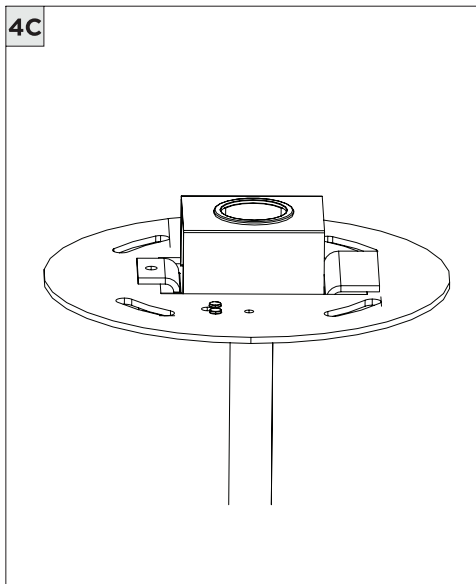

3.3" DOWNLIGHT PENDANT

STEM PENDANT MOUNT

i THE IMAGES SHOWN ARE FOR ILLUSTRATION ONLY AND MAY NOT BE AN EXACT REPRESENTATION OF THE PRODUCT

COMPONENTS

STANDARD CANOPY

CONDUIT FEED CANOPY

POWER CANOPY

4" OCTAGONAL J-BOX REQUIRED FOR INSTALLATION

JUNCTION BOX (BY OTHERS)

SUITABLE FOR SLOPED CEILING

INSTRUCTION KEY

INFORMATION

- ADDITIONAL
- ATTENTION
- POWER ON
- POWER OFF

INSTALLATION SHOULD ONLY BE PERFORMED BY A CERTIFIED ELECTRICIAN
 REFER TO LOCAL/NATIONAL CODES FOR PROPER INSTALLATION
 FAILURE TO FOLLOW INSTALLATION INSTRUCTION MAY VOID THE WARRANTY
 DO NOT TOUCH LEDS. LEDS MUST BE PROTECTED FROM MECHANICAL STRESS OR DEBRIS
 TURN OFF POWER DURING INSTALLATION OR SERVICING

6B

CANOPY IS SUITABLE FOR
MAXIMUM 3 CONDUIT FEEDS

1 CONDUIT FEED CANOPY

2

3

ENSURE CANOPY CLIPS ALIGN WITH BRACKET

4

CONNECT CONDUIT CANOPY AND FEED JUNCTION BOX WIRES THROUGH HOLE

5

! CANOPY IS SUITABLE FOR MAXIMUM 3 CONDUIT FEEDS

6 POWER CANOPY

WIRING LEGEND

BLACK	HOT/LINE
WHITE	NEUTRAL
GREEN	GROUND
ORANGE	(DIM-)
PINK	(DIM-)
BLUE	(DIM-)
PURPLE	(DIM+)
RED	(DIM+)

! MAKE WIRING CONNECTIONS