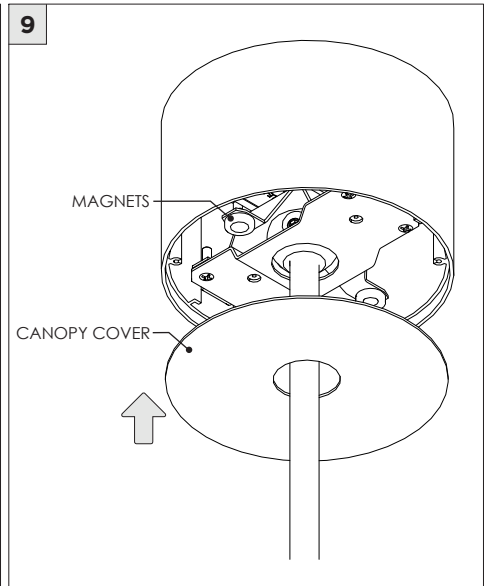

3.3" DOWNLIGHT PENDANT

STEM PENDANT MOUNT

i THE IMAGES SHOWN ARE FOR ILLUSTRATION ONLY AND MAY NOT BE AN EXACT REPRESENTATION OF THE PRODUCT

COMPONENTS

STANDARD CANOPY

CONDUIT FEED CANOPY

POWER CANOPY

4" OCTAGONAL J-BOX REQUIRED FOR INSTALLATION

JUNCTION BOX (BY OTHERS)

SUITABLE FOR SLOPED CEILING

INSTRUCTION KEY

INFORMATION

- ADDITIONAL
- ATTENTION
- POWER ON
- POWER OFF

INSTALLATION SHOULD ONLY BE PERFORMED BY A CERTIFIED ELECTRICIAN
 REFER TO LOCAL/NATIONAL CODES FOR PROPER INSTALLATION
 FAILURE TO FOLLOW INSTALLATION INSTRUCTION MAY VOID THE WARRANTY
 DO NOT TOUCH LEDS. LEDS MUST BE PROTECTED FROM MECHANICAL STRESS OR DEBRIS
 TURN OFF POWER DURING INSTALLATION OR SERVICING

6B

CANOPY IS SUITABLE FOR
MAXIMUM 3 CONDUIT FEEDS

1 CONDUIT FEED CANOPY

2

3

ENSURE CANOPY CLIPS ALIGN WITH BRACKET

4

CONNECT CONDUIT CANOPY AND FEED JUNCTION BOX WIRES THROUGH HOLE

5

! CANOPY IS SUITABLE FOR MAXIMUM 3 CONDUIT FEEDS

6 POWER CANOPY

WIRING LEGEND

BLACK	HOT/LINE
WHITE	NEUTRAL
GREEN	GROUND
ORANGE	(DIM-)
PINK	(DIM-)
BLUE	(DIM-)
PURPLE	(DIM+)
RED	(DIM+)

! MAKE WIRING CONNECTIONS