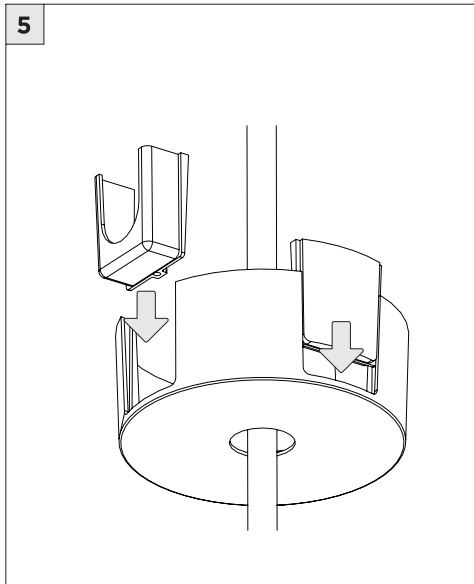

3.3" DOWNLIGHT PENDANT

STEM PENDANT MOUNT

i THE IMAGES SHOWN ARE FOR ILLUSTRATION ONLY AND MAY NOT BE AN EXACT REPRESENTATION OF THE PRODUCT

COMPONENTS

STANDARD CANOPY

CONDUIT FEED CANOPY

POWER CANOPY

4" OCTAGONAL J-BOX REQUIRED FOR INSTALLATION

JUNCTION BOX (BY OTHERS)

SUITABLE FOR SLOPED CEILING

INSTRUCTION KEY

INFORMATION

- ADDITIONAL
- ATTENTION
- POWER ON
- POWER OFF

INSTALLATION SHOULD ONLY BE PERFORMED BY A CERTIFIED ELECTRICIAN
 REFER TO LOCAL/NATIONAL CODES FOR PROPER INSTALLATION
 FAILURE TO FOLLOW INSTALLATION INSTRUCTION MAY VOID THE WARRANTY
 DO NOT TOUCH LEDS. LEDS MUST BE PROTECTED FROM MECHANICAL STRESS OR DEBRIS
 TURN OFF POWER DURING INSTALLATION OR SERVICING

6B

CANOPY IS SUITABLE FOR
MAXIMUM 3 CONDUIT FEEDS

1 CONDUIT FEED CANOPY

2

3

ENSURE CANOPY CLIPS ALIGN WITH BRACKET

4

CONNECT CONDUIT CANOPY AND FEED JUNCTION BOX WIRES THROUGH HOLE