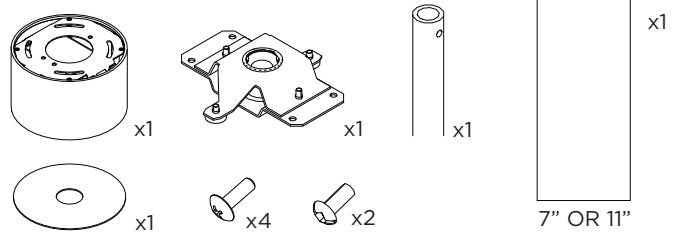

3.3" DOWNLIGHT PENDANT

STEM PENDANT MOUNT

i THE IMAGES SHOWN ARE FOR ILLUSTRATION ONLY AND MAY NOT BE AN EXACT REPRESENTATION OF THE PRODUCT

COMPONENTS

STANDARD CANOPY

CONDUIT FEED CANOPY

POWER CANOPY

4" OCTAGONAL J-BOX REQUIRED FOR INSTALLATION