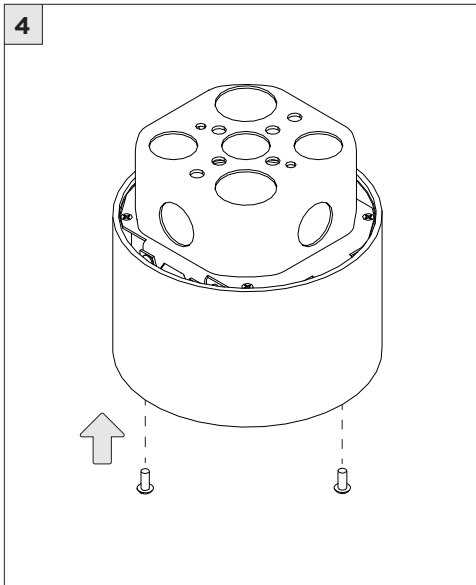

3.3" DOWNLIGHT PENDANT

STEM PENDANT MOUNT

i THE IMAGES SHOWN ARE FOR ILLUSTRATION ONLY AND MAY NOT BE AN EXACT REPRESENTATION OF THE PRODUCT

COMPONENTS

STANDARD CANOPY

CONDUIT FEED CANOPY

POWER CANOPY

4" OCTAGONAL J-BOX REQUIRED FOR INSTALLATION

JUNCTION BOX (BY OTHERS)

SUITABLE FOR SLOPED CEILING

INSTRUCTION KEY

INFORMATION

- ADDITIONAL
- ATTENTION
- POWER ON
- POWER OFF

INSTALLATION SHOULD ONLY BE PERFORMED BY A CERTIFIED ELECTRICIAN
 REFER TO LOCAL/NATIONAL CODES FOR PROPER INSTALLATION
 FAILURE TO FOLLOW INSTALLATION INSTRUCTION MAY VOID THE WARRANTY
 DO NOT TOUCH LEDS. LEDS MUST BE PROTECTED FROM MECHANICAL STRESS OR DEBRIS
 TURN OFF POWER DURING INSTALLATION OR SERVICING

6B

CANOPY IS SUITABLE FOR
MAXIMUM 3 CONDUIT FEEDS

1 CONDUIT FEED CANOPY

2

3

ENSURE CANOPY CLIPS ALIGN WITH BRACKET

4

CONNECT CONDUIT CANOPY AND FEED JUNCTION BOX WIRES THROUGH HOLE