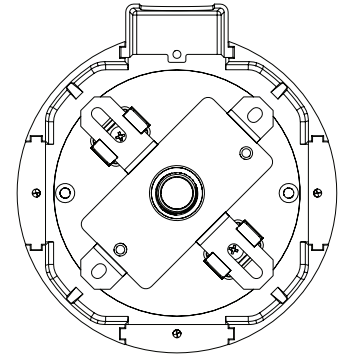

3.3" DOWNLIGHT PENDANT

STEM PENDANT MOUNT

i THE IMAGES SHOWN ARE FOR ILLUSTRATION ONLY AND MAY NOT BE AN EXACT REPRESENTATION OF THE PRODUCT

COMPONENTS

STANDARD CANOPY

CONDUIT FEED CANOPY

POWER CANOPY

4" OCTAGONAL J-BOX REQUIRED FOR INSTALLATION

6B

CANOPY IS SUITABLE FOR
MAXIMUM 3 CONDUIT FEEDS

1 CONDUIT FEED CANOPY

2

3

ENSURE CANOPY CLIPS ALIGN WITH BRACKET

4

CONNECT CONDUIT CANOPY AND FEED JUNCTION BOX WIRES THROUGH HOLE

5

! CANOPY IS SUITABLE FOR MAXIMUM 3 CONDUIT FEEDS

6 POWER CANOPY

WIRING LEGEND

BLACK	HOT/LINE
WHITE	NEUTRAL
GREEN	GROUND
ORANGE	(DIM-)
PINK	(DIM-)
BLUE	(DIM-)
PURPLE	(DIM+)
RED	(DIM+)

! MAKE WIRING CONNECTIONS