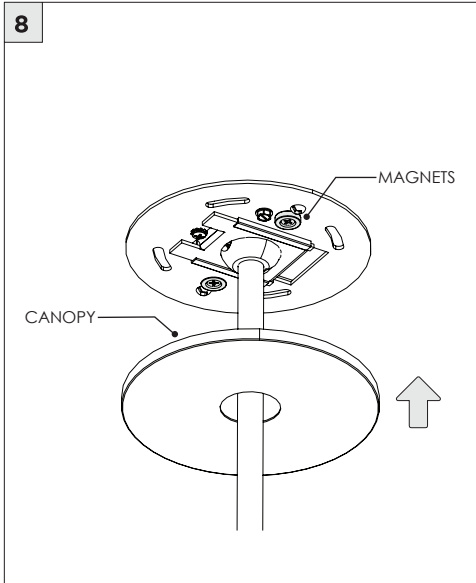

3.3" DOWNLIGHT PENDANT

STEM PENDANT MOUNT

i THE IMAGES SHOWN ARE FOR ILLUSTRATION ONLY AND MAY NOT BE AN EXACT REPRESENTATION OF THE PRODUCT

COMPONENTS

STANDARD CANOPY

CONDUIT FEED CANOPY

POWER CANOPY

4" OCTAGONAL J-BOX REQUIRED FOR INSTALLATION

JUNCTION BOX (BY OTHERS)

SUITABLE FOR SLOPED CEILING

INSTRUCTION KEY

INFORMATION

- ADDITIONAL
- ATTENTION
- POWER ON
- POWER OFF

INSTALLATION SHOULD ONLY BE PERFORMED BY A CERTIFIED ELECTRICIAN
 REFER TO LOCAL/NATIONAL CODES FOR PROPER INSTALLATION
 FAILURE TO FOLLOW INSTALLATION INSTRUCTION MAY VOID THE WARRANTY
 DO NOT TOUCH LEDS. LEDS MUST BE PROTECTED FROM MECHANICAL STRESS OR DEBRIS
 TURN OFF POWER DURING INSTALLATION OR SERVICING

6B

CANOPY IS SUITABLE FOR
MAXIMUM 3 CONDUIT FEEDS

1 CONDUIT FEED CANOPY

2

3

ENSURE CANOPY CLIPS ALIGN WITH BRACKET

4

CONNECT CONDUIT CANOPY AND FEED JUNCTION BOX WIRES THROUGH HOLE

5

! CANOPY IS SUITABLE FOR MAXIMUM 3 CONDUIT FEEDS

6 POWER CANOPY

WIRING LEGEND

BLACK	HOT/LINE
WHITE	NEUTRAL
GREEN	GROUND
ORANGE	(DIM-)
PINK	(DIM-)
BLUE	(DIM-)
PURPLE	(DIM+)
RED	(DIM+)

! MAKE WIRING CONNECTIONS