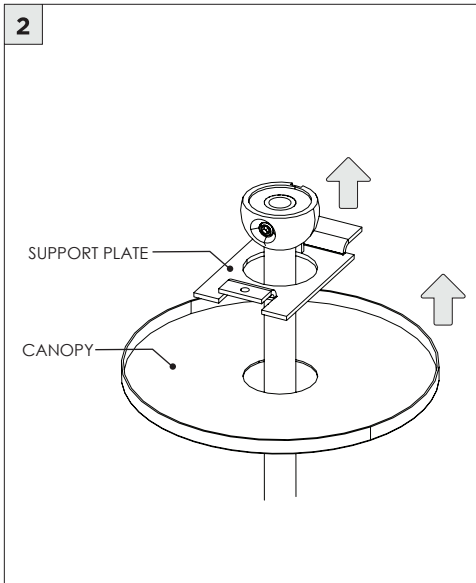

3.3" DOWNLIGHT PENDANT

STEM PENDANT MOUNT

i THE IMAGES SHOWN ARE FOR ILLUSTRATION ONLY AND MAY NOT BE AN EXACT REPRESENTATION OF THE PRODUCT

COMPONENTS

STANDARD CANOPY

CONDUIT FEED CANOPY

POWER CANOPY

4" OCTAGONAL J-BOX REQUIRED FOR INSTALLATION

JUNCTION BOX (BY OTHERS)

SUITABLE FOR SLOPED CEILING

INSTRUCTION KEY

INFORMATION

- ADDITIONAL
- ATTENTION
- POWER ON
- POWER OFF

INSTALLATION SHOULD ONLY BE PERFORMED BY A CERTIFIED ELECTRICIAN
 REFER TO LOCAL/NATIONAL CODES FOR PROPER INSTALLATION
 FAILURE TO FOLLOW INSTALLATION INSTRUCTION MAY VOID THE WARRANTY
 DO NOT TOUCH LEDS. LEDS MUST BE PROTECTED FROM MECHANICAL STRESS OR DEBRIS
 TURN OFF POWER DURING INSTALLATION OR SERVICING

6B

CANOPY IS SUITABLE FOR
MAXIMUM 3 CONDUIT FEEDS

1 CONDUIT FEED CANOPY

2

3

ENSURE CANOPY CLIPS ALIGN WITH BRACKET

4

CONNECT CONDUIT CANOPY AND FEED JUNCTION BOX WIRES THROUGH HOLE

5

! CANOPY IS SUITABLE FOR MAXIMUM 3 CONDUIT FEEDS

6 POWER CANOPY

WIRING LEGEND

BLACK	HOT/LINE
WHITE	NEUTRAL
GREEN	GROUND
ORANGE	(DIM-)
PINK	(DIM-)
BLUE	(DIM-)
PURPLE	(DIM+)
RED	(DIM+)

! MAKE WIRING CONNECTIONS