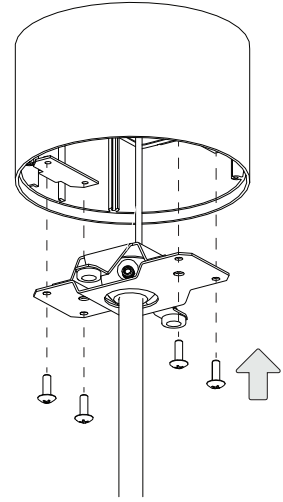

3.3" DOWNLIGHT PENDANT

STEM PENDANT MOUNT

i THE IMAGES SHOWN ARE FOR ILLUSTRATION ONLY AND MAY NOT BE AN EXACT REPRESENTATION OF THE PRODUCT

COMPONENTS

STANDARD CANOPY

CONDUIT FEED CANOPY

POWER CANOPY

4" OCTAGONAL J-BOX REQUIRED FOR INSTALLATION

6B

CANOPY IS SUITABLE FOR
MAXIMUM 3 CONDUIT FEEDS

1 CONDUIT FEED CANOPY

2

3

ENSURE CANOPY CLIPS ALIGN WITH BRACKET

4

CONNECT CONDUIT CANOPY AND FEED JUNCTION BOX WIRES THROUGH HOLE

5

! CANOPY IS SUITABLE FOR MAXIMUM 3 CONDUIT FEEDS

6 POWER CANOPY

WIRING LEGEND

BLACK	HOT/LINE
WHITE	NEUTRAL
GREEN	GROUND
ORANGE	(DIM-)
PINK	(DIM-)
BLUE	(DIM-)
PURPLE	(DIM+)
RED	(DIM+)

! MAKE WIRING CONNECTIONS

7

8

! CUT STEM LENGTH IF APPLICABLE

9

10

11

 MAKE WIRING CONNECTIONS

12