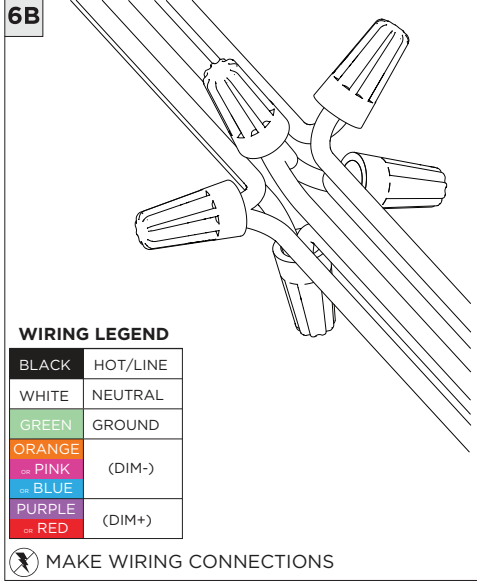

3.3" DOWNLIGHT PENDANT

STEM PENDANT MOUNT

i THE IMAGES SHOWN ARE FOR ILLUSTRATION ONLY AND MAY NOT BE AN EXACT REPRESENTATION OF THE PRODUCT

COMPONENTS

STANDARD CANOPY

CONDUIT FEED CANOPY

POWER CANOPY

4" OCTAGONAL J-BOX REQUIRED FOR INSTALLATION

JUNCTION BOX (BY OTHERS)

SUITABLE FOR SLOPED CEILING

INSTRUCTION KEY

INFORMATION

- ADDITIONAL
- ATTENTION
- POWER ON
- POWER OFF

INSTALLATION SHOULD ONLY BE PERFORMED BY A CERTIFIED ELECTRICIAN
 REFER TO LOCAL/NATIONAL CODES FOR PROPER INSTALLATION
 FAILURE TO FOLLOW INSTALLATION INSTRUCTION MAY VOID THE WARRANTY
 DO NOT TOUCH LEDS. LEDS MUST BE PROTECTED FROM MECHANICAL STRESS OR DEBRIS
 TURN OFF POWER DURING INSTALLATION OR SERVICING

6B

CANOPY IS SUITABLE FOR
MAXIMUM 3 CONDUIT FEEDS

1 CONDUIT FEED CANOPY

2

3

ENSURE CANOPY CLIPS ALIGN WITH BRACKET

4

CONNECT CONDUIT CANOPY AND FEED JUNCTION BOX WIRES THROUGH HOLE

5

! CANOPY IS SUITABLE FOR MAXIMUM 3 CONDUIT FEEDS

6 POWER CANOPY

WIRING LEGEND

BLACK	HOT/LINE
WHITE	NEUTRAL
GREEN	GROUND
ORANGE	(DIM-)
PINK	(DIM-)
BLUE	(DIM-)
PURPLE	(DIM+)
RED	(DIM+)

! MAKE WIRING CONNECTIONS