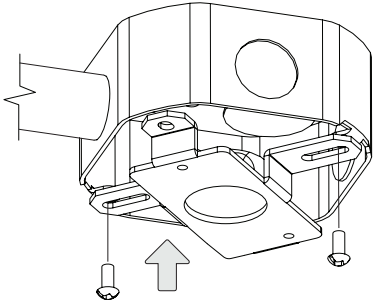

3.3" DOWNLIGHT PENDANT

STEM PENDANT MOUNT

i THE IMAGES SHOWN ARE FOR ILLUSTRATION ONLY AND MAY NOT BE AN EXACT REPRESENTATION OF THE PRODUCT

COMPONENTS

STANDARD CANOPY

CONDUIT FEED CANOPY

POWER CANOPY

4" OCTAGONAL J-BOX REQUIRED FOR INSTALLATION

JUNCTION BOX (BY OTHERS)

SUITABLE FOR SLOPED CEILING

INSTRUCTION KEY

INFORMATION

- ADDITIONAL
- ATTENTION
- POWER ON
- POWER OFF

INSTALLATION SHOULD ONLY BE PERFORMED BY A CERTIFIED ELECTRICIAN
 REFER TO LOCAL/NATIONAL CODES FOR PROPER INSTALLATION
 FAILURE TO FOLLOW INSTALLATION INSTRUCTION MAY VOID THE WARRANTY
 DO NOT TOUCH LEDS. LEDS MUST BE PROTECTED FROM MECHANICAL STRESS OR DEBRIS
 TURN OFF POWER DURING INSTALLATION OR SERVICING

6B

CANOPY IS SUITABLE FOR
MAXIMUM 3 CONDUIT FEEDS

1 CONDUIT FEED CANOPY

2

3

ENSURE CANOPY CLIPS ALIGN WITH BRACKET

4

CONNECT CONDUIT CANOPY AND FEED JUNCTION BOX WIRES THROUGH HOLE