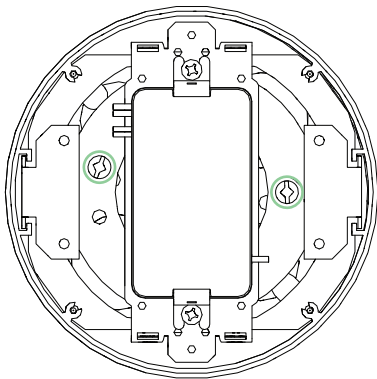

3.3" DOWNLIGHT PENDANT

STEM PENDANT MOUNT

i THE IMAGES SHOWN ARE FOR ILLUSTRATION ONLY AND MAY NOT BE AN EXACT REPRESENTATION OF THE PRODUCT

COMPONENTS

STANDARD CANOPY

CONDUIT FEED CANOPY

POWER CANOPY

4" OCTAGONAL J-BOX REQUIRED FOR INSTALLATION

5

! CANOPY IS SUITABLE FOR MAXIMUM 3 CONDUIT FEEDS

6 POWER CANOPY

WIRING LEGEND

BLACK	HOT/LINE
WHITE	NEUTRAL
GREEN	GROUND
ORANGE	(DIM-)
PINK	(DIM-)
BLUE	(DIM-)
PURPLE	(DIM+)
RED	(DIM+)

! MAKE WIRING CONNECTIONS

7

8

! CUT STEM LENGTH IF APPLICABLE

9

10

11

 MAKE WIRING CONNECTIONS

12