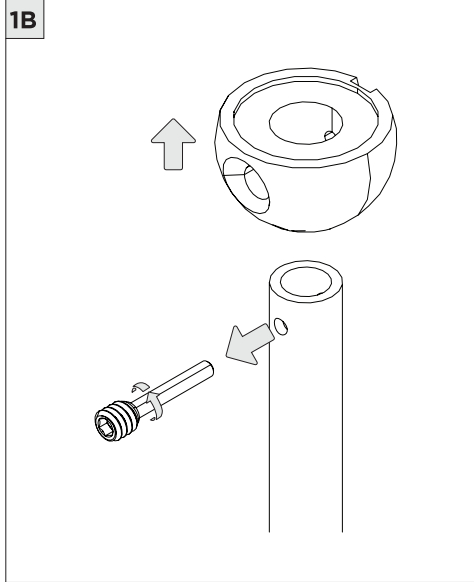

3.3" DOWNLIGHT PENDANT

STEM PENDANT MOUNT

i THE IMAGES SHOWN ARE FOR ILLUSTRATION ONLY AND MAY NOT BE AN EXACT REPRESENTATION OF THE PRODUCT

COMPONENTS

STANDARD CANOPY

CONDUIT FEED CANOPY

POWER CANOPY

4" OCTAGONAL J-BOX REQUIRED FOR INSTALLATION

JUNCTION BOX (BY OTHERS)

SUITABLE FOR SLOPED CEILING

INSTRUCTION KEY

INFORMATION

- ADDITIONAL
- ATTENTION
- POWER ON
- POWER OFF

INSTALLATION SHOULD ONLY BE PERFORMED BY A CERTIFIED ELECTRICIAN
 REFER TO LOCAL/NATIONAL CODES FOR PROPER INSTALLATION
 FAILURE TO FOLLOW INSTALLATION INSTRUCTION MAY VOID THE WARRANTY
 DO NOT TOUCH LEDS. LEDS MUST BE PROTECTED FROM MECHANICAL STRESS OR DEBRIS
 TURN OFF POWER DURING INSTALLATION OR SERVICING

6B

CANOPY IS SUITABLE FOR
MAXIMUM 3 CONDUIT FEEDS

1 CONDUIT FEED CANOPY

2

3

ENSURE CANOPY CLIPS ALIGN WITH BRACKET

4

CONNECT CONDUIT CANOPY AND FEED JUNCTION BOX WIRES THROUGH HOLE