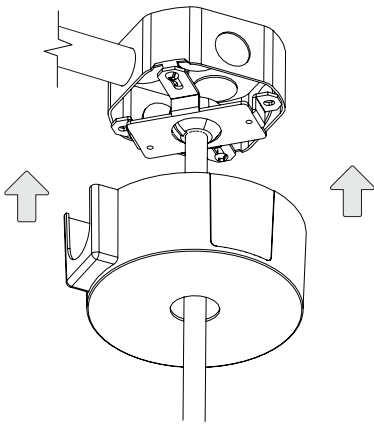

3.3" DOWNLIGHT PENDANT

STEM PENDANT MOUNT

i THE IMAGES SHOWN ARE FOR ILLUSTRATION ONLY AND MAY NOT BE AN EXACT REPRESENTATION OF THE PRODUCT

COMPONENTS

STANDARD CANOPY

CONDUIT FEED CANOPY

POWER CANOPY

4" OCTAGONAL J-BOX REQUIRED FOR INSTALLATION

JUNCTION BOX (BY OTHERS)

SUITABLE FOR SLOPED CEILING

INSTRUCTION KEY

INFORMATION

- ADDITIONAL
- ATTENTION
- POWER ON
- POWER OFF

INSTALLATION SHOULD ONLY BE PERFORMED BY A CERTIFIED ELECTRICIAN
 REFER TO LOCAL/NATIONAL CODES FOR PROPER INSTALLATION
 FAILURE TO FOLLOW INSTALLATION INSTRUCTION MAY VOID THE WARRANTY
 DO NOT TOUCH LEDS. LEDS MUST BE PROTECTED FROM MECHANICAL STRESS OR DEBRIS
 TURN OFF POWER DURING INSTALLATION OR SERVICING

6B

CANOPY IS SUITABLE FOR
MAXIMUM 3 CONDUIT FEEDS

1 CONDUIT FEED CANOPY

2

3

ENSURE CANOPY CLIPS ALIGN WITH BRACKET

4

CONNECT CONDUIT CANOPY AND FEED JUNCTION BOX WIRES THROUGH HOLE

5

! CANOPY IS SUITABLE FOR MAXIMUM 3 CONDUIT FEEDS

6 POWER CANOPY

WIRING LEGEND

BLACK	HOT/LINE
WHITE	NEUTRAL
GREEN	GROUND
ORANGE	(DIM-)
PINK	(DIM-)
BLUE	(DIM-)
PURPLE	(DIM+)
RED	(DIM+)

! MAKE WIRING CONNECTIONS