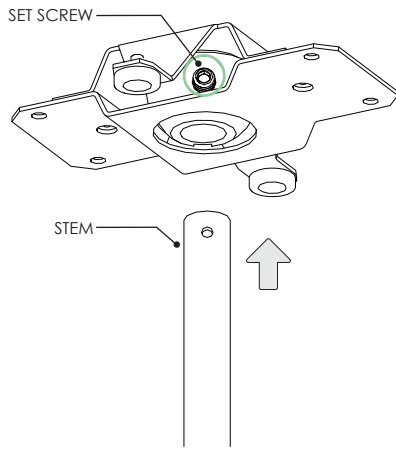

3.3" DOWNLIGHT PENDANT

STEM PENDANT MOUNT

i THE IMAGES SHOWN ARE FOR ILLUSTRATION ONLY AND MAY NOT BE AN EXACT REPRESENTATION OF THE PRODUCT

COMPONENTS

STANDARD CANOPY

CONDUIT FEED CANOPY

POWER CANOPY

4" OCTAGONAL J-BOX REQUIRED FOR INSTALLATION

6B

CANOPY IS SUITABLE FOR
MAXIMUM 3 CONDUIT FEEDS

1 CONDUIT FEED CANOPY

2

3

ENSURE CANOPY CLIPS ALIGN WITH BRACKET

4

CONNECT CONDUIT CANOPY AND FEED JUNCTION BOX WIRES THROUGH HOLE

7

8

! CUT STEM LENGTH IF APPLICABLE

9

10

11

 MAKE WIRING CONNECTIONS

12

13

DRIVER SERVICING

1

2

LED SERVICING

1

2

3