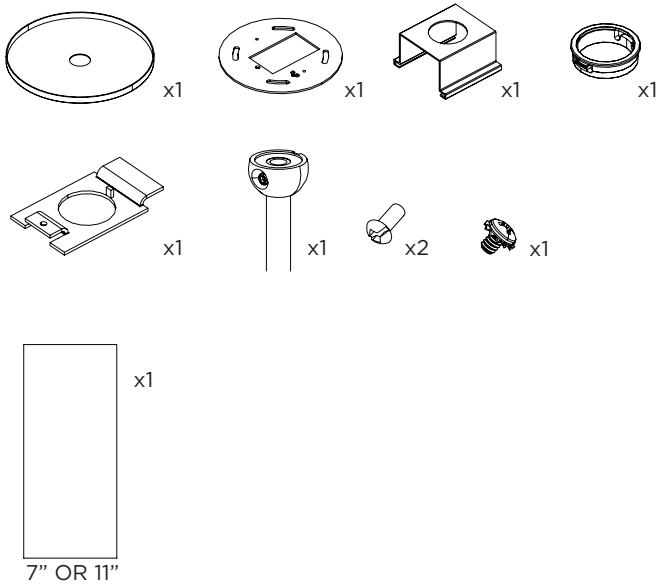

3.3" DOWNLIGHT PENDANT

STEM PENDANT MOUNT

i THE IMAGES SHOWN ARE FOR ILLUSTRATION ONLY AND MAY NOT BE AN EXACT REPRESENTATION OF THE PRODUCT

COMPONENTS

STANDARD CANOPY

CONDUIT FEED CANOPY

POWER CANOPY

4" OCTAGONAL J-BOX REQUIRED FOR INSTALLATION

JUNCTION BOX (BY OTHERS)

SUITABLE FOR SLOPED CEILING

INSTRUCTION KEY

INFORMATION

- ADDITIONAL
- ATTENTION
- POWER ON
- POWER OFF

INSTALLATION SHOULD ONLY BE PERFORMED BY A CERTIFIED ELECTRICIAN
 REFER TO LOCAL/NATIONAL CODES FOR PROPER INSTALLATION
 FAILURE TO FOLLOW INSTALLATION INSTRUCTION MAY VOID THE WARRANTY
 DO NOT TOUCH LEDS. LEDS MUST BE PROTECTED FROM MECHANICAL STRESS OR DEBRIS
 TURN OFF POWER DURING INSTALLATION OR SERVICING

6B

CANOPY IS SUITABLE FOR
MAXIMUM 3 CONDUIT FEEDS

1 CONDUIT FEED CANOPY

2

3

ENSURE CANOPY CLIPS ALIGN WITH BRACKET

4

CONNECT CONDUIT CANOPY AND FEED JUNCTION BOX WIRES THROUGH HOLE

5

! CANOPY IS SUITABLE FOR MAXIMUM 3 CONDUIT FEEDS

6 POWER CANOPY

WIRING LEGEND

BLACK	HOT/LINE
WHITE	NEUTRAL
GREEN	GROUND
ORANGE	(DIM-)
PINK	(DIM-)
BLUE	(DIM-)
PURPLE	(DIM+)
RED	(DIM+)

! MAKE WIRING CONNECTIONS