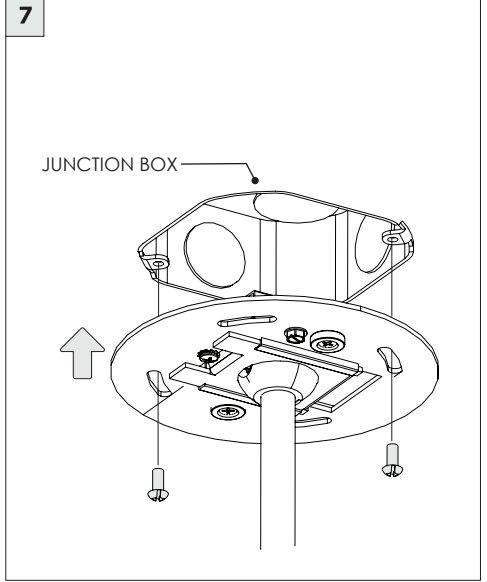

3.3" DOWNLIGHT PENDANT

STEM PENDANT MOUNT

i THE IMAGES SHOWN ARE FOR ILLUSTRATION ONLY AND MAY NOT BE AN EXACT REPRESENTATION OF THE PRODUCT

COMPONENTS

STANDARD CANOPY

CONDUIT FEED CANOPY

POWER CANOPY

4" OCTAGONAL J-BOX REQUIRED FOR INSTALLATION

JUNCTION BOX (BY OTHERS)

SUITABLE FOR SLOPED CEILING

INSTRUCTION KEY

INFORMATION

- ADDITIONAL
- ATTENTION
- POWER ON
- POWER OFF

INSTALLATION SHOULD ONLY BE PERFORMED BY A CERTIFIED ELECTRICIAN
 REFER TO LOCAL/NATIONAL CODES FOR PROPER INSTALLATION
 FAILURE TO FOLLOW INSTALLATION INSTRUCTION MAY VOID THE WARRANTY
 DO NOT TOUCH LEDS. LEDS MUST BE PROTECTED FROM MECHANICAL STRESS OR DEBRIS
 TURN OFF POWER DURING INSTALLATION OR SERVICING

6B

CANOPY IS SUITABLE FOR
MAXIMUM 3 CONDUIT FEEDS

1 CONDUIT FEED CANOPY

2

3

ENSURE CANOPY CLIPS ALIGN WITH BRACKET

4

CONNECT CONDUIT CANOPY AND FEED JUNCTION BOX WIRES THROUGH HOLE

5

! CANOPY IS SUITABLE FOR MAXIMUM 3 CONDUIT FEEDS

6 POWER CANOPY

WIRING LEGEND

BLACK	HOT/LINE
WHITE	NEUTRAL
GREEN	GROUND
ORANGE	(DIM-)
PINK	(DIM-)
BLUE	(DIM-)
PURPLE	(DIM+)
RED	(DIM+)

! MAKE WIRING CONNECTIONS