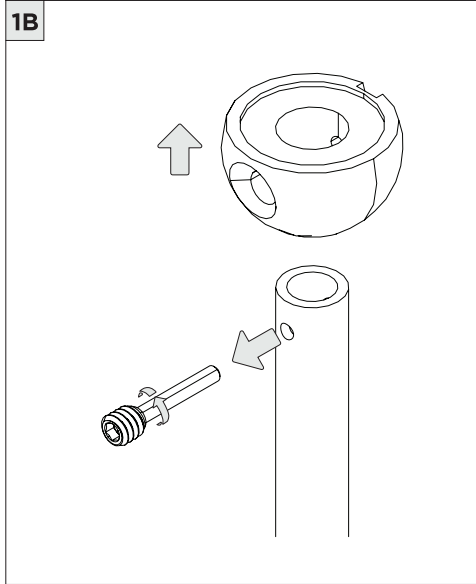

3.3" DOWNLIGHT PENDANT

STEM PENDANT MOUNT

i THE IMAGES SHOWN ARE FOR ILLUSTRATION ONLY AND MAY NOT BE AN EXACT REPRESENTATION OF THE PRODUCT

COMPONENTS

STANDARD CANOPY

CONDUIT FEED CANOPY

POWER CANOPY

4" OCTAGONAL J-BOX REQUIRED FOR INSTALLATION

JUNCTION BOX (BY OTHERS)

SUITABLE FOR SLOPED CEILING

INSTRUCTION KEY

INFORMATION

- ADDITIONAL
- ATTENTION
- POWER ON
- POWER OFF

INSTALLATION SHOULD ONLY BE PERFORMED BY A CERTIFIED ELECTRICIAN
 REFER TO LOCAL/NATIONAL CODES FOR PROPER INSTALLATION
 FAILURE TO FOLLOW INSTALLATION INSTRUCTION MAY VOID THE WARRANTY
 DO NOT TOUCH LEDS. LEDS MUST BE PROTECTED FROM MECHANICAL STRESS OR DEBRIS
 TURN OFF POWER DURING INSTALLATION OR SERVICING

6B

CANOPY IS SUITABLE FOR
MAXIMUM 3 CONDUIT FEEDS

1 CONDUIT FEED CANOPY

2

3

ENSURE CANOPY CLIPS ALIGN WITH BRACKET

4

CONNECT CONDUIT CANOPY AND FEED JUNCTION BOX WIRES THROUGH HOLE