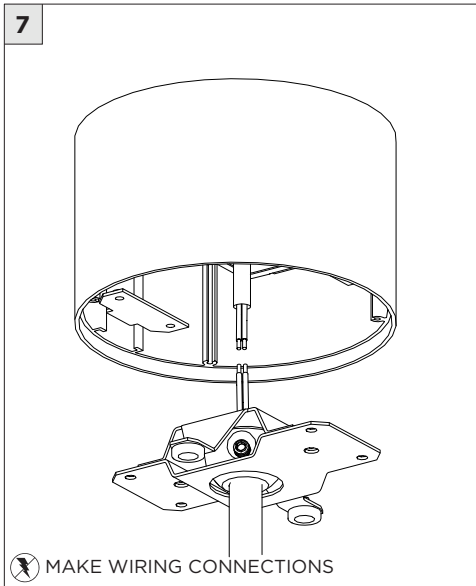

3.3" DOWNLIGHT PENDANT

STEM PENDANT MOUNT

i THE IMAGES SHOWN ARE FOR ILLUSTRATION ONLY AND MAY NOT BE AN EXACT REPRESENTATION OF THE PRODUCT

COMPONENTS

STANDARD CANOPY

CONDUIT FEED CANOPY

POWER CANOPY

4" OCTAGONAL J-BOX REQUIRED FOR INSTALLATION

JUNCTION BOX (BY OTHERS)

SUITABLE FOR SLOPED CEILING

INSTRUCTION KEY

INFORMATION

- ADDITIONAL
- ATTENTION
- POWER ON
- POWER OFF

INSTALLATION SHOULD ONLY BE PERFORMED BY A CERTIFIED ELECTRICIAN
 REFER TO LOCAL/NATIONAL CODES FOR PROPER INSTALLATION
 FAILURE TO FOLLOW INSTALLATION INSTRUCTION MAY VOID THE WARRANTY
 DO NOT TOUCH LEDS. LEDS MUST BE PROTECTED FROM MECHANICAL STRESS OR DEBRIS
 TURN OFF POWER DURING INSTALLATION OR SERVICING

6B

CANOPY IS SUITABLE FOR
MAXIMUM 3 CONDUIT FEEDS

1 CONDUIT FEED CANOPY

2

3

ENSURE CANOPY CLIPS ALIGN WITH BRACKET

4

CONNECT CONDUIT CANOPY AND FEED JUNCTION BOX WIRES THROUGH HOLE