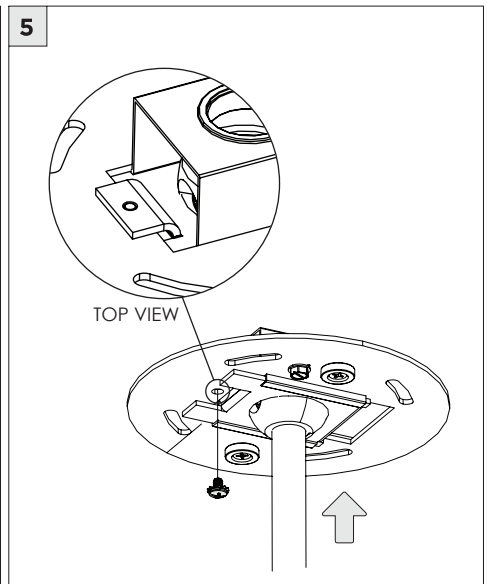

3.3" DOWNLIGHT PENDANT

STEM PENDANT MOUNT

i THE IMAGES SHOWN ARE FOR ILLUSTRATION ONLY AND MAY NOT BE AN EXACT REPRESENTATION OF THE PRODUCT

COMPONENTS

STANDARD CANOPY

CONDUIT FEED CANOPY

POWER CANOPY

4" OCTAGONAL J-BOX REQUIRED FOR INSTALLATION

JUNCTION BOX (BY OTHERS)

SUITABLE FOR SLOPED CEILING

INSTRUCTION KEY

INFORMATION

- ADDITIONAL
- ATTENTION
- POWER ON
- POWER OFF

INSTALLATION SHOULD ONLY BE PERFORMED BY A CERTIFIED ELECTRICIAN
 REFER TO LOCAL/NATIONAL CODES FOR PROPER INSTALLATION
 FAILURE TO FOLLOW INSTALLATION INSTRUCTION MAY VOID THE WARRANTY
 DO NOT TOUCH LEDS. LEDS MUST BE PROTECTED FROM MECHANICAL STRESS OR DEBRIS
 TURN OFF POWER DURING INSTALLATION OR SERVICING

6B

CANOPY IS SUITABLE FOR
MAXIMUM 3 CONDUIT FEEDS

1 CONDUIT FEED CANOPY

2

3

ENSURE CANOPY CLIPS ALIGN WITH BRACKET

4

CONNECT CONDUIT CANOPY AND FEED JUNCTION BOX WIRES THROUGH HOLE

5

! CANOPY IS SUITABLE FOR MAXIMUM 3 CONDUIT FEEDS

6 POWER CANOPY

WIRING LEGEND

BLACK	HOT/LINE
WHITE	NEUTRAL
GREEN	GROUND
ORANGE	(DIM-)
PINK	(DIM-)
BLUE	(DIM-)
PURPLE	(DIM+)
RED	(DIM+)

! MAKE WIRING CONNECTIONS