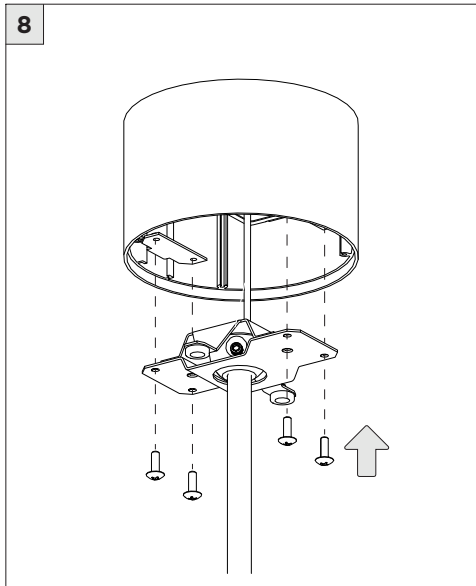

3.3" DOWNLIGHT PENDANT

STEM PENDANT MOUNT

i THE IMAGES SHOWN ARE FOR ILLUSTRATION ONLY AND MAY NOT BE AN EXACT REPRESENTATION OF THE PRODUCT

COMPONENTS

STANDARD CANOPY

CONDUIT FEED CANOPY

POWER CANOPY

4" OCTAGONAL J-BOX REQUIRED FOR INSTALLATION

JUNCTION BOX (BY OTHERS)

SUITABLE FOR SLOPED CEILING

INSTRUCTION KEY

INFORMATION

- ADDITIONAL
- ATTENTION
- POWER ON
- POWER OFF

INSTALLATION SHOULD ONLY BE PERFORMED BY A CERTIFIED ELECTRICIAN
 REFER TO LOCAL/NATIONAL CODES FOR PROPER INSTALLATION
 FAILURE TO FOLLOW INSTALLATION INSTRUCTION MAY VOID THE WARRANTY
 DO NOT TOUCH LEDS. LEDS MUST BE PROTECTED FROM MECHANICAL STRESS OR DEBRIS
 TURN OFF POWER DURING INSTALLATION OR SERVICING

6B

CANOPY IS SUITABLE FOR
MAXIMUM 3 CONDUIT FEEDS

1 CONDUIT FEED CANOPY

2

3

ENSURE CANOPY CLIPS ALIGN WITH BRACKET

4

CONNECT CONDUIT CANOPY AND FEED JUNCTION BOX WIRES THROUGH HOLE

5

! CANOPY IS SUITABLE FOR MAXIMUM 3 CONDUIT FEEDS

6 POWER CANOPY

WIRING LEGEND

BLACK	HOT/LINE
WHITE	NEUTRAL
GREEN	GROUND
ORANGE	(DIM-)
PINK	(DIM-)
BLUE	(DIM-)
PURPLE	(DIM+)
RED	(DIM+)

! MAKE WIRING CONNECTIONS