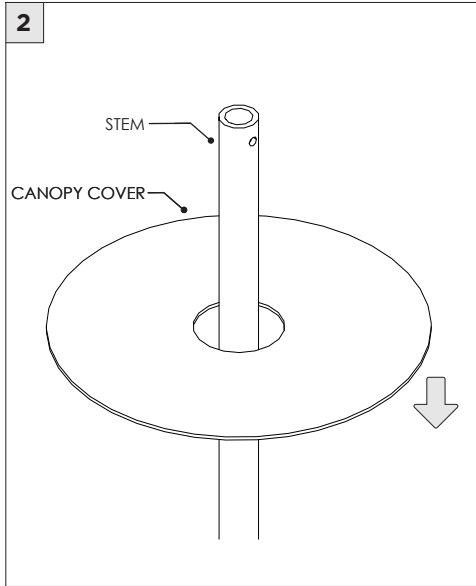

3.3" DOWNLIGHT PENDANT

STEM PENDANT MOUNT

i THE IMAGES SHOWN ARE FOR ILLUSTRATION ONLY AND MAY NOT BE AN EXACT REPRESENTATION OF THE PRODUCT

COMPONENTS

STANDARD CANOPY

CONDUIT FEED CANOPY

POWER CANOPY

4" OCTAGONAL J-BOX REQUIRED FOR INSTALLATION

JUNCTION BOX (BY OTHERS)

SUITABLE FOR SLOPED CEILING

INSTRUCTION KEY

INFORMATION

- ADDITIONAL
- ATTENTION
- POWER ON
- POWER OFF

INSTALLATION SHOULD ONLY BE PERFORMED BY A CERTIFIED ELECTRICIAN
 REFER TO LOCAL/NATIONAL CODES FOR PROPER INSTALLATION
 FAILURE TO FOLLOW INSTALLATION INSTRUCTION MAY VOID THE WARRANTY
 DO NOT TOUCH LEDS. LEDS MUST BE PROTECTED FROM MECHANICAL STRESS OR DEBRIS
 TURN OFF POWER DURING INSTALLATION OR SERVICING

6B

CANOPY IS SUITABLE FOR
MAXIMUM 3 CONDUIT FEEDS

1 CONDUIT FEED CANOPY

2

3

ENSURE CANOPY CLIPS ALIGN WITH BRACKET

4

CONNECT CONDUIT CANOPY AND FEED JUNCTION BOX WIRES THROUGH HOLE

5

! CANOPY IS SUITABLE FOR MAXIMUM 3 CONDUIT FEEDS

6 POWER CANOPY

WIRING LEGEND

BLACK	HOT/LINE
WHITE	NEUTRAL
GREEN	GROUND
ORANGE	(DIM-)
PINK	(DIM-)
BLUE	(DIM-)
PURPLE	(DIM+)
RED	(DIM+)

! MAKE WIRING CONNECTIONS