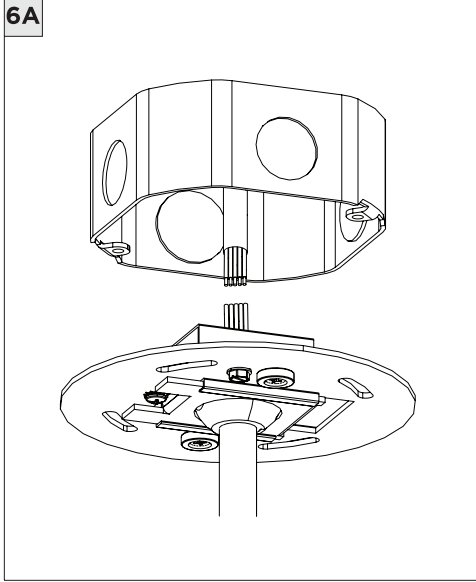

3.3" DOWNLIGHT PENDANT

STEM PENDANT MOUNT

i THE IMAGES SHOWN ARE FOR ILLUSTRATION ONLY AND MAY NOT BE AN EXACT REPRESENTATION OF THE PRODUCT

COMPONENTS

STANDARD CANOPY

CONDUIT FEED CANOPY

POWER CANOPY

4" OCTAGONAL J-BOX REQUIRED FOR INSTALLATION

JUNCTION BOX (BY OTHERS)

SUITABLE FOR SLOPED CEILING

INSTRUCTION KEY

INFORMATION

- ADDITIONAL
- ATTENTION
- POWER ON
- POWER OFF

INSTALLATION SHOULD ONLY BE PERFORMED BY A CERTIFIED ELECTRICIAN
 REFER TO LOCAL/NATIONAL CODES FOR PROPER INSTALLATION
 FAILURE TO FOLLOW INSTALLATION INSTRUCTION MAY VOID THE WARRANTY
 DO NOT TOUCH LEDS. LEDS MUST BE PROTECTED FROM MECHANICAL STRESS OR DEBRIS
 TURN OFF POWER DURING INSTALLATION OR SERVICING

6B

CANOPY IS SUITABLE FOR
MAXIMUM 3 CONDUIT FEEDS

1 CONDUIT FEED CANOPY

2

3

ENSURE CANOPY CLIPS ALIGN WITH BRACKET

4

CONNECT CONDUIT CANOPY AND FEED JUNCTION BOX WIRES THROUGH HOLE

5

! CANOPY IS SUITABLE FOR MAXIMUM 3 CONDUIT FEEDS

6 POWER CANOPY

WIRING LEGEND

BLACK	HOT/LINE
WHITE	NEUTRAL
GREEN	GROUND
ORANGE	(DIM-)
PINK	(DIM-)
BLUE	(DIM-)
PURPLE	(DIM+)
RED	(DIM+)

! MAKE WIRING CONNECTIONS