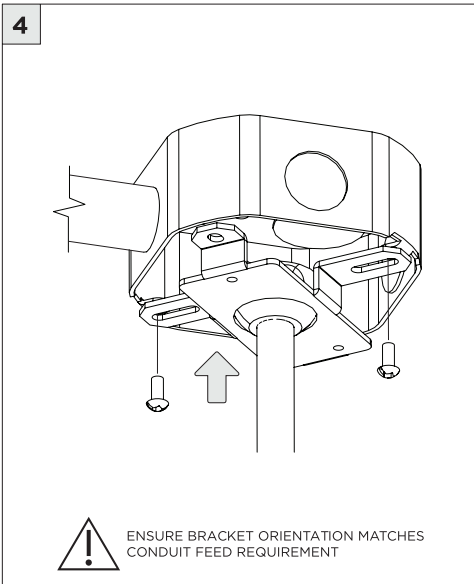

3.3" DOWNLIGHT PENDANT

STEM PENDANT MOUNT

i THE IMAGES SHOWN ARE FOR ILLUSTRATION ONLY AND MAY NOT BE AN EXACT REPRESENTATION OF THE PRODUCT

COMPONENTS

STANDARD CANOPY

CONDUIT FEED CANOPY

POWER CANOPY

4" OCTAGONAL J-BOX REQUIRED FOR INSTALLATION

JUNCTION BOX (BY OTHERS)

SUITABLE FOR SLOPED CEILING

INSTRUCTION KEY

INFORMATION

- ADDITIONAL
- ATTENTION
- POWER ON
- POWER OFF

INSTALLATION SHOULD ONLY BE PERFORMED BY A CERTIFIED ELECTRICIAN
 REFER TO LOCAL/NATIONAL CODES FOR PROPER INSTALLATION
 FAILURE TO FOLLOW INSTALLATION INSTRUCTION MAY VOID THE WARRANTY
 DO NOT TOUCH LEDS. LEDS MUST BE PROTECTED FROM MECHANICAL STRESS OR DEBRIS
 TURN OFF POWER DURING INSTALLATION OR SERVICING

6B

CANOPY IS SUITABLE FOR
MAXIMUM 3 CONDUIT FEEDS

1 CONDUIT FEED CANOPY

2

3

ENSURE CANOPY CLIPS ALIGN WITH BRACKET

4

CONNECT CONDUIT CANOPY AND FEED JUNCTION BOX WIRES THROUGH HOLE