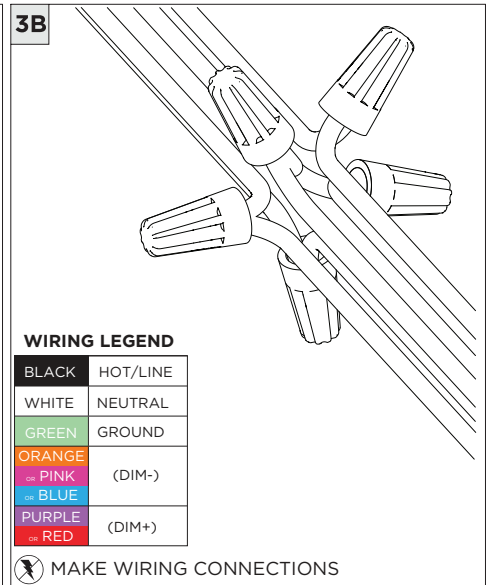

3.3" DOWNLIGHT PENDANT

STEM PENDANT MOUNT

i THE IMAGES SHOWN ARE FOR ILLUSTRATION ONLY AND MAY NOT BE AN EXACT REPRESENTATION OF THE PRODUCT

COMPONENTS

STANDARD CANOPY

CONDUIT FEED CANOPY

POWER CANOPY

4" OCTAGONAL J-BOX REQUIRED FOR INSTALLATION

JUNCTION BOX (BY OTHERS)

SUITABLE FOR SLOPED CEILING

INSTRUCTION KEY

INFORMATION

- ADDITIONAL
- ATTENTION
- POWER ON
- POWER OFF

INSTALLATION SHOULD ONLY BE PERFORMED BY A CERTIFIED ELECTRICIAN
 REFER TO LOCAL/NATIONAL CODES FOR PROPER INSTALLATION
 FAILURE TO FOLLOW INSTALLATION INSTRUCTION MAY VOID THE WARRANTY
 DO NOT TOUCH LEDS. LEDS MUST BE PROTECTED FROM MECHANICAL STRESS OR DEBRIS
 TURN OFF POWER DURING INSTALLATION OR SERVICING

6B

CANOPY IS SUITABLE FOR
MAXIMUM 3 CONDUIT FEEDS

1 CONDUIT FEED CANOPY

2

3

ENSURE CANOPY CLIPS ALIGN WITH BRACKET

4

CONNECT CONDUIT CANOPY AND FEED JUNCTION BOX WIRES THROUGH HOLE

5

! CANOPY IS SUITABLE FOR MAXIMUM 3 CONDUIT FEEDS

6 POWER CANOPY

WIRING LEGEND

BLACK	HOT/LINE
WHITE	NEUTRAL
GREEN	GROUND
ORANGE	(DIM-)
PINK	(DIM-)
BLUE	(DIM-)
PURPLE	(DIM+)
RED	(DIM+)

! MAKE WIRING CONNECTIONS