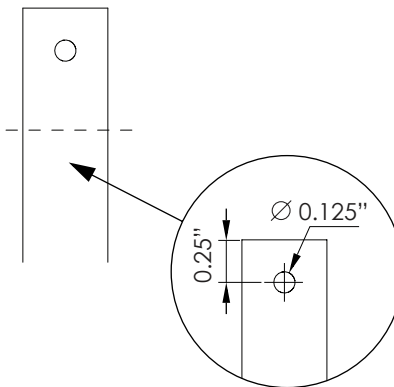

3.3" DOWNLIGHT PENDANT

STEM PENDANT MOUNT

i THE IMAGES SHOWN ARE FOR ILLUSTRATION ONLY AND MAY NOT BE AN EXACT REPRESENTATION OF THE PRODUCT

COMPONENTS

STANDARD CANOPY

CONDUIT FEED CANOPY

POWER CANOPY

4" OCTAGONAL J-BOX REQUIRED FOR INSTALLATION

5

! CANOPY IS SUITABLE FOR MAXIMUM 3 CONDUIT FEEDS

6 POWER CANOPY

WIRING LEGEND

BLACK	HOT/LINE
WHITE	NEUTRAL
GREEN	GROUND
ORANGE	(DIM-)
PINK	(DIM-)
BLUE	(DIM-)
PURPLE	(DIM+)
RED	(DIM+)

! MAKE WIRING CONNECTIONS

7

8

! CUT STEM LENGTH IF APPLICABLE

9

10

11

 MAKE WIRING CONNECTIONS

12