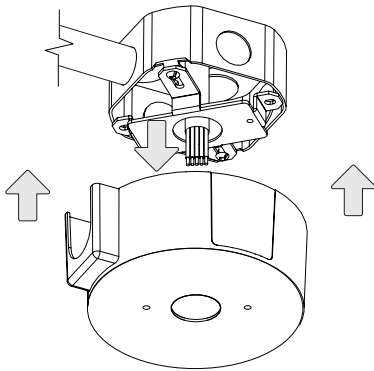

3.3" DOWNLIGHT PENDANT

STEM PENDANT MOUNT

i THE IMAGES SHOWN ARE FOR ILLUSTRATION ONLY AND MAY NOT BE AN EXACT REPRESENTATION OF THE PRODUCT

COMPONENTS

STANDARD CANOPY

CONDUIT FEED CANOPY

POWER CANOPY

4" OCTAGONAL J-BOX REQUIRED FOR INSTALLATION

6B

CANOPY IS SUITABLE FOR
MAXIMUM 3 CONDUIT FEEDS

1 CONDUIT FEED CANOPY

2

3

ENSURE CANOPY CLIPS ALIGN WITH BRACKET

4

CONNECT CONDUIT CANOPY AND FEED JUNCTION BOX WIRES THROUGH HOLE

5

! CANOPY IS SUITABLE FOR MAXIMUM 3 CONDUIT FEEDS

6 POWER CANOPY

WIRING LEGEND

BLACK	HOT/LINE
WHITE	NEUTRAL
GREEN	GROUND
ORANGE	(DIM-)
PINK	(DIM-)
BLUE	(DIM-)
PURPLE	(DIM+)
RED	(DIM+)

! MAKE WIRING CONNECTIONS

7

8

! CUT STEM LENGTH IF APPLICABLE

9

10

11

 MAKE WIRING CONNECTIONS

12