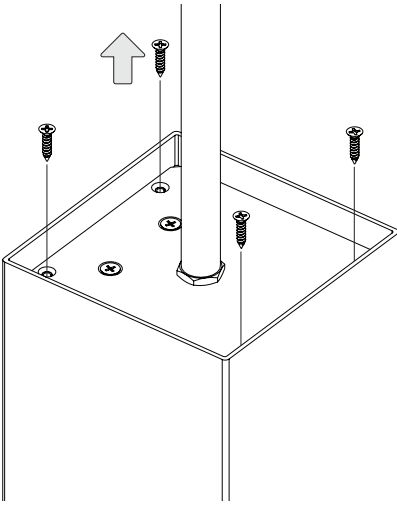

DRIVER SERVICING

1