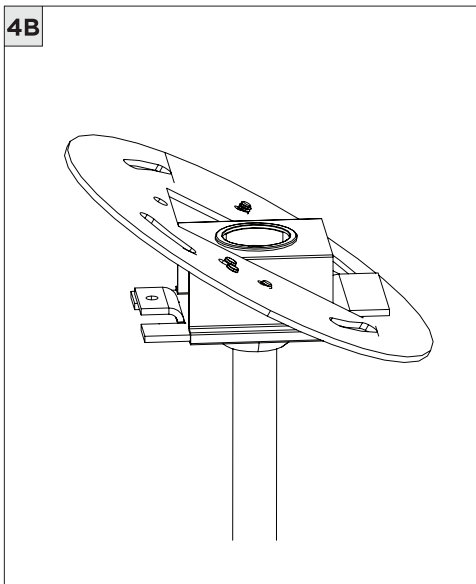

3.3" DOWNLIGHT PENDANT

STEM PENDANT MOUNT

i THE IMAGES SHOWN ARE FOR ILLUSTRATION ONLY AND MAY NOT BE AN EXACT REPRESENTATION OF THE PRODUCT

COMPONENTS

STANDARD CANOPY

CONDUIT FEED CANOPY

POWER CANOPY

4" OCTAGONAL J-BOX REQUIRED FOR INSTALLATION

JUNCTION BOX (BY OTHERS)

SUITABLE FOR SLOPED CEILING

INSTRUCTION KEY

INFORMATION

- ADDITIONAL
- ATTENTION
- POWER ON
- POWER OFF

INSTALLATION SHOULD ONLY BE PERFORMED BY A CERTIFIED ELECTRICIAN
 REFER TO LOCAL/NATIONAL CODES FOR PROPER INSTALLATION
 FAILURE TO FOLLOW INSTALLATION INSTRUCTION MAY VOID THE WARRANTY
 DO NOT TOUCH LEDS. LEDS MUST BE PROTECTED FROM MECHANICAL STRESS OR DEBRIS
 TURN OFF POWER DURING INSTALLATION OR SERVICING

6B

CANOPY IS SUITABLE FOR
MAXIMUM 3 CONDUIT FEEDS

1 CONDUIT FEED CANOPY

2

3

ENSURE CANOPY CLIPS ALIGN WITH BRACKET

4

CONNECT CONDUIT CANOPY AND FEED JUNCTION BOX WIRES THROUGH HOLE

5

! CANOPY IS SUITABLE FOR MAXIMUM 3 CONDUIT FEEDS

6 POWER CANOPY

WIRING LEGEND

BLACK	HOT/LINE
WHITE	NEUTRAL
GREEN	GROUND
ORANGE	(DIM-)
PINK	(DIM-)
BLUE	(DIM-)
PURPLE	(DIM+)
RED	(DIM+)

! MAKE WIRING CONNECTIONS