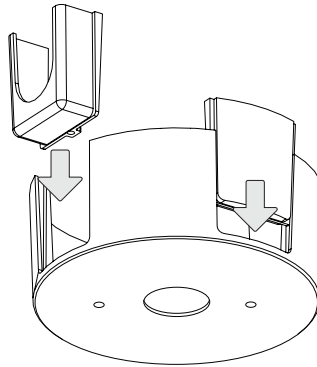

3.3" DOWNLIGHT PENDANT

STEM PENDANT MOUNT

i THE IMAGES SHOWN ARE FOR ILLUSTRATION ONLY AND MAY NOT BE AN EXACT REPRESENTATION OF THE PRODUCT

COMPONENTS

STANDARD CANOPY

CONDUIT FEED CANOPY

POWER CANOPY

4" OCTAGONAL J-BOX REQUIRED FOR INSTALLATION

6B

CANOPY IS SUITABLE FOR
MAXIMUM 3 CONDUIT FEEDS

1 CONDUIT FEED CANOPY

2

3

ENSURE CANOPY CLIPS ALIGN WITH BRACKET

4

CONNECT CONDUIT CANOPY AND FEED JUNCTION BOX WIRES THROUGH HOLE

5

! CANOPY IS SUITABLE FOR MAXIMUM 3 CONDUIT FEEDS

6 POWER CANOPY

WIRING LEGEND

BLACK	HOT/LINE
WHITE	NEUTRAL
GREEN	GROUND
ORANGE	(DIM-)
PINK	(DIM-)
BLUE	(DIM-)
PURPLE	(DIM+)
RED	(DIM+)

! MAKE WIRING CONNECTIONS

7

8

! CUT STEM LENGTH IF APPLICABLE

9

10

11

 MAKE WIRING CONNECTIONS

12