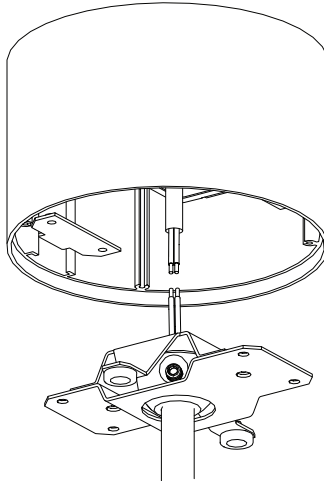

3.3" DOWNLIGHT PENDANT

STEM PENDANT MOUNT

i THE IMAGES SHOWN ARE FOR ILLUSTRATION ONLY AND MAY NOT BE AN EXACT REPRESENTATION OF THE PRODUCT

COMPONENTS

STANDARD CANOPY

CONDUIT FEED CANOPY

POWER CANOPY

4" OCTAGONAL J-BOX REQUIRED FOR INSTALLATION

7

8

! CUT STEM LENGTH IF APPLICABLE

9

10

11

 MAKE WIRING CONNECTIONS

12