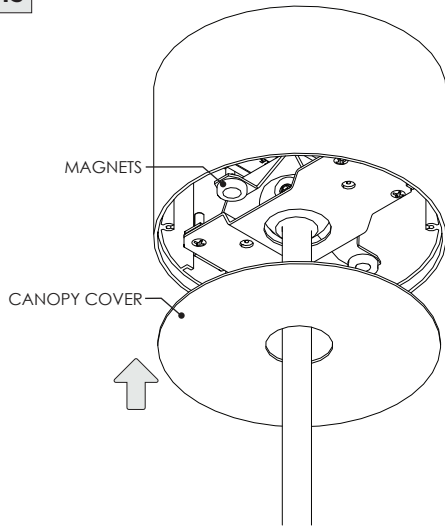

3.3" DOWNLIGHT PENDANT

STEM PENDANT MOUNT

i THE IMAGES SHOWN ARE FOR ILLUSTRATION ONLY AND MAY NOT BE AN EXACT REPRESENTATION OF THE PRODUCT

COMPONENTS

STANDARD CANOPY

CONDUIT FEED CANOPY

POWER CANOPY

4" OCTAGONAL J-BOX REQUIRED FOR INSTALLATION

5

! CANOPY IS SUITABLE FOR MAXIMUM 3 CONDUIT FEEDS

6 POWER CANOPY

WIRING LEGEND

BLACK	HOT/LINE
WHITE	NEUTRAL
GREEN	GROUND
ORANGE	(DIM-)
PINK	(DIM-)
BLUE	(DIM-)
PURPLE	(DIM+)
RED	(DIM+)

! MAKE WIRING CONNECTIONS

7

8

! CUT STEM LENGTH IF APPLICABLE

9

10

11

 MAKE WIRING CONNECTIONS

12

13

DRIVER SERVICING

1

2

LED SERVICING

1

2

3