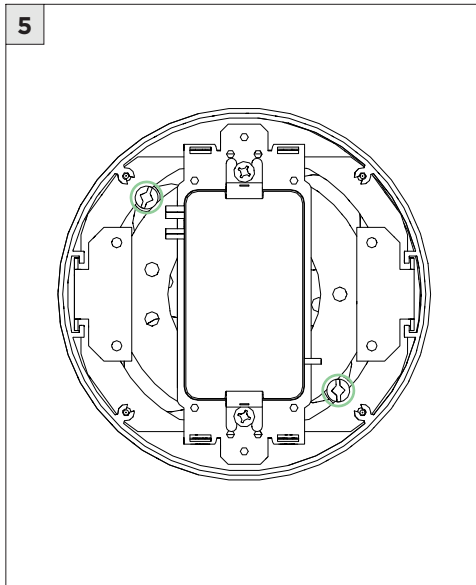

3.3" DOWNLIGHT PENDANT

STEM PENDANT MOUNT

i THE IMAGES SHOWN ARE FOR ILLUSTRATION ONLY AND MAY NOT BE AN EXACT REPRESENTATION OF THE PRODUCT

COMPONENTS

STANDARD CANOPY

CONDUIT FEED CANOPY

POWER CANOPY

4" OCTAGONAL J-BOX REQUIRED FOR INSTALLATION

JUNCTION BOX (BY OTHERS)

SUITABLE FOR SLOPED CEILING

INSTRUCTION KEY

INFORMATION

- ADDITIONAL
- ATTENTION
- POWER ON
- POWER OFF

INSTALLATION SHOULD ONLY BE PERFORMED BY A CERTIFIED ELECTRICIAN
 REFER TO LOCAL/NATIONAL CODES FOR PROPER INSTALLATION
 FAILURE TO FOLLOW INSTALLATION INSTRUCTION MAY VOID THE WARRANTY
 DO NOT TOUCH LEDS. LEDS MUST BE PROTECTED FROM MECHANICAL STRESS OR DEBRIS
 TURN OFF POWER DURING INSTALLATION OR SERVICING

6B

CANOPY IS SUITABLE FOR
MAXIMUM 3 CONDUIT FEEDS

1 CONDUIT FEED CANOPY

2

3

ENSURE CANOPY CLIPS ALIGN WITH BRACKET

4

CONNECT CONDUIT CANOPY AND FEED JUNCTION BOX WIRES THROUGH HOLE

5

! CANOPY IS SUITABLE FOR MAXIMUM 3 CONDUIT FEEDS

6 POWER CANOPY

WIRING LEGEND

BLACK	HOT/LINE
WHITE	NEUTRAL
GREEN	GROUND
ORANGE	(DIM-)
PINK	(DIM-)
BLUE	(DIM-)
PURPLE	(DIM+)
RED	(DIM+)

! MAKE WIRING CONNECTIONS