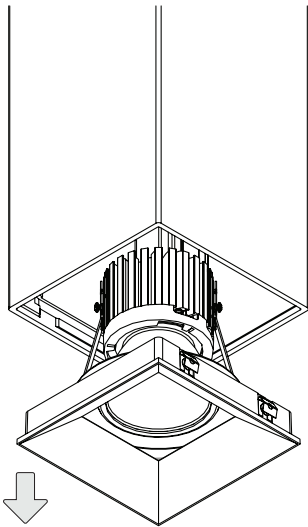

3.3" DOWNLIGHT PENDANT

STEM PENDANT MOUNT

i THE IMAGES SHOWN ARE FOR ILLUSTRATION ONLY AND MAY NOT BE AN EXACT REPRESENTATION OF THE PRODUCT

COMPONENTS

STANDARD CANOPY

CONDUIT FEED CANOPY

POWER CANOPY

4" OCTAGONAL J-BOX REQUIRED FOR INSTALLATION

6B

CANOPY IS SUITABLE FOR
MAXIMUM 3 CONDUIT FEEDS

1 CONDUIT FEED CANOPY

2

3

ENSURE CANOPY CLIPS ALIGN WITH BRACKET

4

CONNECT CONDUIT CANOPY AND FEED JUNCTION BOX WIRES THROUGH HOLE

7

8

! CUT STEM LENGTH IF APPLICABLE

9

10

11

 MAKE WIRING CONNECTIONS

12

13

DRIVER SERVICING

1

2

LED SERVICING

1

2

3