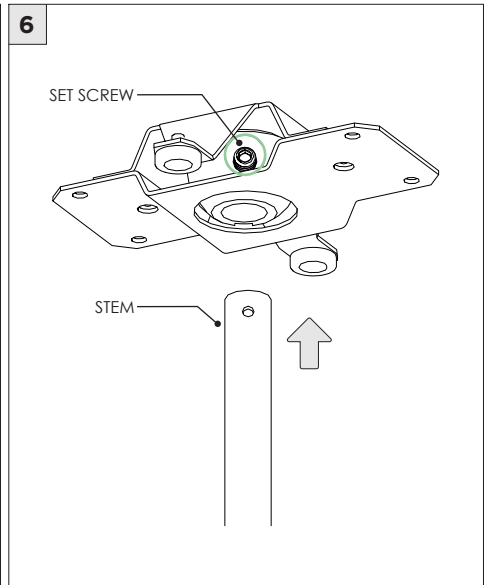

3.3" DOWNLIGHT PENDANT

STEM PENDANT MOUNT

i THE IMAGES SHOWN ARE FOR ILLUSTRATION ONLY AND MAY NOT BE AN EXACT REPRESENTATION OF THE PRODUCT

COMPONENTS

STANDARD CANOPY

CONDUIT FEED CANOPY

POWER CANOPY

4" OCTAGONAL J-BOX REQUIRED FOR INSTALLATION

JUNCTION BOX (BY OTHERS)

SUITABLE FOR SLOPED CEILING

INSTRUCTION KEY

INFORMATION

- ADDITIONAL
- ATTENTION
- POWER ON
- POWER OFF

INSTALLATION SHOULD ONLY BE PERFORMED BY A CERTIFIED ELECTRICIAN
 REFER TO LOCAL/NATIONAL CODES FOR PROPER INSTALLATION
 FAILURE TO FOLLOW INSTALLATION INSTRUCTION MAY VOID THE WARRANTY
 DO NOT TOUCH LEDS. LEDS MUST BE PROTECTED FROM MECHANICAL STRESS OR DEBRIS
 TURN OFF POWER DURING INSTALLATION OR SERVICING

6B

CANOPY IS SUITABLE FOR
MAXIMUM 3 CONDUIT FEEDS

1 CONDUIT FEED CANOPY

2

3

ENSURE CANOPY CLIPS ALIGN WITH BRACKET

4

CONNECT CONDUIT CANOPY AND FEED JUNCTION BOX WIRES THROUGH HOLE

5

! CANOPY IS SUITABLE FOR MAXIMUM 3 CONDUIT FEEDS

6 POWER CANOPY

WIRING LEGEND

BLACK	HOT/LINE
WHITE	NEUTRAL
GREEN	GROUND
ORANGE	(DIM-)
PINK	(DIM-)
BLUE	(DIM-)
PURPLE	(DIM+)
RED	(DIM+)

! MAKE WIRING CONNECTIONS