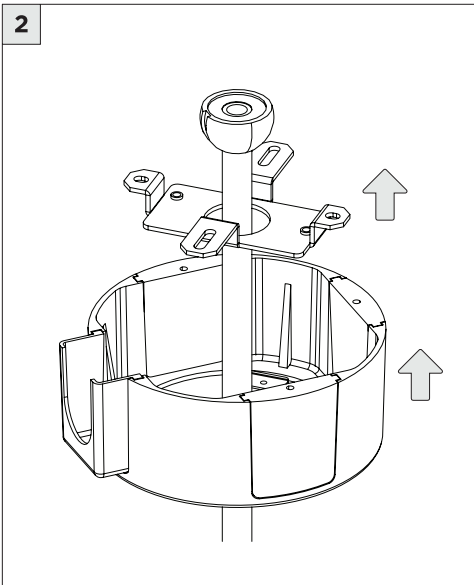

3.3" DOWNLIGHT PENDANT

STEM PENDANT MOUNT

i THE IMAGES SHOWN ARE FOR ILLUSTRATION ONLY AND MAY NOT BE AN EXACT REPRESENTATION OF THE PRODUCT

COMPONENTS

STANDARD CANOPY

CONDUIT FEED CANOPY

POWER CANOPY

4" OCTAGONAL J-BOX REQUIRED FOR INSTALLATION

JUNCTION BOX (BY OTHERS)

SUITABLE FOR SLOPED CEILING

INSTRUCTION KEY

INFORMATION

- ADDITIONAL
- ATTENTION
- POWER ON
- POWER OFF

INSTALLATION SHOULD ONLY BE PERFORMED BY A CERTIFIED ELECTRICIAN
 REFER TO LOCAL/NATIONAL CODES FOR PROPER INSTALLATION
 FAILURE TO FOLLOW INSTALLATION INSTRUCTION MAY VOID THE WARRANTY
 DO NOT TOUCH LEDS. LEDS MUST BE PROTECTED FROM MECHANICAL STRESS OR DEBRIS
 TURN OFF POWER DURING INSTALLATION OR SERVICING

6B

CANOPY IS SUITABLE FOR
MAXIMUM 3 CONDUIT FEEDS

1 CONDUIT FEED CANOPY

2

3

ENSURE CANOPY CLIPS ALIGN WITH BRACKET

4

CONNECT CONDUIT CANOPY AND FEED JUNCTION BOX WIRES THROUGH HOLE

5

! CANOPY IS SUITABLE FOR MAXIMUM 3 CONDUIT FEEDS

6 POWER CANOPY

WIRING LEGEND

BLACK	HOT/LINE
WHITE	NEUTRAL
GREEN	GROUND
ORANGE	(DIM-)
PINK	(DIM-)
BLUE	(DIM-)
PURPLE	(DIM+)
RED	(DIM+)

! MAKE WIRING CONNECTIONS