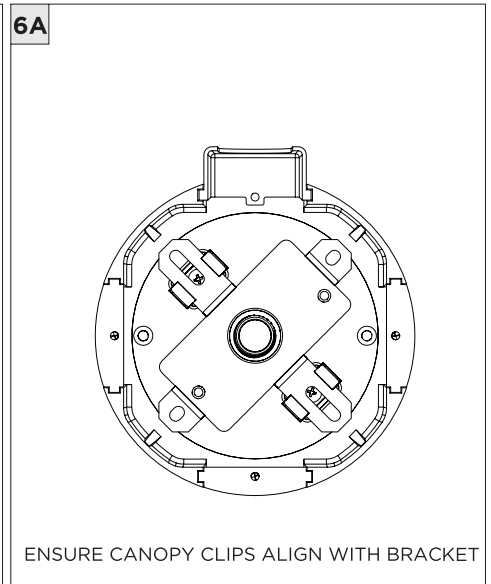

3.3" DOWNLIGHT PENDANT

STEM PENDANT MOUNT

i THE IMAGES SHOWN ARE FOR ILLUSTRATION ONLY AND MAY NOT BE AN EXACT REPRESENTATION OF THE PRODUCT

COMPONENTS

STANDARD CANOPY

CONDUIT FEED CANOPY

POWER CANOPY

4" OCTAGONAL J-BOX REQUIRED FOR INSTALLATION

JUNCTION BOX (BY OTHERS)

SUITABLE FOR SLOPED CEILING

INSTRUCTION KEY

INFORMATION

- ADDITIONAL
- ATTENTION
- POWER ON
- POWER OFF

INSTALLATION SHOULD ONLY BE PERFORMED BY A CERTIFIED ELECTRICIAN
 REFER TO LOCAL/NATIONAL CODES FOR PROPER INSTALLATION
 FAILURE TO FOLLOW INSTALLATION INSTRUCTION MAY VOID THE WARRANTY
 DO NOT TOUCH LEDS. LEDS MUST BE PROTECTED FROM MECHANICAL STRESS OR DEBRIS
 TURN OFF POWER DURING INSTALLATION OR SERVICING

6B

CANOPY IS SUITABLE FOR
MAXIMUM 3 CONDUIT FEEDS

1 CONDUIT FEED CANOPY

2

3

ENSURE CANOPY CLIPS ALIGN WITH BRACKET

4

CONNECT CONDUIT CANOPY AND FEED JUNCTION BOX WIRES THROUGH HOLE