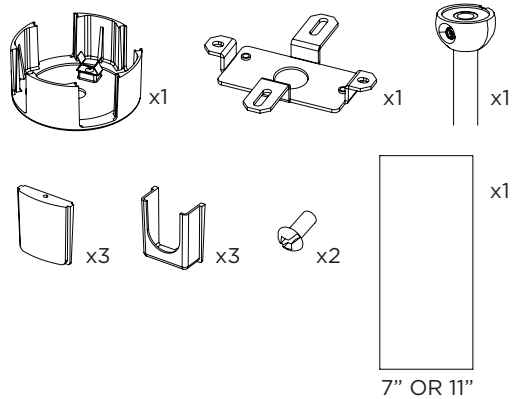

3.3" DOWNLIGHT PENDANT

STEM PENDANT MOUNT

i THE IMAGES SHOWN ARE FOR ILLUSTRATION ONLY AND MAY NOT BE AN EXACT REPRESENTATION OF THE PRODUCT

COMPONENTS

STANDARD CANOPY

CONDUIT FEED CANOPY

POWER CANOPY

4" OCTAGONAL J-BOX REQUIRED FOR INSTALLATION

JUNCTION BOX (BY OTHERS)

SUITABLE FOR SLOPED CEILING

INSTRUCTION KEY

INFORMATION

- ADDITIONAL
- ATTENTION
- POWER ON
- POWER OFF

INSTALLATION SHOULD ONLY BE PERFORMED BY A CERTIFIED ELECTRICIAN
 REFER TO LOCAL/NATIONAL CODES FOR PROPER INSTALLATION
 FAILURE TO FOLLOW INSTALLATION INSTRUCTION MAY VOID THE WARRANTY
 DO NOT TOUCH LEDS. LEDS MUST BE PROTECTED FROM MECHANICAL STRESS OR DEBRIS
 TURN OFF POWER DURING INSTALLATION OR SERVICING

6B

CANOPY IS SUITABLE FOR
MAXIMUM 3 CONDUIT FEEDS

1 CONDUIT FEED CANOPY

2

3

ENSURE CANOPY CLIPS ALIGN WITH BRACKET

4

CONNECT CONDUIT CANOPY AND FEED JUNCTION BOX WIRES THROUGH HOLE