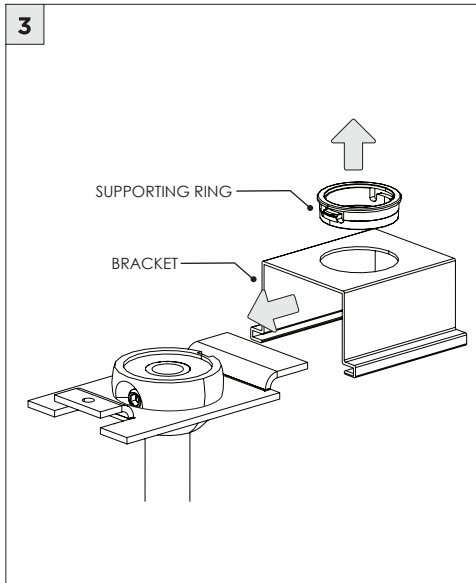

3.3" DOWNLIGHT PENDANT

STEM PENDANT MOUNT

i THE IMAGES SHOWN ARE FOR ILLUSTRATION ONLY AND MAY NOT BE AN EXACT REPRESENTATION OF THE PRODUCT

COMPONENTS

STANDARD CANOPY

CONDUIT FEED CANOPY

POWER CANOPY

4" OCTAGONAL J-BOX REQUIRED FOR INSTALLATION

JUNCTION BOX (BY OTHERS)

SUITABLE FOR SLOPED CEILING

INSTRUCTION KEY

INFORMATION

- ADDITIONAL
- ATTENTION
- POWER ON
- POWER OFF

INSTALLATION SHOULD ONLY BE PERFORMED BY A CERTIFIED ELECTRICIAN
 REFER TO LOCAL/NATIONAL CODES FOR PROPER INSTALLATION
 FAILURE TO FOLLOW INSTALLATION INSTRUCTION MAY VOID THE WARRANTY
 DO NOT TOUCH LEDS. LEDS MUST BE PROTECTED FROM MECHANICAL STRESS OR DEBRIS
 TURN OFF POWER DURING INSTALLATION OR SERVICING

6B

CANOPY IS SUITABLE FOR
MAXIMUM 3 CONDUIT FEEDS

1 CONDUIT FEED CANOPY

2

3

ENSURE CANOPY CLIPS ALIGN WITH BRACKET

4

CONNECT CONDUIT CANOPY AND FEED JUNCTION BOX WIRES THROUGH HOLE