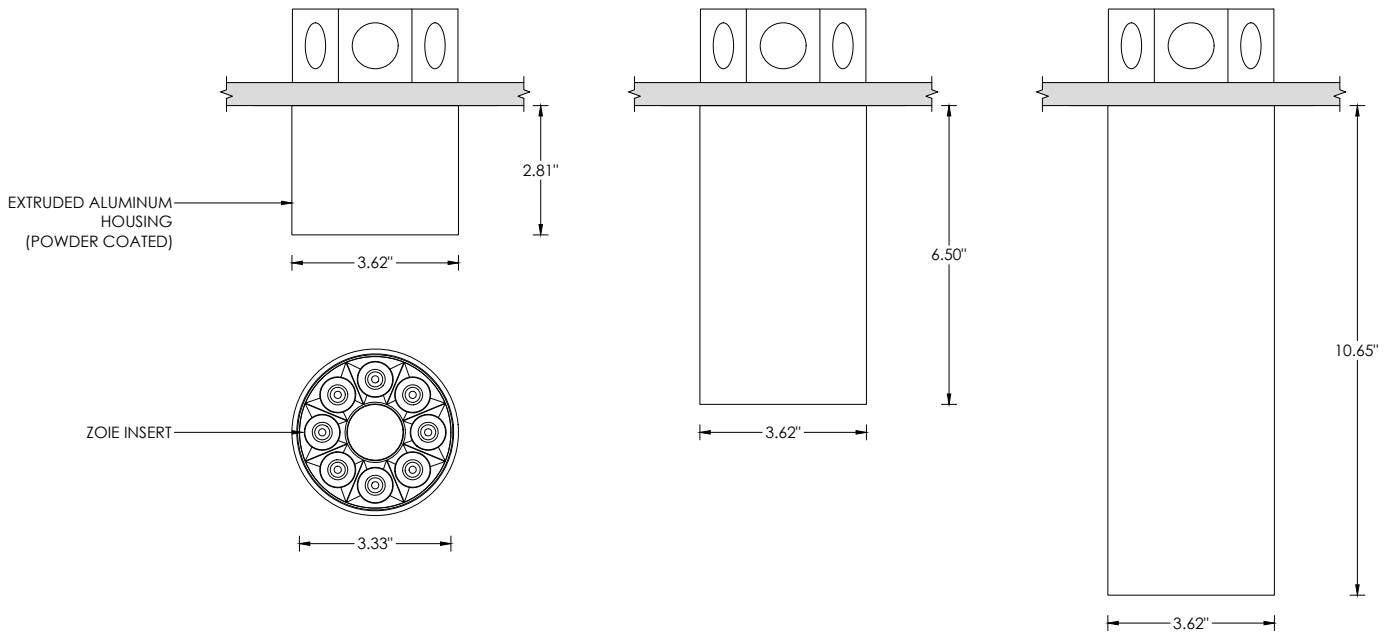

RECESSED 4" OCTAGONAL JUNCTION BOX BY OTHERS
STANDARD CANOPY MOUNT

RECESSED 4" OCTAGONAL JUNCTION BOX BY OTHERS
SEAMLESS CANOPY MOUNT (FXC OPTION) FOR NEW CONSTRUCTION ONLY

SURFACE 4" OCTAGONAL X 1.5" DEEP JUNCTION BOX BY OTHERS
CONDUIT FEED CANOPY MOUNT (CFX OPTION)