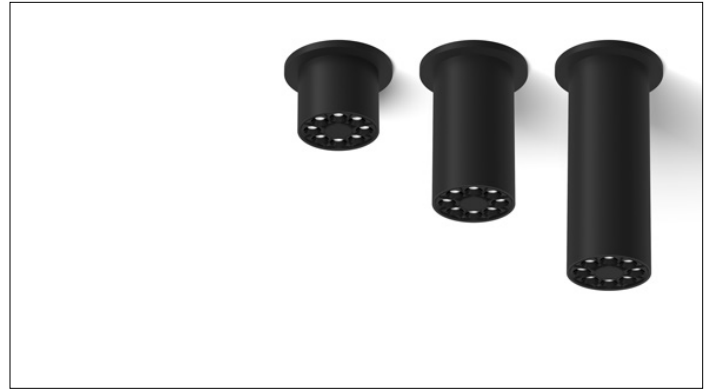

3G LIGHTING

3G-SDZ33R

3" ZOIE CYLINDER
3", 7" AND 11" HEIGHT

3" diameter Surface Mounted Zoie Cylinder
Companion to 3G-DZ33R Round Zoie Downlight
Regressed LED source provides maximum visual comfort, UGR <10
High gloss black or white louvers with proprietary optics and no glare
Extruded aluminum housing with powder coated finish
Lumen range up to 2000lm (80+ and 90+ CRI options)
100-1% dimming range standard with integral driver options

PROJECT:		TYPE:	
CATALOG#:		DATE:	QTY:

CAT. NO	FIXTURE HEIGHT	LUMEN OUTPUT (DELIVERED LUMENS)	CRI	COLOR TEMP
3G-SDZ33R	3H - 3" HEIGHT * 7H - 7" HEIGHT * 11H - 11" HEIGHT	10 - 1000 LUMENS 15 - 1500 LUMENS 17 - 1750 LUMENS 20 - 2000 LUMENS	S80 - 80+ CRI H90 - 90+ CRI	27K - 2700K ¹ 30K - 3000K 35K - 3500K 40K - 4000K ¹
	<small>*3H & 7H up to 1750lm (80+CRI) *3H & 7H up to 1500lm (90+CRI)</small>	<small>Lumen outputs are delivered lumens based on 80+ CRI, 3000K source. See performance chart for all options</small>		