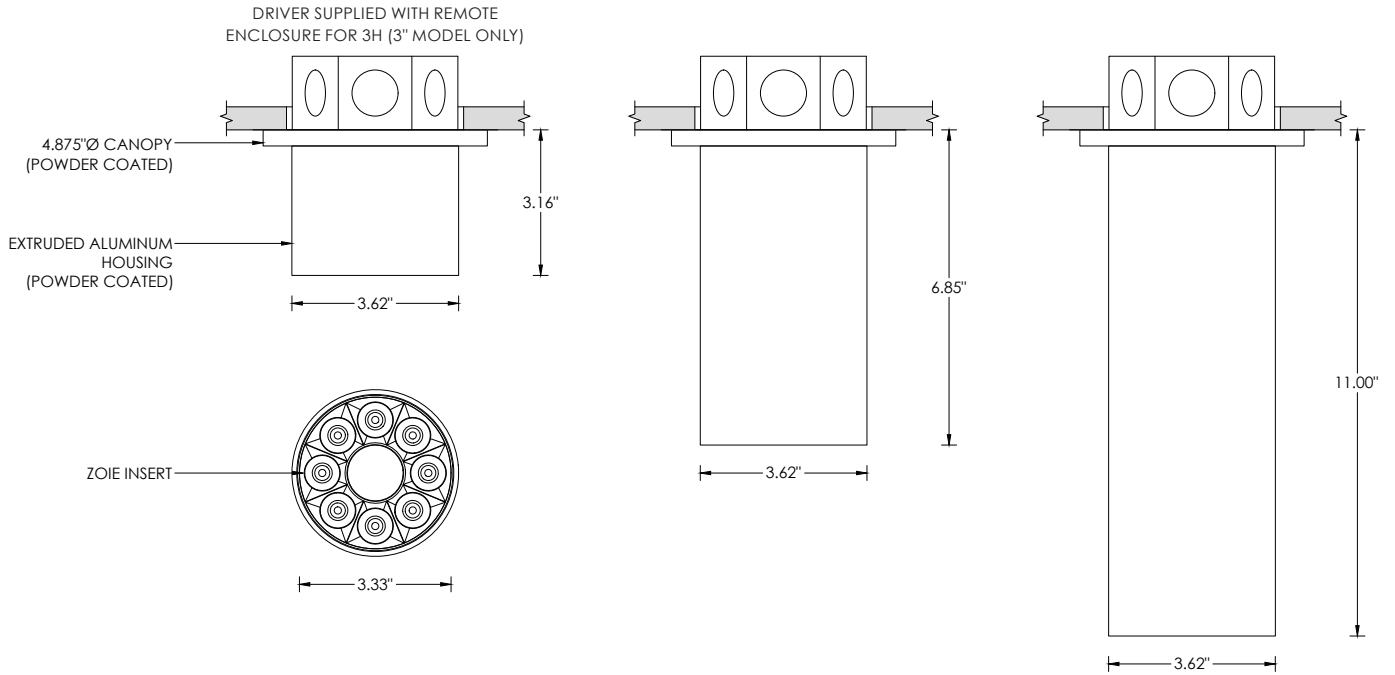

RECESSED 4" OCTAGONAL JUNCTION BOX BY OTHERS
STANDARD CANOPY MOUNT