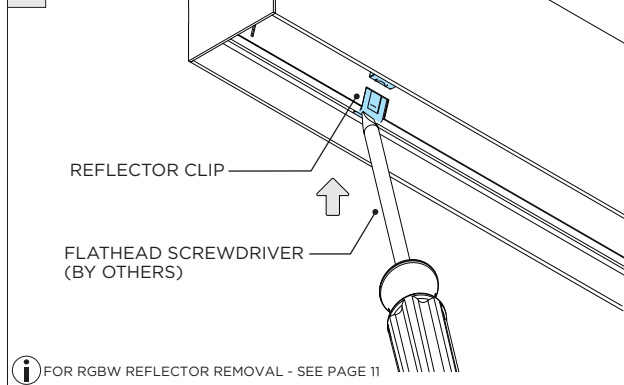

LINIA SERVICING

1 FLUSH LENS REMOVAL

2

2A DROP LENS REMOVAL

3

4

5

6

7

8