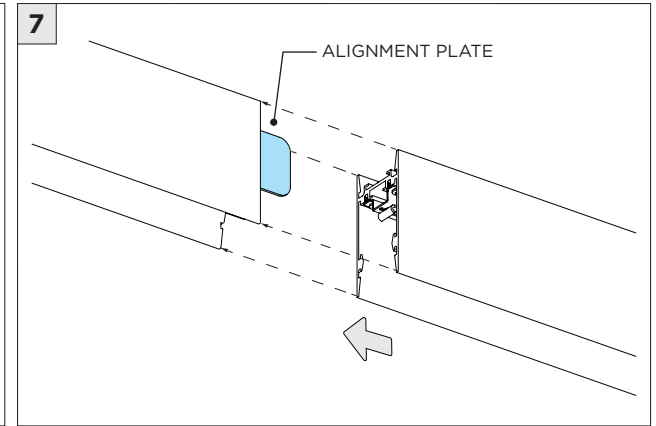

4

1/4-20 THREADED ROD (BY OTHERS)
WASHER (BY OTHERS)
NUT (BY OTHERS)

i FOR 3Gi-4RSL-DASY FIXTURES SEE PAGE 3 BEFORE MOUNTING

DRIVER SERVICING

1 FLUSH LENS REMOVAL

2

2A DROP LENS REMOVAL

3