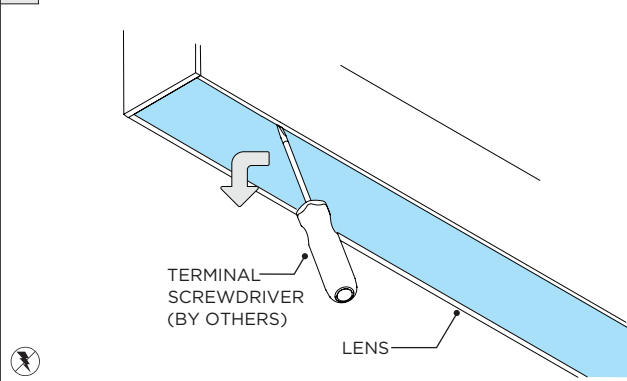

4

1/4-20 THREADED ROD (BY OTHERS)
WASHER (BY OTHERS)
NUT (BY OTHERS)

i FOR 3Gi-4RSL-DASY FIXTURES SEE PAGE 3 BEFORE MOUNTING

DRIVER SERVICING

1 FLUSH LENS REMOVAL

2

2A DROP LENS REMOVAL

3