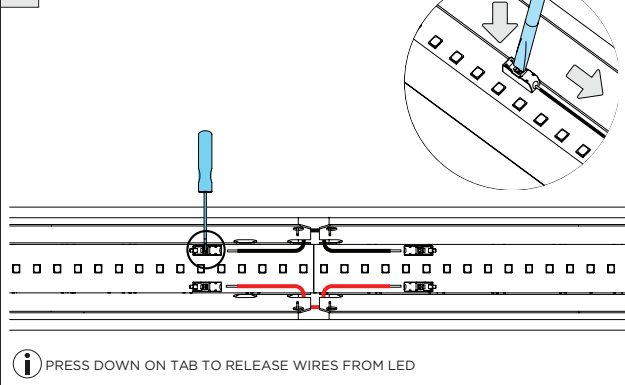

4

1/4-20 THREADED ROD (BY OTHERS)
WASHER (BY OTHERS)
NUT (BY OTHERS)

i FOR 3Gi-4RSL-DASY FIXTURES SEE PAGE 3 BEFORE MOUNTING

DRIVER SERVICING

1 FLUSH LENS REMOVAL

2

2A DROP LENS REMOVAL

3

4

5

6

7

8

LINIA SERVICING

1 FLUSH LENS REMOVAL

2

2A DROP LENS REMOVAL

3

4

5

6

7

8

LED SERVICING

9

 TUCK WIRES BACK INTO SLOTS AS SHOWN

10

 FOR ASYMMETRIC LENS SEE ASYMMETRIC LENS ORIENTATION (PAGE 3)

DOWNLIGHT SERVICING

ZOIE SERVICING