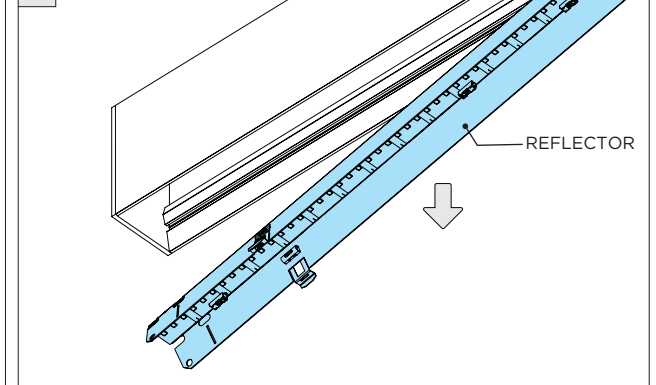

2A DROP LENS REMOVAL

3

4

5

6

7

8

LED SERVICING

9

 TUCK WIRES BACK INTO SLOTS AS SHOWN

10

 FOR ASYMMETRIC LENS SEE ASYMMETRIC LENS ORIENTATION (PAGE 3)

DOWNLIGHT SERVICING

ZOIE SERVICING