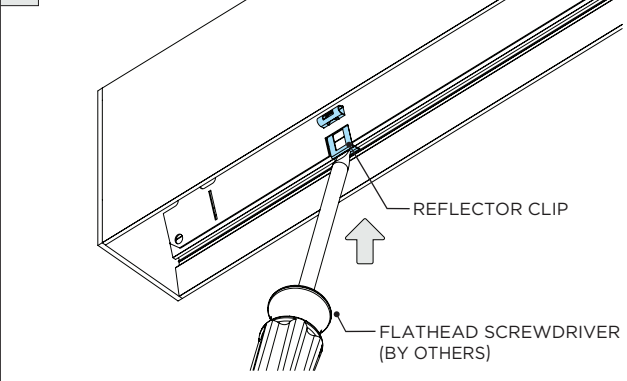

4

1/4-20 THREADED ROD (BY OTHERS)
WASHER (BY OTHERS)
NUT (BY OTHERS)

i FOR 3Gi-4RSL-DASY FIXTURES SEE PAGE 3 BEFORE MOUNTING

DRIVER SERVICING

1 FLUSH LENS REMOVAL

2

2A DROP LENS REMOVAL

3