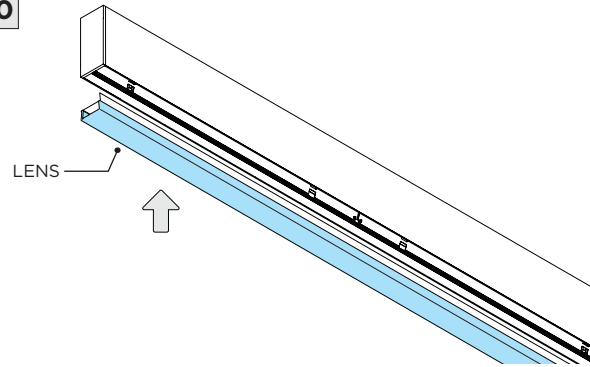

2A DROP LENS REMOVAL

3

4

5

6

7

8

LED SERVICING

9

 TUCK WIRES BACK INTO SLOTS AS SHOWN

10

 FOR ASYMMETRIC LENS SEE ASYMMETRIC LENS ORIENTATION (PAGE 3)

DOWNLIGHT SERVICING

ZOIE SERVICING