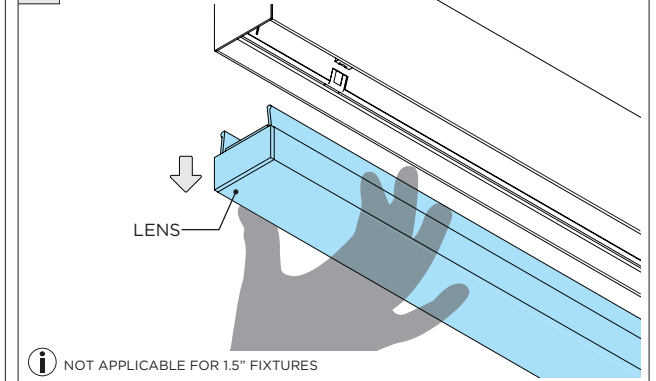

4

1/4-20 THREADED ROD (BY OTHERS)
WASHER (BY OTHERS)
NUT (BY OTHERS)

i FOR 3Gi-4RSL-DASY FIXTURES SEE PAGE 3 BEFORE MOUNTING

DRIVER SERVICING

1 FLUSH LENS REMOVAL

2

2A DROP LENS REMOVAL

3