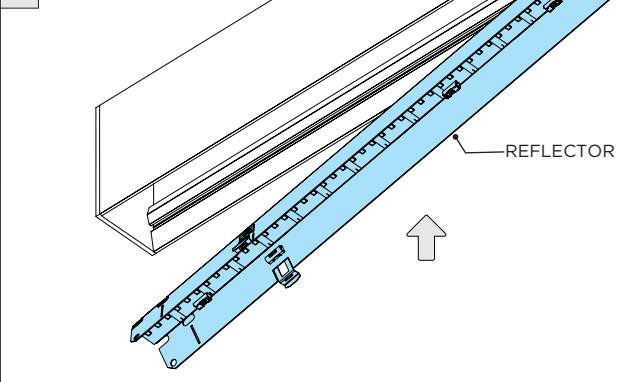

DRIVER SERVICING

1 FLUSH LENS REMOVAL

2

2A DROP LENS REMOVAL

3

4

5

6

7

8