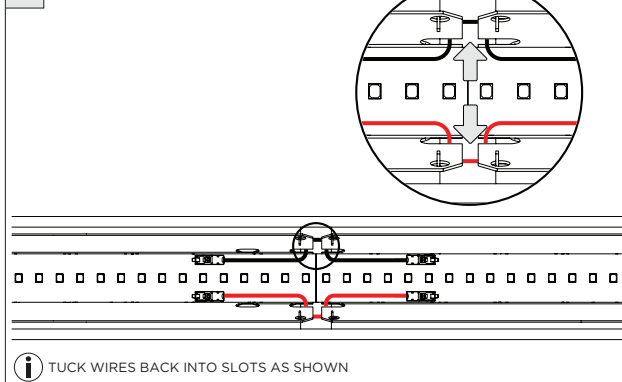

4

1/4-20 THREADED ROD (BY OTHERS)
WASHER (BY OTHERS)
NUT (BY OTHERS)

i FOR 3Gi-4RSL-DASY FIXTURES SEE PAGE 3 BEFORE MOUNTING

DRIVER SERVICING

1 FLUSH LENS REMOVAL

2

2A DROP LENS REMOVAL

3

4

5

6

7

8

LINIA SERVICING

1 FLUSH LENS REMOVAL

2

2A DROP LENS REMOVAL

3

4

5

6

7

8

LED SERVICING

9

 TUCK WIRES BACK INTO SLOTS AS SHOWN

10

 FOR ASYMMETRIC LENS SEE ASYMMETRIC LENS ORIENTATION (PAGE 3)

DOWNLIGHT SERVICING

ZOIE SERVICING