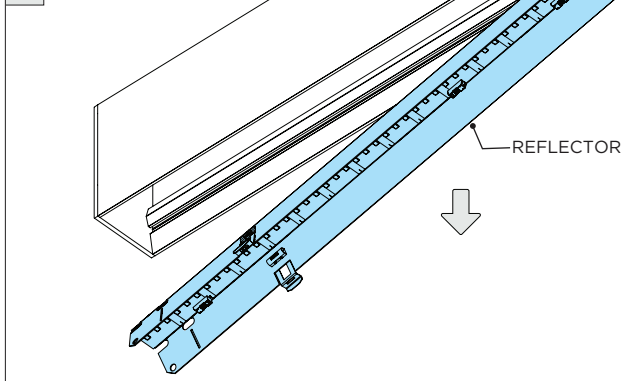

DRIVER SERVICING

1 FLUSH LENS REMOVAL

2

2A DROP LENS REMOVAL

3

4

5

6

7

8