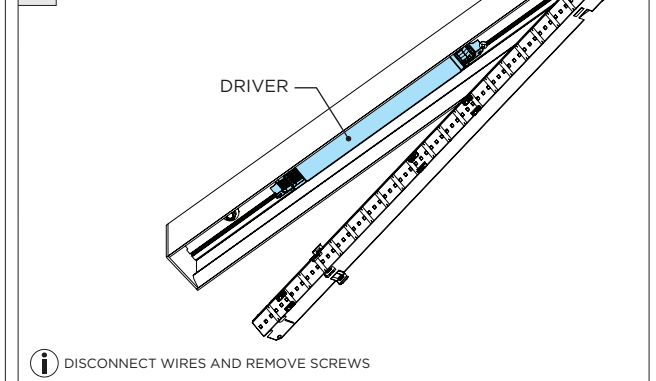

4

1/4-20 THREADED ROD (BY OTHERS)
WASHER (BY OTHERS)
NUT (BY OTHERS)

i FOR 3Gi-4RSL-DASY FIXTURES SEE PAGE 3 BEFORE MOUNTING

DRIVER SERVICING

1 FLUSH LENS REMOVAL

2

2A DROP LENS REMOVAL

3

4

5

6

7

8

LINIA SERVICING

1 FLUSH LENS REMOVAL

2