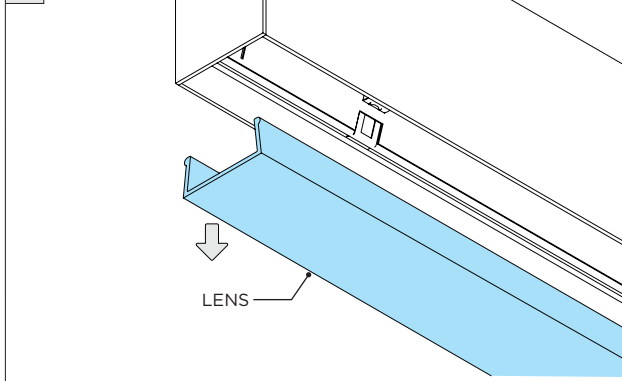

4

1/4-20 THREADED ROD (BY OTHERS)
WASHER (BY OTHERS)
NUT (BY OTHERS)

i FOR 3Gi-4RSL-DASY FIXTURES SEE PAGE 3 BEFORE MOUNTING

DRIVER SERVICING

1 FLUSH LENS REMOVAL

2

2A DROP LENS REMOVAL

3